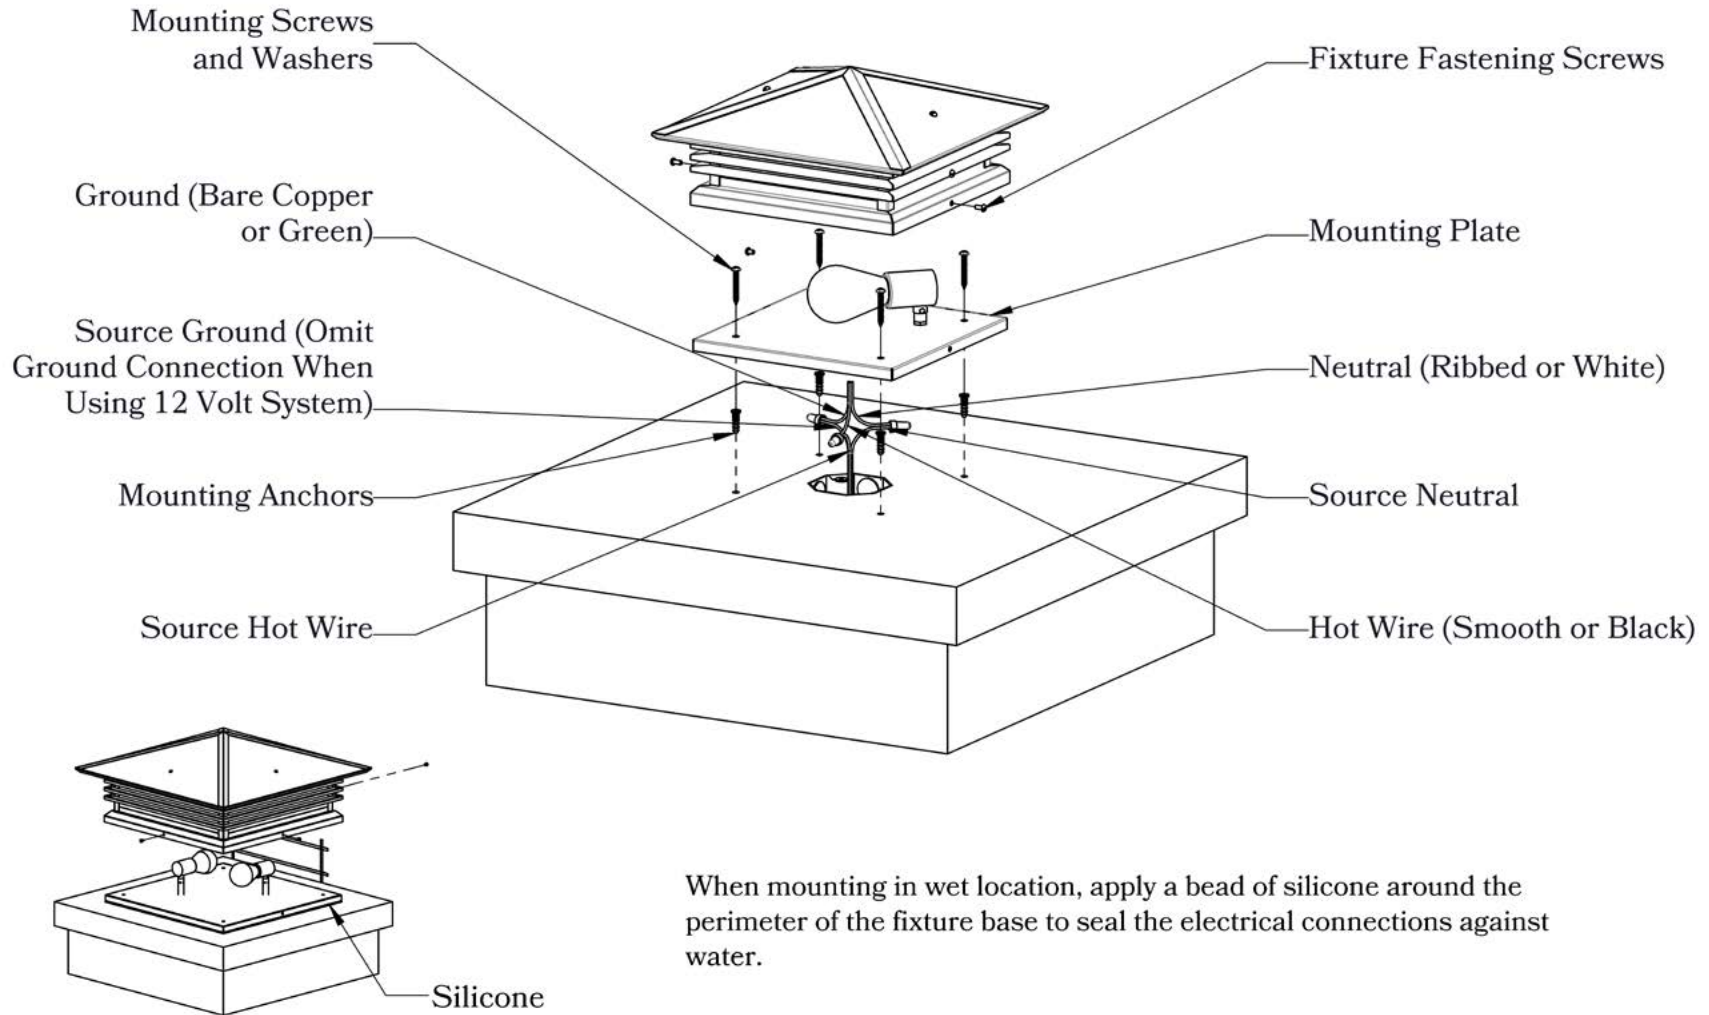

## DESIGNS AVAILABLE IN THIS SERIES

Cross

Scrollwork Cross

Scrollwork Heart

Glass Only

**MOUNTING INSTRUCTIONS • Column Light Version One****CAUTION—DISCONNECT POWER**

Always shut off power when installing or repairing this (or any other) electrical appliance. Failure to do so may result in severe injury or death. This product must be installed in accordance with applicable installation codes by a person familiar with the construction and operation of the product, and the hazards involved.