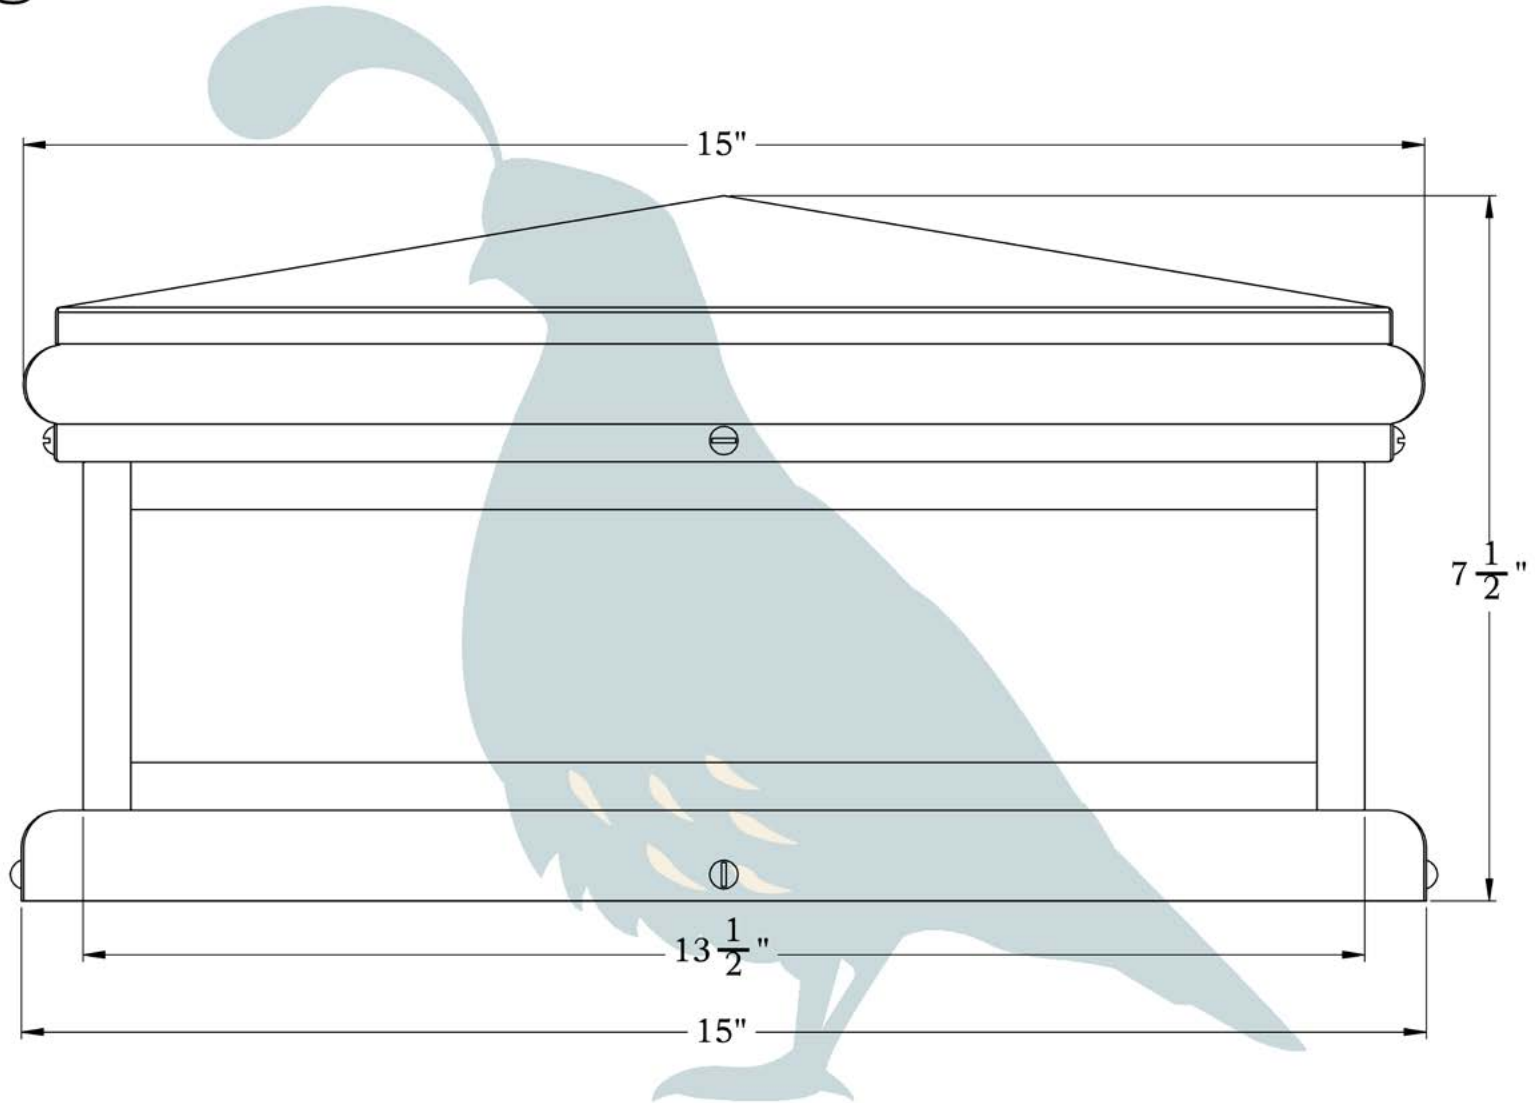

Large

975 N ENTERPRISE ST • ORANGE, CA 92867

PRODUCT No. | 2104-61
TITLE | Montecito
UL RATING | Wet

LAMP BASE | Medium Base (E26)
MAX WATTAGE | 2 - 60W
VOLTAGE | 12V or 120V

PROPRIETARY AND CONFIDENTIAL
The information contained in this drawing is the sole property of Old California. Any reproduction in part or as a whole without written permission from Old California is prohibited.