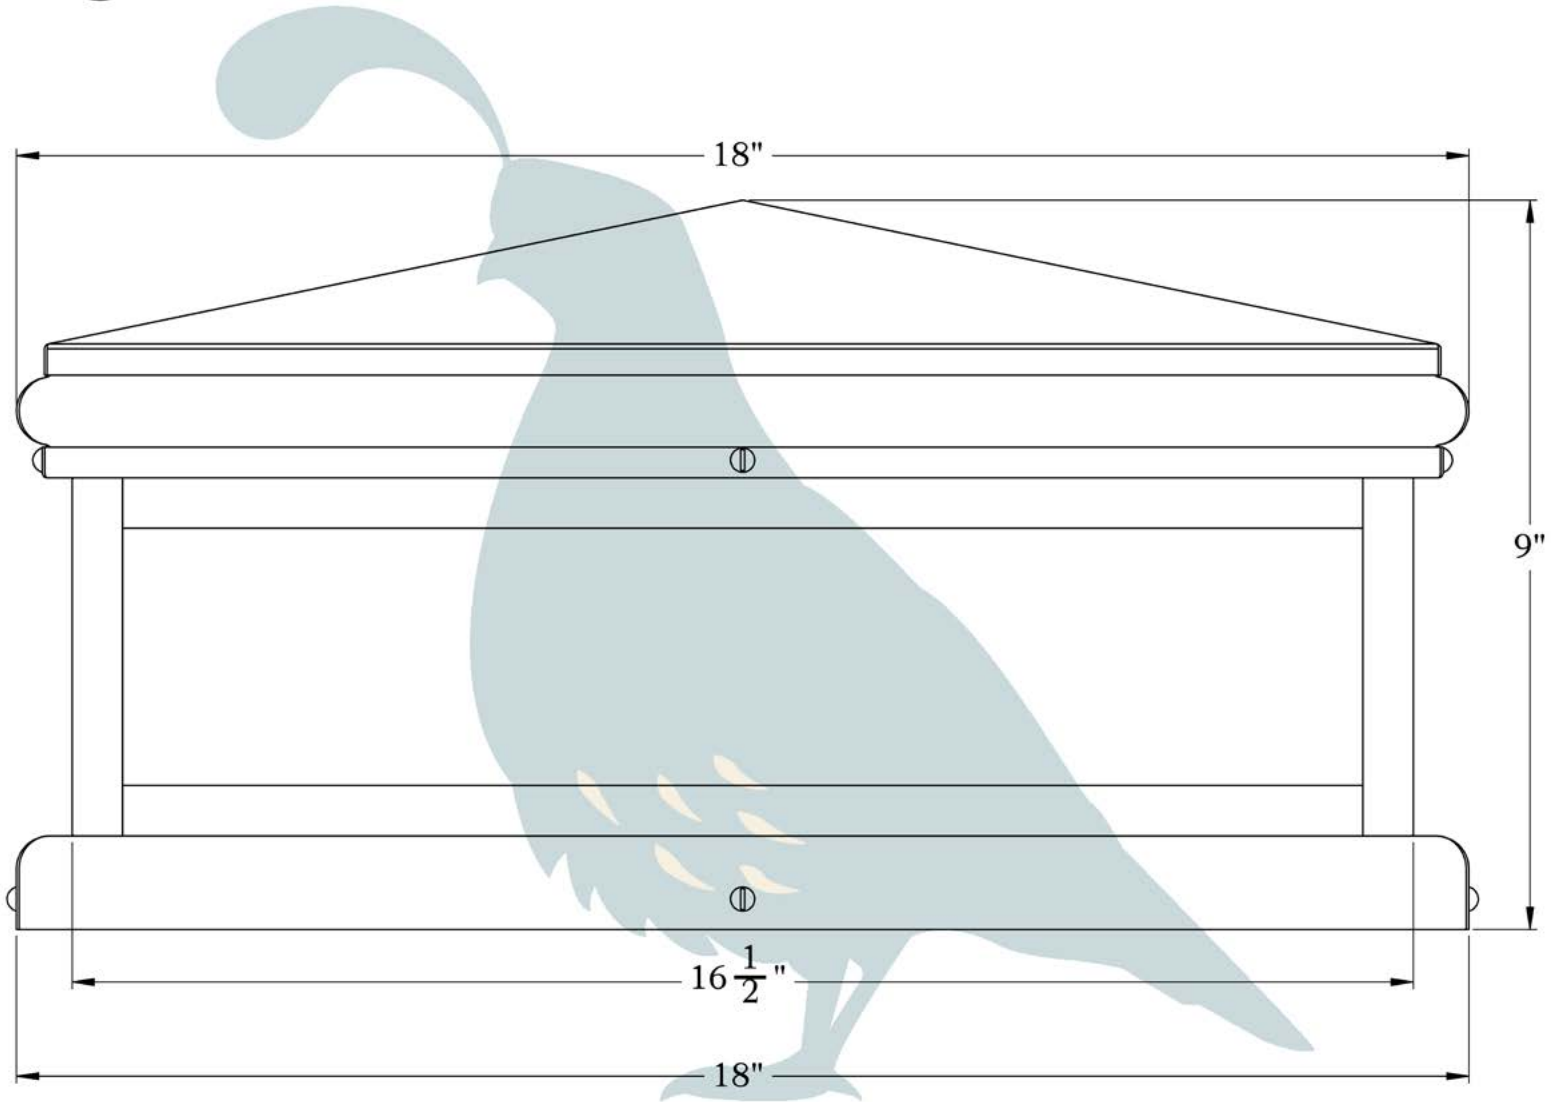

PRODUCT NO. 2105-61-W14

THE MONTECITO SERIES  
**Shallow Column Mount Lantern with Cross**  
EXTRA LARGE

**OLD CALIFORNIA**  
FINE LIGHTING & HOME GOODS

# X Large

PRODUCT No. | 2105-61  
TITLE | Montecito  
UL RATING | Wet

LAMP BASE | Medium Base (E26)  
MAX WATTAGE | 2 - 60W  
VOLTAGE | 12V or 120V

**PROPRIETARY AND CONFIDENTIAL**  
The information contained in this drawing is the sole property of Old California. Any reproduction in part or as a whole without written permission from Old California is prohibited.

## DIMENSIONS

Roof Width	18"
Body Width	16 1/2"
Height	9"
Mounting Base	18"