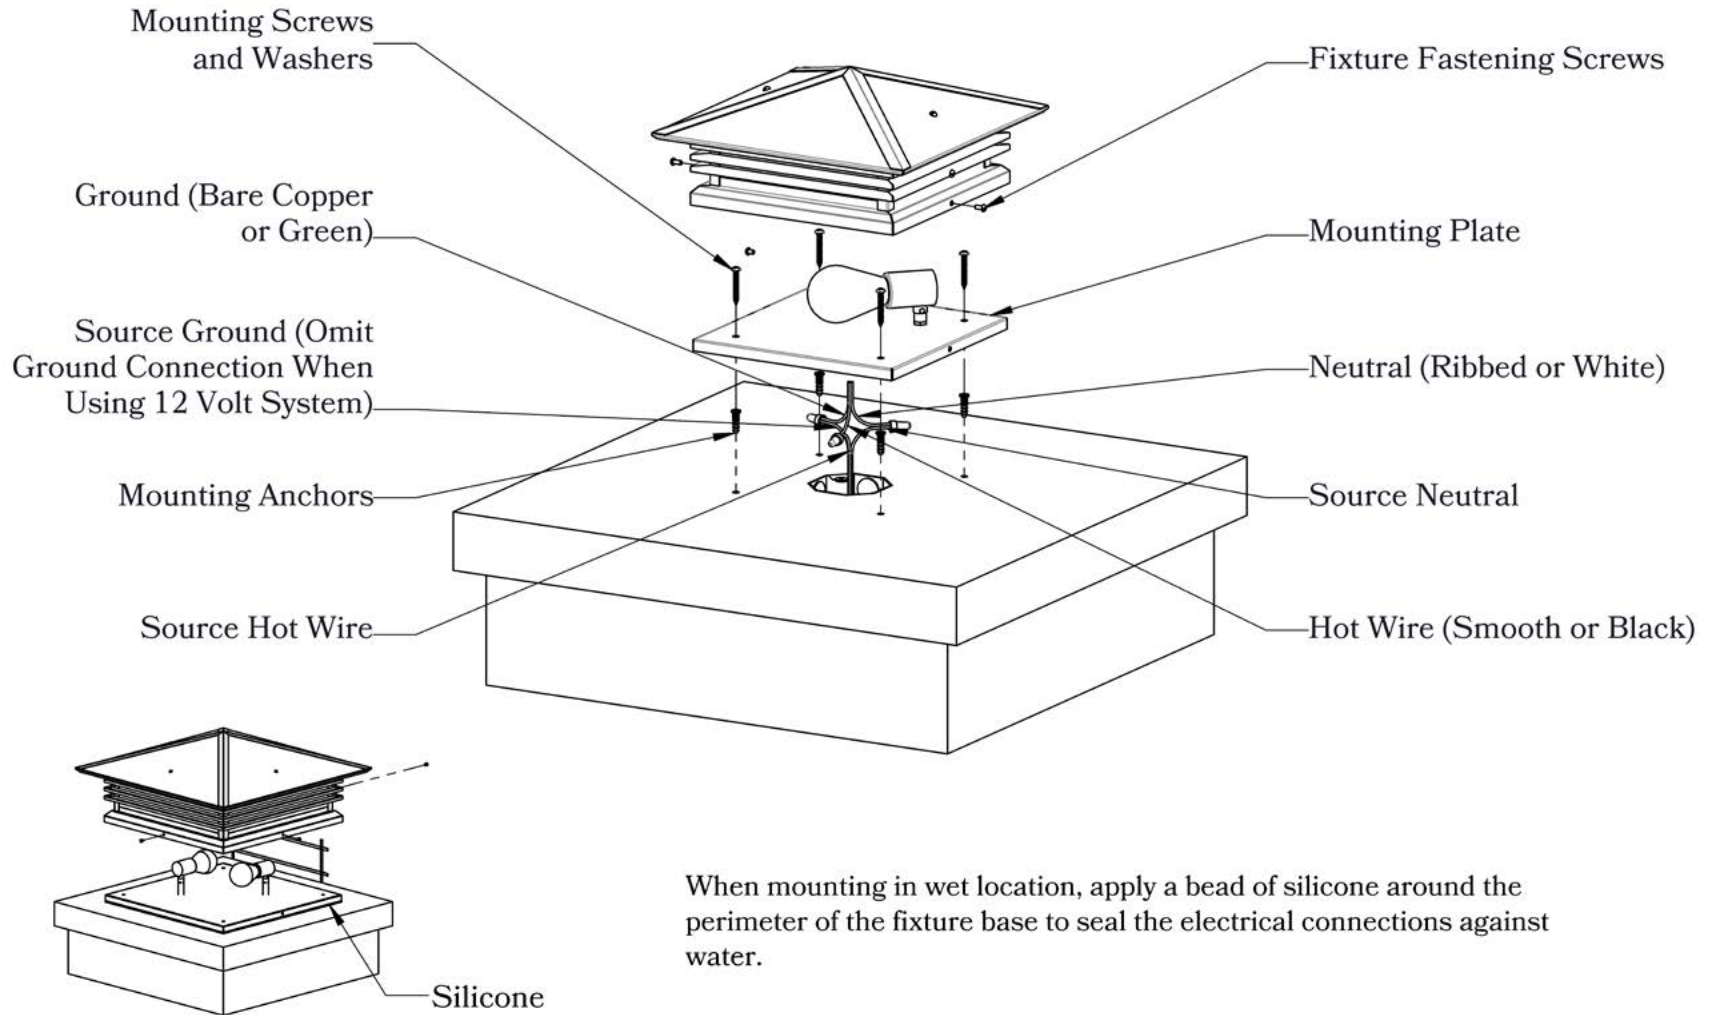

## DESIGNS AVAILABLE IN THIS SERIES

Cross

Scrollwork Cross

Scrollwork Heart

Glass Only

**MOUNTING INSTRUCTIONS • Column Light Version One**

When mounting in wet location, apply a bead of silicone around the perimeter of the fixture base to seal the electrical connections against water.