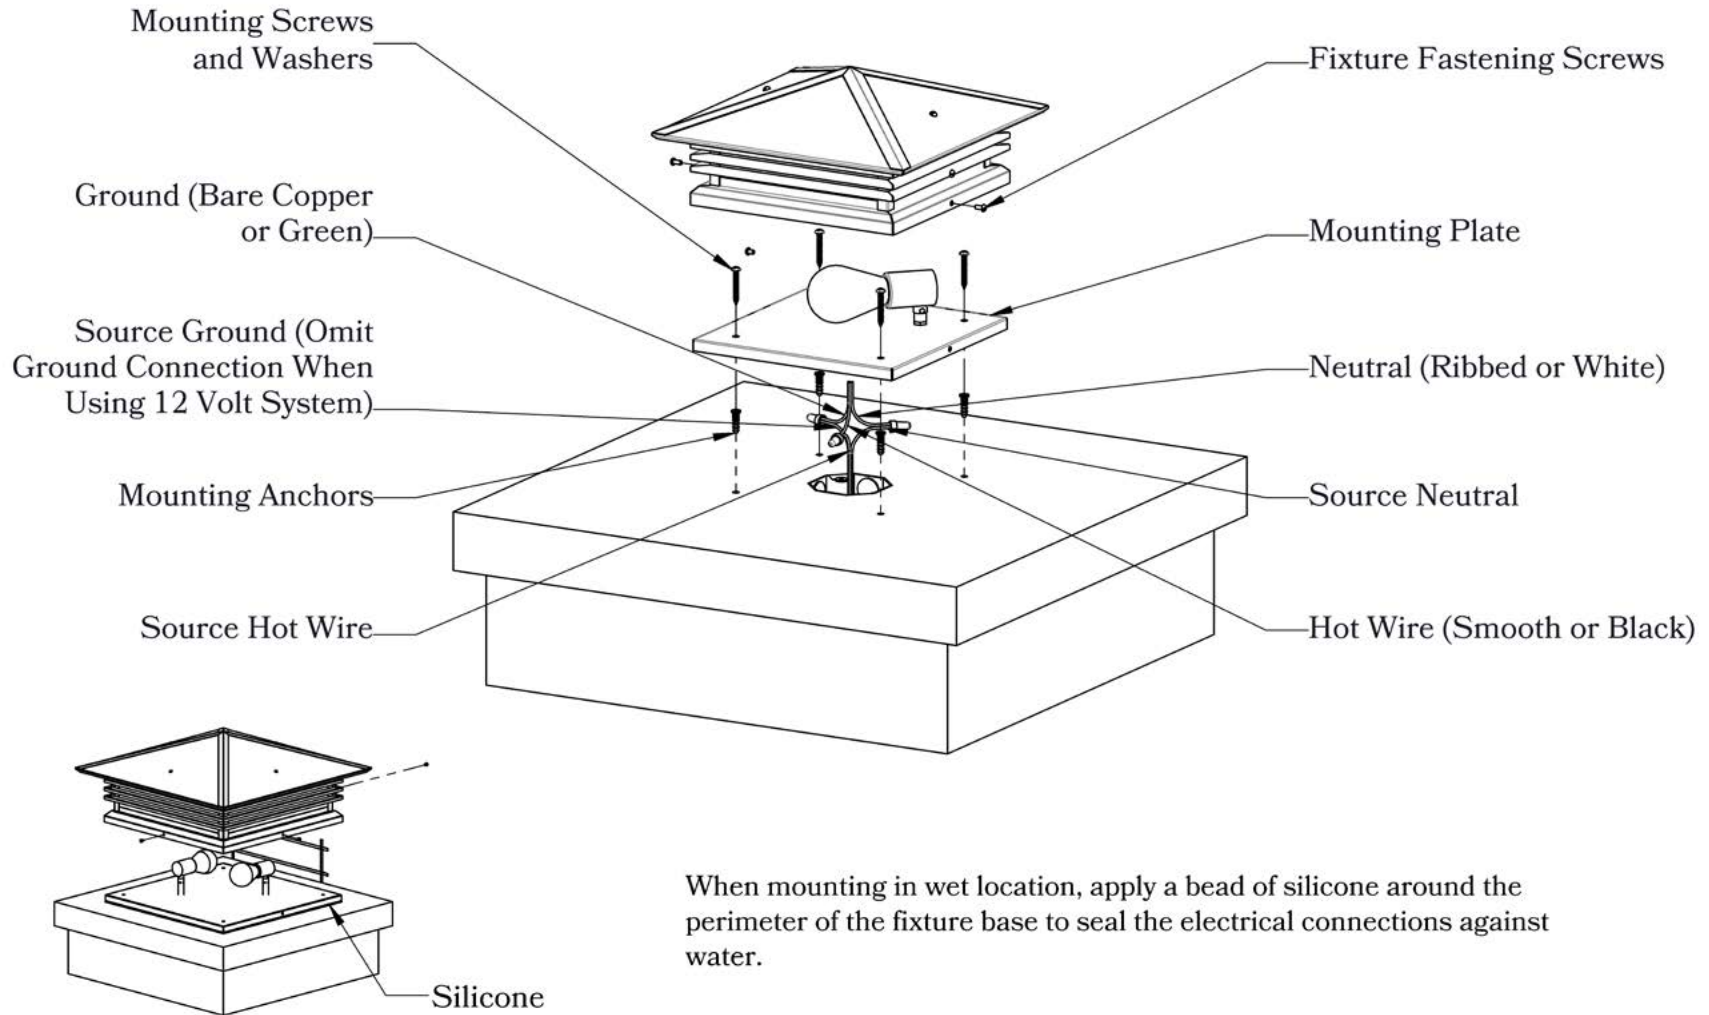

ADDITIONAL INFORMATION

Manufacturer	Old California
Mounting Location	Exterior Only
Material	Brass
Multiple Overlay Options	Yes

DESIGNS AVAILABLE IN THIS SERIES

Cross

Scrollwork Cross

Scrollwork Heart

Glass Only

MOUNTING INSTRUCTIONS • Column Light Version One**CAUTION—DISCONNECT POWER**

Always shut off power when installing or repairing this (or any other) electrical appliance. Failure to do so may result in severe injury or death. This product must be installed in accordance with applicable installation codes by a person familiar with the construction and operation of the product, and the hazards involved.