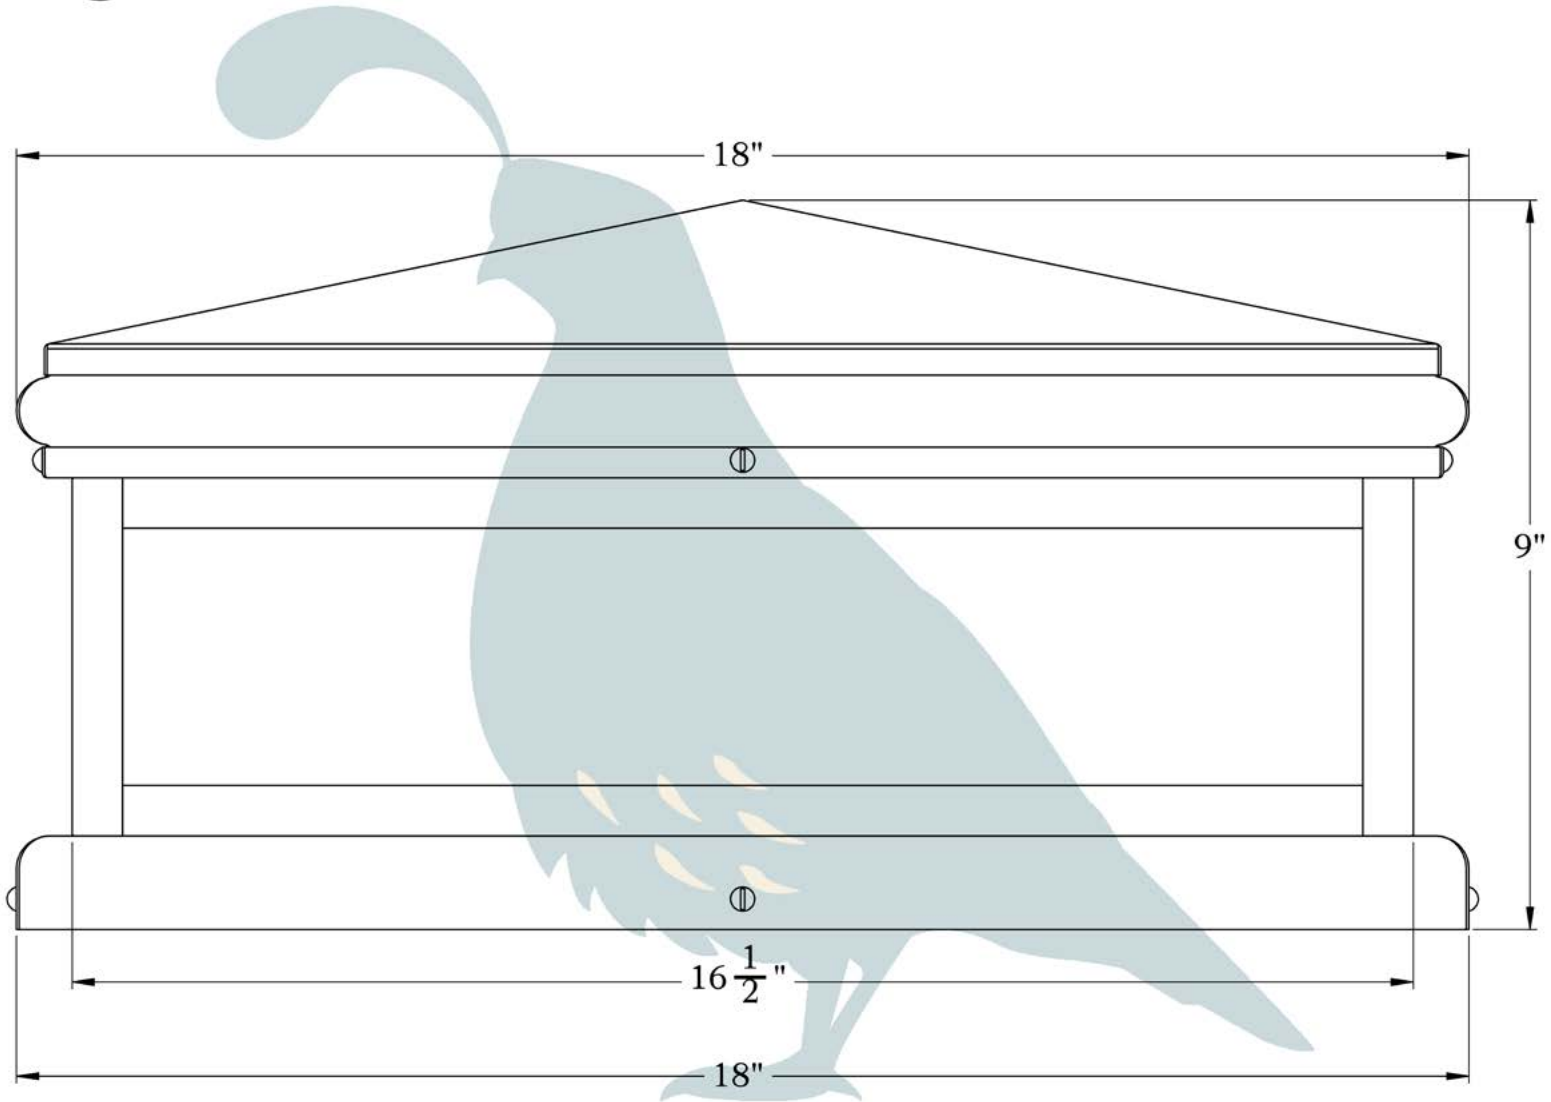

PRODUCT NO. 2105-61-W15

THE MONTECITO SERIES
Shallow Column Mount Lantern with Scrollwork Cross
EXTRA LARGE

OLD CALIFORNIA
FINE LIGHTING & HOME GOODS

X Large

975 N ENTERPRISE ST • ORANGE, CA 92867

PRODUCT No. | 2105-61
TITLE | Montecito
UL RATING | Wet

LAMP BASE | Medium Base (E26)
MAX WATTAGE | 2 - 60W
VOLTAGE | 12V or 120V

PROPRIETARY AND CONFIDENTIAL
The information contained in this drawing is the sole property of Old California. Any reproduction in part or as a whole without written permission from Old California is prohibited.

DIMENSIONS

Roof Width	18"
Body Width	16 1/2"
Height	9"
Mounting Base	18"

ELECTRICAL SPECS

UL Rating	Wet
Voltage	12V or 120V
Socket Type	Medium Base - E26
Number of Light Bulbs	2
Max Wattage per Bulb	60W
LED Bulb	Supplied

ADDITIONAL INFORMATION

Manufacturer	Old California
Mounting Location	Exterior Only
Material	Brass
Multiple Overlay Options	Yes

DESIGNS AVAILABLE IN THIS SERIES

Cross

Scrollwork Cross

Scrollwork Heart

Glass Only