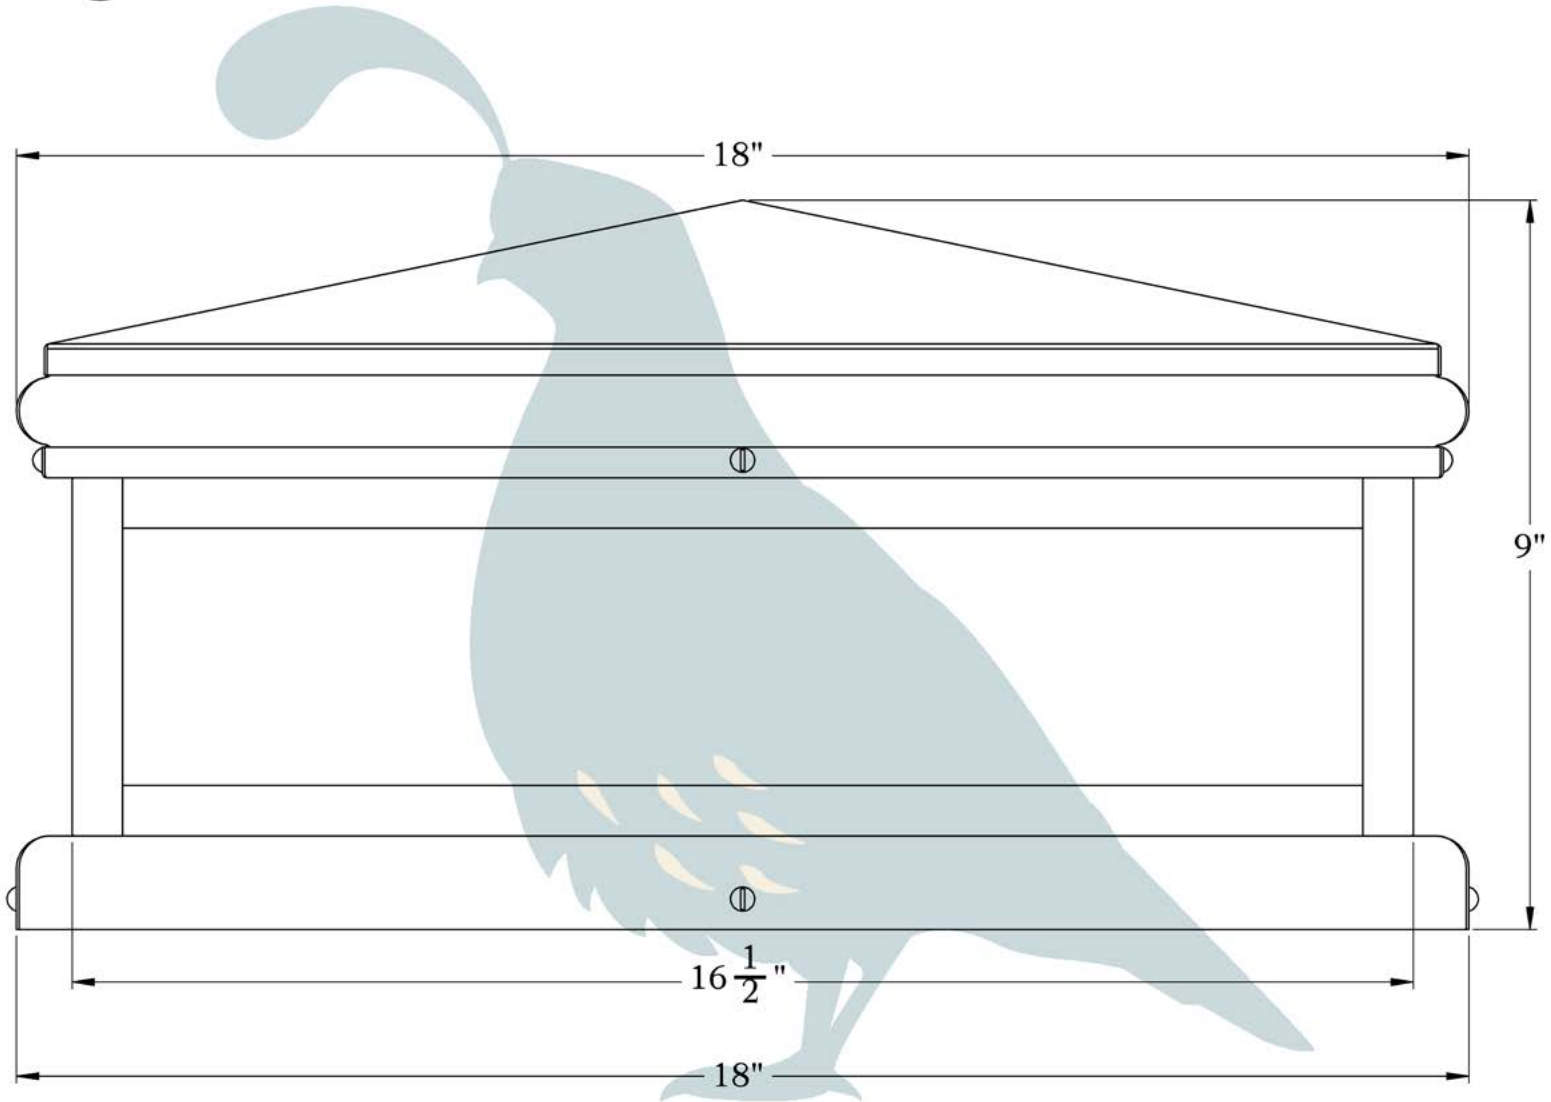

X Large

975 N ENTERPRISE ST • ORANGE, CA 92867

PRODUCT No. | 2105-61
TITLE | Montecito
UL RATING | Wet

LAMP BASE | Medium Base (E26)
MAX WATTAGE | 2 - 60W
VOLTAGE | 12V or 120V

PROPRIETARY AND CONFIDENTIAL
The information contained in this drawing is the sole property of Old California. Any reproduction in part or as a whole without written permission from Old California is prohibited.