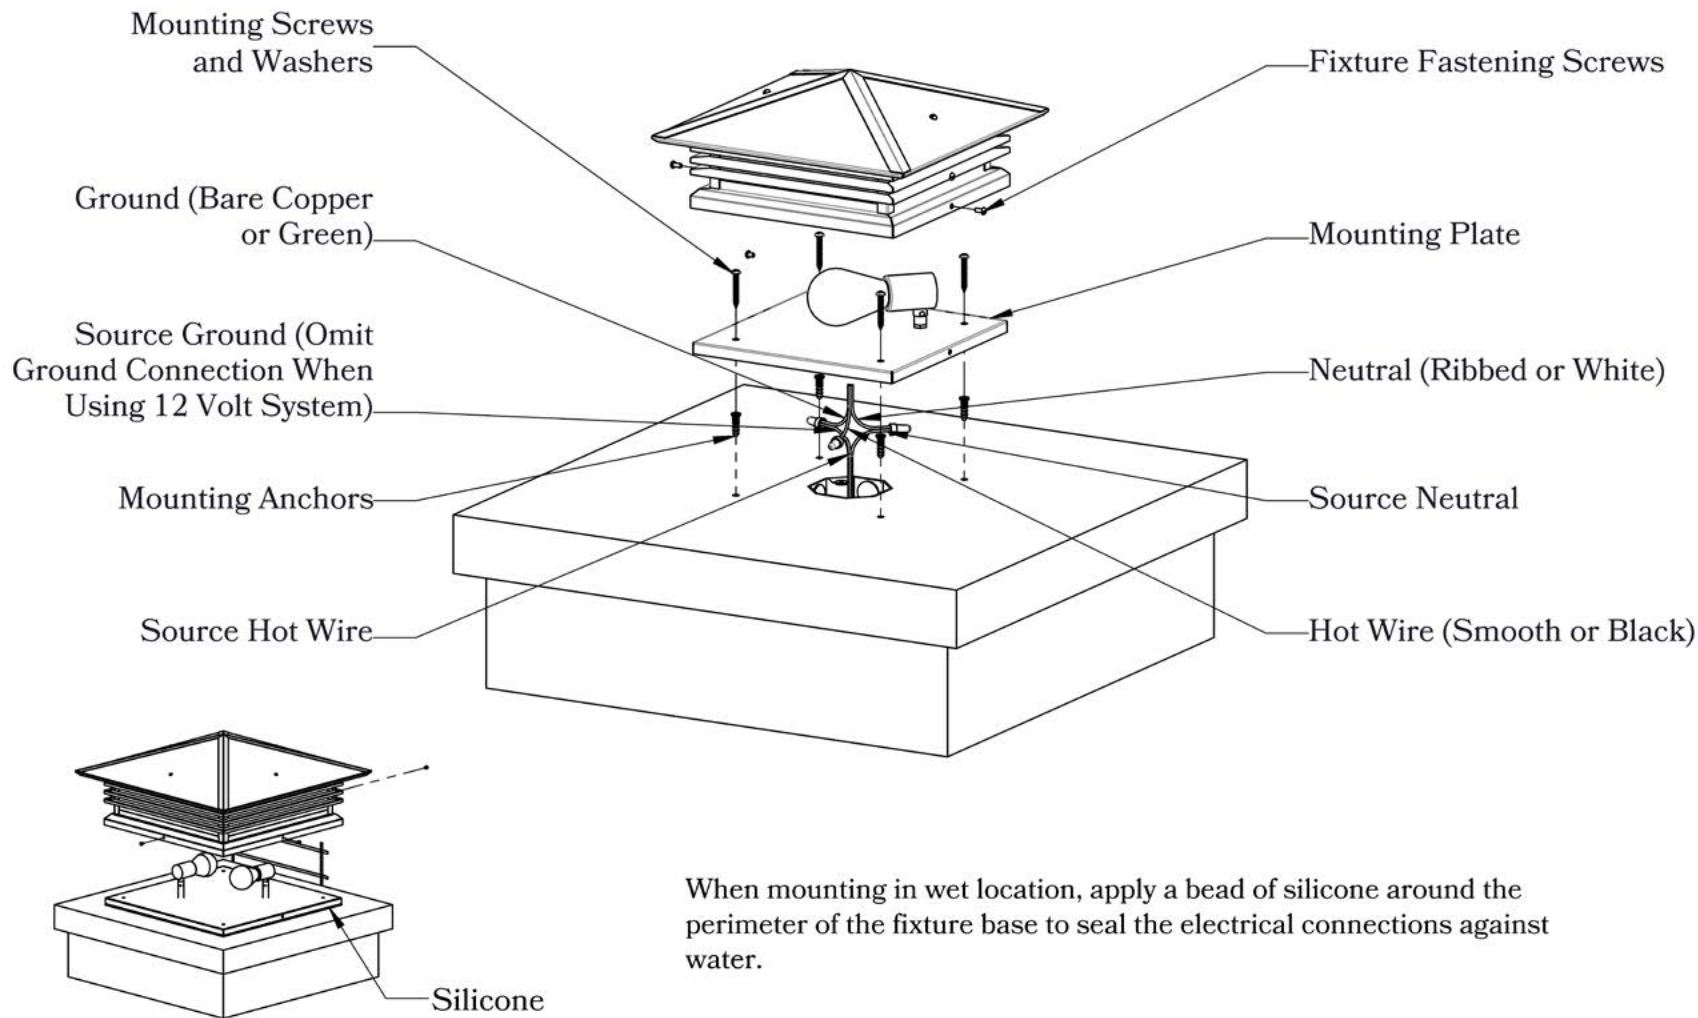

DIMENSIONS

Roof Width	18"
Body Width	16 1/2"
Height	9"
Mounting Base	18"

ELECTRICAL SPECS

UL Rating	Wet
Voltage	12V or 120V
Socket Type	Medium Base - E26
Number of Light Bulbs	2
Max Wattage per Bulb	60W
LED Bulb	Supplied

ADDITIONAL INFORMATION

Manufacturer	Old California
Mounting Location	Exterior Only
Material	Brass
Multiple Overlay Options	Yes

DESIGNS AVAILABLE IN THIS SERIES

Cross

Scrollwork Cross

Scrollwork Heart

Glass Only

MOUNTING INSTRUCTIONS • Column Light Version One

When mounting in wet location, apply a bead of silicone around the perimeter of the fixture base to seal the electrical connections against water.

CAUTION—DISCONNECT POWER