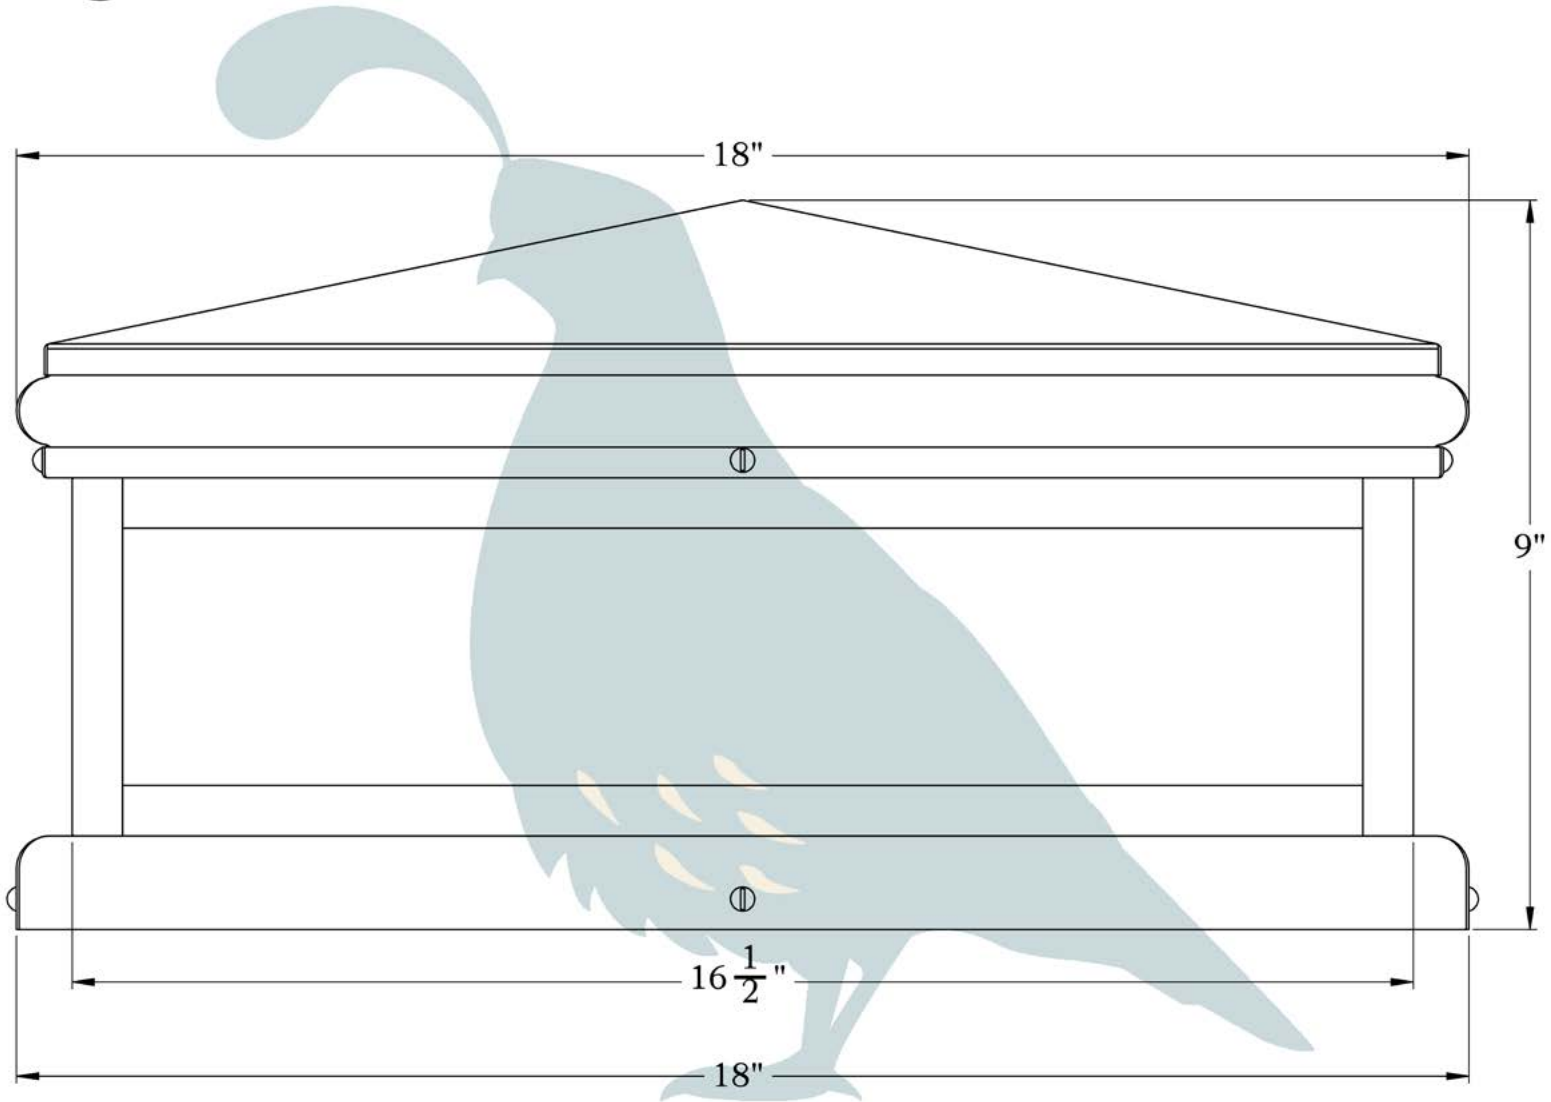

PRODUCT NO. 2105-61-XX

THE MONTECITO SERIES
Shallow Column Mount Lantern
EXTRA LARGE

OLD CALIFORNIA
FINE LIGHTING & HOME GOODS

X Large

OLD CALIFORNIA
975 N ENTERPRISE ST • ORANGE, CA 92867

PRODUCT No. | 2105-61
TITLE | Montecito
UL RATING | Wet

LAMP BASE | Medium Base (E26)
MAX WATTAGE | 2 - 60W
VOLTAGE | 12V or 120V

PROPRIETARY AND CONFIDENTIAL
The information contained in this drawing is the sole property of Old California. Any reproduction in part or as a whole without written permission from Old California is prohibited.

DIMENSIONS

Roof Width	18"
Body Width	16 1/2"
Height	9"
Mounting Base	18"

ELECTRICAL SPECS

UL Rating	Wet
Voltage	12V or 120V
Socket Type	Medium Base - E26
Number of Light Bulbs	2
Max Wattage per Bulb	60W
LED Bulb	Supplied

ADDITIONAL INFORMATION

Manufacturer	Old California
Mounting Location	Exterior Only
Material	Brass
Multiple Overlay Options	Yes

DESIGNS AVAILABLE IN THIS SERIES

Cross

Scrollwork Cross

Scrollwork Heart

Glass Only