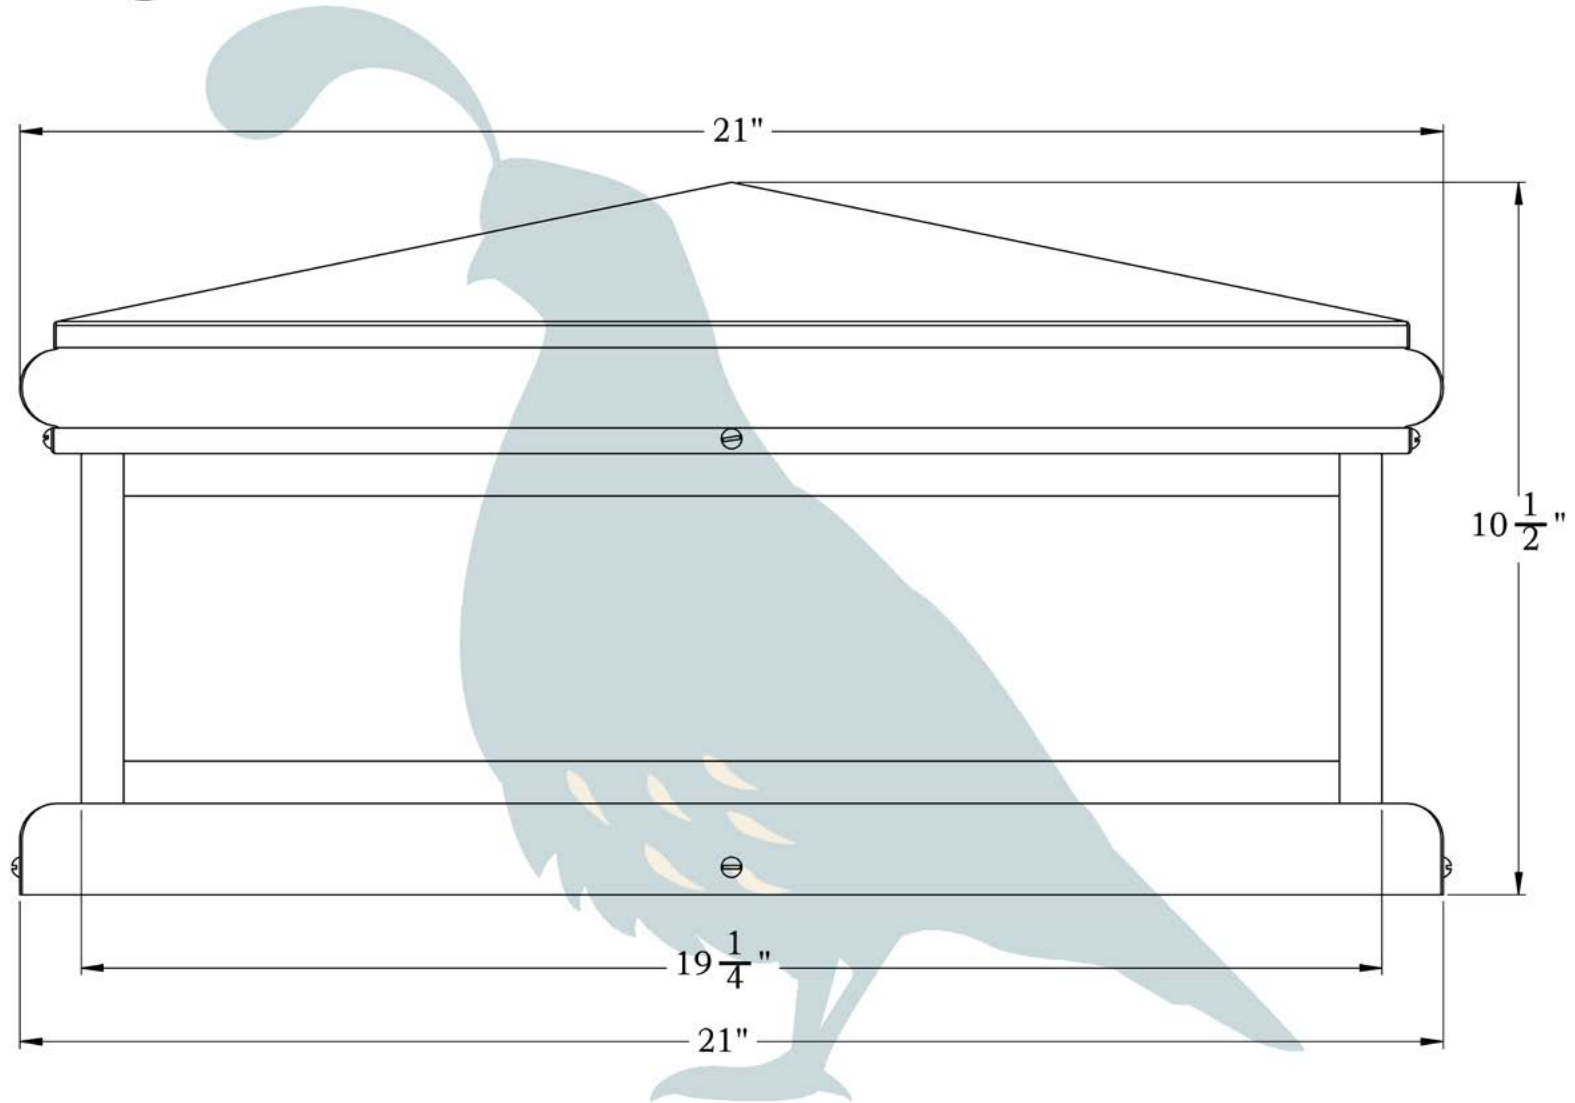

PRODUCT NO. 2106-61-W14

THE MONTECITO SERIES

Shallow Column Mount Lantern with Cross

2XL

OLD CALIFORNIA
FINE LIGHTING & HOME GOODS

2X Large

PRODUCT No. | 2106-61
TITLE | Montecito
UL RATING | Wet

LAMP BASE | Medium Base (E26)
MAX WATTAGE | 4-60W
VOLTAGE | 12V or 120V

DIMENSIONS

Roof Width	21"
Body Width	19 1/4"
Height	10 1/2"
Mounting Base	21"

ELECTRICAL SPECS

UL Rating	Wet
Voltage	12V or 120V
Socket Type	Medium Base - E26
Number of Light Bulbs	4
Max Wattage per Bulb	60W
LED Bulb	Supplied

ADDITIONAL INFORMATION

Manufacturer	Old California
Mounting Location	Exterior Only
Material	Brass
Multiple Overlay Options	Yes

DESIGNS AVAILABLE IN THIS SERIES

Cross

Scrollwork Cross

Scrollwork Heart

Glass Only