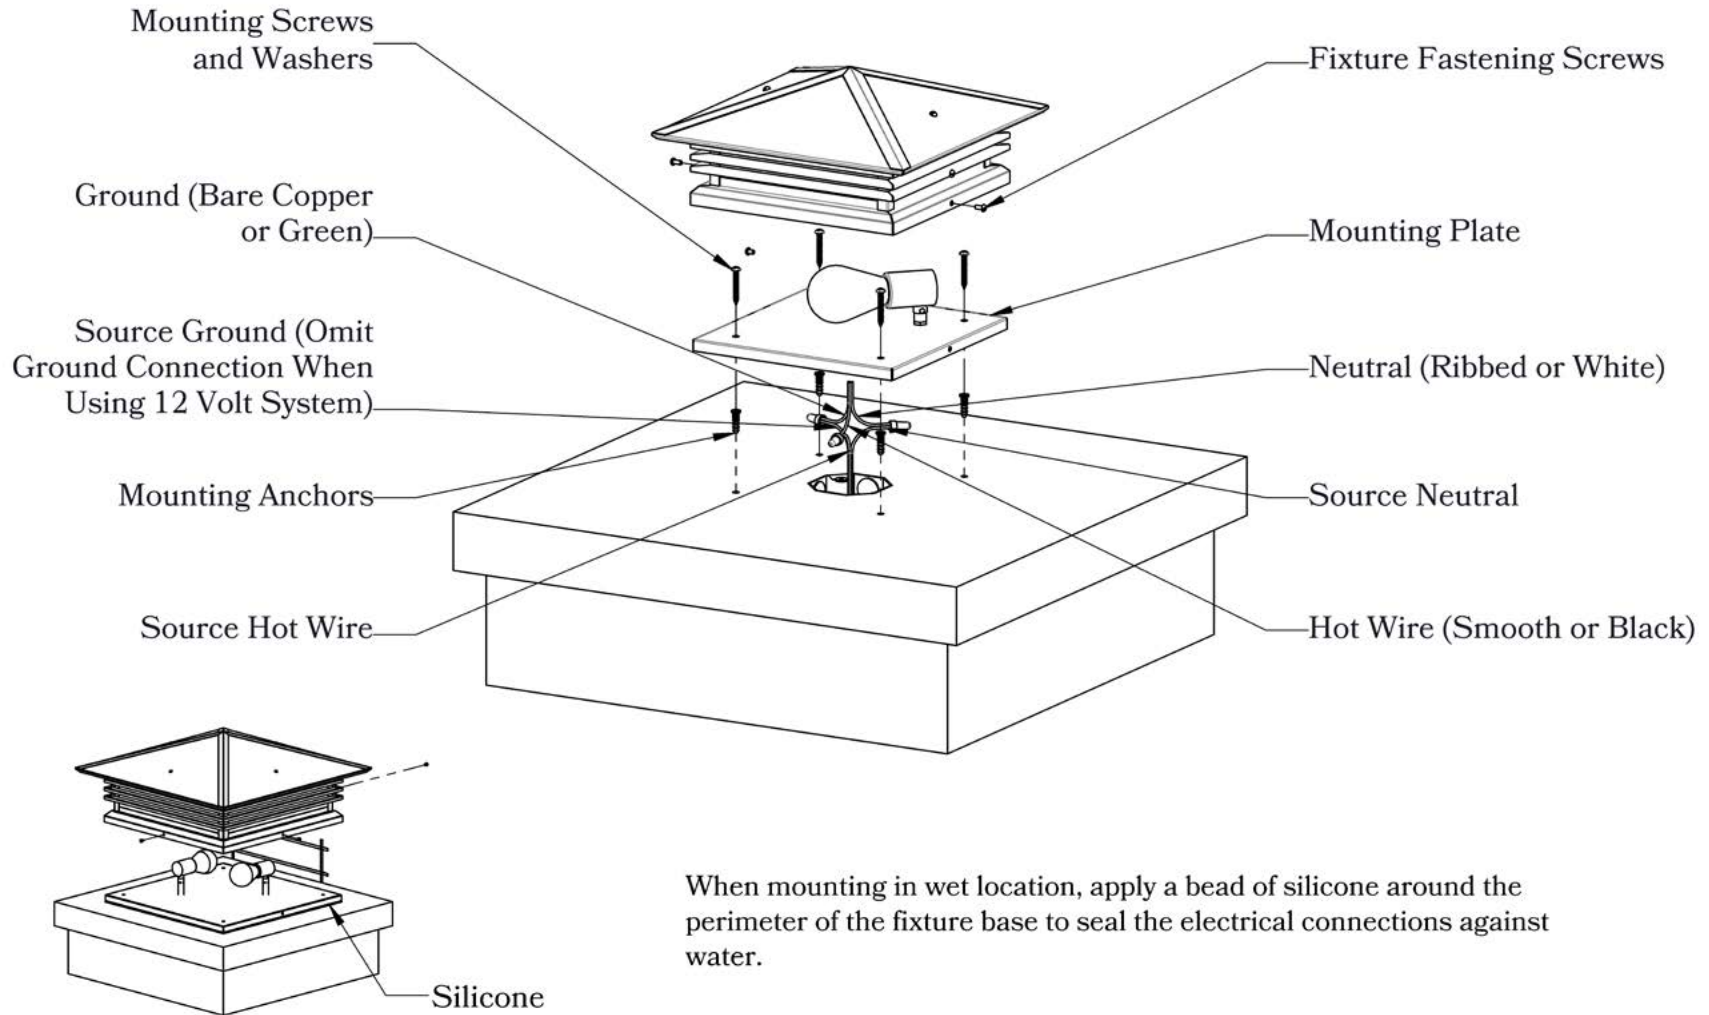

DIMENSIONS

Roof Width	21"
Body Width	19 1/4"
Height	10 1/2"
Mounting Base	21"

ELECTRICAL SPECS

UL Rating	Wet
Voltage	12V or 120V
Socket Type	Medium Base - E26
Number of Light Bulbs	4
Max Wattage per Bulb	60W
LED Bulb	Supplied

ADDITIONAL INFORMATION

Manufacturer	Old California
Mounting Location	Exterior Only
Material	Brass
Multiple Overlay Options	Yes

DESIGNS AVAILABLE IN THIS SERIES

Cross

Scrollwork Cross

Scrollwork Heart

Glass Only

MOUNTING INSTRUCTIONS • Column Light Version One**CAUTION—DISCONNECT POWER**

Always shut off power when installing or repairing this (or any other) electrical appliance. Failure to do so may result in severe injury or death. This product must be installed in accordance with applicable installation codes by a person familiar with the construction and operation of the product, and the hazards involved.