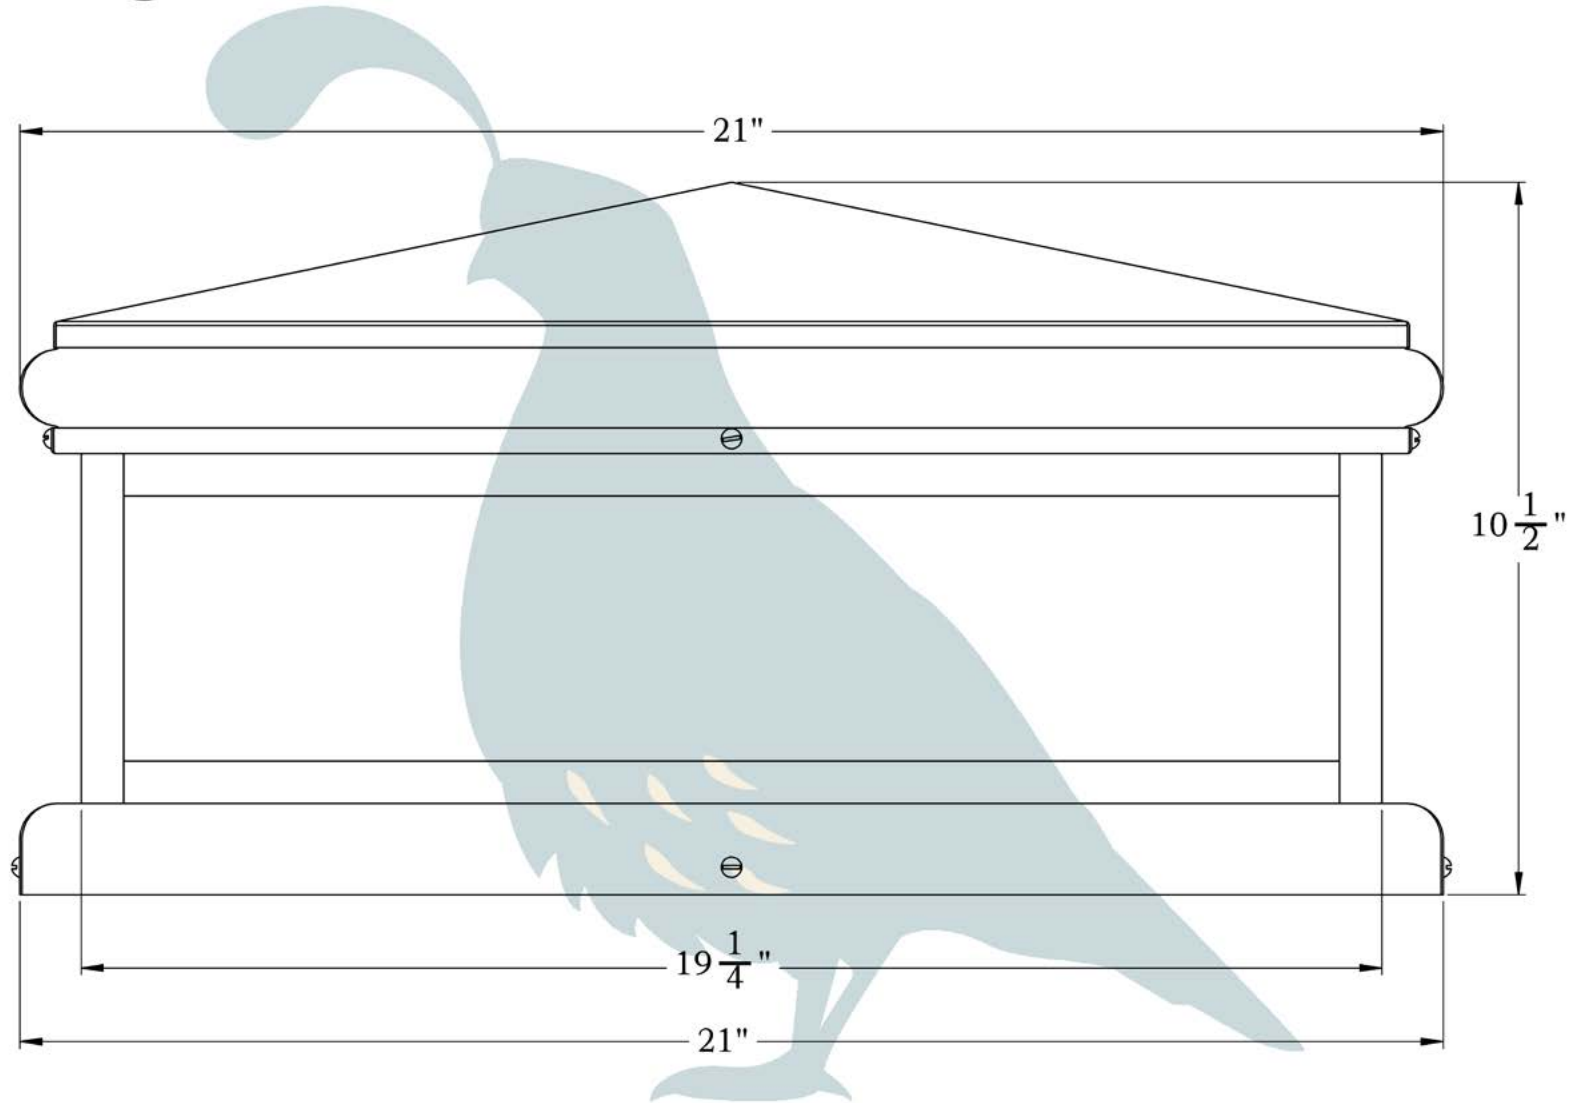

PRODUCT NO. 2106-61-W15

THE MONTECITO SERIES

Shallow Column Mount Lantern with Scrollwork Cross

2XL

OLD CALIFORNIA
FINE LIGHTING & HOME GOODS

2X Large

975 N ENTERPRISE ST • ORANGE, CA 92867

PRODUCT No. | 2106-61
TITLE | Montecito
UL RATING | Wet

LAMP BASE | Medium Base (E26)
MAX WATTAGE | 4-60W
VOLTAGE | 12V or 120V

PROPRIETARY AND CONFIDENTIAL
The information contained in this drawing is the sole property of Old California. Any reproduction in part or as a whole without written permission from Old California is prohibited.

DIMENSIONS

Roof Width	21"
Body Width	19 1/4"
Height	10 1/2"
Mounting Base	21"

ELECTRICAL SPECS

UL Rating	Wet
Voltage	12V or 120V
Socket Type	Medium Base - E26
Number of Light Bulbs	4
Max Wattage per Bulb	60W
LED Bulb	Supplied

ADDITIONAL INFORMATION

Manufacturer	Old California
Mounting Location	Exterior Only
Material	Brass
Multiple Overlay Options	Yes

DESIGNS AVAILABLE IN THIS SERIES

Cross

Scrollwork Cross

Scrollwork Heart

Glass Only