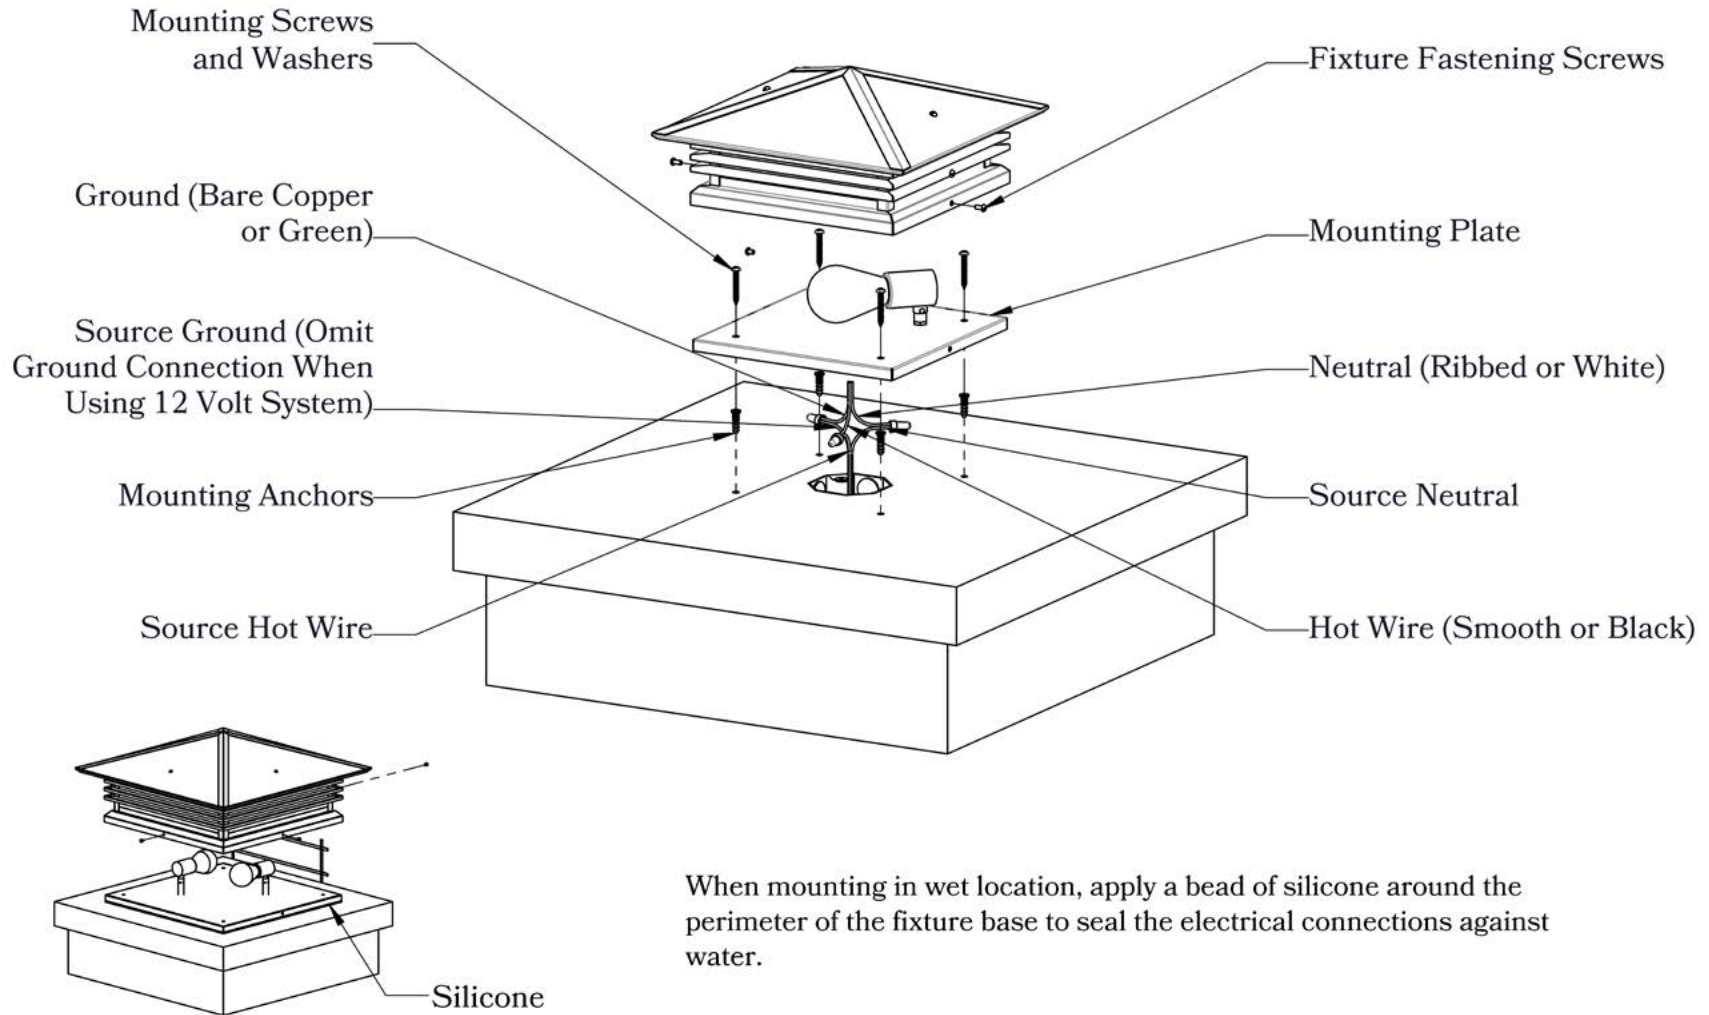

ADDITIONAL INFORMATION

Manufacturer	Old California
Mounting Location	Exterior Only
Material	Brass
Multiple Overlay Options	Yes

DESIGNS AVAILABLE IN THIS SERIES

Cross

Scrollwork Cross

Scrollwork Heart

Glass Only

MOUNTING INSTRUCTIONS • Column Light Version One

When mounting in wet location, apply a bead of silicone around the perimeter of the fixture base to seal the electrical connections against water.

CAUTION—DISCONNECT POWER