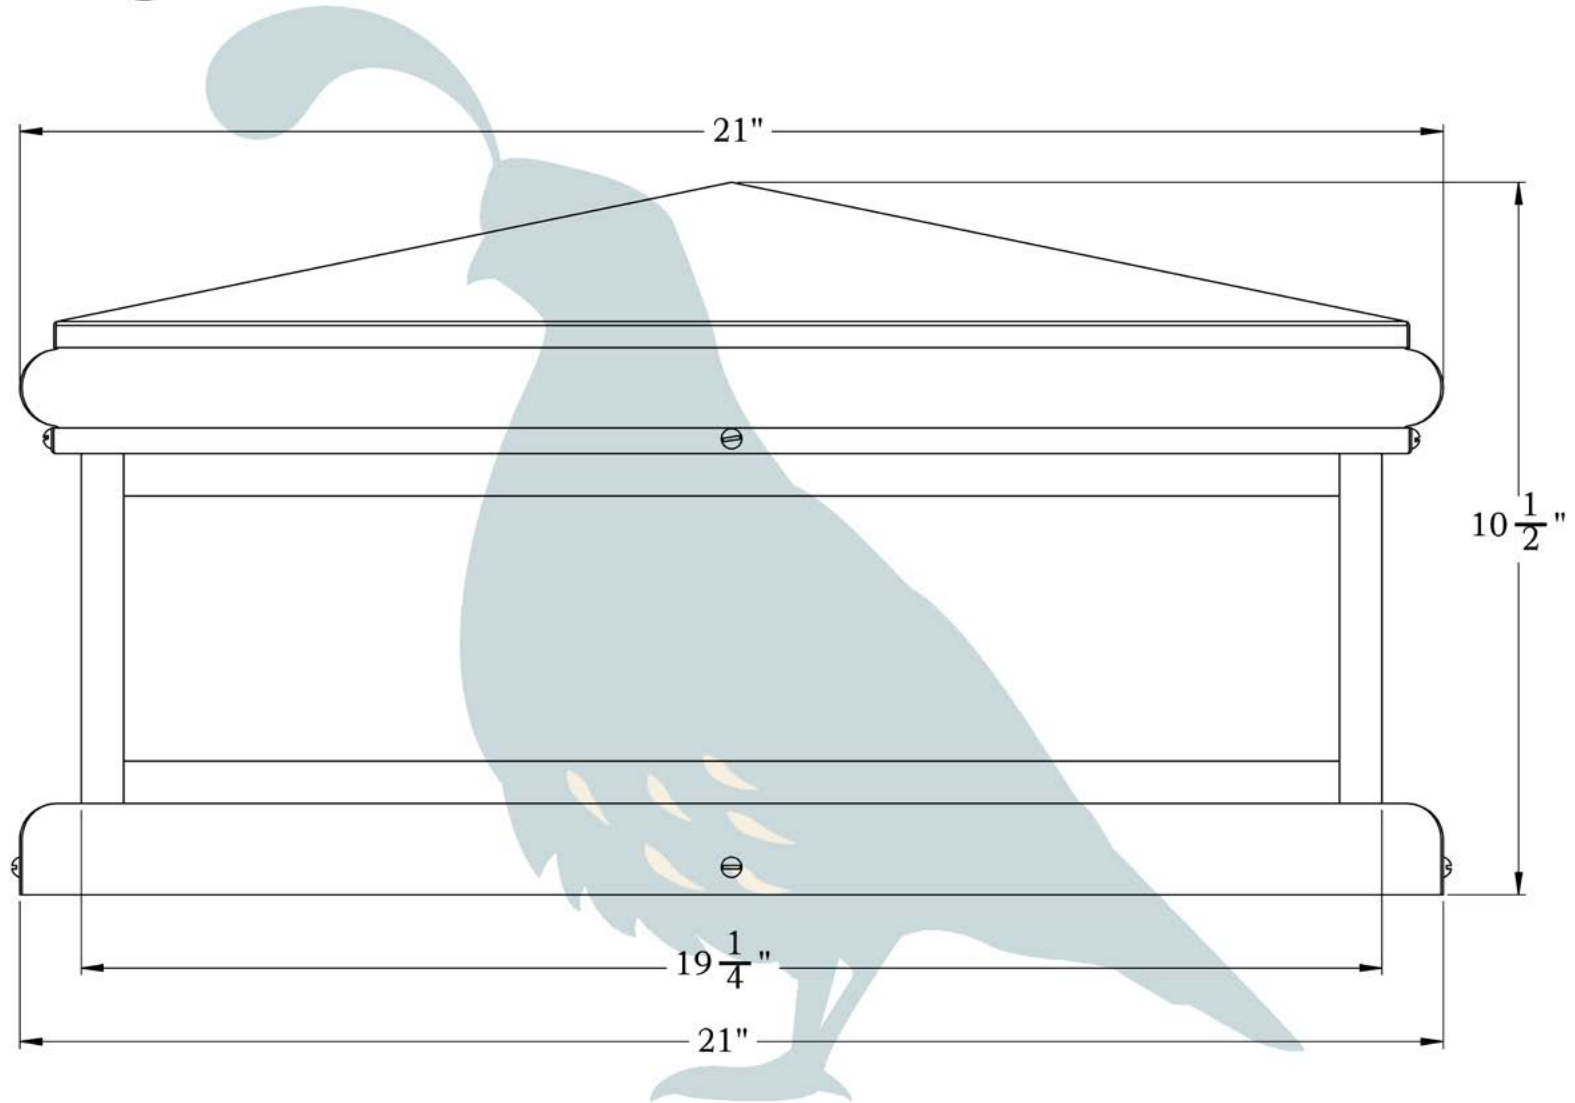

PRODUCT NO. 2106-61-W16

THE MONTECITO SERIES

Shallow Column Mount Lantern with Scrollwork Heart

2XL

OLD CALIFORNIA
FINE LIGHTING & HOME GOODS

2X Large

PRODUCT No. | 2106-61
TITLE | Montecito
UL RATING | Wet

LAMP BASE | Medium Base (E26)
MAX WATTAGE | 4-60W
VOLTAGE | 12V or 120V

PROPRIETARY AND CONFIDENTIAL
The information contained in this drawing is the sole property of Old California. Any reproduction in part or as a whole without written permission from Old California is prohibited.

DIMENSIONS

| | |
|---------------|---------|
| Roof Width | 21" |
| Body Width | 19 1/4" |
| Height | 10 1/2" |
| Mounting Base | 21" |

ELECTRICAL SPECS

| | |
|-----------------------|-------------------|
| UL Rating | Wet |
| Voltage | 12V or 120V |
| Socket Type | Medium Base - E26 |
| Number of Light Bulbs | 4 |
| Max Wattage per Bulb | 60W |
| LED Bulb | Supplied |