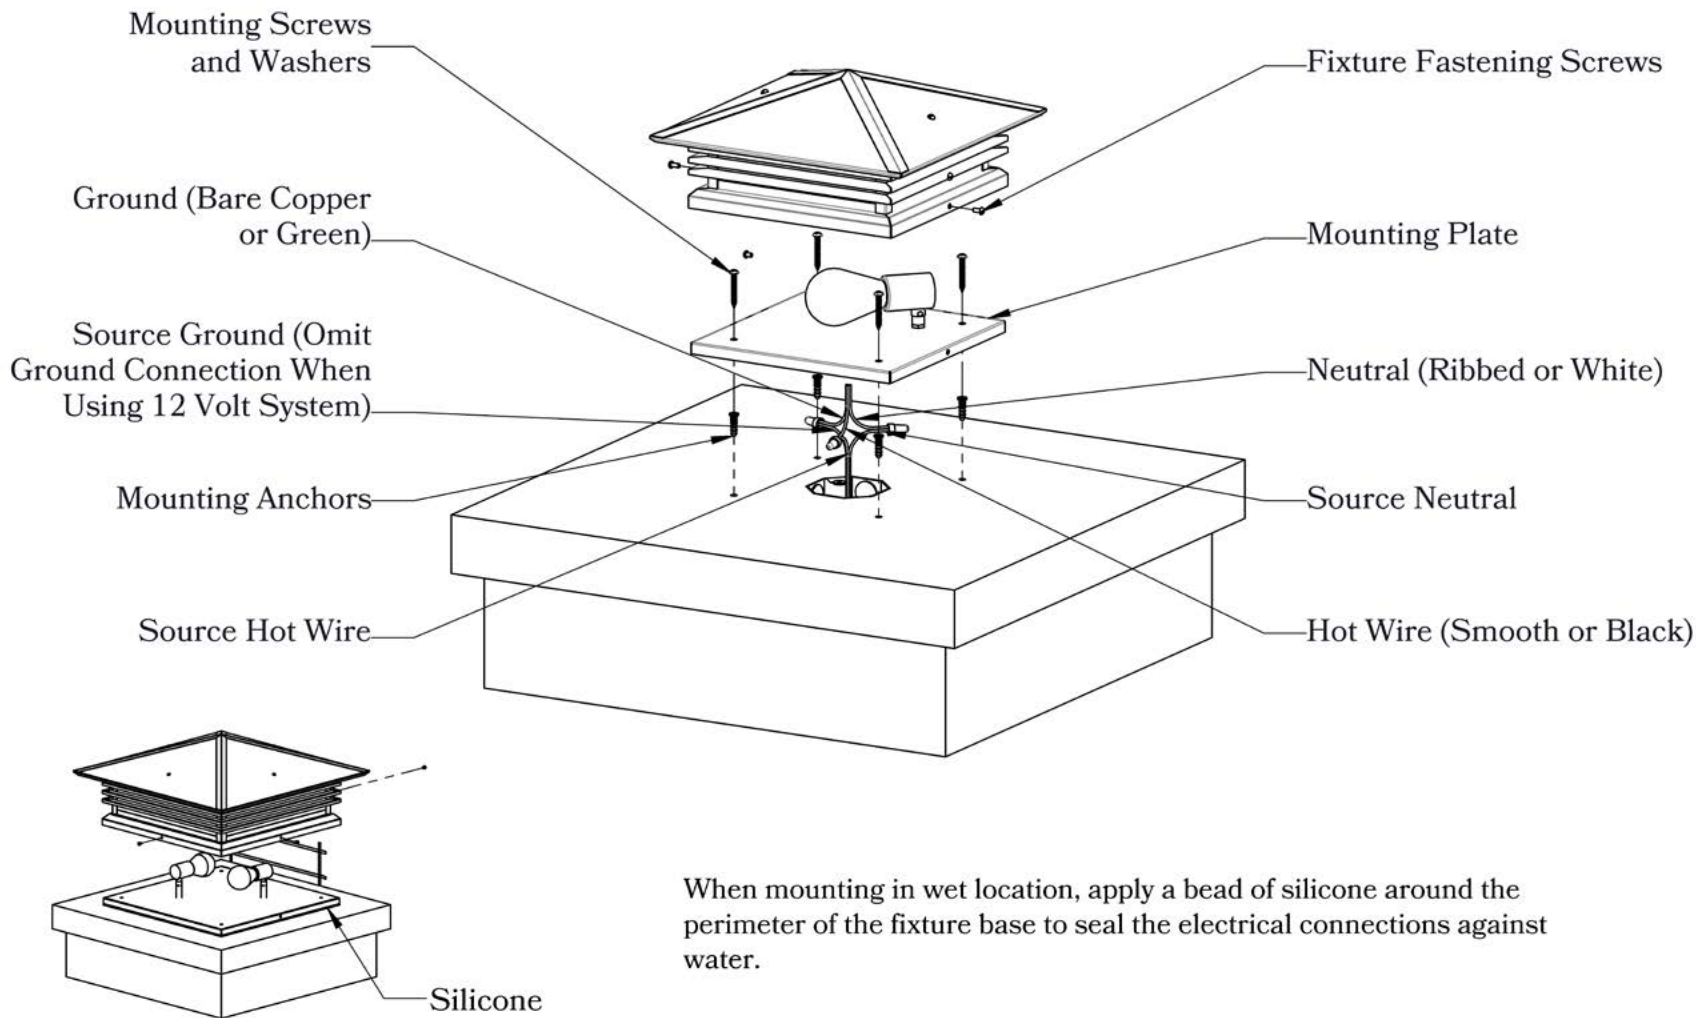

DESIGNS AVAILABLE IN THIS SERIES

Cross

Scrollwork Cross

Scrollwork Heart

Glass Only

MOUNTING INSTRUCTIONS • Column Light Version One

CAUTION—DISCONNECT POWER

Always shut off power when installing or repairing this (or any other) electrical appliance. Failure to do so may result in severe injury or death. This product must be installed in accordance with applicable installation codes by a person familiar with the construction and operation of the product, and the hazards involved.