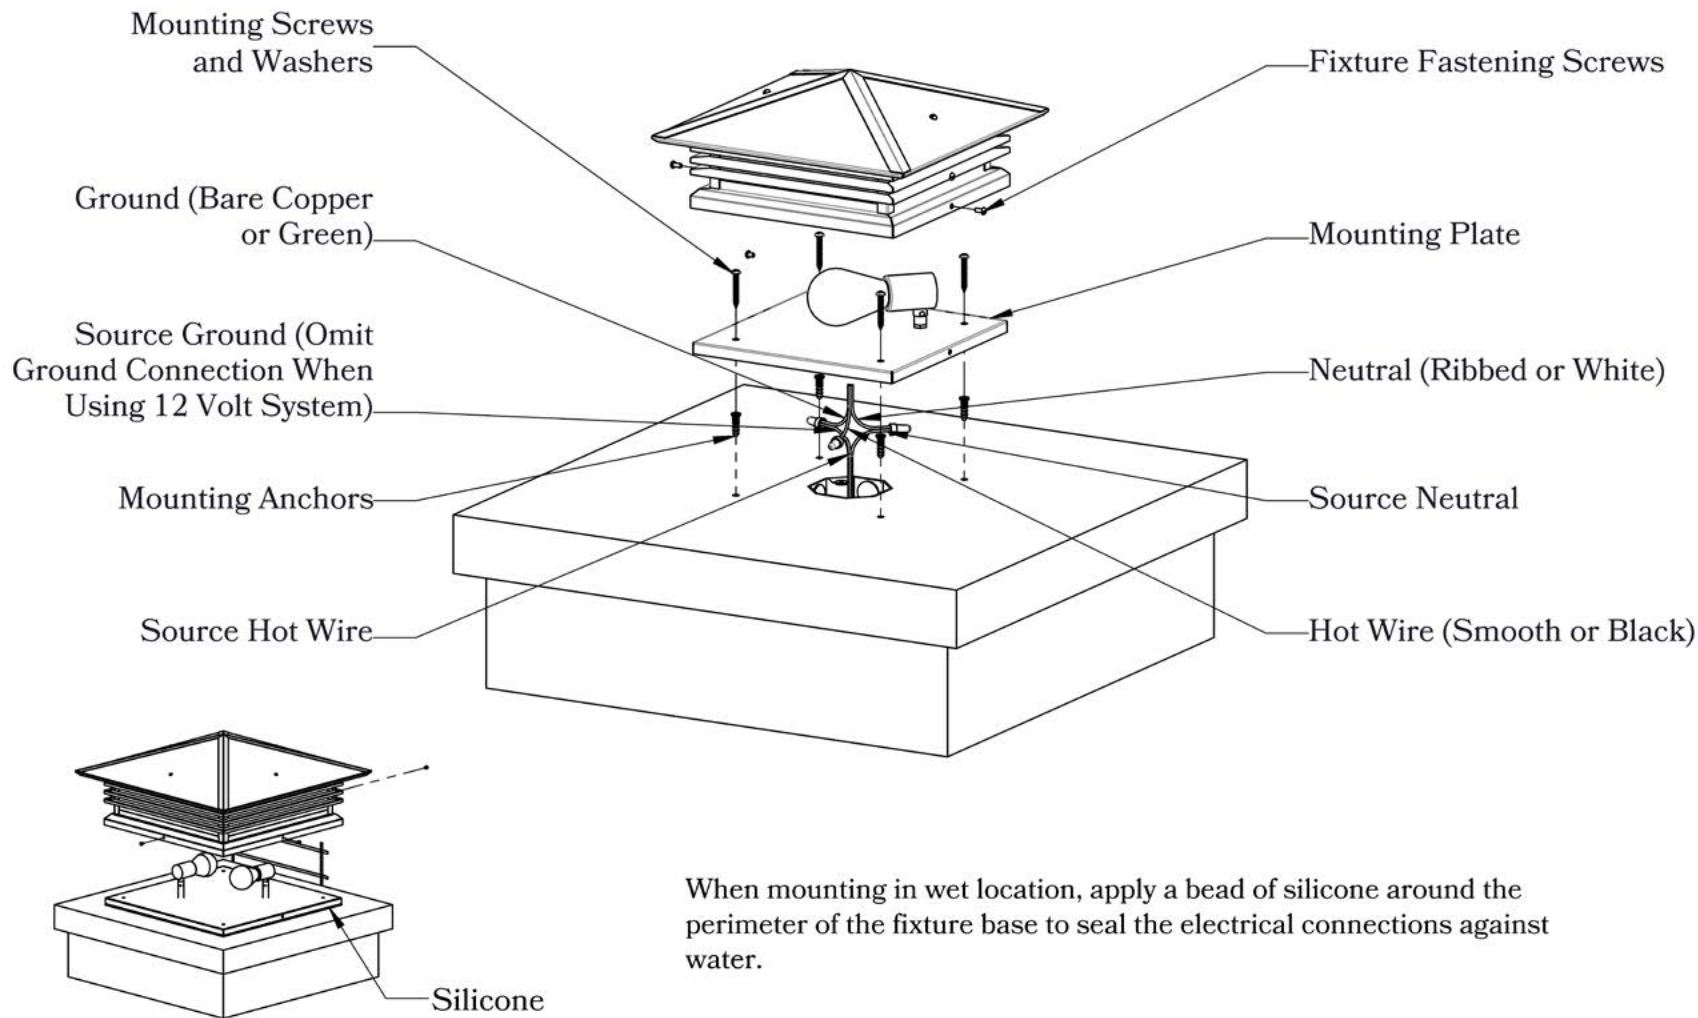

DIMENSIONS

Roof Width	21"
Body Width	19 1/4"
Height	10 1/2"
Mounting Base	21"

ELECTRICAL SPECS

UL Rating	Wet
Voltage	12V or 120V
Socket Type	Medium Base - E26
Number of Light Bulbs	4
Max Wattage per Bulb	60W
LED Bulb	Supplied

ADDITIONAL INFORMATION

Manufacturer	Old California
Mounting Location	Exterior Only
Material	Brass
Multiple Overlay Options	Yes

DESIGNS AVAILABLE IN THIS SERIES

Cross

Scrollwork Cross

Scrollwork Heart

Glass Only

MOUNTING INSTRUCTIONS • Column Light Version One

When mounting in wet location, apply a bead of silicone around the perimeter of the fixture base to seal the electrical connections against water.

CAUTION—DISCONNECT POWER