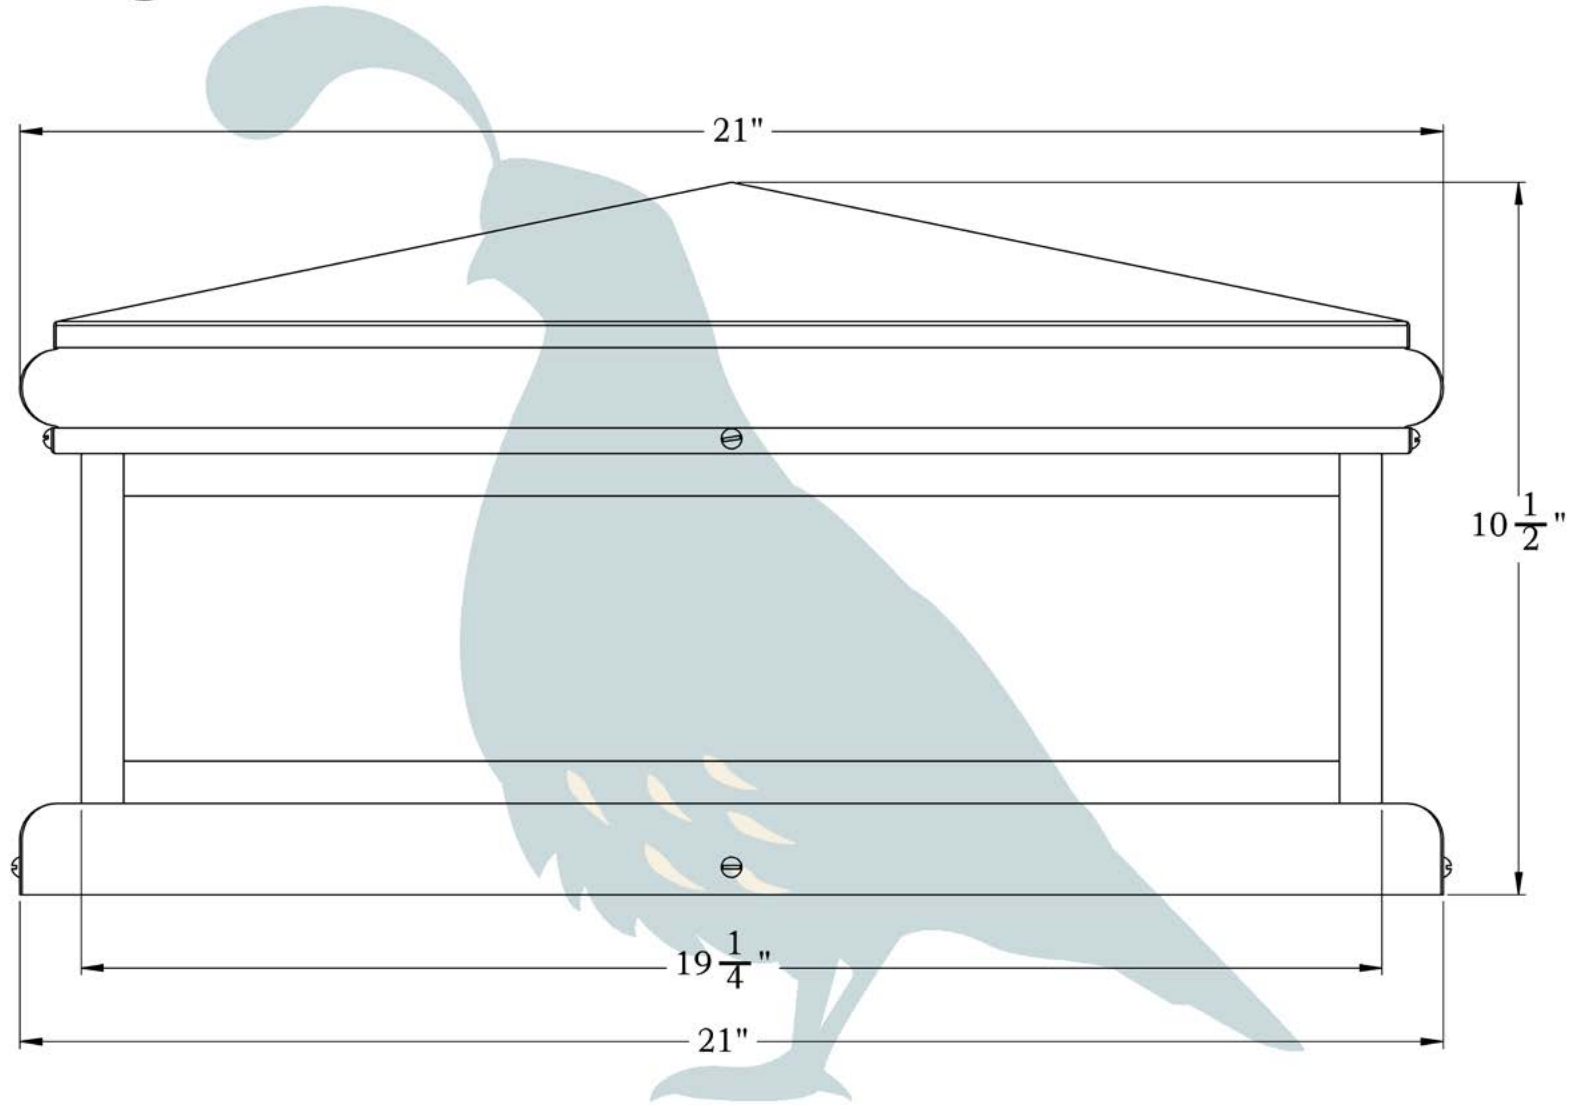

PRODUCT NO. 2106-61-XX

THE MONTECITO SERIES
Shallow Column Mount Lantern
2XL

OLD CALIFORNIA
FINE LIGHTING & HOME GOODS

2X Large

975 N ENTERPRISE ST • ORANGE, CA 92867

PRODUCT No. | 2106-61
 TITLE | Montecito
 UL RATING | Wet

LAMP BASE | Medium Base (E26)
 MAX WATTAGE | 4-60W
 VOLTAGE | 12V or 120V

PROPRIETARY AND CONFIDENTIAL
 The information contained in this drawing is the sole property of Old California. Any reproduction in part or as a whole without written permission from Old California is prohibited.

DIMENSIONS

Roof Width	21"
Body Width	19 1/4"
Height	10 1/2"
Mounting Base	21"

ELECTRICAL SPECS

UL Rating	Wet
Voltage	12V or 120V
Socket Type	Medium Base - E26
Number of Light Bulbs	4
Max Wattage per Bulb	60W
LED Bulb	Supplied

ADDITIONAL INFORMATION

Manufacturer	Old California
Mounting Location	Exterior Only
Material	Brass
Multiple Overlay Options	Yes

DESIGNS AVAILABLE IN THIS SERIES

Cross

Scrollwork Cross

Scrollwork Heart

Glass Only