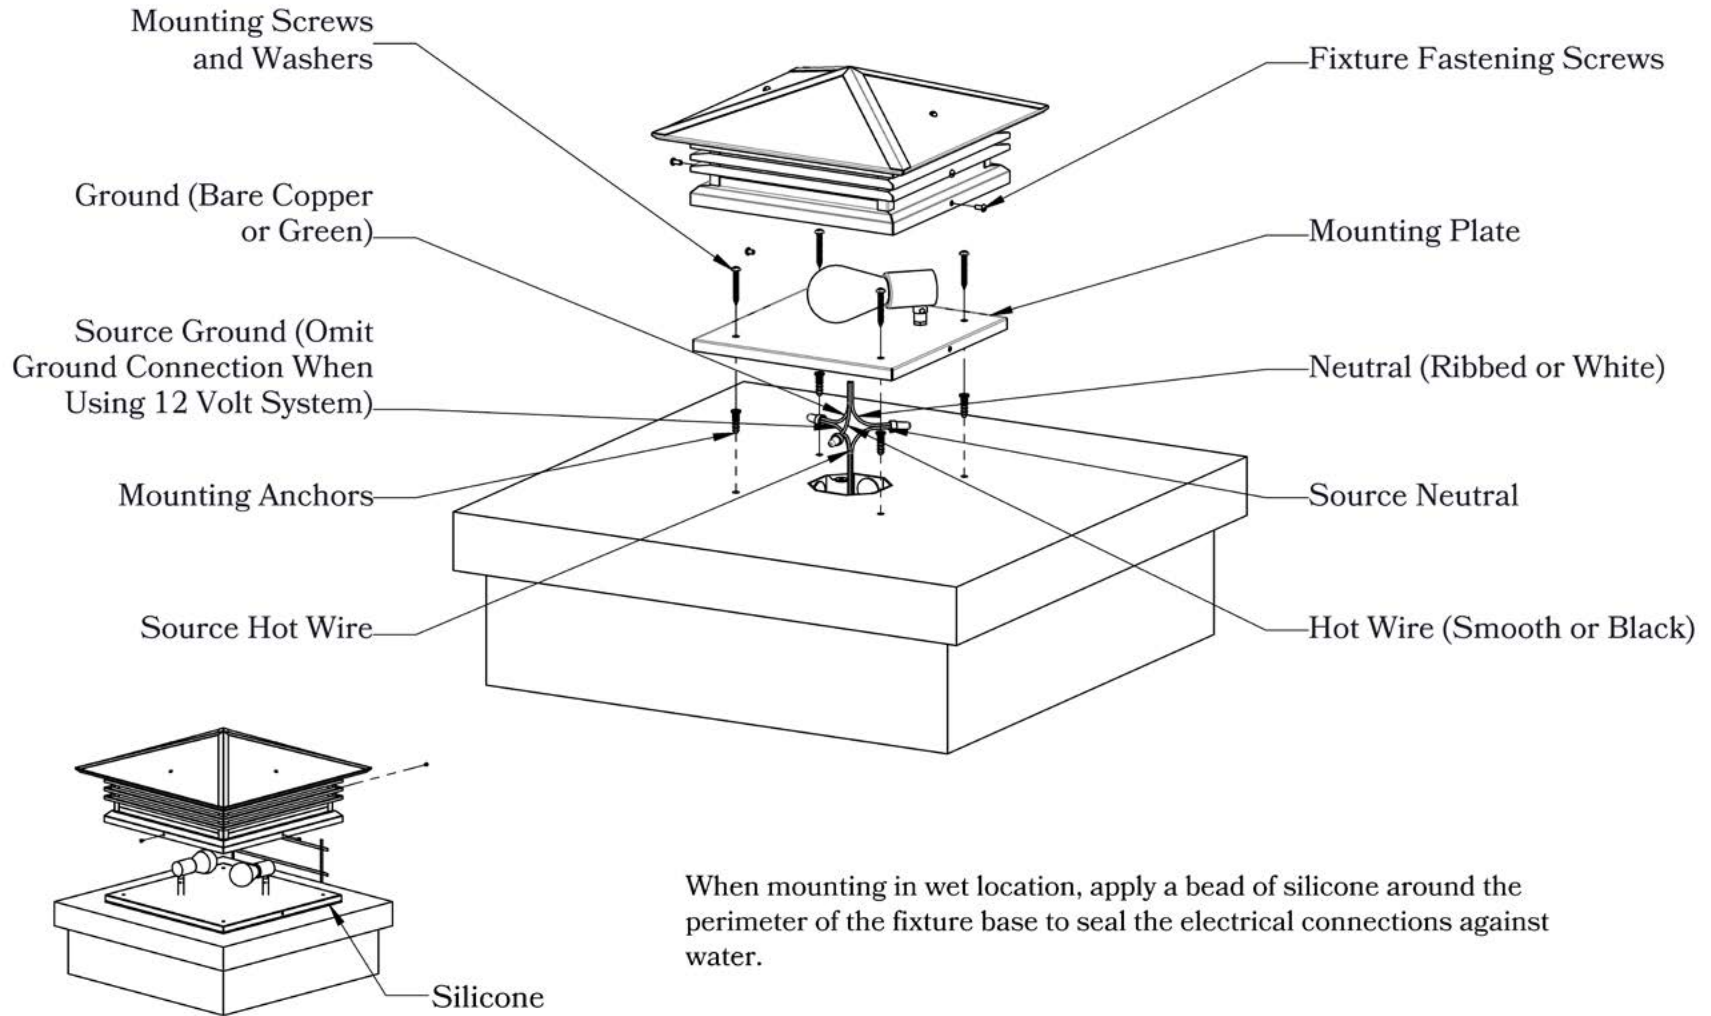

## DESIGNS AVAILABLE IN THIS SERIES

Cross

Scrollwork Cross

Scrollwork Heart

Glass Only

**MOUNTING INSTRUCTIONS • Column Light Version One**

When mounting in wet location, apply a bead of silicone around the perimeter of the fixture base to seal the electrical connections against water.