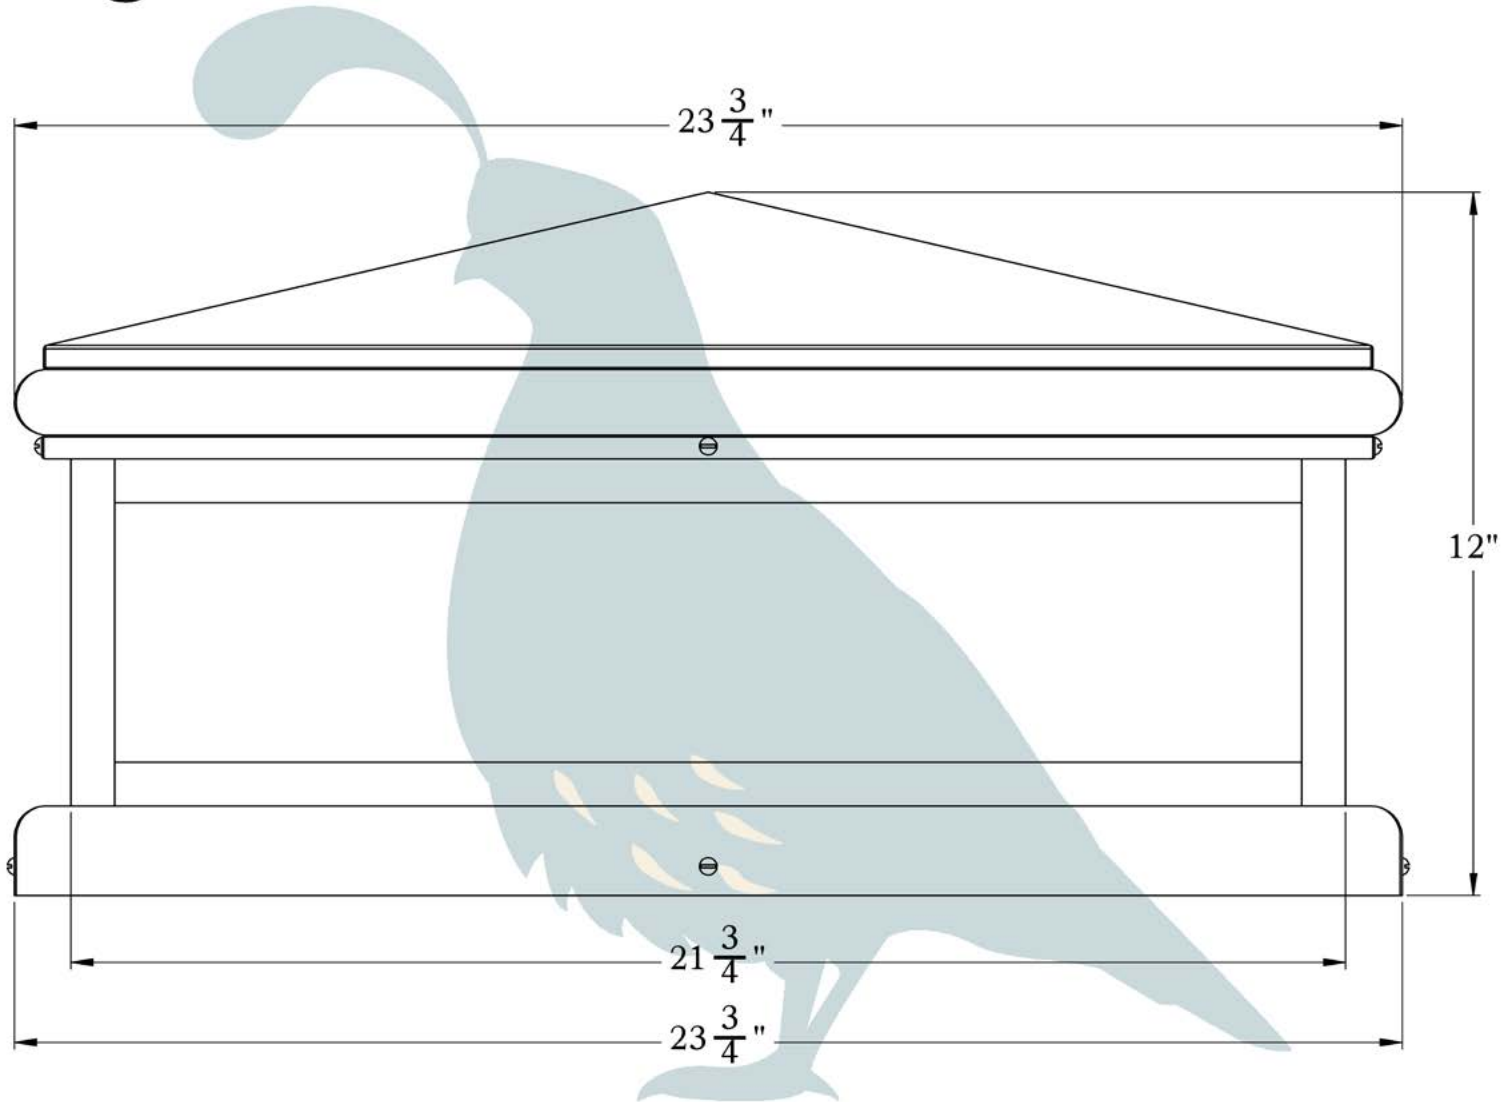

3X Large

975 N ENTERPRISE ST • ORANGE, CA 92867

PRODUCT No. | 2107-61
TITLE | Montecito
UL RATING | Wet

LAMP BASE | Medium Base (E26)
MAX WATTAGE | 4-60W
VOLTAGE | 12V or 120V

PROPRIETARY AND CONFIDENTIAL
The information contained in this drawing is the sole property of Old California. Any reproduction in part or as a whole without written permission from Old California is prohibited.