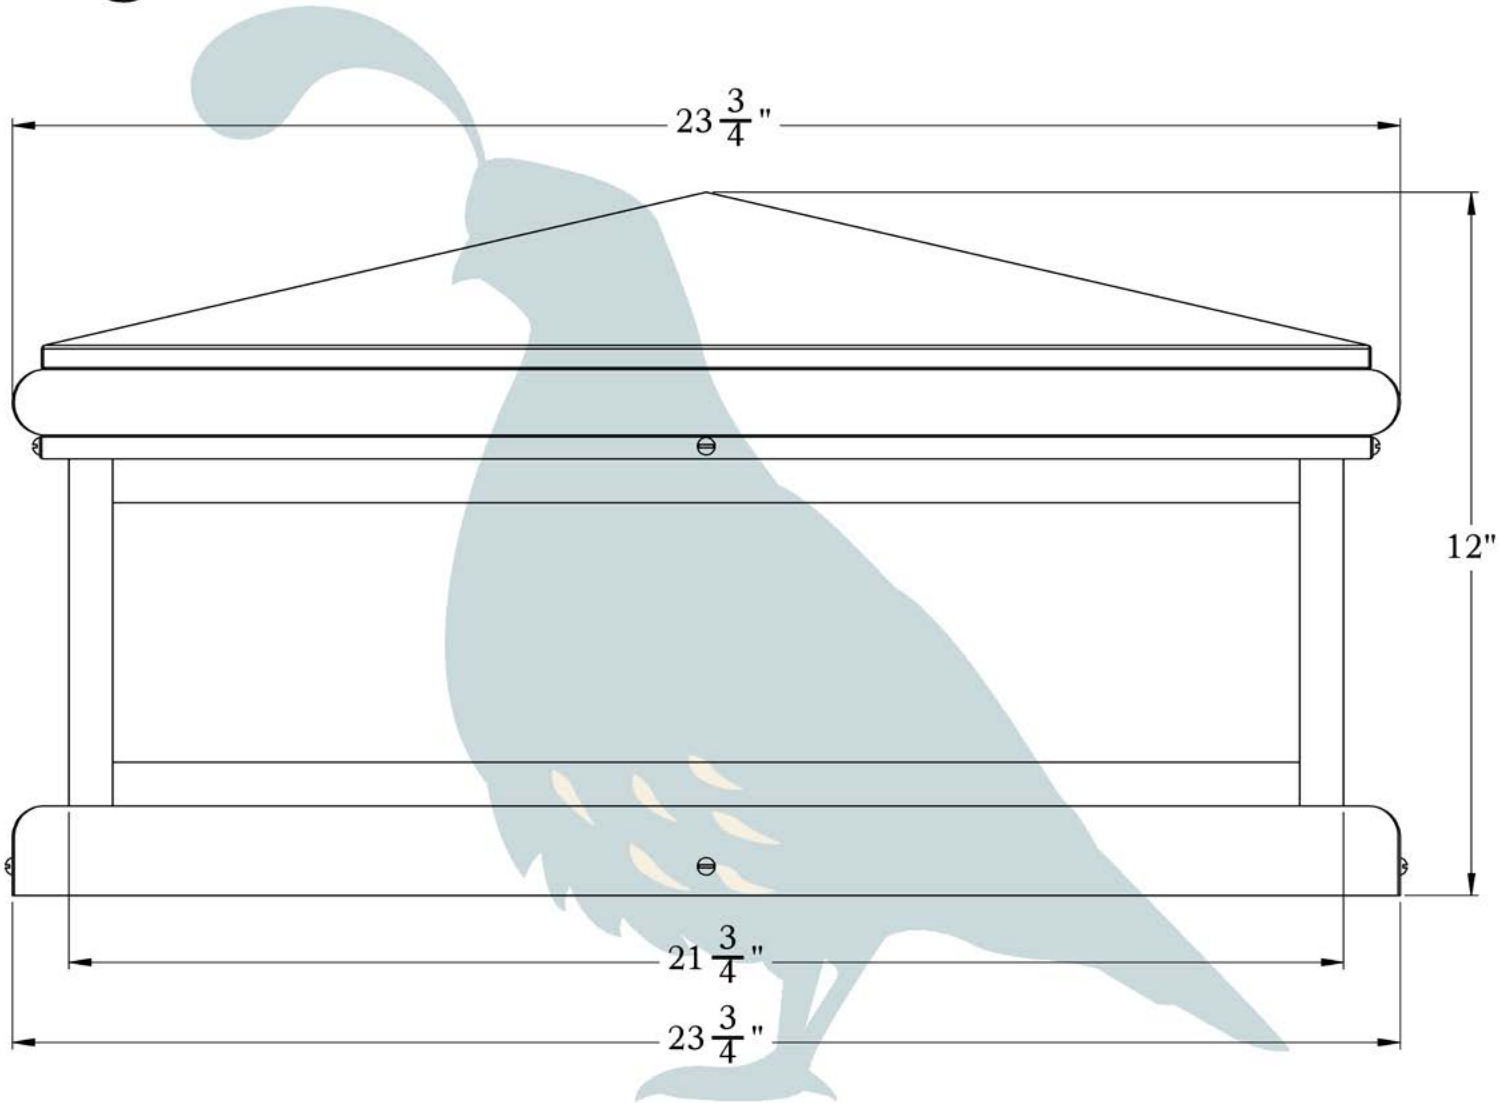

3X Large

975 N ENTERPRISE ST • ORANGE, CA 92867

PRODUCT No. | 2107-61
TITLE | Montecito
UL RATING | Wet

LAMP BASE | Medium Base (E26)
MAX WATTAGE | 4-60W
VOLTAGE | 12V or 120V

PROPRIETARY AND CONFIDENTIAL
The information contained in this drawing is the sole property of Old California. Any reproduction in part or as a whole without written permission from Old California is prohibited.