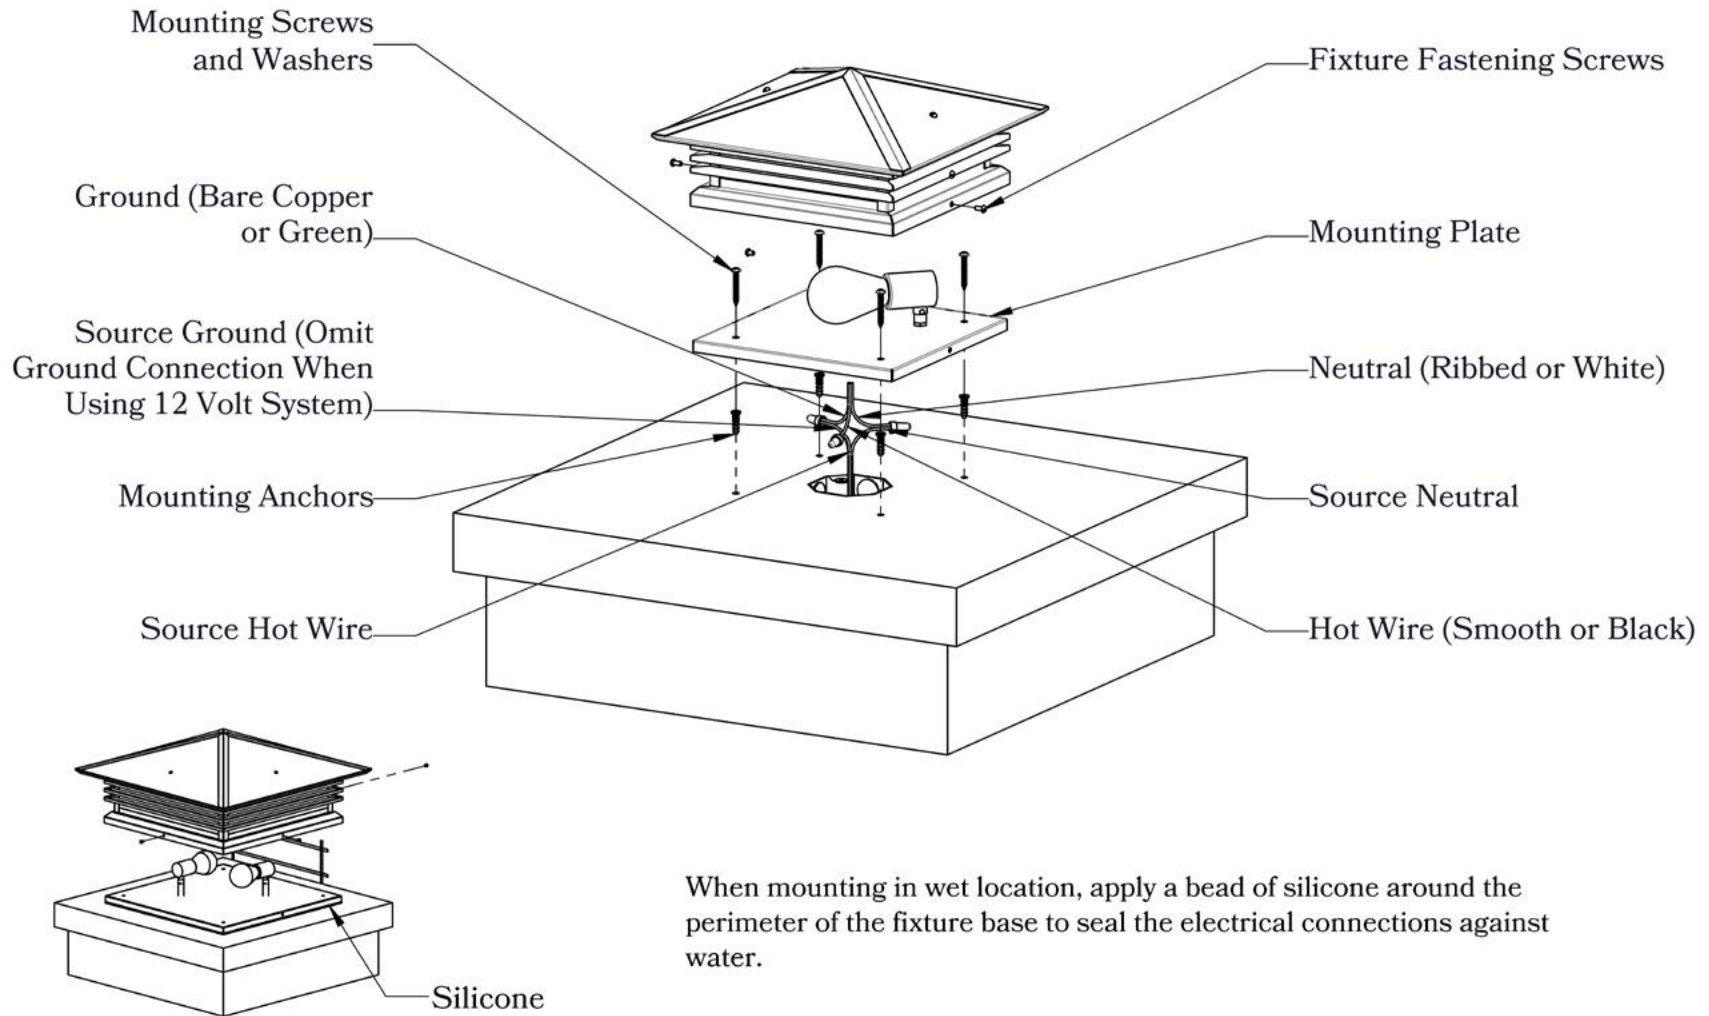

## DESIGNS AVAILABLE IN THIS SERIES

Cross

Scrollwork Cross

Scrollwork Heart

Glass Only

**MOUNTING INSTRUCTIONS • Column Light Version One**

When mounting in wet location, apply a bead of silicone around the perimeter of the fixture base to seal the electrical connections against water.