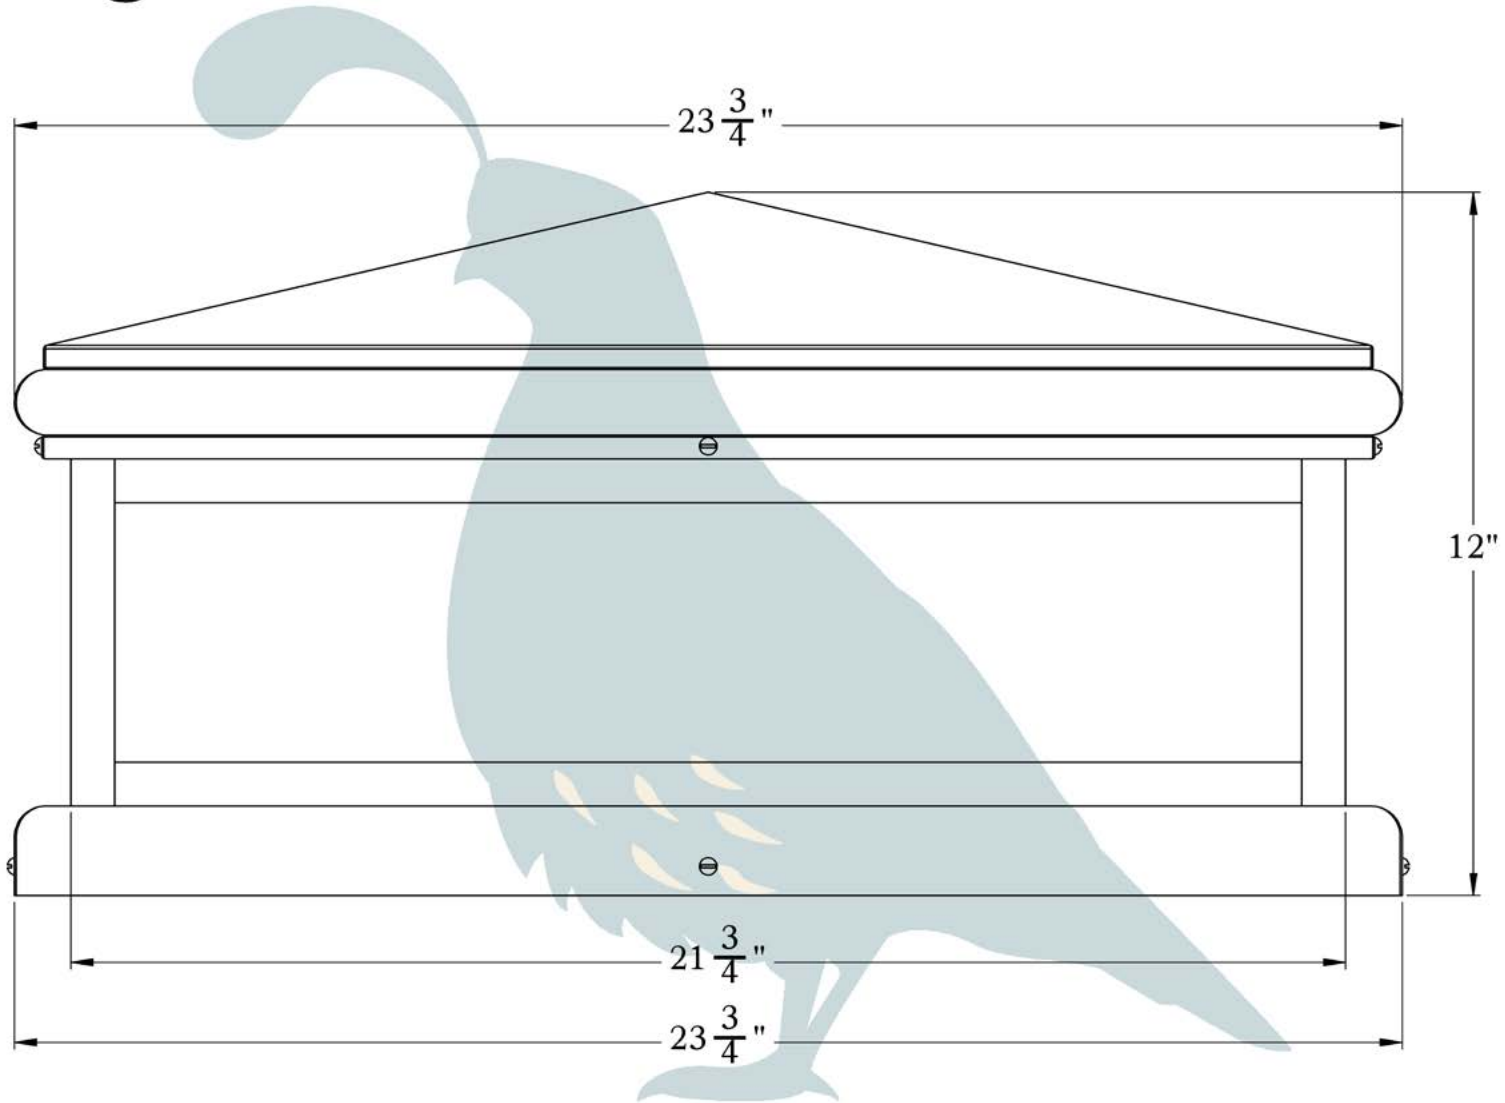

PRODUCT NO. 2107-61-W16

THE MONTECITO SERIES

Shallow Column Mount Lantern with Scrollwork Heart

3XL

OLD CALIFORNIA
FINE LIGHTING & HOME GOODS

3X Large

975 N ENTERPRISE ST • ORANGE, CA 92867

PRODUCT No. | 2107-61
TITLE | Montecito
UL RATING | Wet

LAMP BASE | Medium Base (E26)
MAX WATTAGE | 4-60W
VOLTAGE | 12V or 120V

PROPRIETARY AND CONFIDENTIAL
The information contained in this drawing is the sole property of Old California. Any reproduction in part or as a whole without written permission from Old California is prohibited.

DIMENSIONS

Roof Width	23 3/4"
Body Width	21 3/4"
Height	12"
Mounting Base	23 3/4"

ELECTRICAL SPECS

UL Rating	Wet
Voltage	12V or 120V
Socket Type	Medium Base - E26
Number of Light Bulbs	4
Max Wattage per Bulb	60W
LED Bulb	Supplied

ADDITIONAL INFORMATION

Manufacturer	Old California
Mounting Location	Exterior Only
Material	Brass
Multiple Overlay Options	Yes

DESIGNS AVAILABLE IN THIS SERIES

Cross

Scrollwork Cross

Scrollwork Heart

Glass Only