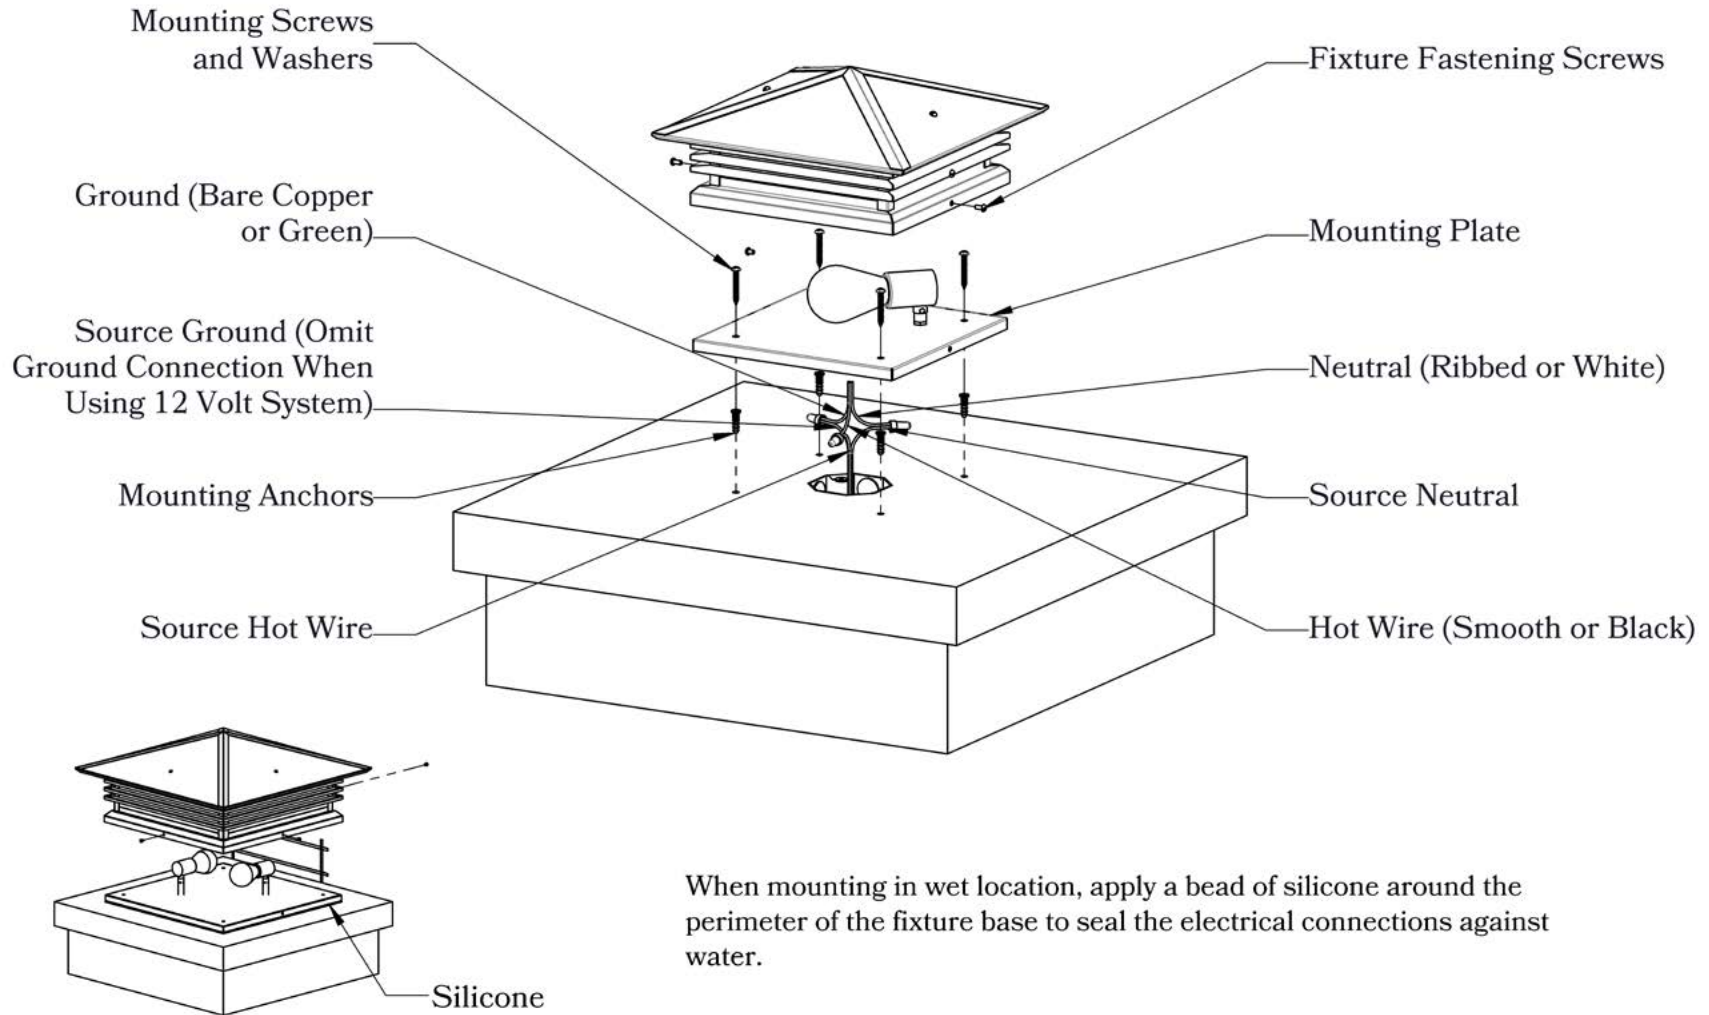

DIMENSIONS

Roof Width	23 3/4"
Body Width	21 3/4"
Height	12"
Mounting Base	23 3/4"

ELECTRICAL SPECS

UL Rating	Wet
Voltage	12V or 120V
Socket Type	Medium Base - E26
Number of Light Bulbs	4
Max Wattage per Bulb	60W
LED Bulb	Supplied

ADDITIONAL INFORMATION

Manufacturer	Old California
Mounting Location	Exterior Only
Material	Brass
Multiple Overlay Options	Yes

DESIGNS AVAILABLE IN THIS SERIES

Cross

Scrollwork Cross

Scrollwork Heart

Glass Only

MOUNTING INSTRUCTIONS • Column Light Version One**CAUTION—DISCONNECT POWER**

Always shut off power when installing or repairing this (or any other) electrical appliance. Failure to do so may result in severe injury or death. This product must be installed in accordance with applicable installation codes by a person familiar with the construction and operation of the product, and the hazards involved.