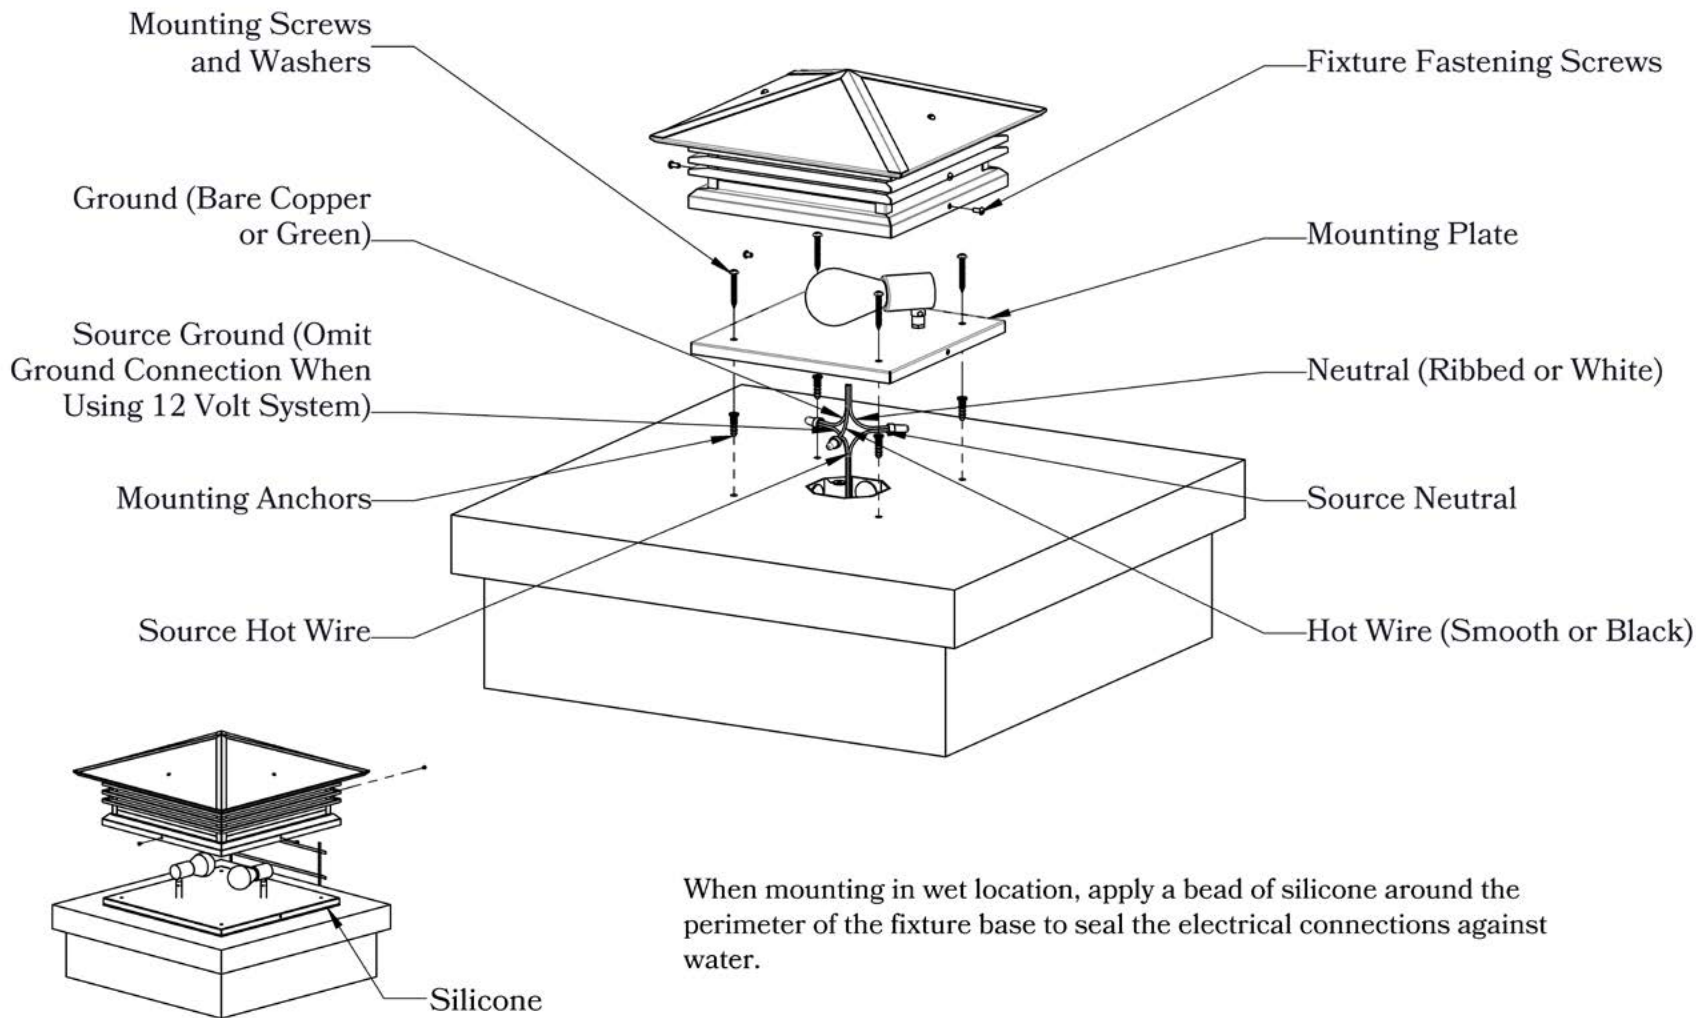

## DESIGNS AVAILABLE IN THIS SERIES

Cross

Scrollwork Cross

Scrollwork Heart

Glass Only

### MOUNTING INSTRUCTIONS • Column Light Version One

When mounting in wet location, apply a bead of silicone around the perimeter of the fixture base to seal the electrical connections against water.

**CAUTION—DISCONNECT POWER**