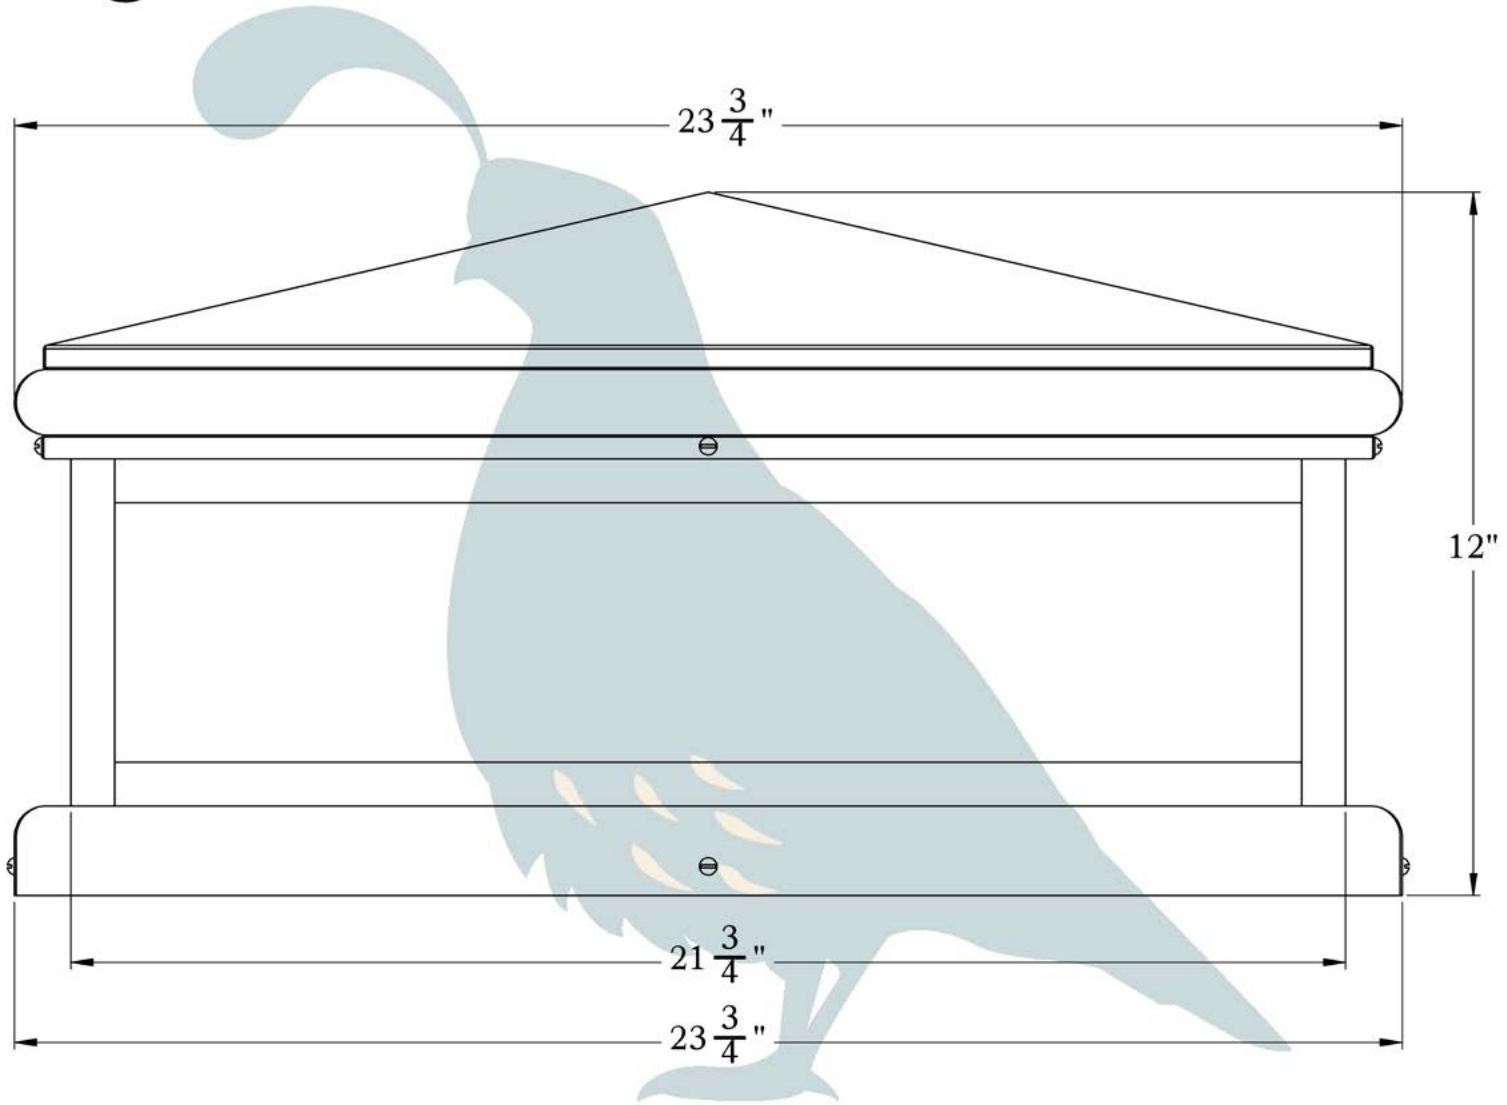

PRODUCT NO. 2107-61-XX

THE MONTECITO SERIES  
**Shallow Column Mount Lantern**

3XL

**OLD CALIFORNIA**  
FINE LIGHTING & HOME GOODS

# 3X Large

975 N ENTERPRISE ST • ORANGE, CA 92867

PRODUCT No. | 2107-61  
TITLE | Montecito  
UL RATING | Wet

LAMP BASE | Medium Base (E26)  
MAX WATTAGE | 4-60W  
VOLTAGE | 12V or 120V

**PROPRIETARY AND CONFIDENTIAL**  
The information contained in this drawing is the sole property of Old California. Any reproduction in part or as a whole without written permission from Old California is prohibited.

## DIMENSIONS

Roof Width	23 3/4"
Body Width	21 3/4"
Height	12"
Mounting Base	23 3/4"