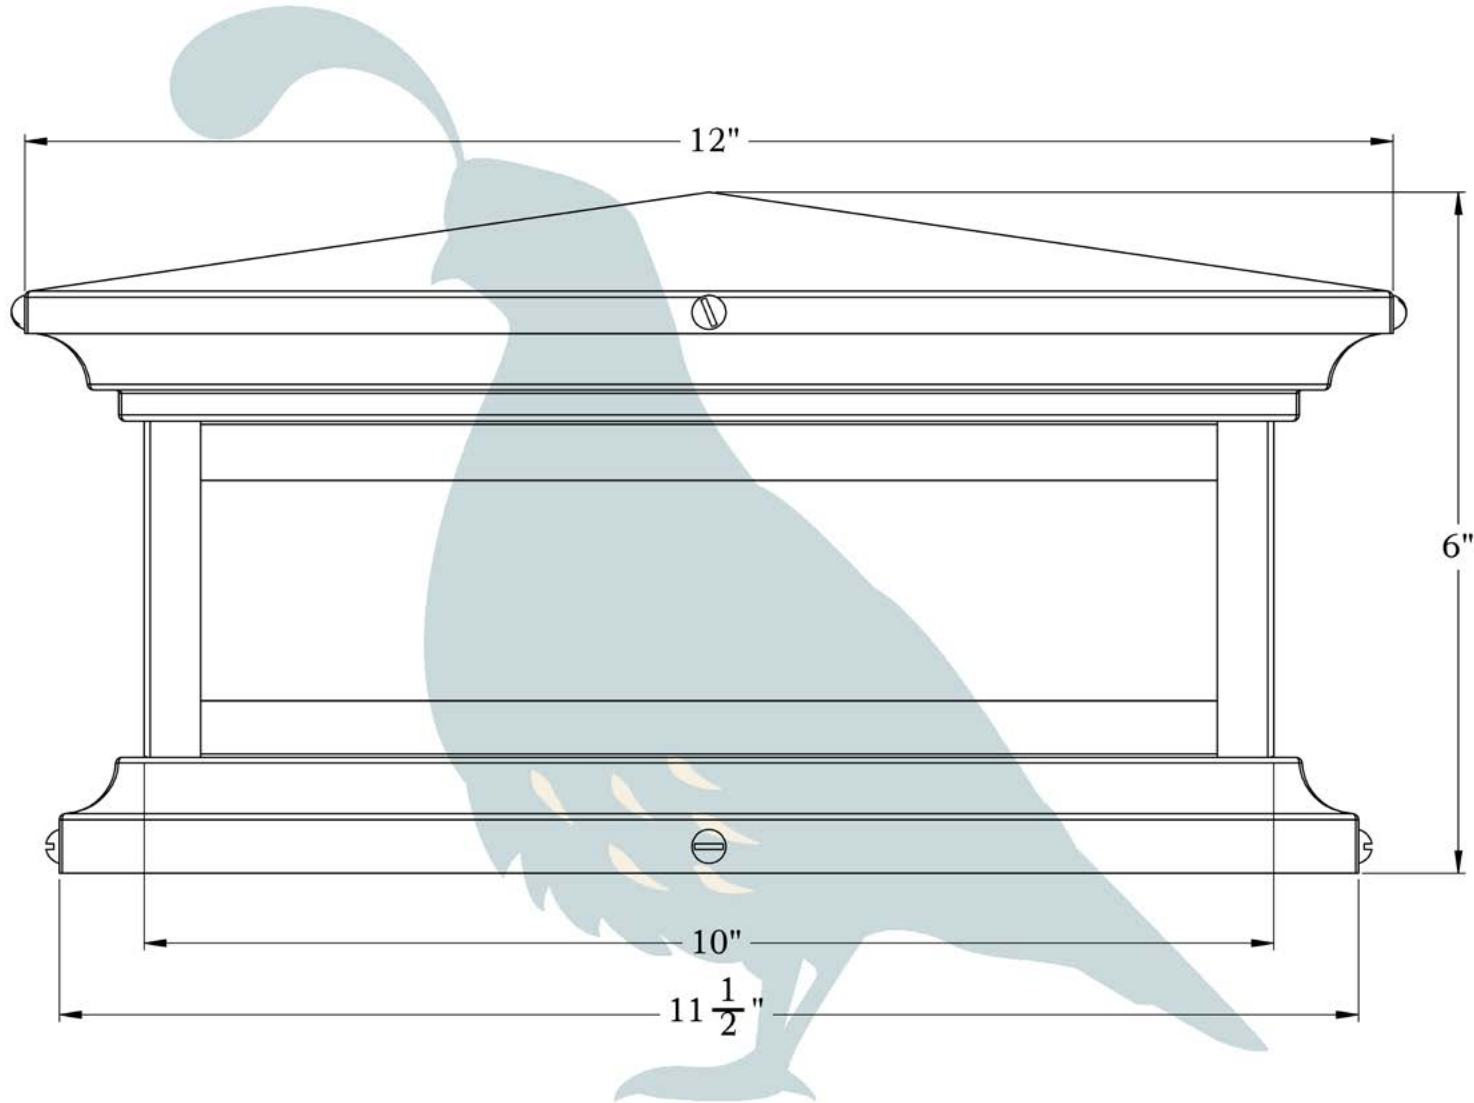

PRODUCT NO. 2203-61-W14

THE HAMPTON SERIES  
**Shallow Column Mount Lantern with Cross**  
MEDIUM

**OLD CALIFORNIA**  
FINE LIGHTING &  
HOME GOODS

# Medium

PRODUCT No. | 2203-61  
TITLE | Hampton  
UL RATING | Wet

LAMP BASE | Medium Base (E26)  
MAX WATTAGE | 60W  
VOLTAGE | 12V or 120V

**PROPRIETARY AND CONFIDENTIAL**  
The information contained in this drawing is the sole property of Old California. Any reproduction in part or as a whole without written permission from Old California is prohibited.

## DIMENSIONS

Roof Width	12"
Body Width	10"
Height	6"
Mounting Base	11 1/2"