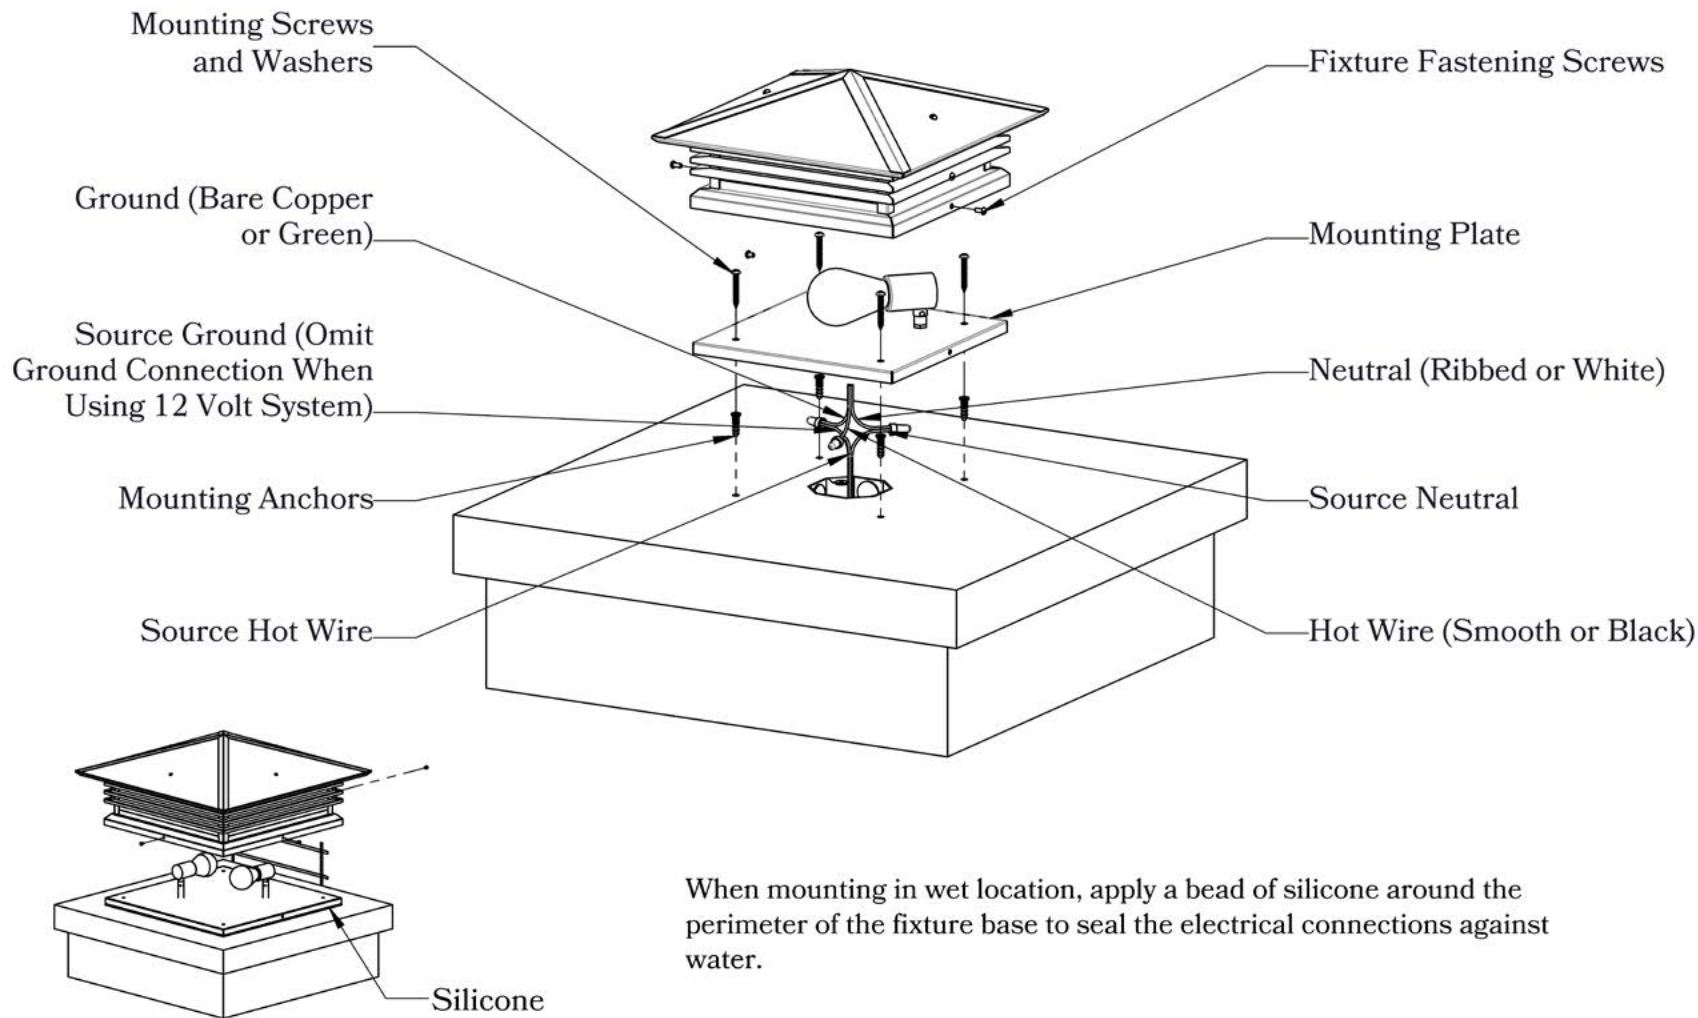

DIMENSIONS

Roof Width	12"
Body Width	10"
Height	6"
Mounting Base	11 1/2"

DESIGNS AVAILABLE IN THIS SERIES

Cross

Scrollwork Cross

Scrollwork Heart

Glass Only

ELECTRICAL SPECS

UL Rating	Wet
Voltage	12V or 120V
Socket Type	Medium Base - E26
Number of Light Bulbs	1
Max Wattage per Bulb	60W
LED Bulb	Supplied

ADDITIONAL INFORMATION

Manufacturer	Old California
Mounting Location	Exterior Only
Material	Brass
Multiple Overlay Options	Yes

MOUNTING INSTRUCTIONS • Column Light Version One

When mounting in wet location, apply a bead of silicone around the perimeter of the fixture base to seal the electrical connections against water.

CAUTION—DISCONNECT POWER