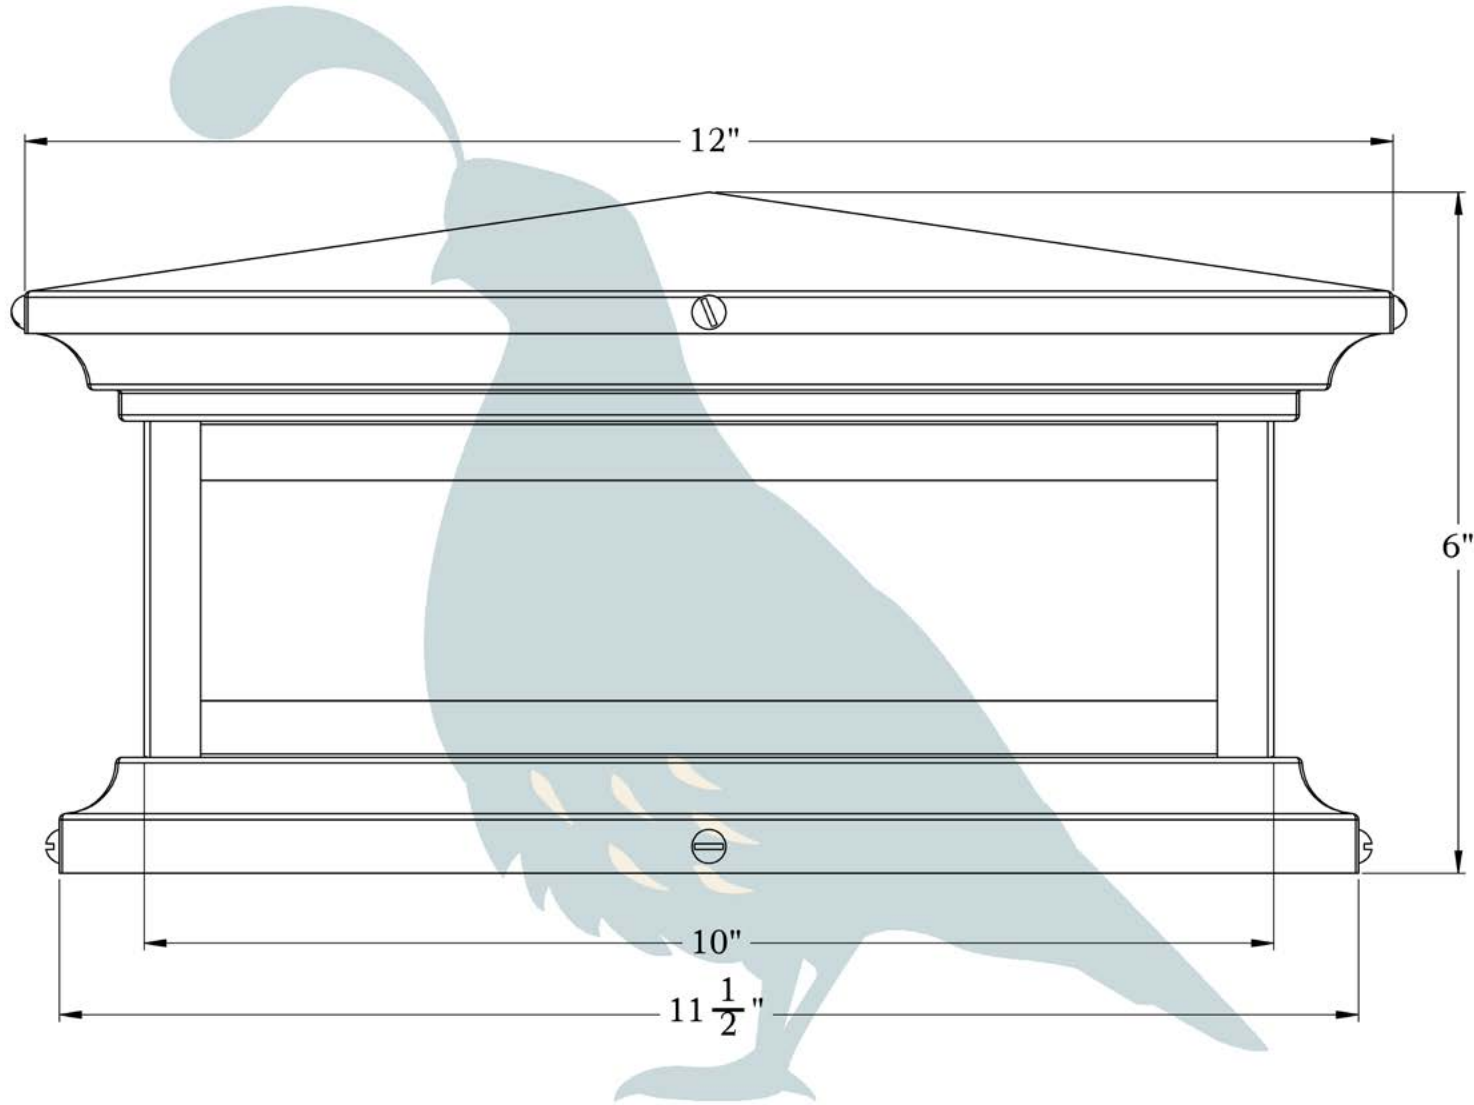

PRODUCT NO. 2203-61-W15

THE HAMPTON SERIES
Shallow Column Mount Lantern with Scrollwork Cross
MEDIUM

OLD CALIFORNIA
FINE LIGHTING & HOME GOODS

Medium

OLD CALIFORNIA
975 N ENTERPRISE ST • ORANGE, CA 92867

PRODUCT No. | 2203-61
TITLE | Hampton
UL RATING | Wet

LAMP BASE | Medium Base (E26)
MAX WATTAGE | 60W
VOLTAGE | 12V or 120V

PROPRIETARY AND CONFIDENTIAL
The information contained in this drawing is the sole property of Old California. Any reproduction in part or as a whole without written permission from Old California is prohibited.

DIMENSIONS

Roof Width	12"
Body Width	10"
Height	6"
Mounting Base	11 1/2"

DESIGNS AVAILABLE IN THIS SERIES

Cross

Scrollwork Cross

Scrollwork Heart

Glass Only

ELECTRICAL SPECS

UL Rating	Wet
Voltage	12V or 120V
Socket Type	Medium Base - E26
Number of Light Bulbs	1
Max Wattage per Bulb	60W
LED Bulb	Supplied

ADDITIONAL INFORMATION

Manufacturer	Old California
Mounting Location	Exterior Only
Material	Brass
Multiple Overlay Options	Yes