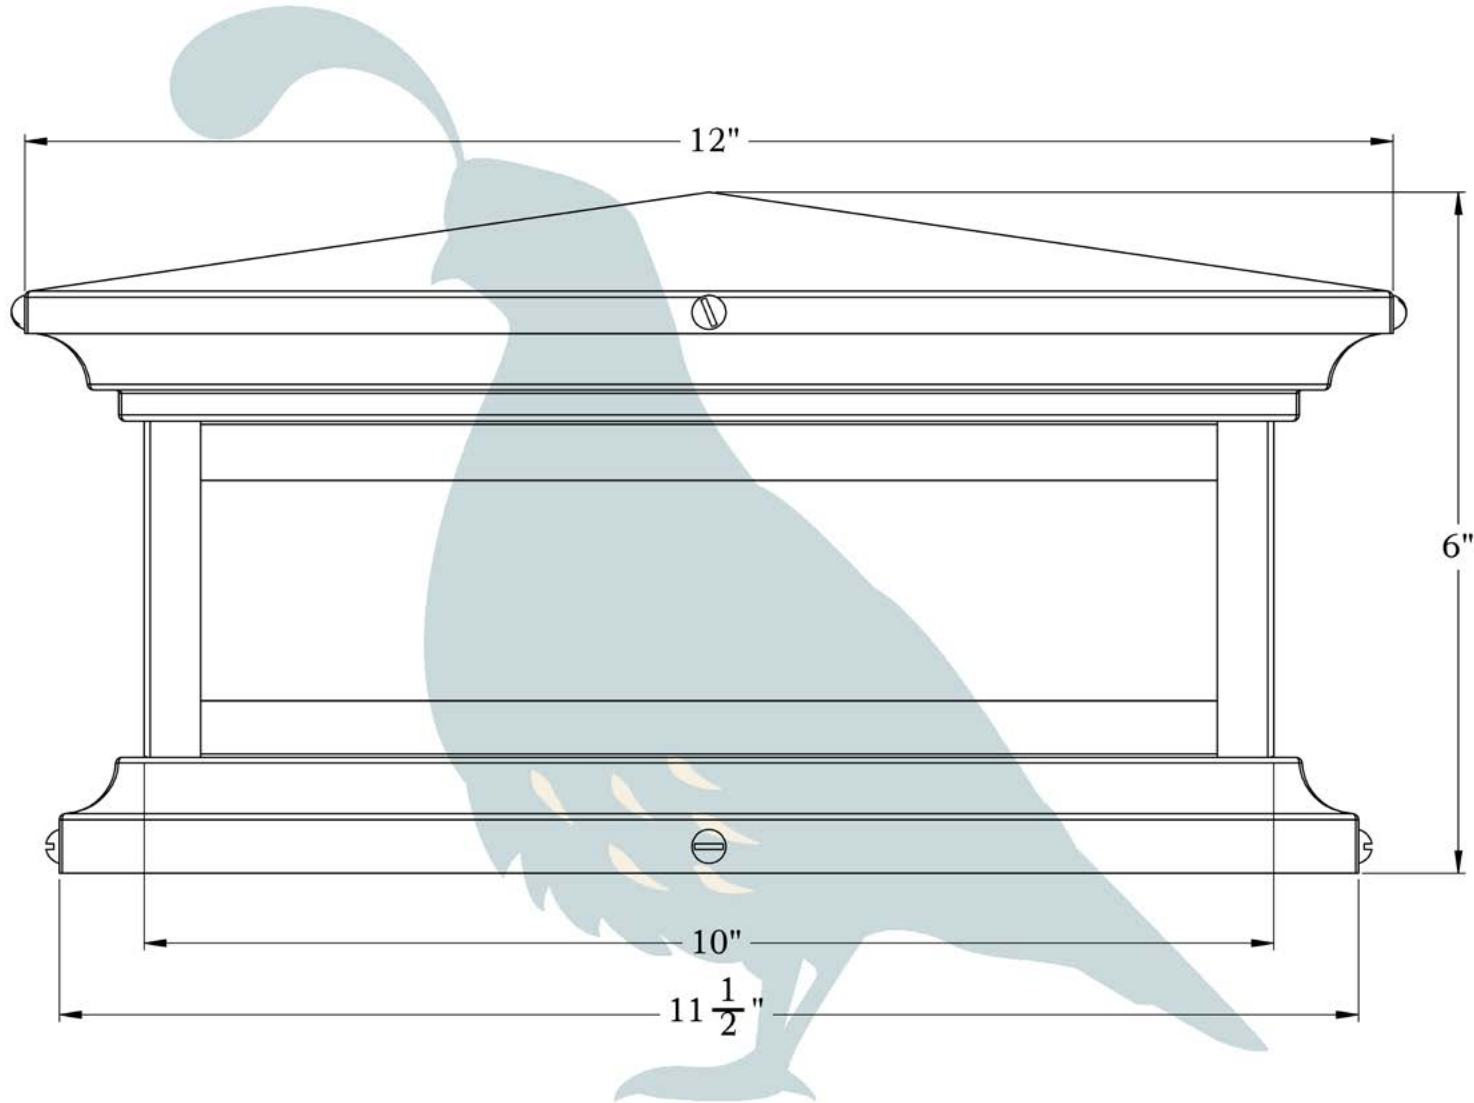

PRODUCT NO. 2203-61-W16

THE HAMPTON SERIES  
**Shallow Column Mount Lantern with Scrollwork Heart**  
MEDIUM

**OLD CALIFORNIA**  
FINE LIGHTING &  
HOME GOODS

# Medium

  
975 N ENTERPRISE ST • ORANGE, CA 92867

PRODUCT No. | 2203-61  
TITLE | Hampton  
UL RATING | Wet

LAMP BASE | Medium Base (E26)  
MAX WATTAGE | 60W  
VOLTAGE | 12V or 120V

**PROPRIETARY AND CONFIDENTIAL**  
The information contained in this drawing is the sole property of Old California. Any reproduction in part or as a whole without written permission from Old California is prohibited.

## DIMENSIONS

Roof Width	12"
Body Width	10"
Height	6"
Mounting Base	11 1/2"