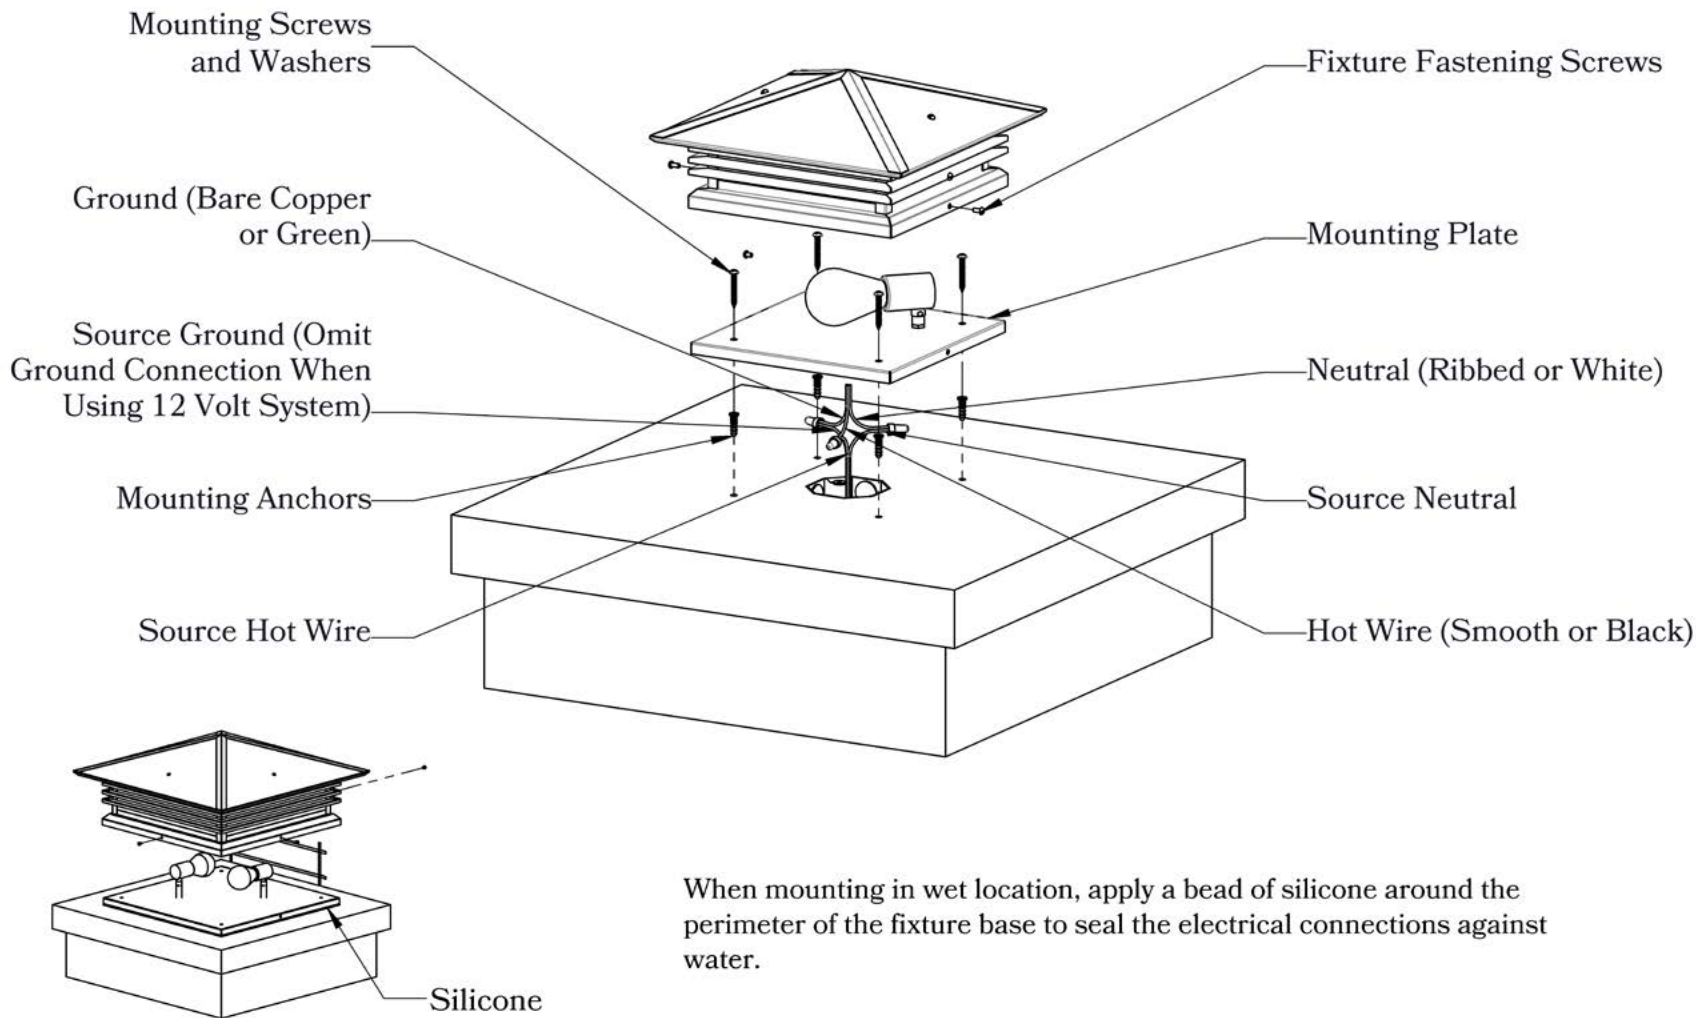

### MOUNTING INSTRUCTIONS • Column Light Version One

When mounting in wet location, apply a bead of silicone around the perimeter of the fixture base to seal the electrical connections against water.