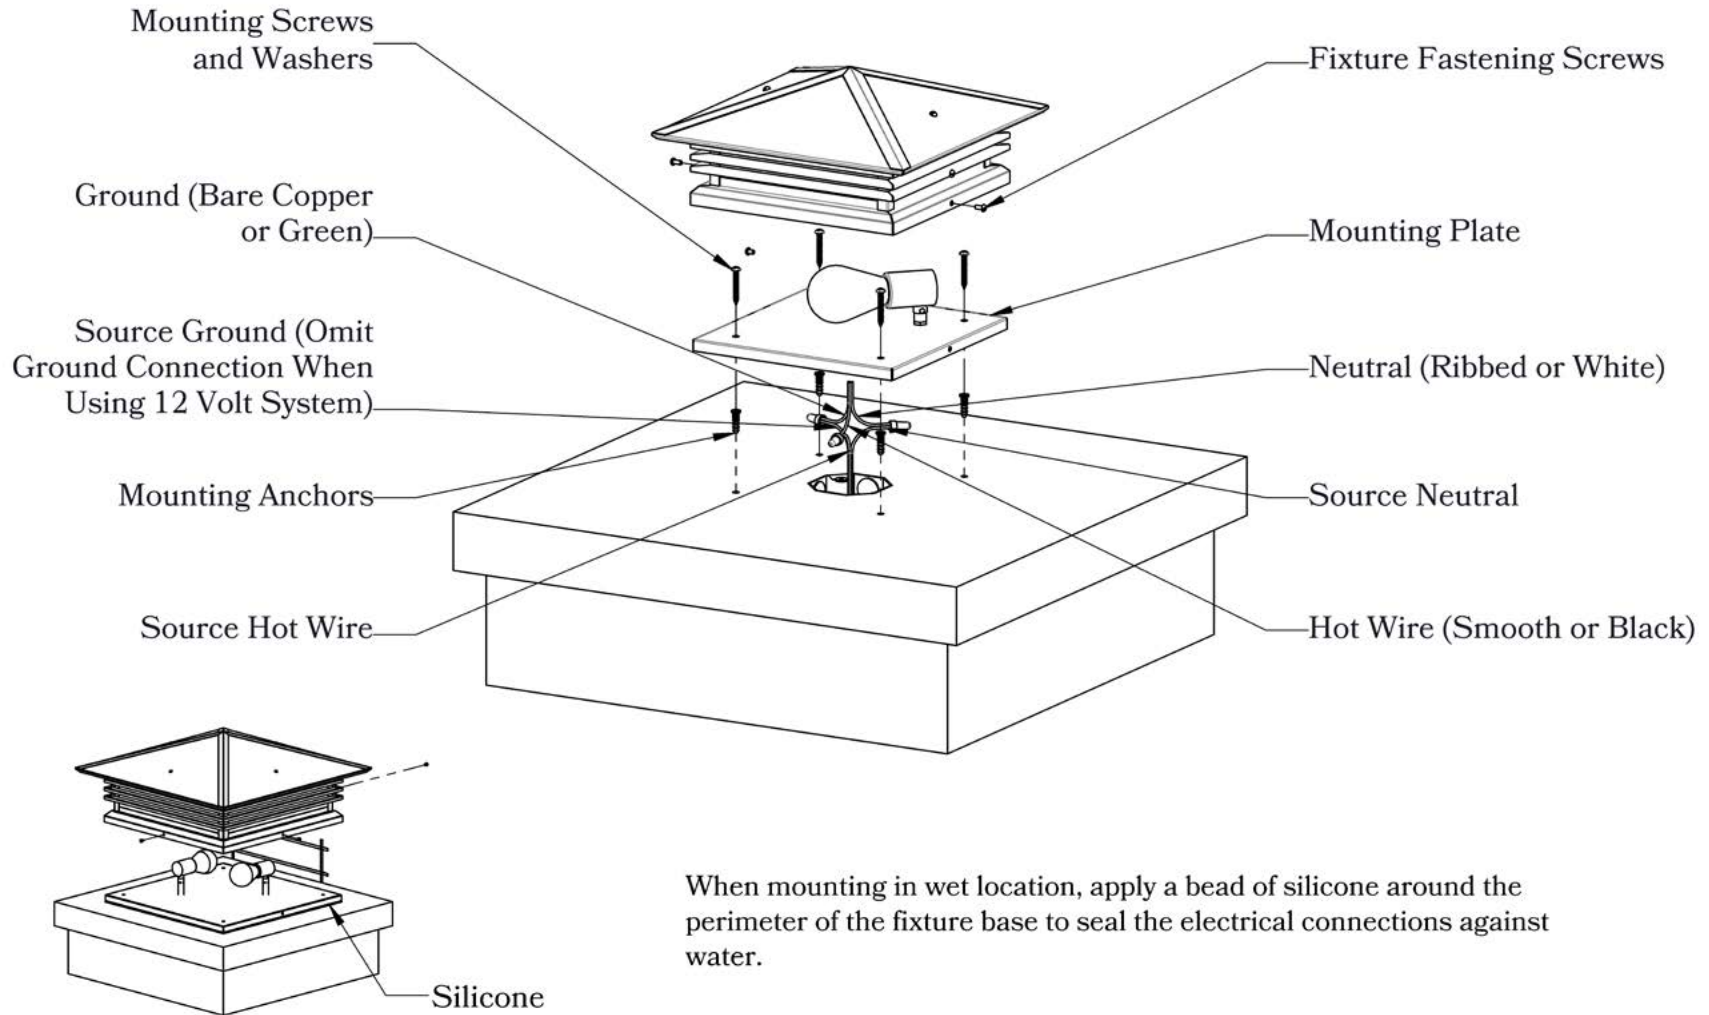

DIMENSIONS

Roof Width	12"
Body Width	10"
Height	6"
Mounting Base	11 1/2"

DESIGNS AVAILABLE IN THIS SERIES

Cross

Scrollwork Cross

Scrollwork Heart

Glass Only

ELECTRICAL SPECS

UL Rating	Wet
Voltage	12V or 120V
Socket Type	Medium Base - E26
Number of Light Bulbs	1
Max Wattage per Bulb	60W
LED Bulb	Supplied

ADDITIONAL INFORMATION

Manufacturer	Old California
Mounting Location	Exterior Only
Material	Brass
Multiple Overlay Options	Yes

MOUNTING INSTRUCTIONS • Column Light Version One

When mounting in wet location, apply a bead of silicone around the perimeter of the fixture base to seal the electrical connections against water.

CAUTION—DISCONNECT POWER