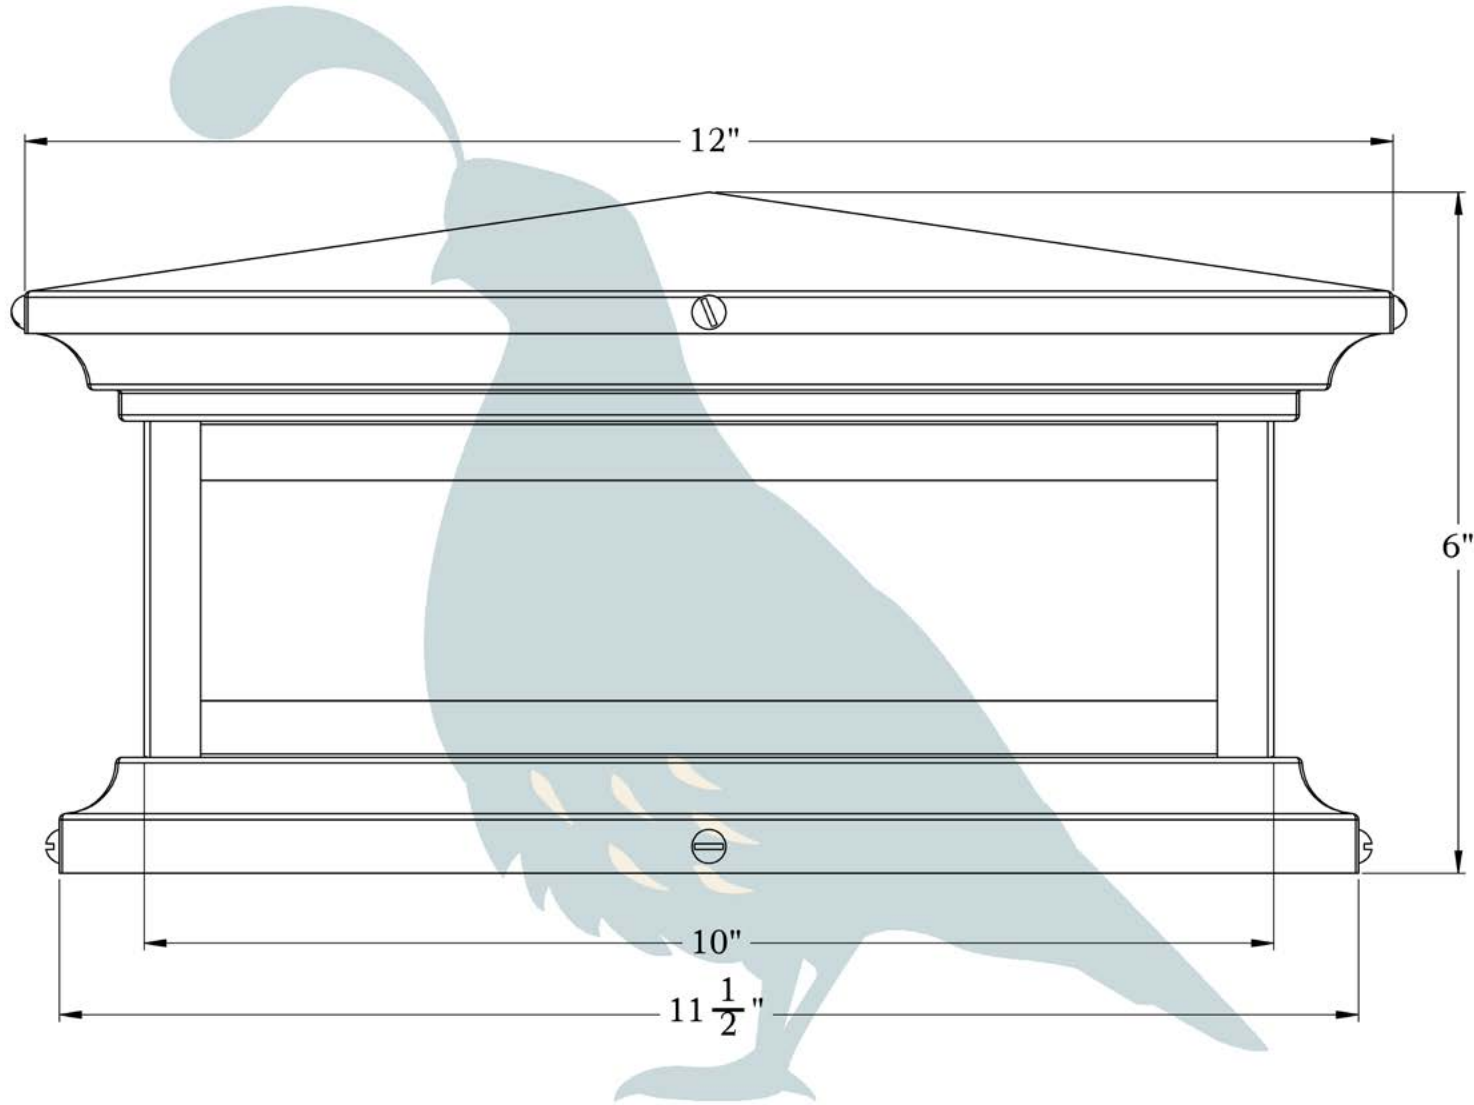

PRODUCT NO. 2203-61-XX

THE HAMPTON SERIES
Shallow Column Mount Lantern
MEDIUM

OLD CALIFORNIA
FINE LIGHTING & HOME GOODS

Medium

975 N ENTERPRISE ST • ORANGE, CA 92867

PRODUCT No. | 2203-61
TITLE | Hampton
UL RATING | Wet

LAMP BASE | Medium Base (E26)
MAX WATTAGE | 60W
VOLTAGE | 12V or 120V

PROPRIETARY AND CONFIDENTIAL
The information contained in this drawing is the sole property of Old California. Any reproduction in part or as a whole without written permission from Old California is prohibited.

DIMENSIONS

Roof Width	12"
Body Width	10"
Height	6"
Mounting Base	11 1/2"

DESIGNS AVAILABLE IN THIS SERIES

Cross

Scrollwork Cross

Scrollwork Heart

Glass Only

ELECTRICAL SPECS

UL Rating	Wet
Voltage	12V or 120V
Socket Type	Medium Base - E26
Number of Light Bulbs	1
Max Wattage per Bulb	60W
LED Bulb	Supplied

ADDITIONAL INFORMATION

Manufacturer	Old California
Mounting Location	Exterior Only
Material	Brass
Multiple Overlay Options	Yes