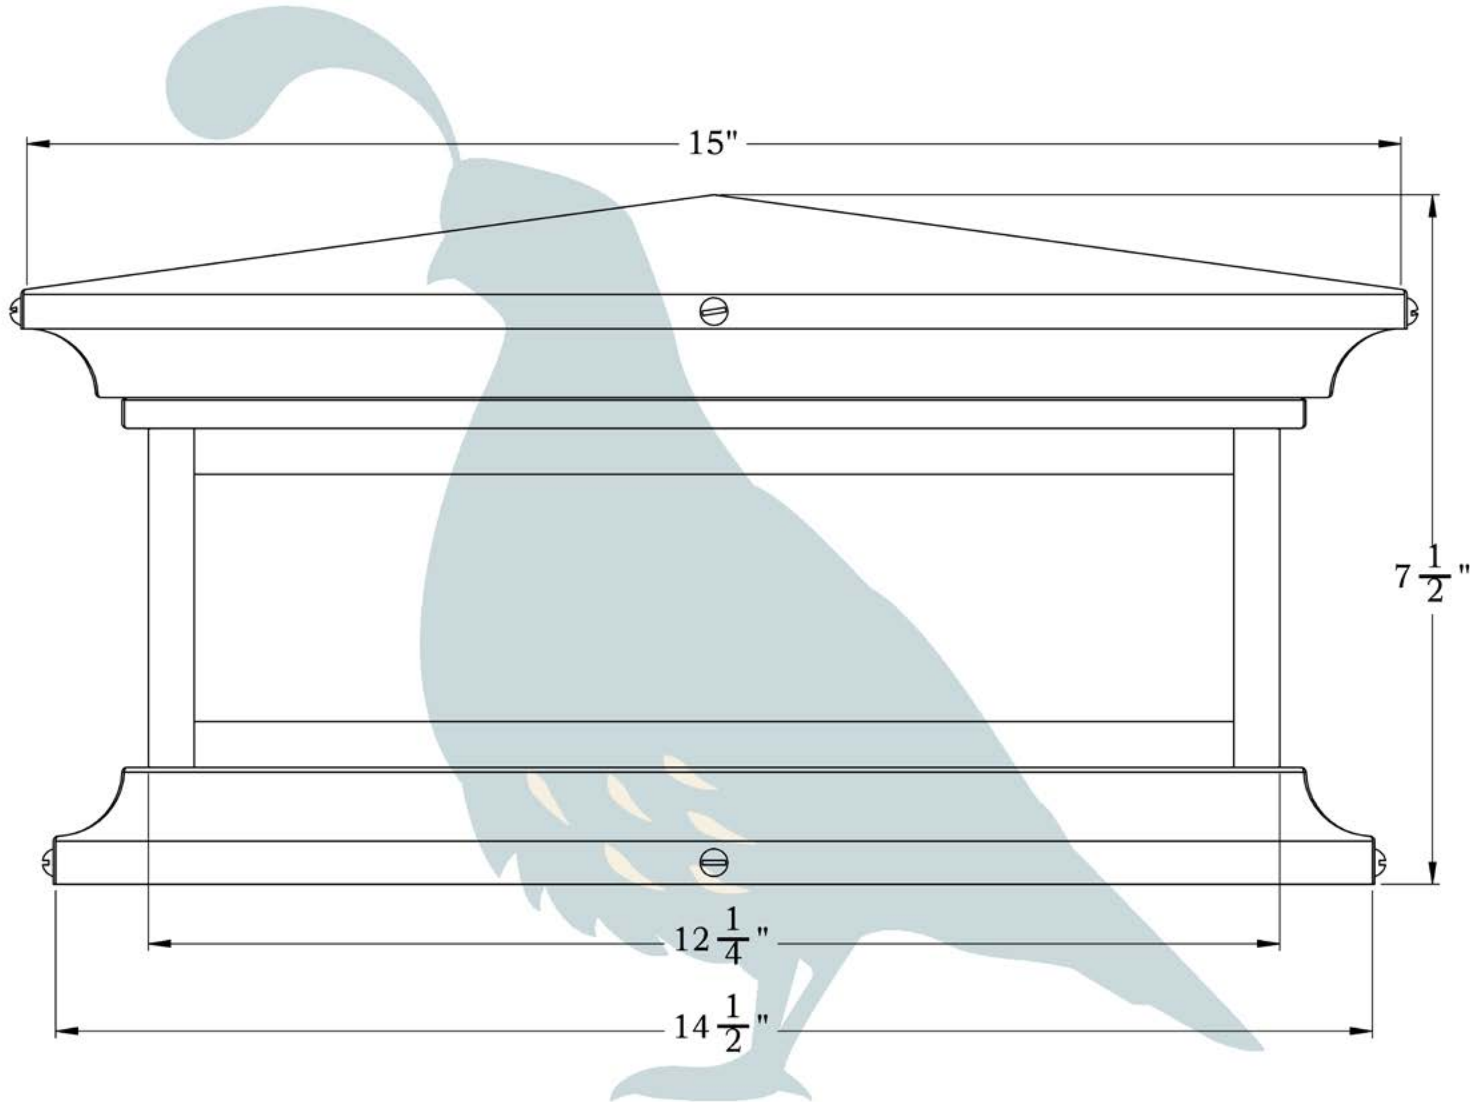

Large

975 N ENTERPRISE ST • ORANGE, CA 92867

PRODUCT No. | 2204-61
TITLE | Hampton
UL RATING | Wet

LAMP BASE | Medium Base (E26)
MAX WATTAGE | 2 - 60W
VOLTAGE | 12V or 120V

PROPRIETARY AND CONFIDENTIAL
The information contained in this drawing is the sole property of Old California. Any reproduction in part or as a whole without written permission from Old California is prohibited.