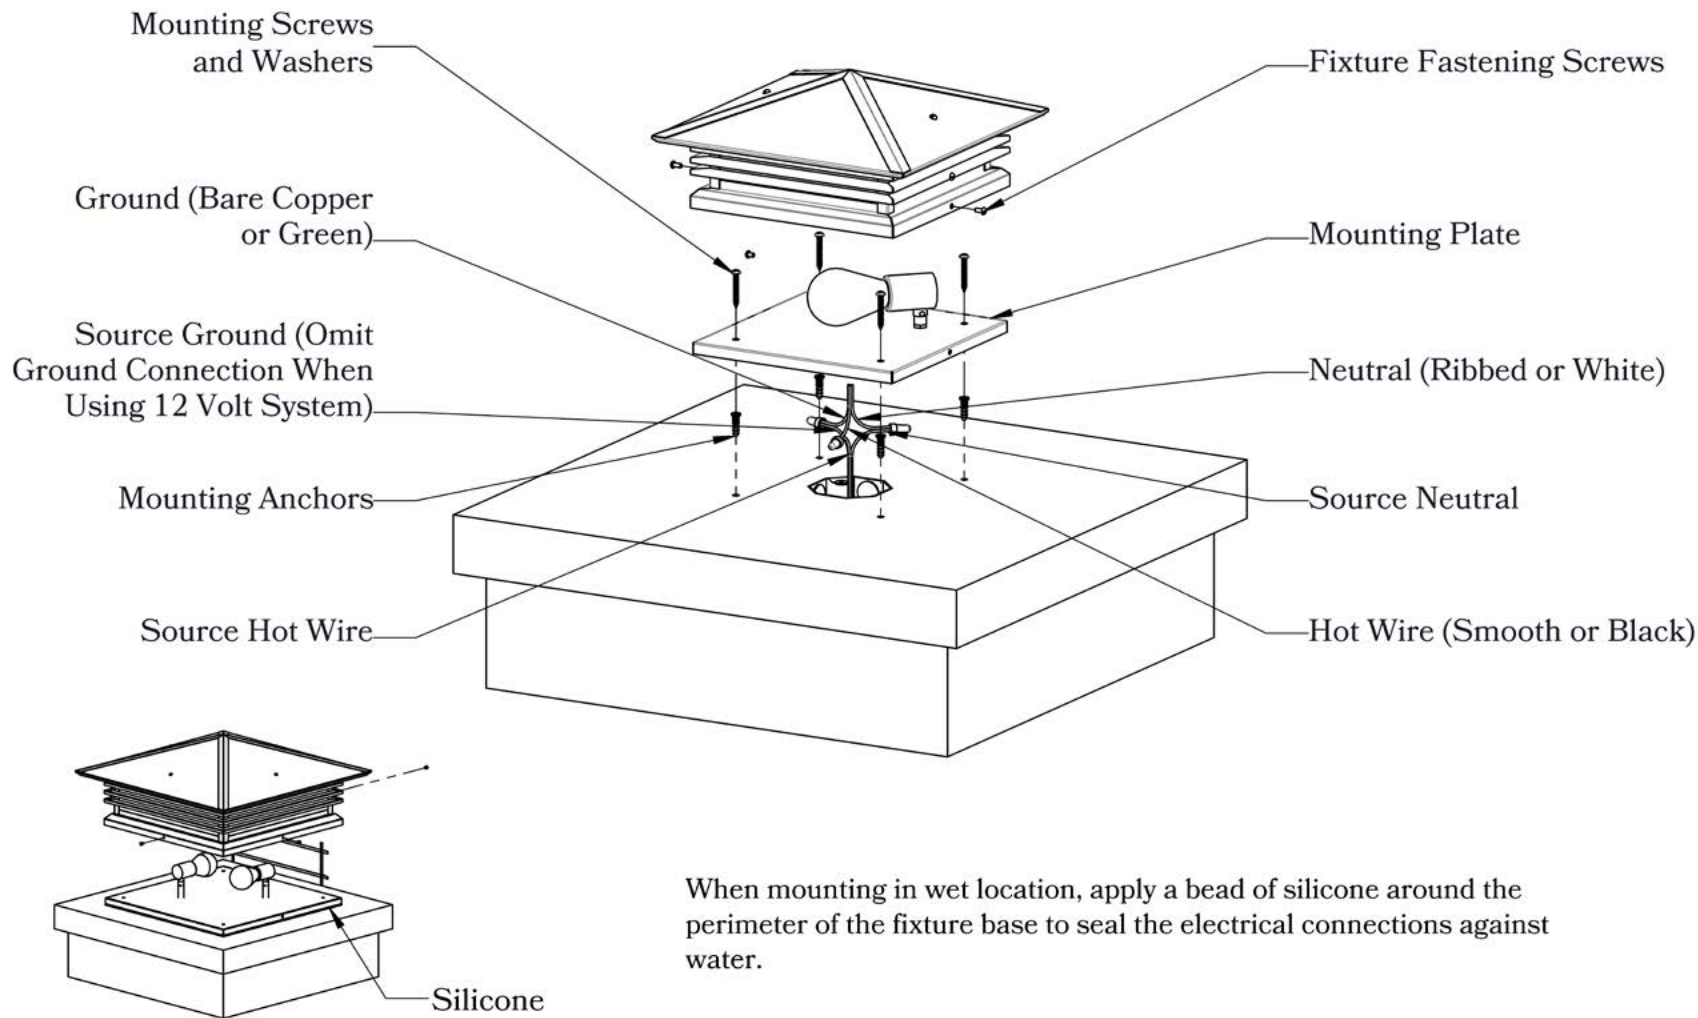

### MOUNTING INSTRUCTIONS • Column Light Version One

When mounting in wet location, apply a bead of silicone around the perimeter of the fixture base to seal the electrical connections against water.

**CAUTION—DISCONNECT POWER**