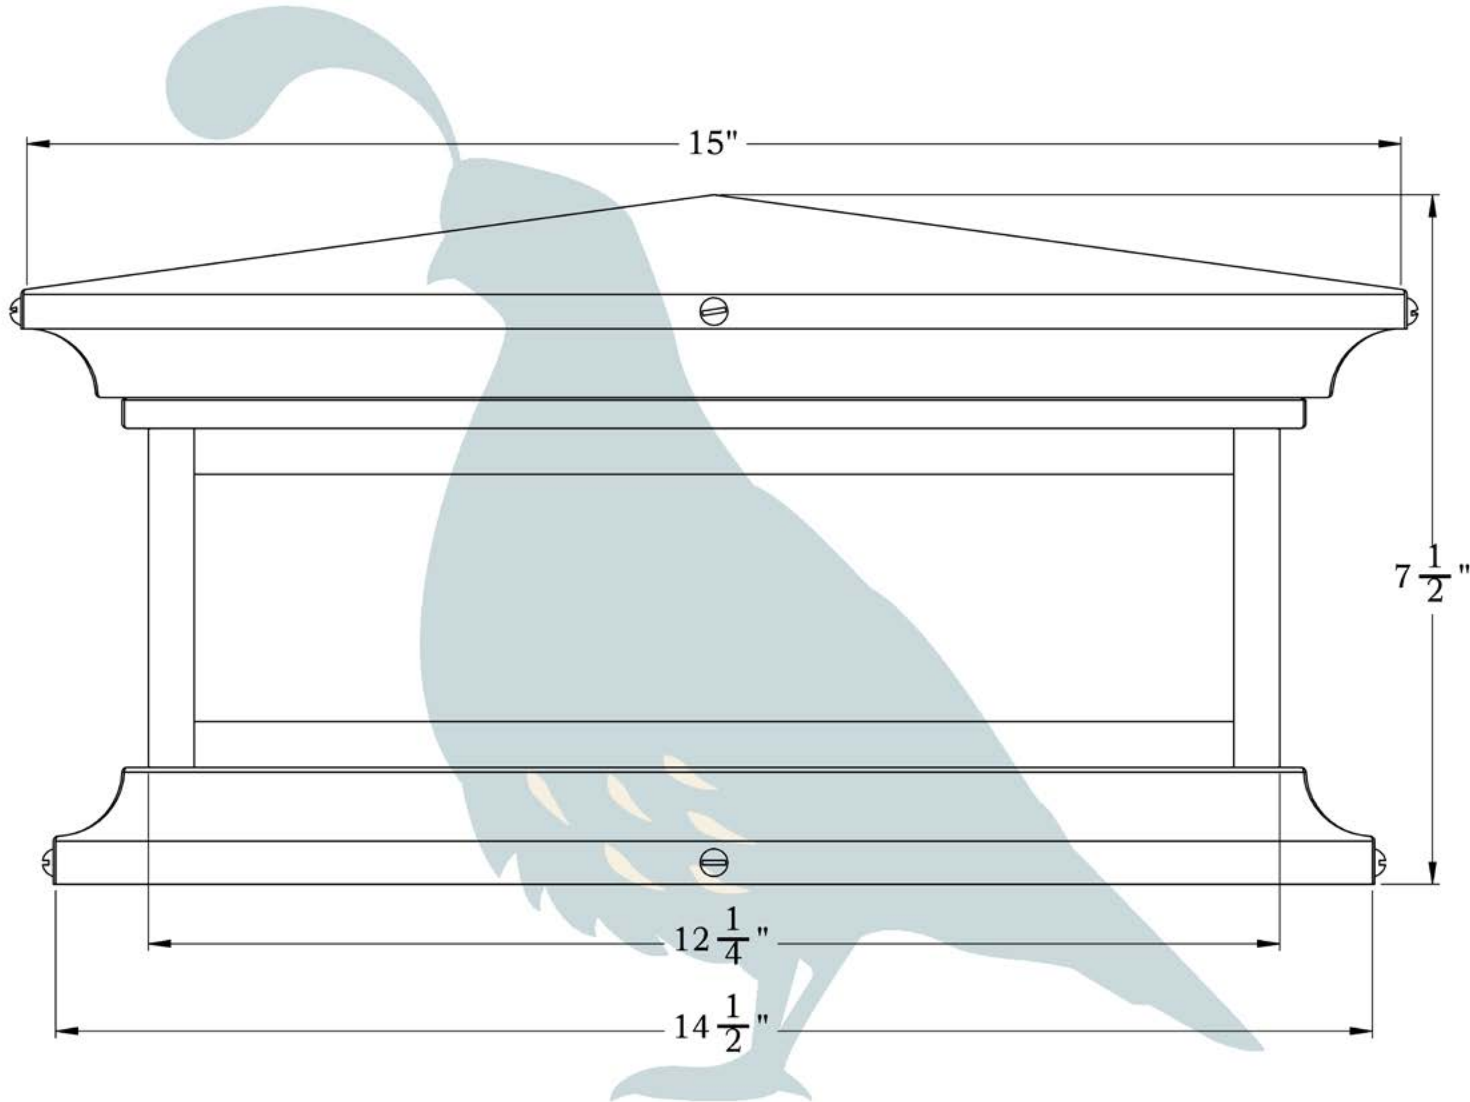

PRODUCT NO. 2204-6I-W15

THE HAMPTON SERIES
Shallow Column Mount Lantern with Scrollwork Cross
LARGE

OLD CALIFORNIA
FINE LIGHTING &
HOME GOODS

Large

PRODUCT No. | 2204-61
TITLE | Hampton
UL RATING | Wet

LAMP BASE | Medium Base (E26)
MAX WATTAGE | 2 - 60W
VOLTAGE | 12V or 120V

DIMENSIONS

Roof Width	15"
Body Width	12 1/4"
Height	7 1/2"
Mounting Base	14 1/2"

DESIGNS AVAILABLE IN THIS SERIES

Cross

Scrollwork Cross

Scrollwork Heart

Glass Only

ELECTRICAL SPECS

UL Rating	Wet
Voltage	12V or 120V
Socket Type	Medium Base - E26
Number of Light Bulbs	2
Max Wattage per Bulb	60W
LED Bulb	Supplied

ADDITIONAL INFORMATION

Manufacturer	Old California
Mounting Location	Exterior Only
Material	Brass
Multiple Overlay Options	Yes