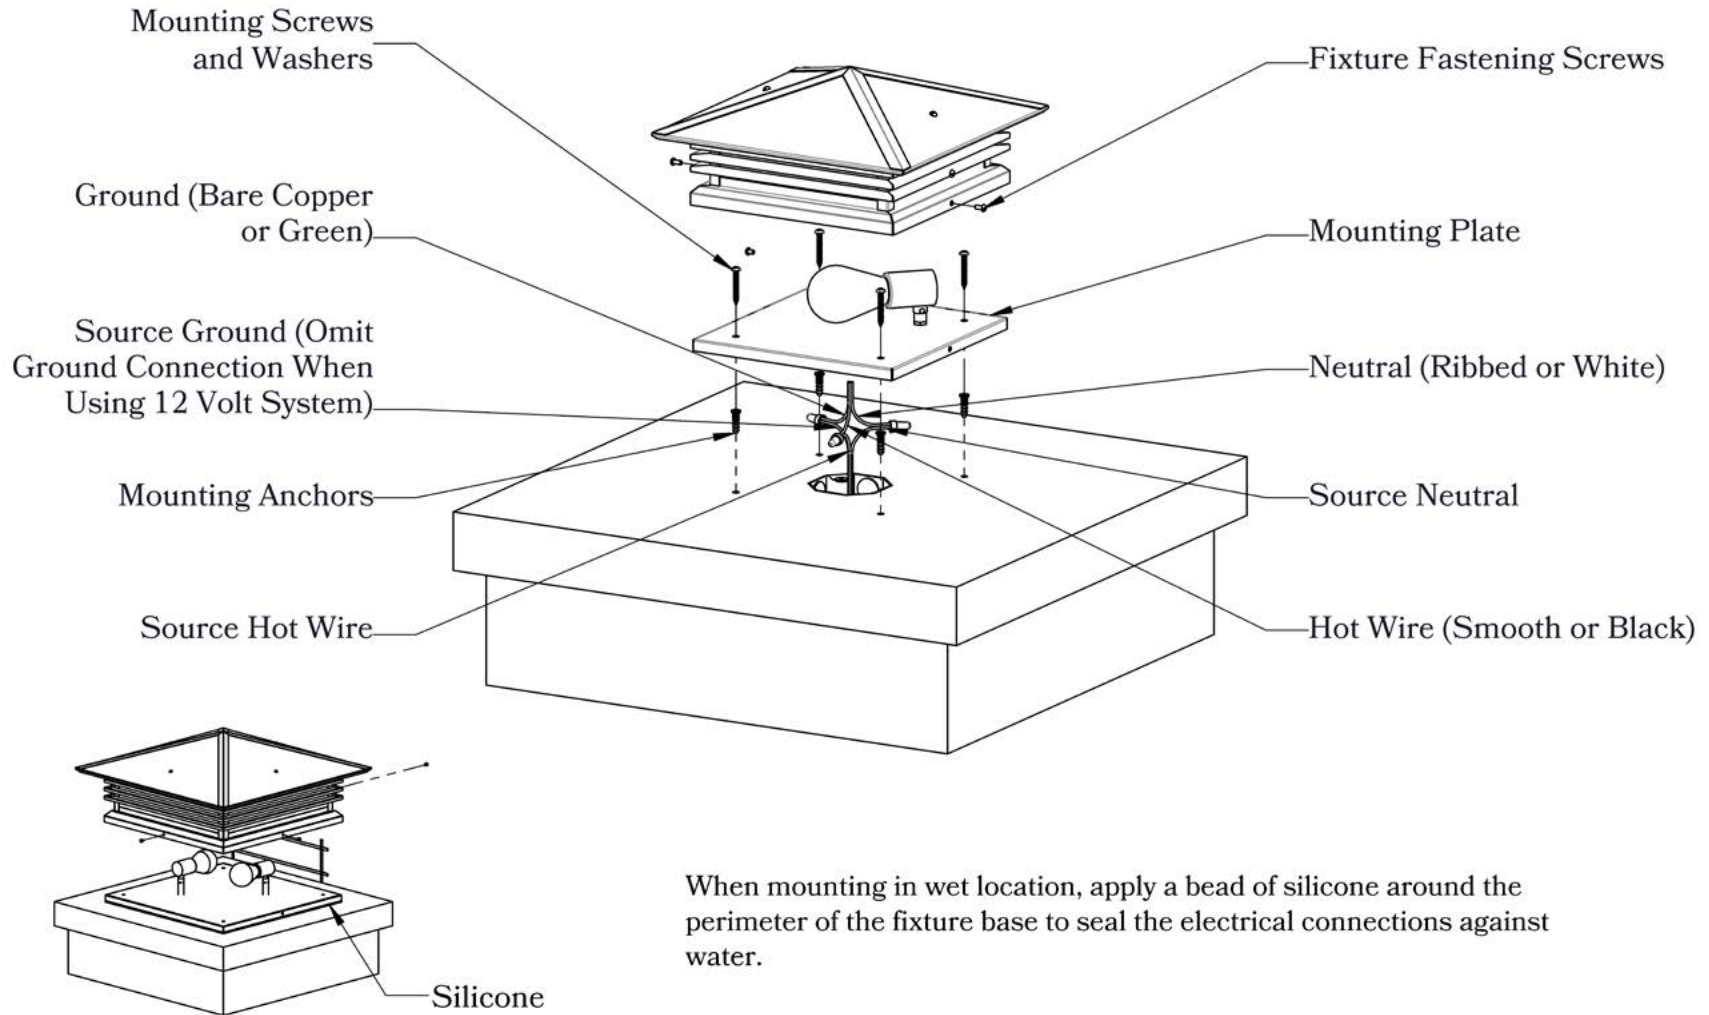

DIMENSIONS

Roof Width	15"
Body Width	12 1/4"
Height	7 1/2"
Mounting Base	14 1/2"

DESIGNS AVAILABLE IN THIS SERIES

Cross

Scrollwork Cross

Scrollwork Heart

Glass Only

ELECTRICAL SPECS

UL Rating	Wet
Voltage	12V or 120V
Socket Type	Medium Base - E26
Number of Light Bulbs	2
Max Wattage per Bulb	60W
LED Bulb	Supplied

ADDITIONAL INFORMATION

Manufacturer	Old California
Mounting Location	Exterior Only
Material	Brass
Multiple Overlay Options	Yes

MOUNTING INSTRUCTIONS • Column Light Version One

When mounting in wet location, apply a bead of silicone around the perimeter of the fixture base to seal the electrical connections against water.

CAUTION—DISCONNECT POWER