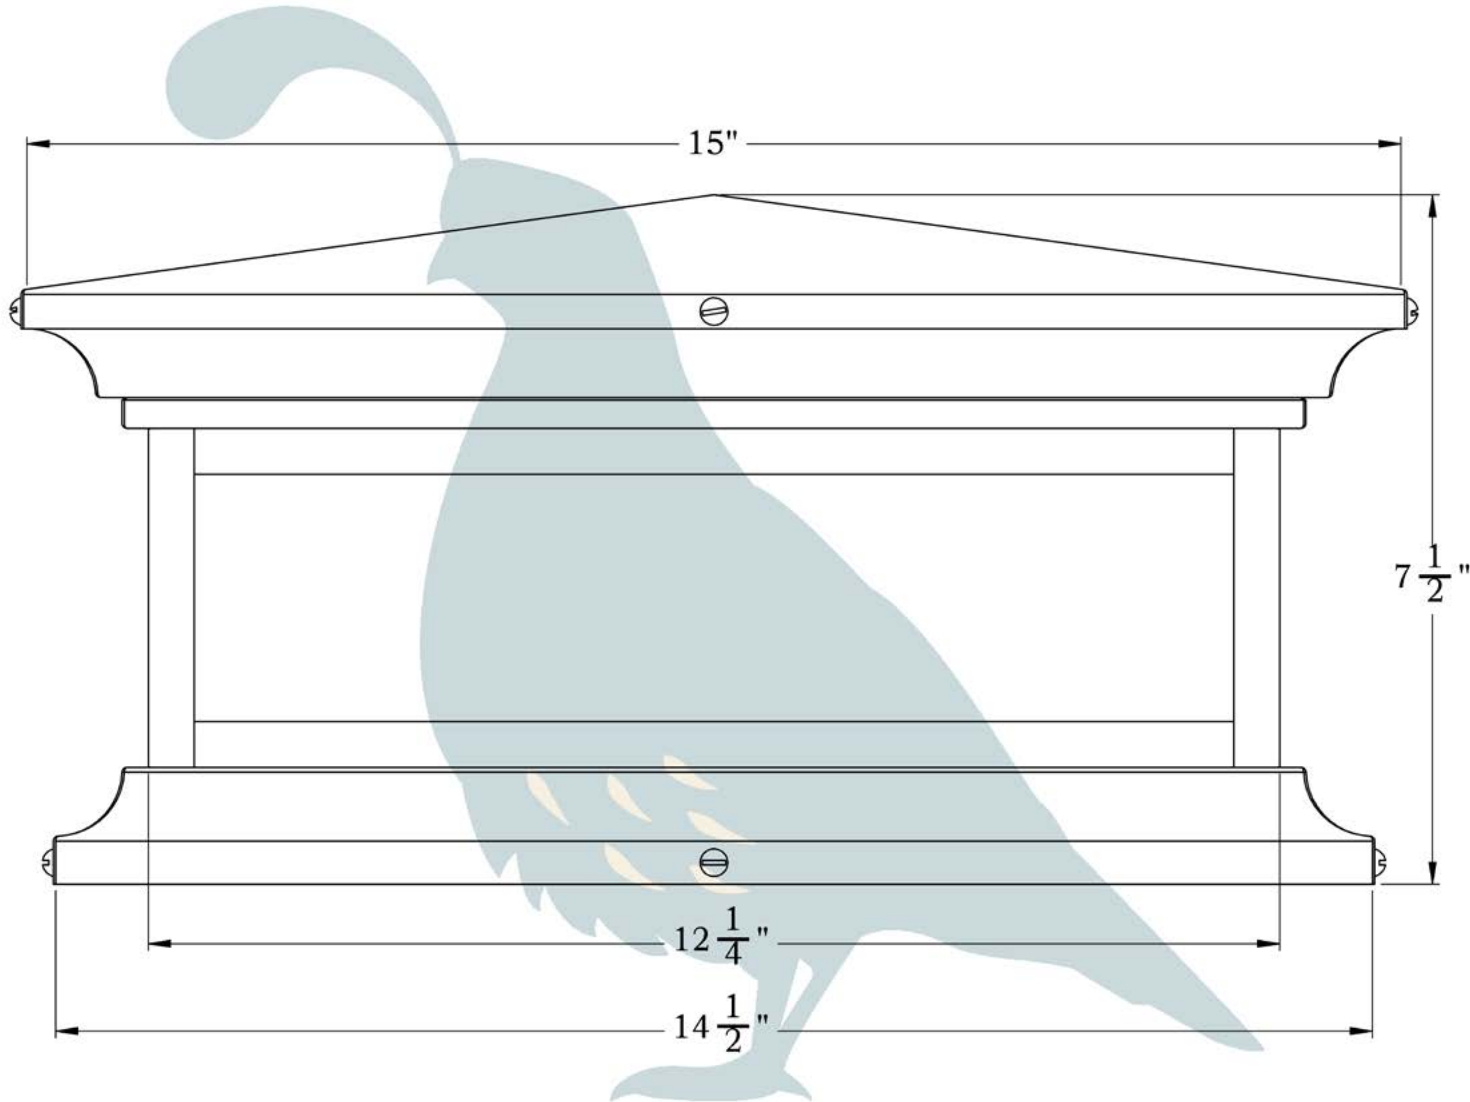

PRODUCT NO. 2204-61-W16

THE HAMPTON SERIES
Shallow Column Mount Lantern with Scrollwork Heart
LARGE

OLD CALIFORNIA
FINE LIGHTING & HOME GOODS

Large

DIMENSIONS

Roof Width	15"
Body Width	12 1/4"
Height	7 1/2"
Mounting Base	14 1/2"

DESIGNS AVAILABLE IN THIS SERIES

Cross

Scrollwork Cross

Scrollwork Heart

Glass Only

ELECTRICAL SPECS

UL Rating	Wet
Voltage	12V or 120V
Socket Type	Medium Base - E26
Number of Light Bulbs	2
Max Wattage per Bulb	60W
LED Bulb	Supplied

ADDITIONAL INFORMATION

Manufacturer	Old California
Mounting Location	Exterior Only
Material	Brass
Multiple Overlay Options	Yes

MOUNTING INSTRUCTIONS • Column Light Version One

When mounting in wet location, apply a bead of silicone around the perimeter of the fixture base to seal the electrical connections against water.