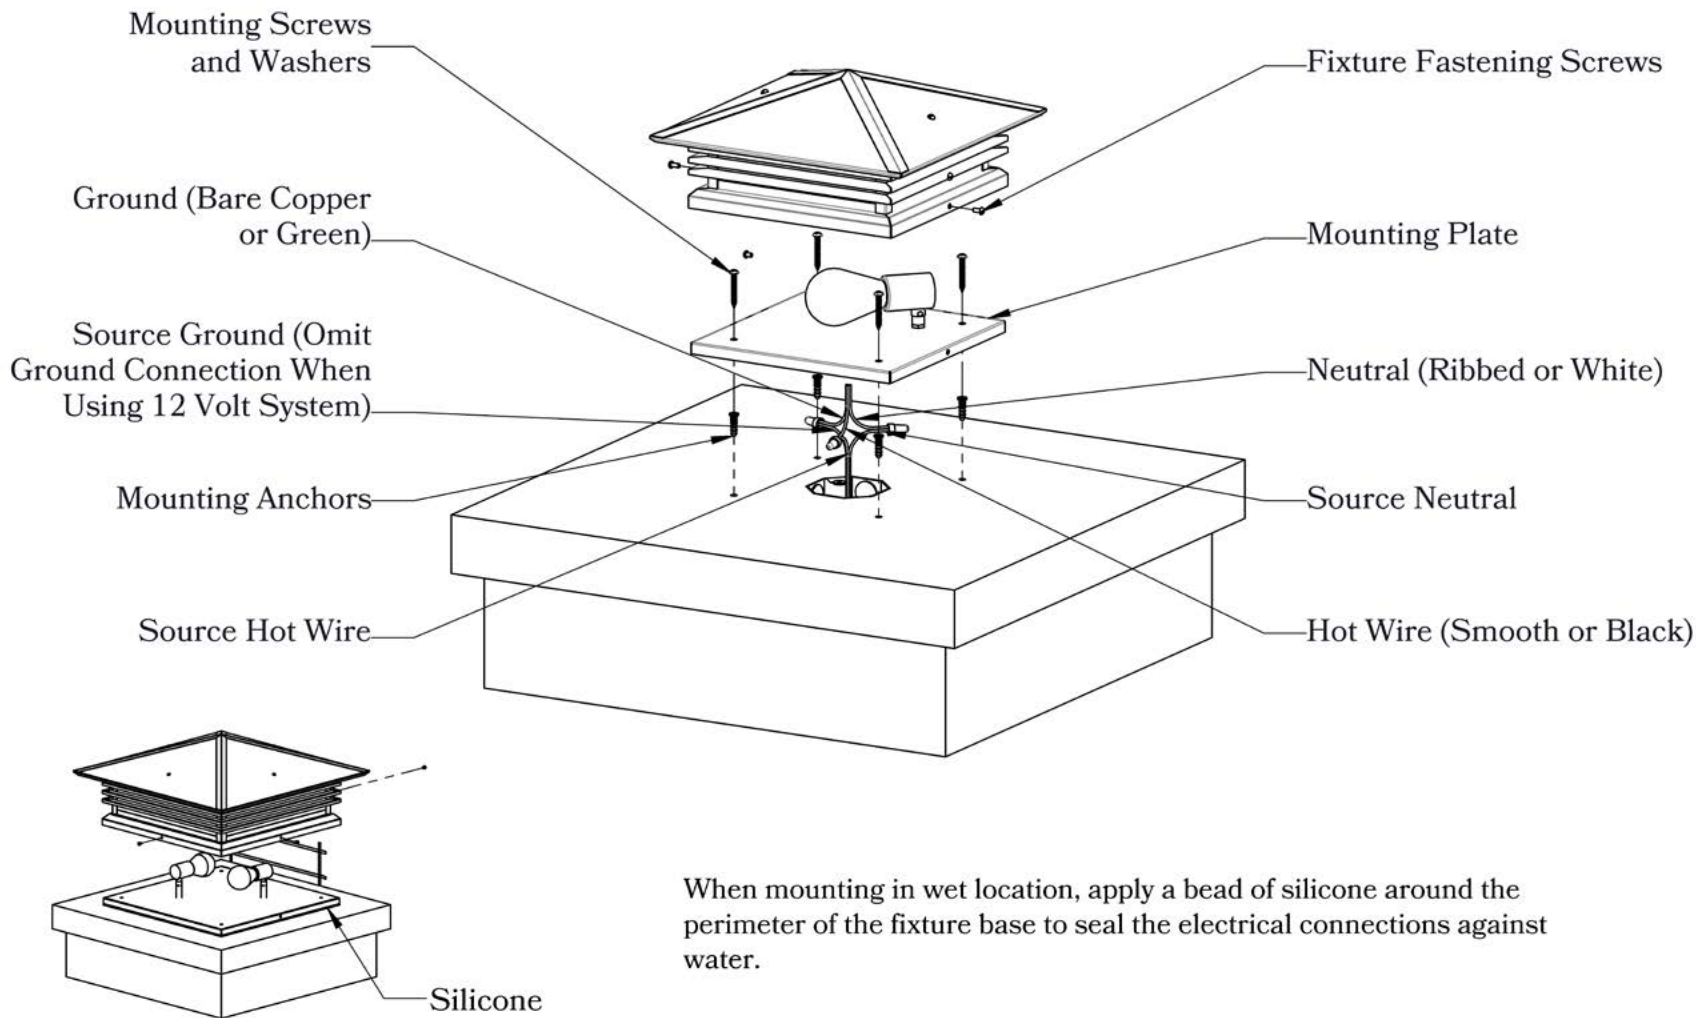

DESIGNS AVAILABLE IN THIS SERIES

Cross

Scrollwork Cross

Scrollwork Heart

Glass Only

ELECTRICAL SPECS

UL Rating	Wet
Voltage	12V or 120V
Socket Type	Medium Base - E26
Number of Light Bulbs	2
Max Wattage per Bulb	60W
LED Bulb	Supplied

ADDITIONAL INFORMATION

Manufacturer	Old California
Mounting Location	Exterior Only
Material	Brass
Multiple Overlay Options	Yes

MOUNTING INSTRUCTIONS • Column Light Version One

When mounting in wet location, apply a bead of silicone around the perimeter of the fixture base to seal the electrical connections against water.