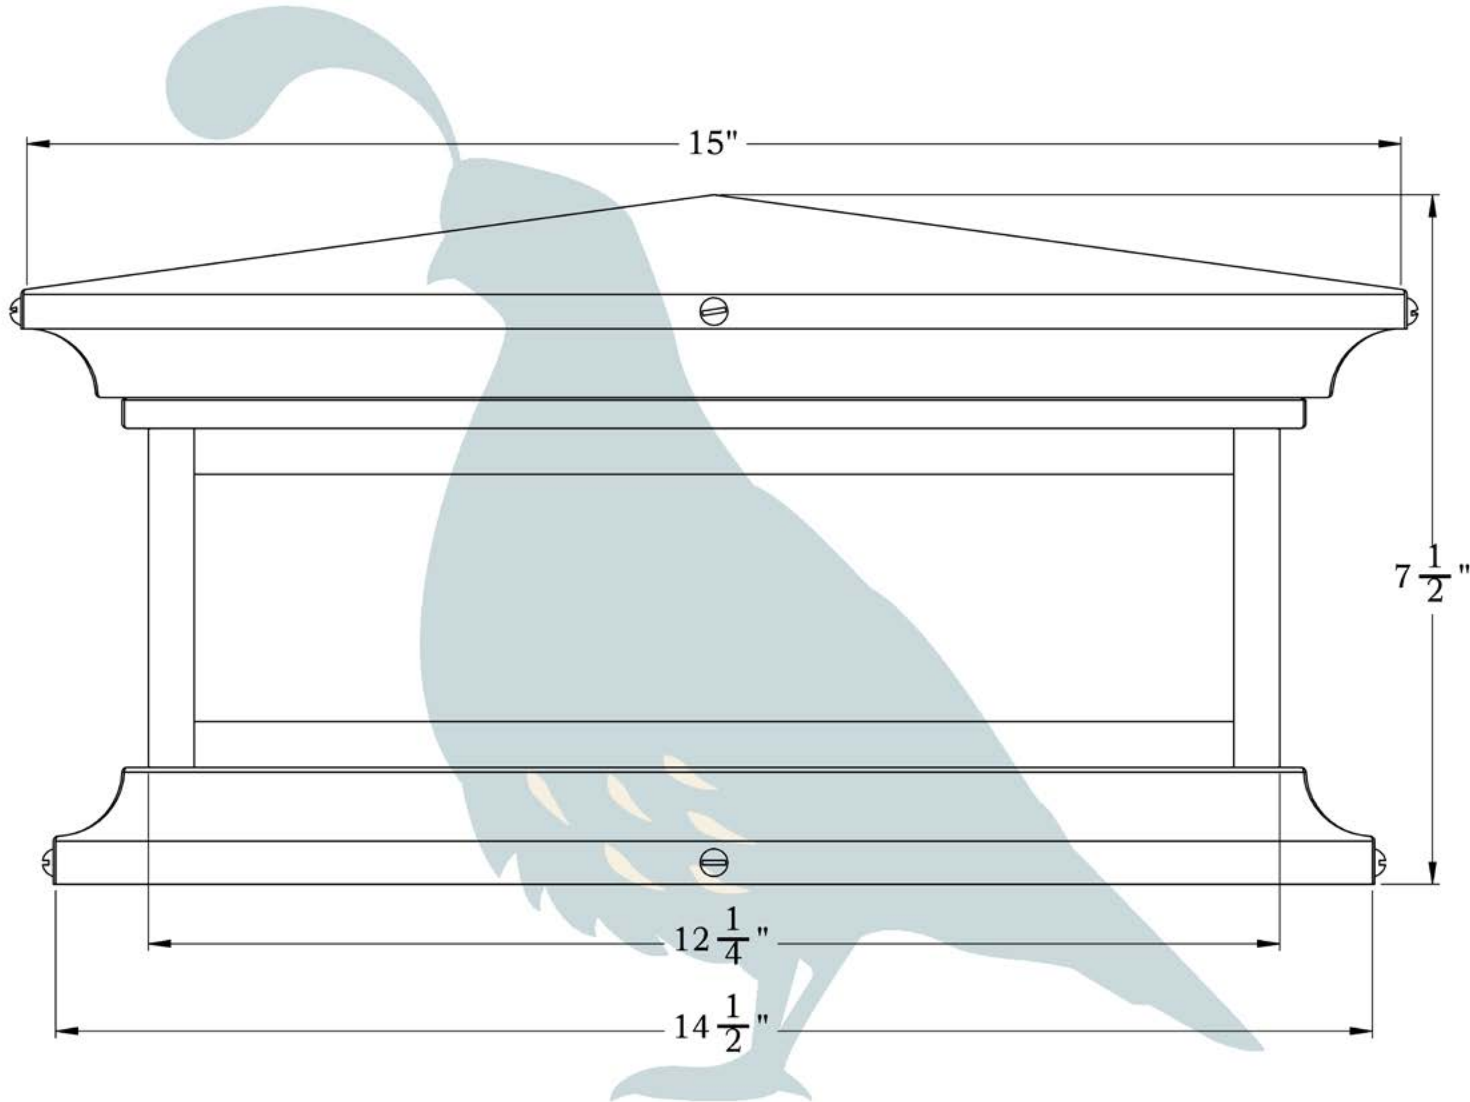

PRODUCT NO. 2204-61-XX

THE HAMPTON SERIES
Shallow Column Mount Lantern
LARGE

OLD CALIFORNIA
FINE LIGHTING &
HOME GOODS

Large

DIMENSIONS

Roof Width	15"
Body Width	12 1/4"
Height	7 1/2"
Mounting Base	14 1/2"

DESIGNS AVAILABLE IN THIS SERIES

Cross

Scrollwork Cross

Scrollwork Heart

Glass Only

ELECTRICAL SPECS

UL Rating	Wet
Voltage	12V or 120V
Socket Type	Medium Base - E26
Number of Light Bulbs	2
Max Wattage per Bulb	60W
LED Bulb	Supplied

ADDITIONAL INFORMATION

Manufacturer	Old California
Mounting Location	Exterior Only
Material	Brass
Multiple Overlay Options	Yes

MOUNTING INSTRUCTIONS • Column Light Version One**CAUTION—DISCONNECT POWER**