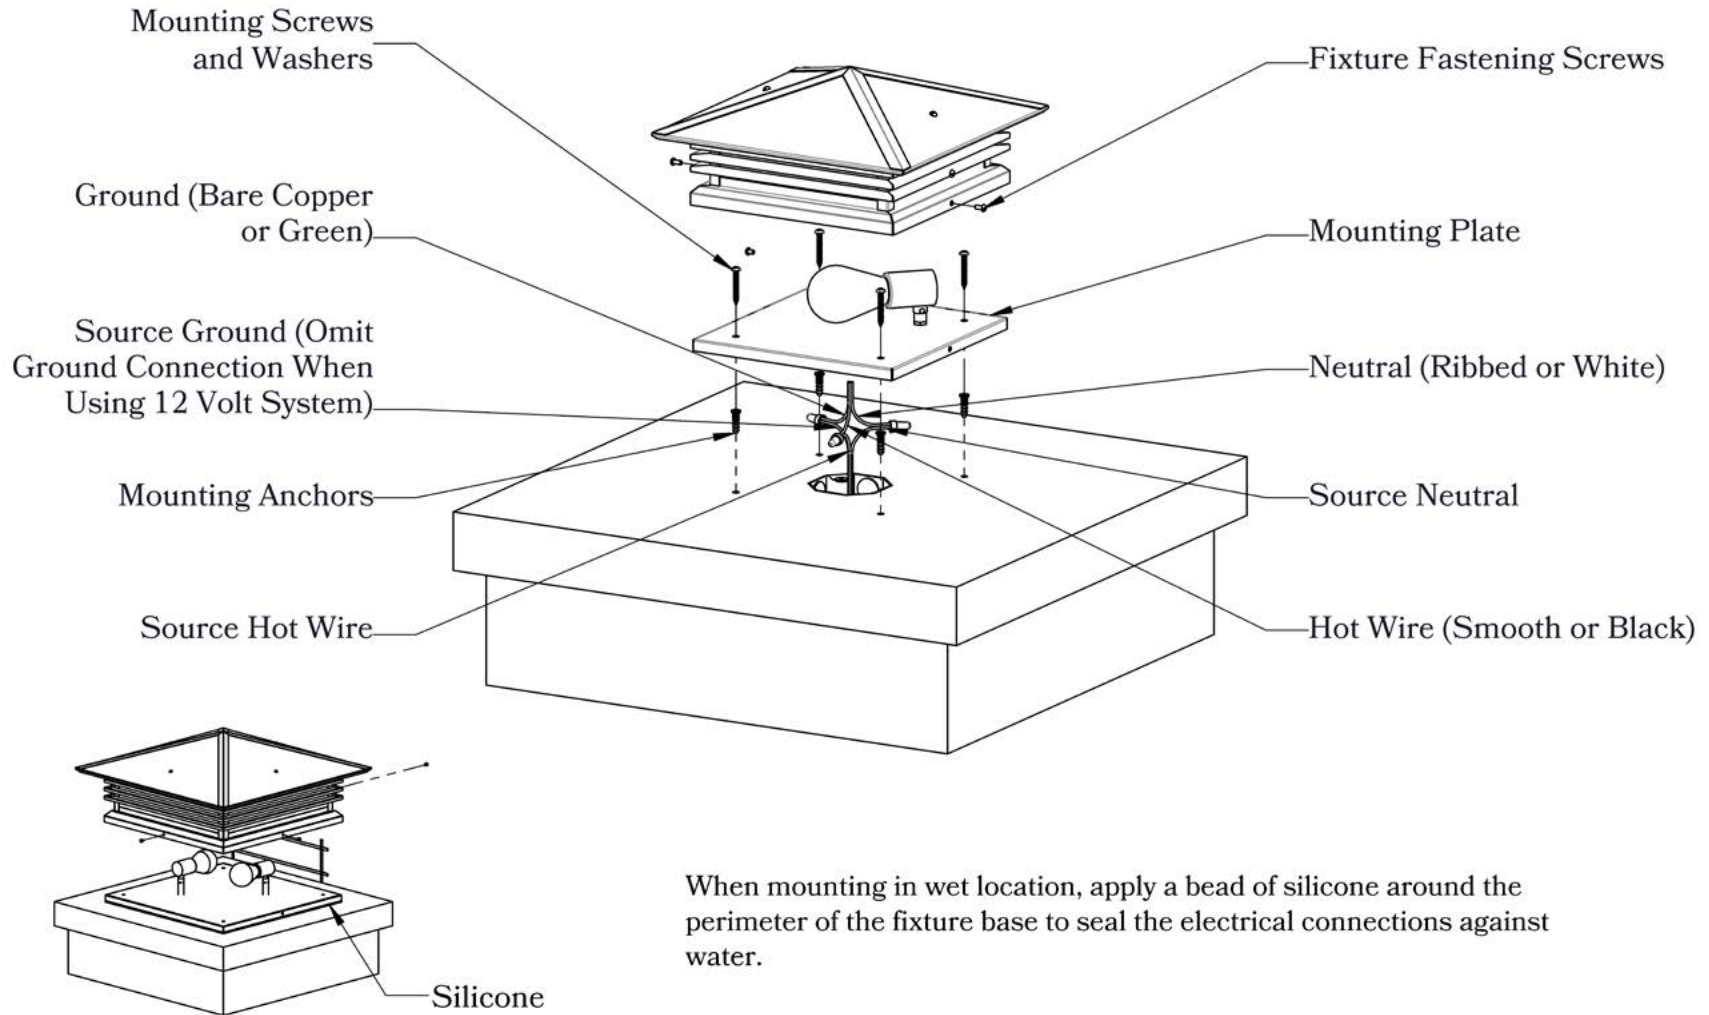

DESIGNS AVAILABLE IN THIS SERIES

Cross

Scrollwork Cross

Scrollwork Heart

Glass Only

ELECTRICAL SPECS

UL Rating	Wet
Voltage	12V or 120V
Socket Type	Medium Base - E26
Number of Light Bulbs	2
Max Wattage per Bulb	60W
LED Bulb	Supplied

ADDITIONAL INFORMATION

Manufacturer	Old California
Mounting Location	Exterior Only
Material	Brass
Multiple Overlay Options	Yes

MOUNTING INSTRUCTIONS • Column Light Version One**CAUTION—DISCONNECT POWER**