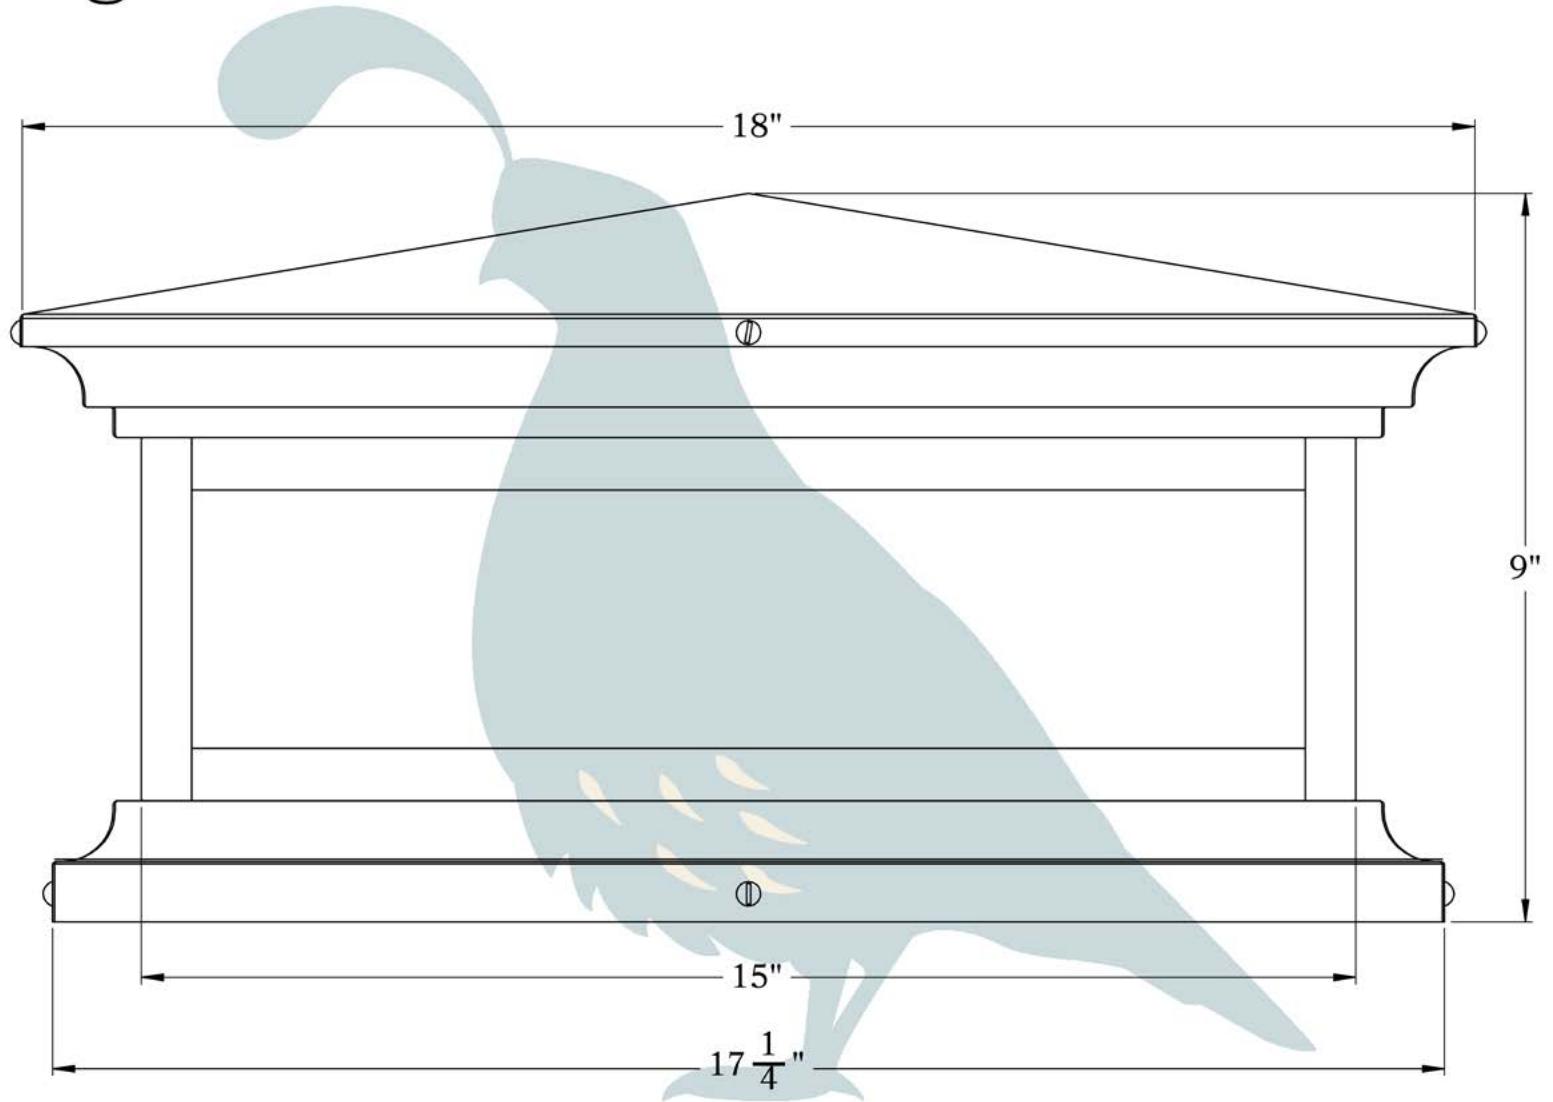

PRODUCT NO. 2205-61-W16

THE HAMPTON SERIES
Shallow Column Mount Lantern with Scrollwork Heart
EXTRA LARGE

OLD CALIFORNIA
FINE LIGHTING & HOME GOODS

X Large

975 N ENTERPRISE ST • ORANGE, CA 92867

PRODUCT No. | 2205-61
TITLE | Hampton
UL RATING | Wet

LAMP BASE | Medium Base (E26)
MAX WATTAGE | 2 - 60W
VOLTAGE | 12V or 120V

PROPRIETARY AND CONFIDENTIAL
The information contained in this drawing is the sole property of Old California. Any reproduction in part or as a whole without written permission from Old California is prohibited.

DIMENSIONS

Roof Width	18"
Body Width	15"
Height	9"
Mounting Base	17 1/4"

DESIGNS AVAILABLE IN THIS SERIES

Cross

Scrollwork Cross

Scrollwork Heart

Glass Only

ELECTRICAL SPECS

UL Rating	Wet
Voltage	12V or 120V
Socket Type	Medium Base - E26
Number of Light Bulbs	2
Max Wattage per Bulb	60W
LED Bulb	Supplied

ADDITIONAL INFORMATION

Manufacturer	Old California
Mounting Location	Exterior Only
Material	Brass
Multiple Overlay Options	Yes