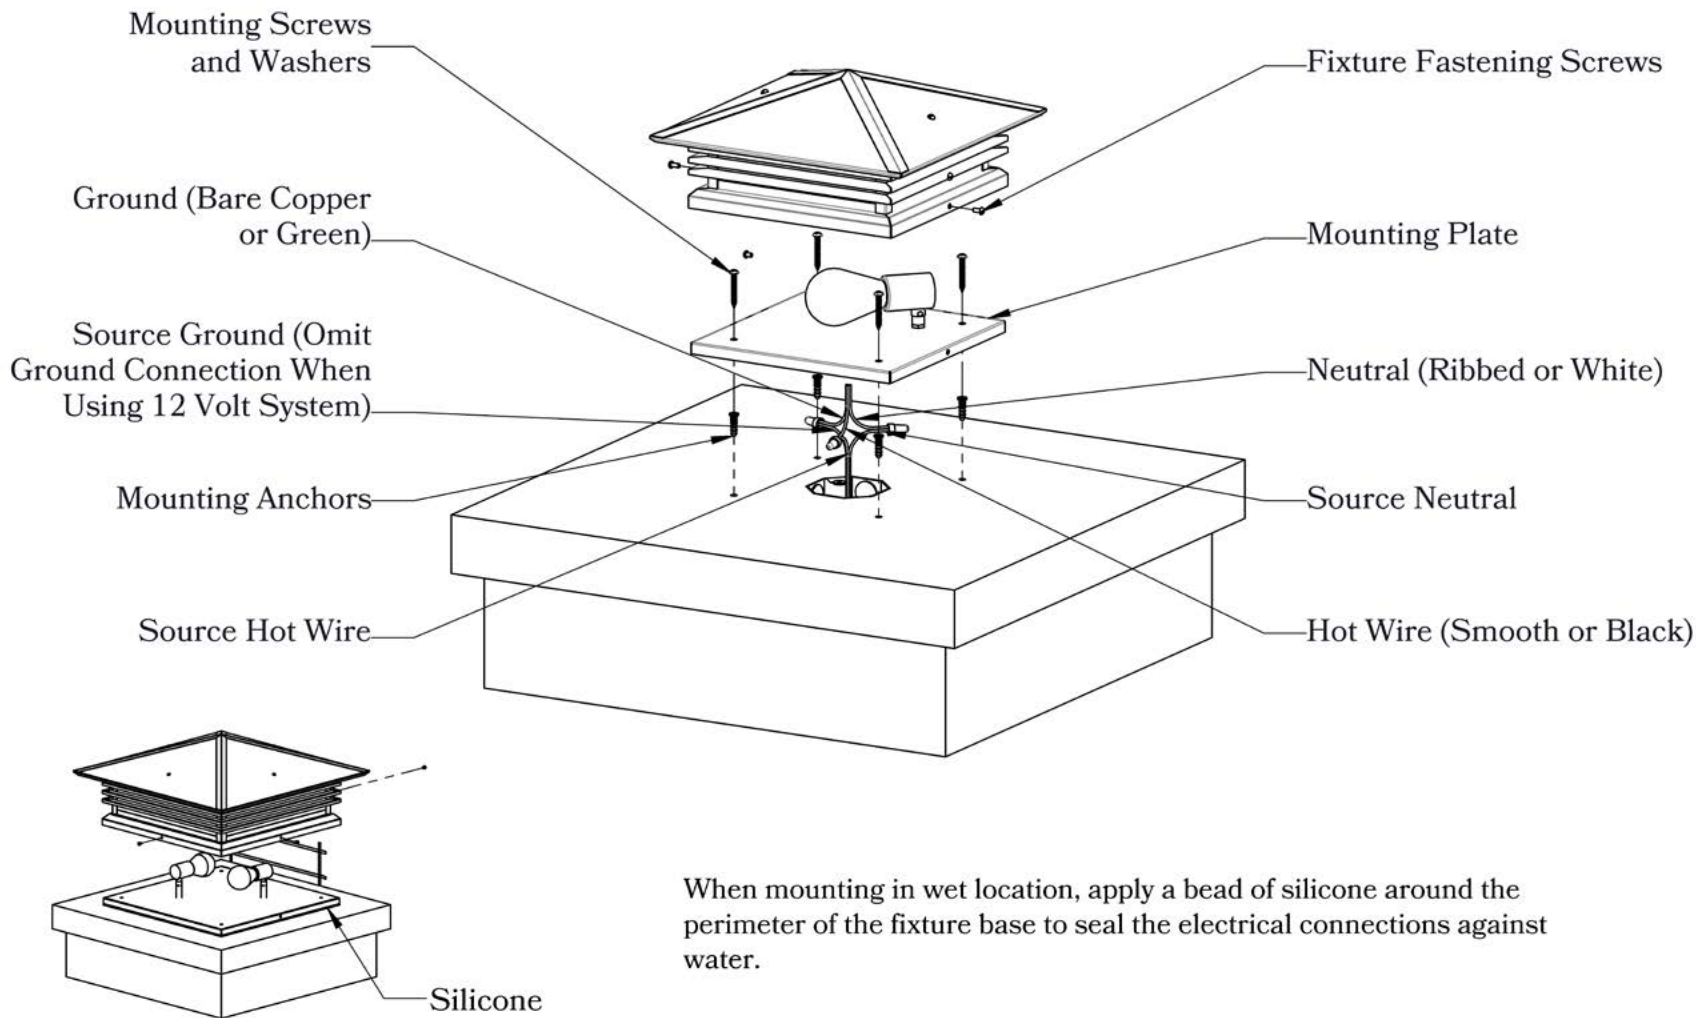

DIMENSIONS

Roof Width	18"
Body Width	15"
Height	9"
Mounting Base	17 1/4"

DESIGNS AVAILABLE IN THIS SERIES

Cross

Scrollwork Cross

Scrollwork Heart

Glass Only

ELECTRICAL SPECS

UL Rating	Wet
Voltage	12V or 120V
Socket Type	Medium Base - E26
Number of Light Bulbs	2
Max Wattage per Bulb	60W
LED Bulb	Supplied

ADDITIONAL INFORMATION

Manufacturer	Old California
Mounting Location	Exterior Only
Material	Brass
Multiple Overlay Options	Yes

MOUNTING INSTRUCTIONS • Column Light Version One

When mounting in wet location, apply a bead of silicone around the perimeter of the fixture base to seal the electrical connections against water.

CAUTION—DISCONNECT POWER