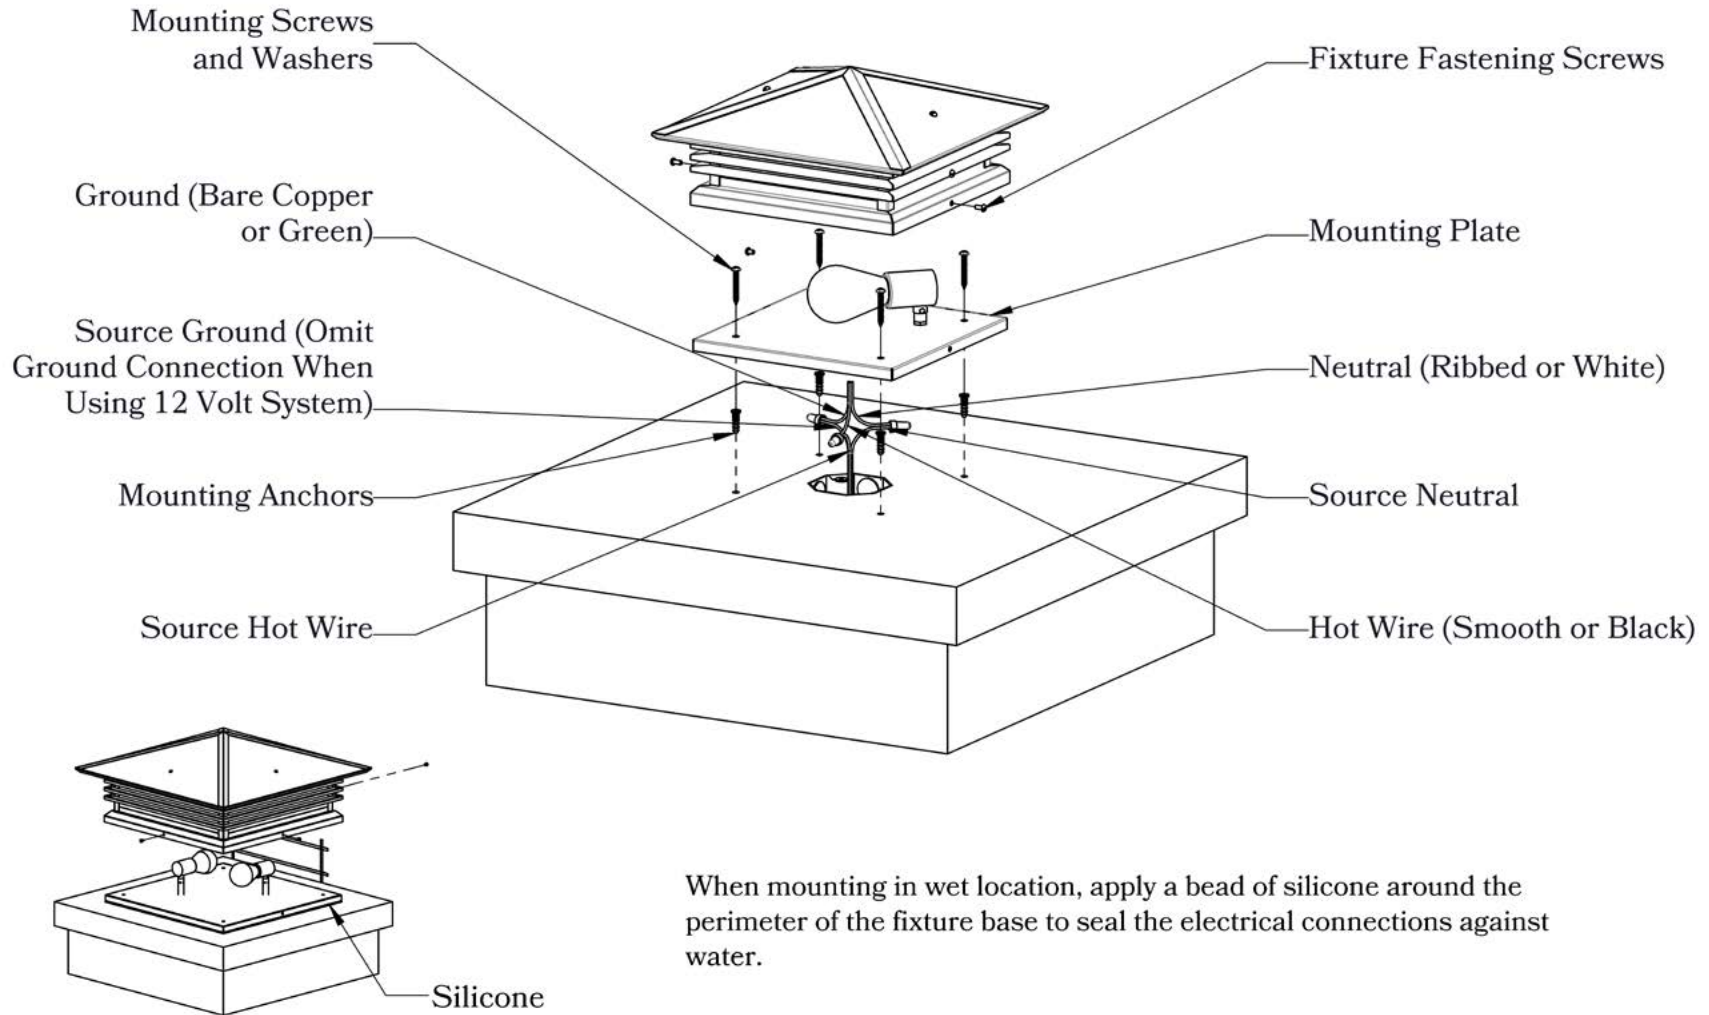

DIMENSIONS

Roof Width	21"
Body Width	17 3/4"
Height	10 1/2"
Mounting Base	20"

ELECTRICAL SPECS

UL Rating	Wet
Voltage	12V or 120V
Socket Type	Medium Base - E26
Number of Light Bulbs	2
Max Wattage per Bulb	60W
LED Bulb	Supplied

ADDITIONAL INFORMATION

Manufacturer	Old California
Mounting Location	Exterior Only
Material	Brass
Multiple Overlay Options	Yes

DESIGNS AVAILABLE IN THIS SERIES

Cross

Scrollwork Cross

Scrollwork Heart

Glass Only

MOUNTING INSTRUCTIONS • Column Light Version One

When mounting in wet location, apply a bead of silicone around the perimeter of the fixture base to seal the electrical connections against water.

CAUTION—DISCONNECT POWER