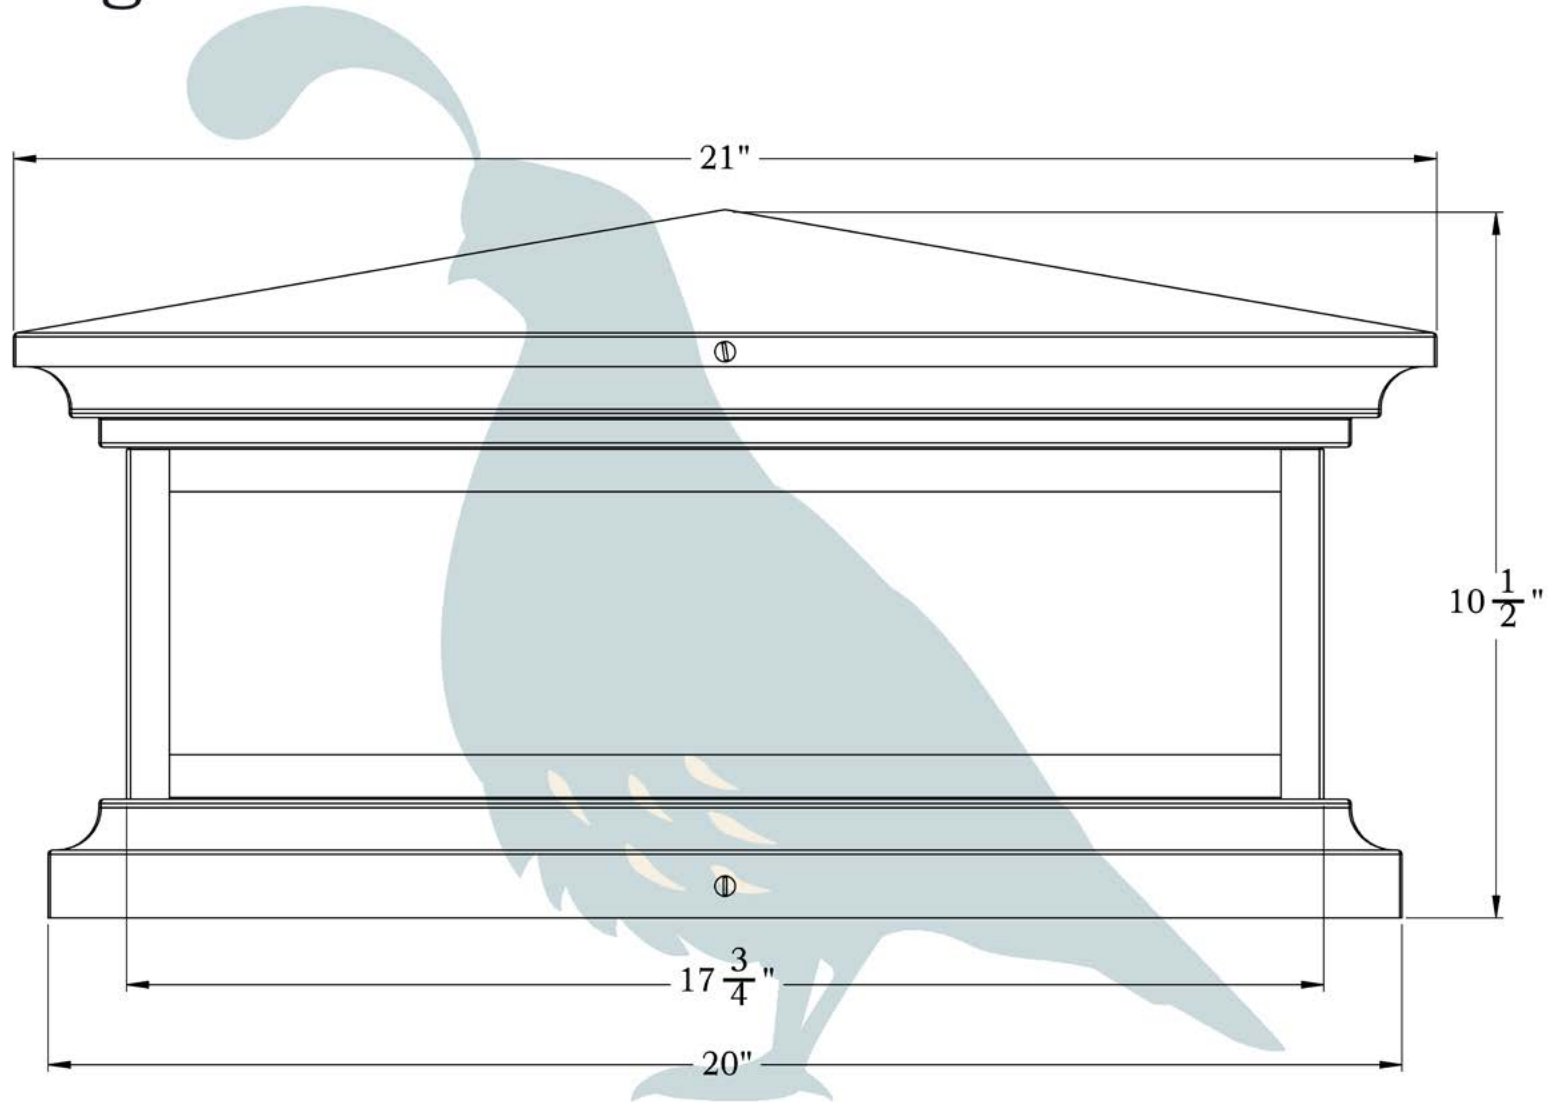

PRODUCT NO. 2206-6I-WI5

THE HAMPTON SERIES

Shallow Column Mount Lantern with Scrollwork Cross

2XL

OLD CALIFORNIA
FINE LIGHTING &
HOME GOODS

2X Large

OLD CALIFORNIA
975 N ENTERPRISE ST • ORANGE, CA 92867

PRODUCT No. | 2206-61
TITLE | Hampton
UL RATING | Wet

LAMP BASE | Medium Base (E26)
MAX WATTAGE | 2-100W
VOLTAGE | 12V or 120V

PROPRIETARY AND CONFIDENTIAL
The information contained in this drawing is the sole property of Old California. Any reproduction in part or as a whole without written permission from Old California is prohibited.

DIMENSIONS

Roof Width	21"
Body Width	17 3/4"
Height	10 1/2"
Mounting Base	20"

ELECTRICAL SPECS

UL Rating	Wet
Voltage	12V or 120V
Socket Type	Medium Base - E26
Number of Light Bulbs	2
Max Wattage per Bulb	60W
LED Bulb	Supplied

ADDITIONAL INFORMATION

Manufacturer	Old California
Mounting Location	Exterior Only
Material	Brass
Multiple Overlay Options	Yes

DESIGNS AVAILABLE IN THIS SERIES

Cross

Scrollwork Cross

Scrollwork Heart

Glass Only