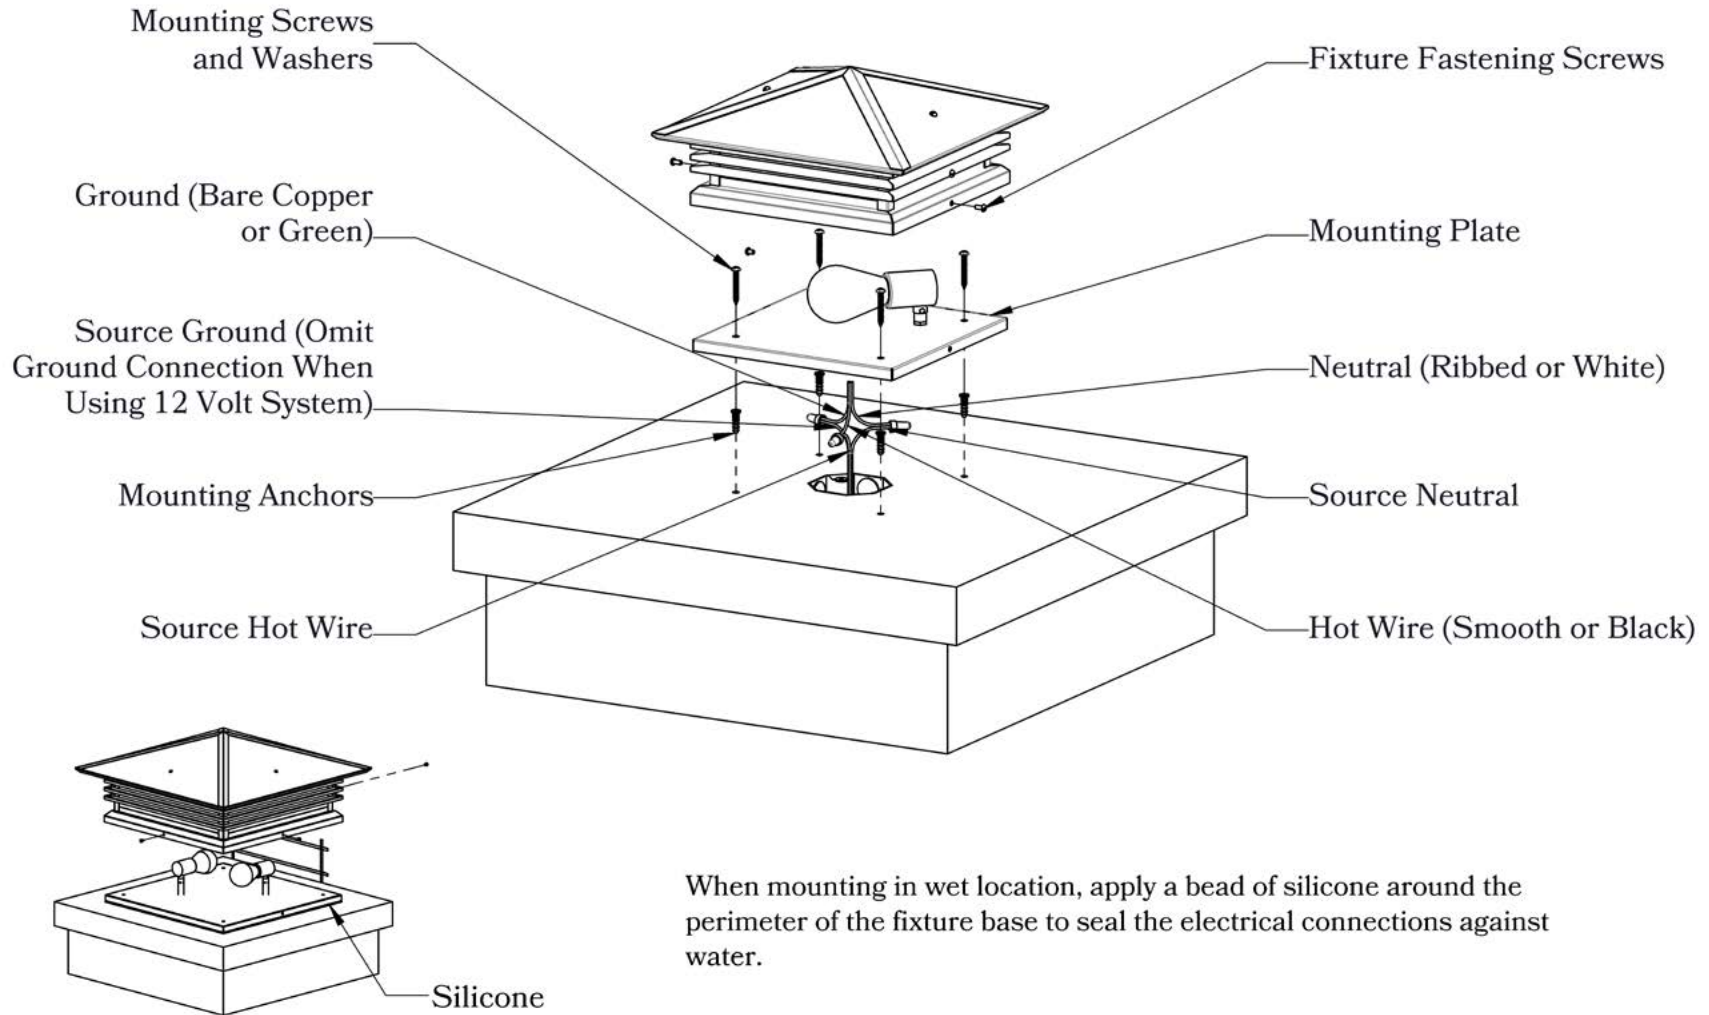

DIMENSIONS

Roof Width	21"
Body Width	17 3/4"
Height	10 1/2"
Mounting Base	20"

ELECTRICAL SPECS

UL Rating	Wet
Voltage	12V or 120V
Socket Type	Medium Base - E26
Number of Light Bulbs	2
Max Wattage per Bulb	60W
LED Bulb	Supplied

ADDITIONAL INFORMATION

Manufacturer	Old California
Mounting Location	Exterior Only
Material	Brass
Multiple Overlay Options	Yes

DESIGNS AVAILABLE IN THIS SERIES

Cross

Scrollwork Cross

Scrollwork Heart

Glass Only

MOUNTING INSTRUCTIONS • Column Light Version One**CAUTION—DISCONNECT POWER**

Always shut off power when installing or repairing this (or any other) electrical appliance. Failure to do so may result in severe injury or death. This product must be installed in accordance with applicable installation codes by a person familiar with the construction and operation of the product, and the hazards involved.