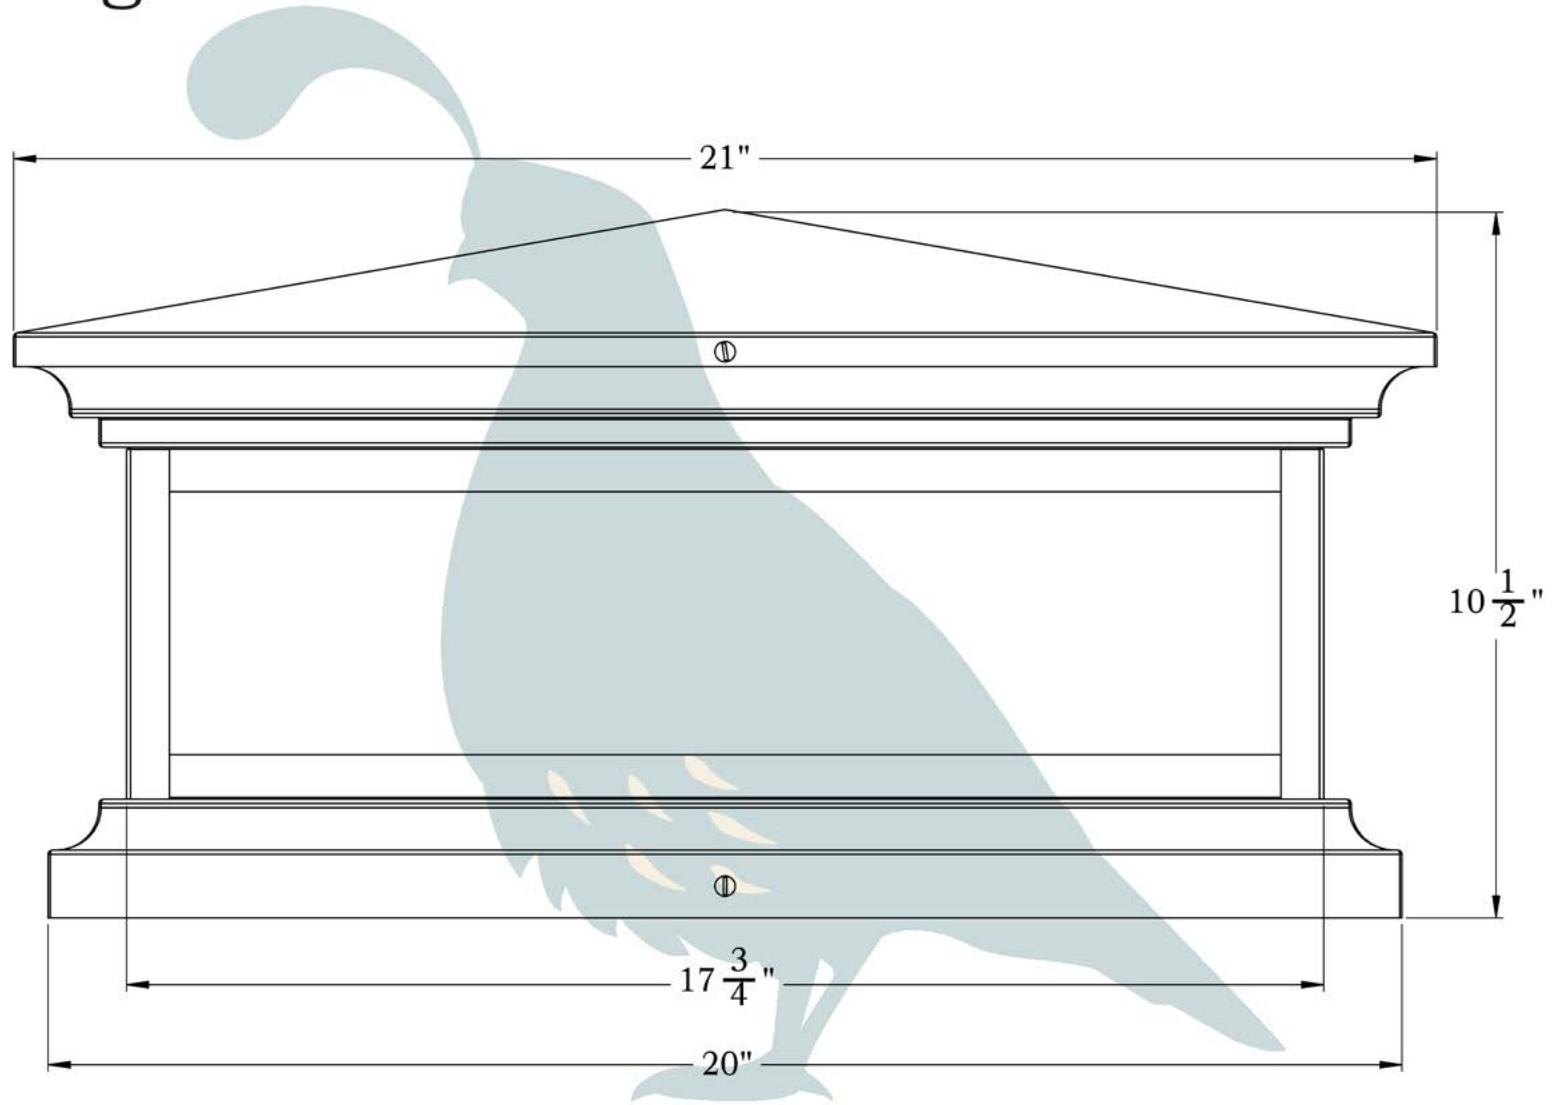

PRODUCT NO. 2206-61-W16

THE HAMPTON SERIES

Shallow Column Mount Lantern with Scrollwork Heart

2XL

OLD CALIFORNIA
FINE LIGHTING & HOME GOODS

2X Large

PRODUCT No. | 2206-61
TITLE | Hampton
UL RATING | Wet

LAMP BASE | Medium Base (E26)
MAX WATTAGE | 2-100W
VOLTAGE | 12V or 120V

DIMENSIONS

Roof Width	21"
Body Width	17 3/4"
Height	10 1/2"
Mounting Base	20"

ELECTRICAL SPECS

UL Rating	Wet
Voltage	12V or 120V
Socket Type	Medium Base - E26
Number of Light Bulbs	2
Max Wattage per Bulb	60W
LED Bulb	Supplied

ADDITIONAL INFORMATION

Manufacturer	Old California
Mounting Location	Exterior Only
Material	Brass
Multiple Overlay Options	Yes

DESIGNS AVAILABLE IN THIS SERIES

Cross

Scrollwork Cross

Scrollwork Heart

Glass Only