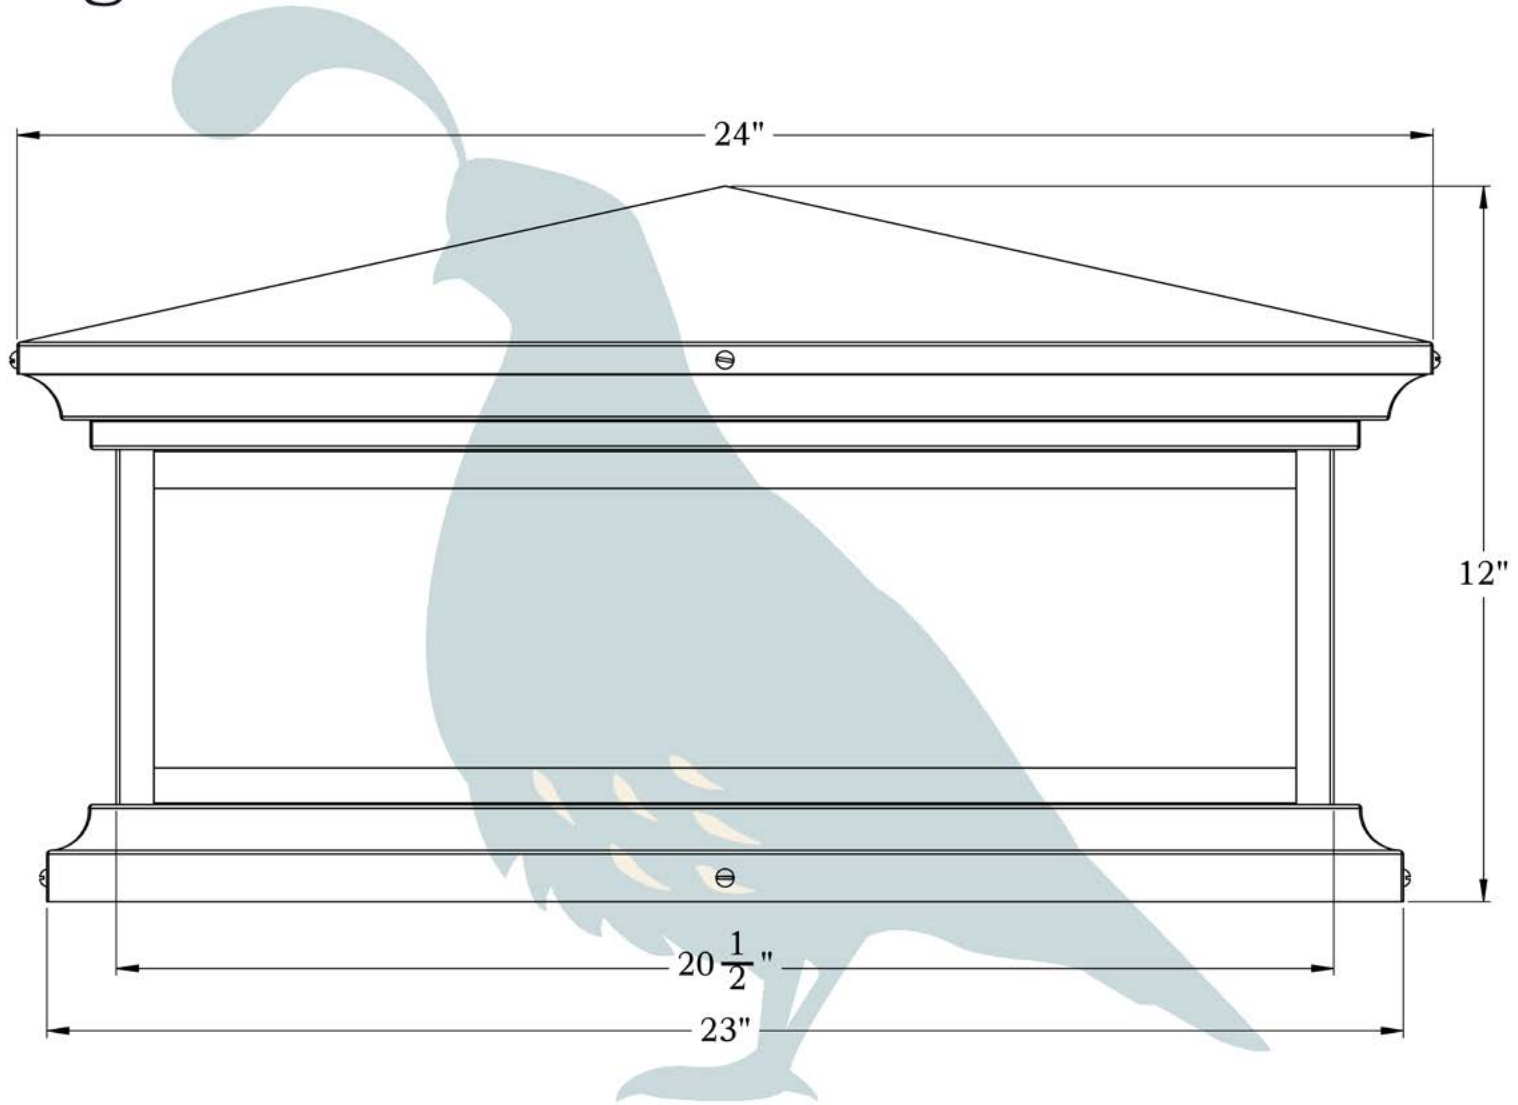

PRODUCT NO. 2207-61-W14

THE HAMPTON SERIES

Shallow Column Mount Lantern with Cross

3XL

OLD CALIFORNIA
FINE LIGHTING & HOME GOODS

3X Large

DIMENSIONS

Roof Width	24"
Body Width	20 1/2"
Height	12"
Mounting Base	23"

DESIGNS AVAILABLE IN THIS SERIES

Cross

Scrollwork Cross

Scrollwork Heart

Glass Only

ELECTRICAL SPECS

UL Rating	Wet
Voltage	12V or 120V
Socket Type	Medium Base - E26
Number of Light Bulbs	4
Max Wattage per Bulb	60W
LED Bulb	Supplied

ADDITIONAL INFORMATION

Manufacturer	Old California
Mounting Location	Exterior Only
Material	Brass
Multiple Overlay Options	Yes

MOUNTING INSTRUCTIONS • Column Light Version One

When mounting in wet location, apply a bead of silicone around the perimeter of the fixture base to seal the electrical connections against water.