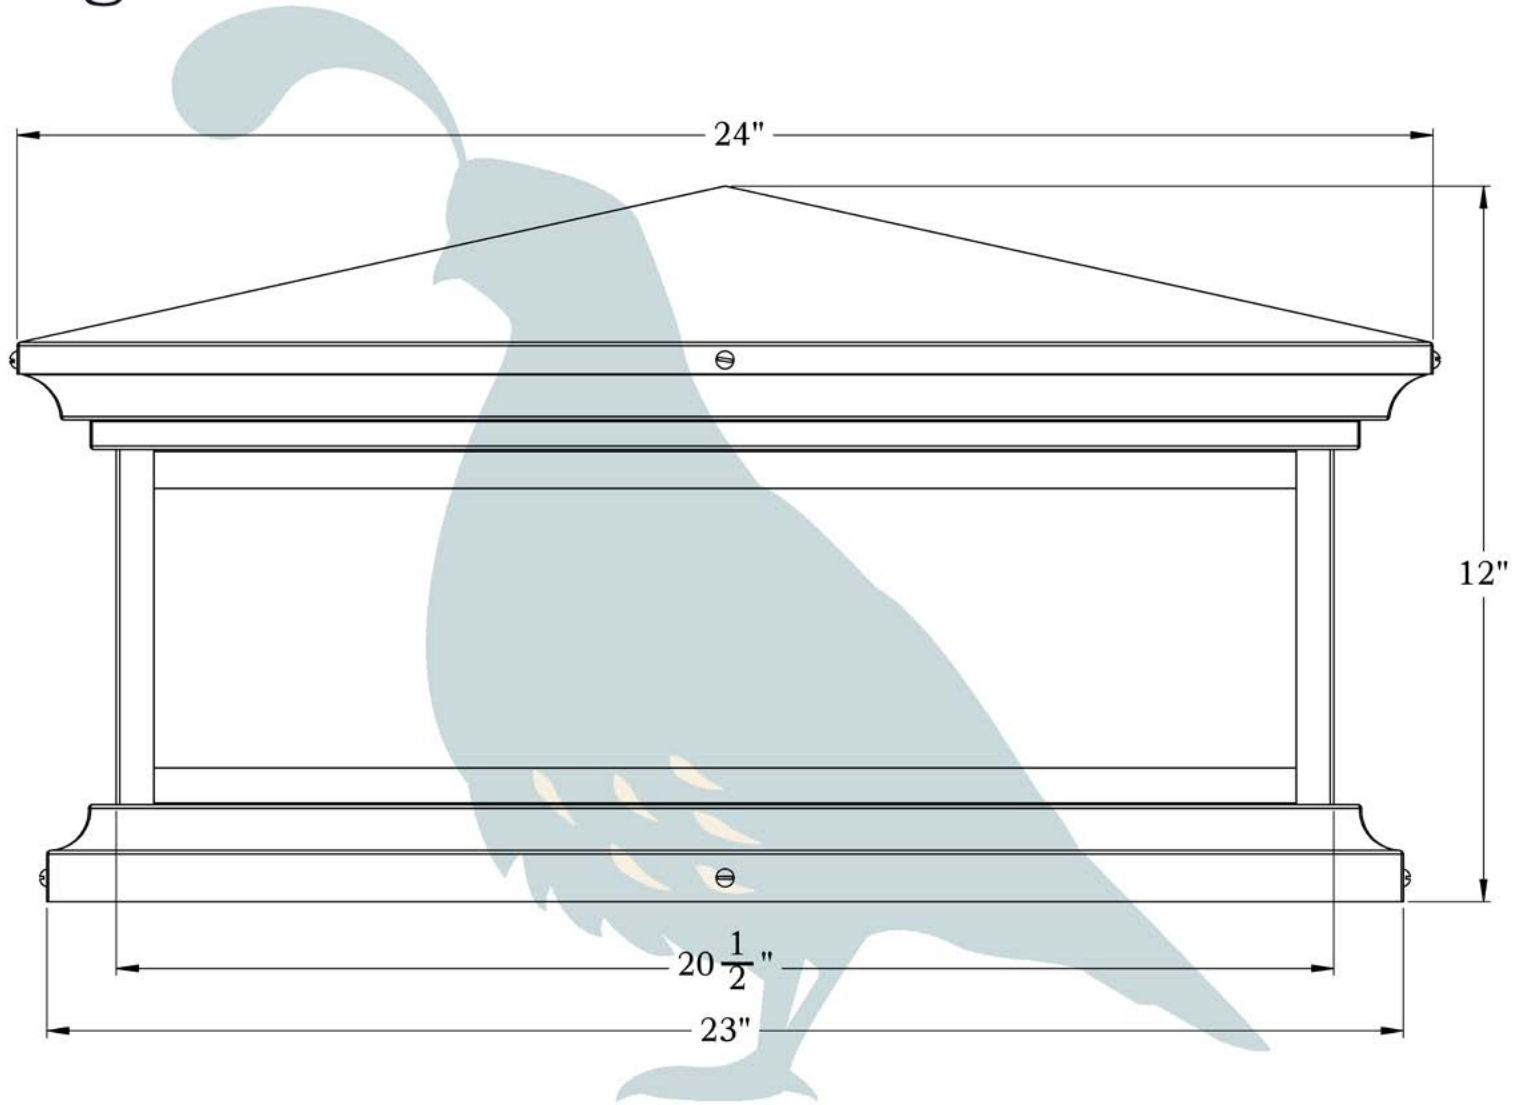

## Shallow Column Mount Lantern with Scrollwork Cross

3XL

OLD CALIFORNIA  
FINE LIGHTING & HOME GOODS

## DIMENSIONS

Roof Width	24"
Body Width	20 1/2"
Height	12"
Mounting Base	23"