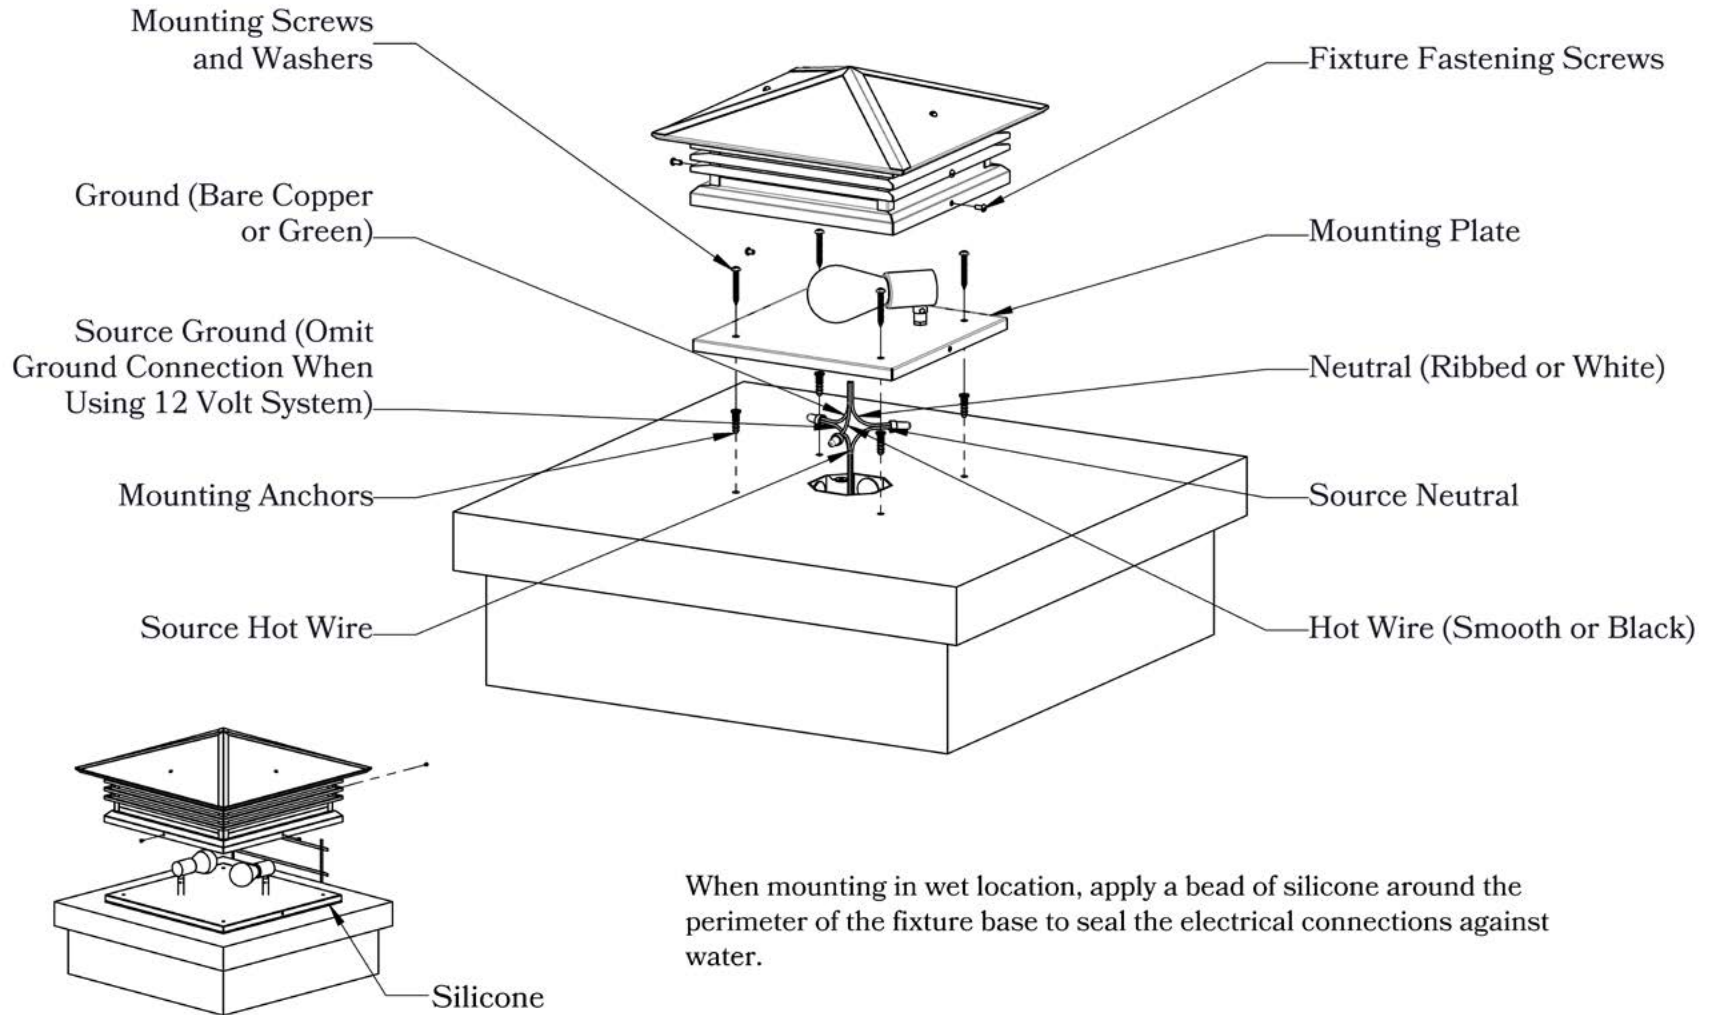

DESIGNS AVAILABLE IN THIS SERIES

Cross

Scrollwork Cross

Scrollwork Heart

Glass Only

ELECTRICAL SPECS

UL Rating	Wet
Voltage	12V or 120V
Socket Type	Medium Base - E26
Number of Light Bulbs	4
Max Wattage per Bulb	60W
LED Bulb	Supplied

ADDITIONAL INFORMATION

Manufacturer	Old California
Mounting Location	Exterior Only
Material	Brass
Multiple Overlay Options	Yes

MOUNTING INSTRUCTIONS • Column Light Version One

When mounting in wet location, apply a bead of silicone around the perimeter of the fixture base to seal the electrical connections against water.