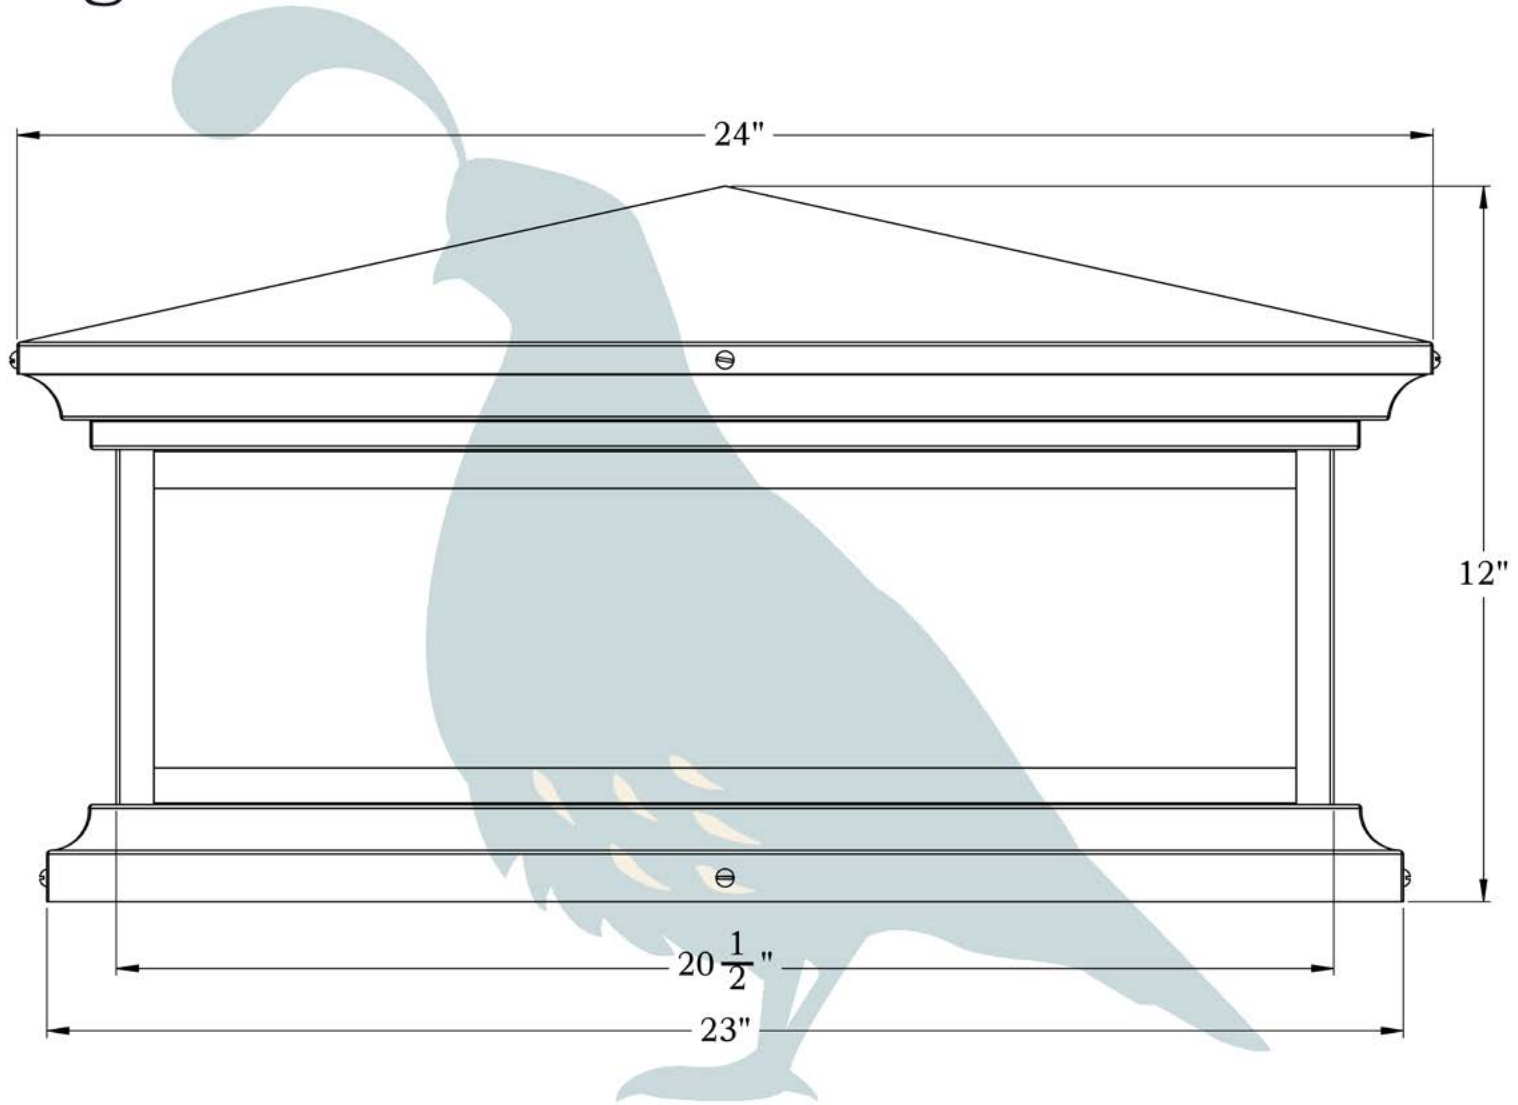

PRODUCT NO. 2207-61-W16

THE HAMPTON SERIES

Shallow Column Mount Lantern with Scrollwork Heart

3XL

OLD CALIFORNIA
FINE LIGHTING & HOME GOODS

3X Large

DIMENSIONS

Roof Width	24"
Body Width	20 1/2"
Height	12"
Mounting Base	23"

DESIGNS AVAILABLE IN THIS SERIES

Cross

Scrollwork Cross

Scrollwork Heart

Glass Only

ELECTRICAL SPECS

UL Rating	Wet
Voltage	12V or 120V
Socket Type	Medium Base - E26
Number of Light Bulbs	4
Max Wattage per Bulb	60W
LED Bulb	Supplied

ADDITIONAL INFORMATION

Manufacturer	Old California
Mounting Location	Exterior Only
Material	Brass
Multiple Overlay Options	Yes

MOUNTING INSTRUCTIONS • Column Light Version One

When mounting in wet location, apply a bead of silicone around the perimeter of the fixture base to seal the electrical connections against water.