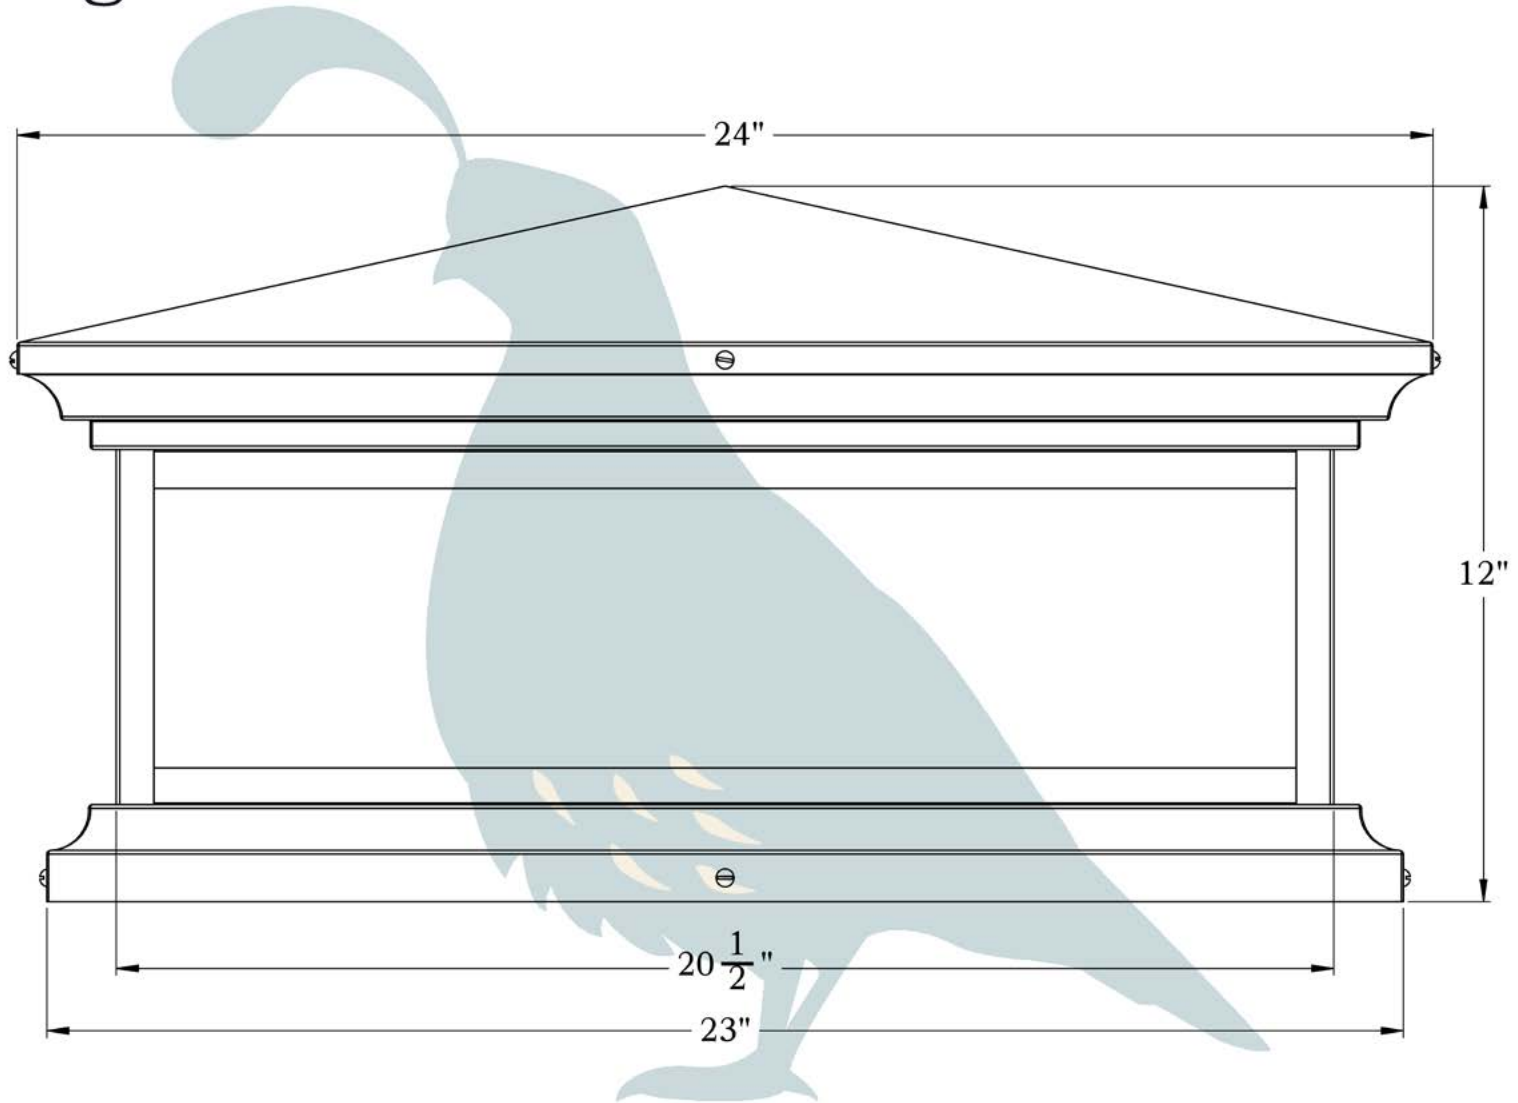

PRODUCT NO. 2207-61-XX

THE HAMPTON SERIES

Shallow Column Mount Lantern

3XL

OLD CALIFORNIA
FINE LIGHTING & HOME GOODS

3X Large

DIMENSIONS

Roof Width	24"
Body Width	20 1/2"
Height	12"
Mounting Base	23"

DESIGNS AVAILABLE IN THIS SERIES

Cross

Scrollwork Cross

Scrollwork Heart

Glass Only

ELECTRICAL SPECS

UL Rating	Wet
Voltage	12V or 120V
Socket Type	Medium Base - E26
Number of Light Bulbs	4
Max Wattage per Bulb	60W
LED Bulb	Supplied

ADDITIONAL INFORMATION

Manufacturer	Old California
Mounting Location	Exterior Only
Material	Brass
Multiple Overlay Options	Yes

MOUNTING INSTRUCTIONS • Column Light Version One

When mounting in wet location, apply a bead of silicone around the perimeter of the fixture base to seal the electrical connections against water.