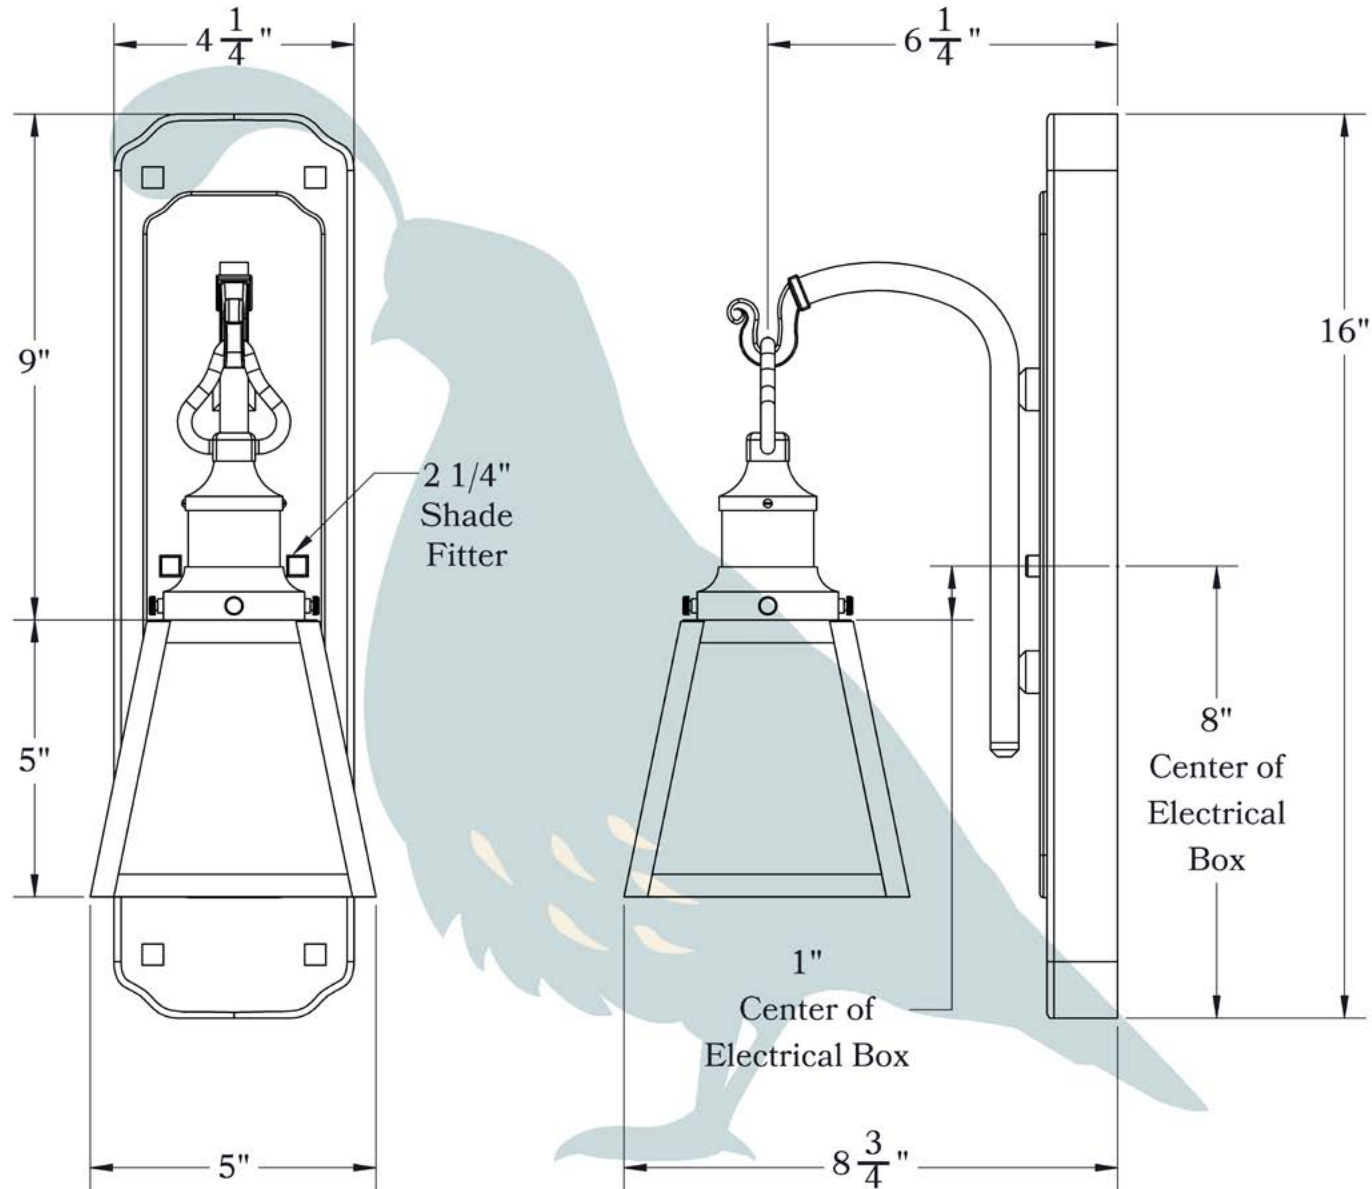

THE HILLSIDE SERIES
Sconce with Tall Wood Plate
FRAME SHADE OR GLASS SHADE

OLD CALIFORNIA
FINE LIGHTING &
HOME GOODS

975 N ENTERPRISE ST • ORANGE, CA 92867

PRODUCT No. | 240-13-SN
 TITLE | Hillside
 UL RATING | Dry

LAMP BASE | Medium Base (E26)
 WATTAGE | 60W
 VOLTAGE | 120V

PROPRIETARY AND CONFIDENTIAL
 The information contained in this drawing is the sole property of Old California. Any reproduction in part or as a whole without written permission from Old California is prohibited.

*TBD: To Be Determined

975 N ENTERPRISE ST • ORANGE, CA 92867

PRODUCT No.	240-13-SN
TITLE	Hillside
UL RATING	Dry

LAMP BASE	Medium Base (E26)
WATTAGE	60W
VOLTAGE	120V

PROPRIETARY AND CONFIDENTIAL
 The information contained in this drawing is the sole property of Old California. Any reproduction in part or as a whole without written permission from Old California is prohibited.

DIMENSIONS

Width	4 1/4"
Height (Without Shade)	9"
Projection to Center of Socket	6 1/4"
Mounting Plate	4 1/4" x 16"
Socket Style	Square Shell (SN)
Shade Fitter Size	2 1/4"

ELECTRICAL SPECS

UL Rating	Dry
Voltage	120V
Socket Type	Medium Base - E26
Number of Light Bulbs	1
Max Wattage per Bulb	60W
LED Bulb	Supplied
Dimmable	Yes