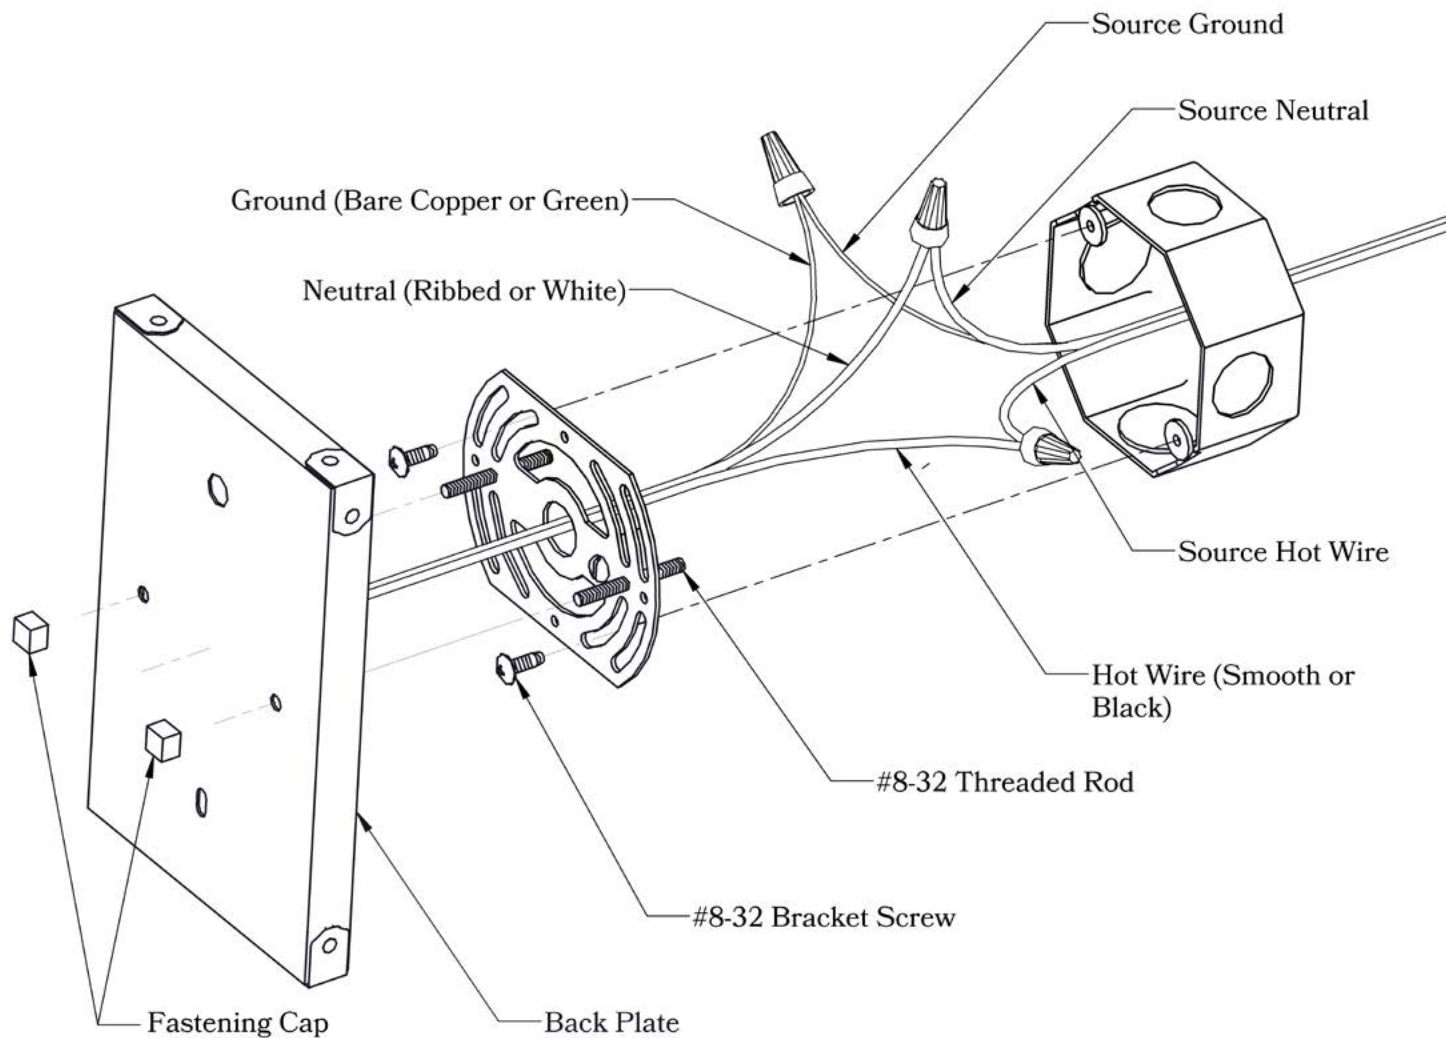

DIMENSIONS

Width	4 1/4"
Height (Without Shade)	9"
Projection to Center of Socket	6 1/4"
Mounting Plate	4 1/4" x 16"
Socket Style	Square Shell (SN)
Shade Fitter Size	2 1/4"

ELECTRICAL SPECS

UL Rating	Dry
Voltage	120V
Socket Type	Medium Base - E26
Number of Light Bulbs	1
Max Wattage per Bulb	60W
LED Bulb	Supplied
Dimmable	Yes

Amber Mission

Victorian Feather

Cherry Blossom
Cylinder

Milk-White Bell

Peacock Feather
Tulip

A much wider selection of shades is available on our website.

MOUNTING INSTRUCTIONS • Wall Mount With Caps**CAUTION—DISCONNECT POWER**