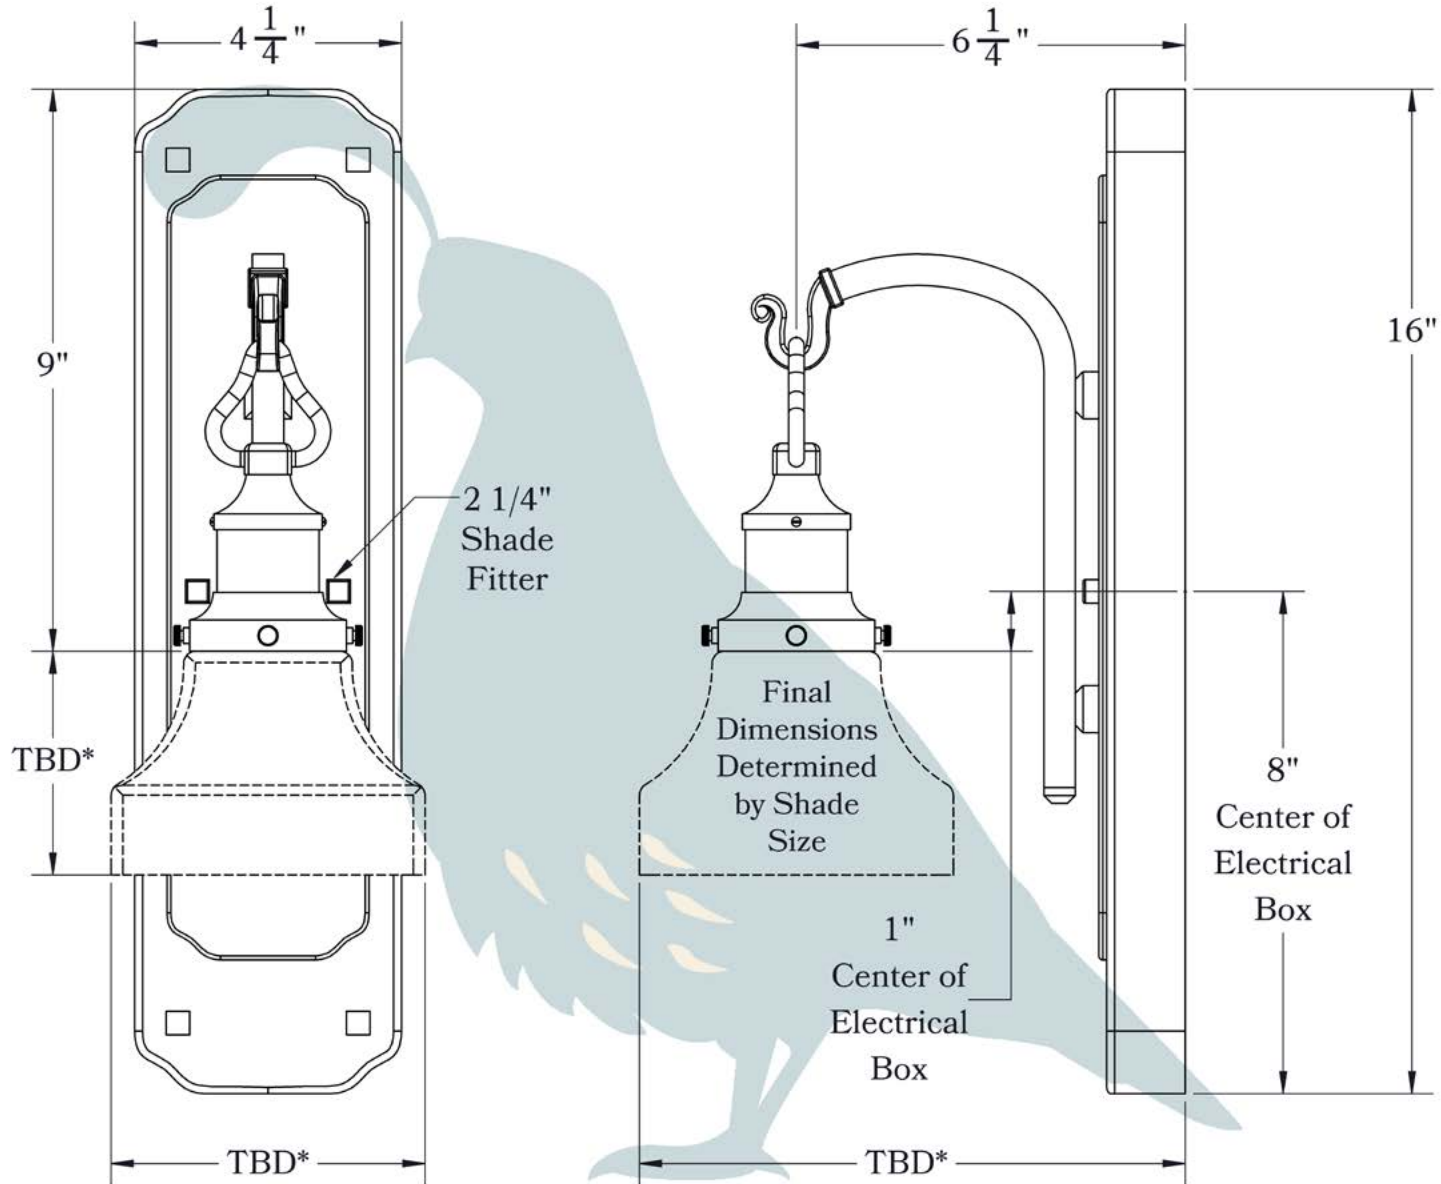

THE HILLSIDE SERIES
Sconce with Tall Wood Plate
FRAME SHADE OR GLASS SHADE

OLD CALIFORNIA
FINE LIGHTING &
HOME GOODS

975 N ENTERPRISE ST • ORANGE, CA 92867

PRODUCT No. | 240-13-SN
 TITLE | Hillside
 UL RATING | Dry

LAMP BASE | Medium Base (E26)
 WATTAGE | 60W
 VOLTAGE | 120V

PROPRIETARY AND CONFIDENTIAL
 The information contained in this drawing is the sole property of Old California. Any reproduction in part or as a whole without written permission from Old California is prohibited.

*TBD: To Be Determined

975 N ENTERPRISE ST • ORANGE, CA 92867

PRODUCT No.	240-13-SN
TITLE	Hillside
UL RATING	Dry

LAMP BASE	Medium Base (E26)
WATTAGE	60W
VOLTAGE	120V

PROPRIETARY AND CONFIDENTIAL
 The information contained in this drawing is the sole property of Old California. Any reproduction in part or as a whole without written permission from Old California is prohibited.

DIMENSIONS

Width	4 1/4"
Height (Without Shade)	9"
Projection to Center of Socket	6 1/4"
Mounting Plate	4 1/4" x 16"
Socket Style	Square Shell (SN)
Shade Fitter Size	2 1/4"

ELECTRICAL SPECS

UL Rating	Dry
Voltage	120V
Socket Type	Medium Base - E26
Number of Light Bulbs	1
Max Wattage per Bulb	60W
LED Bulb	Supplied
Dimmable	Yes