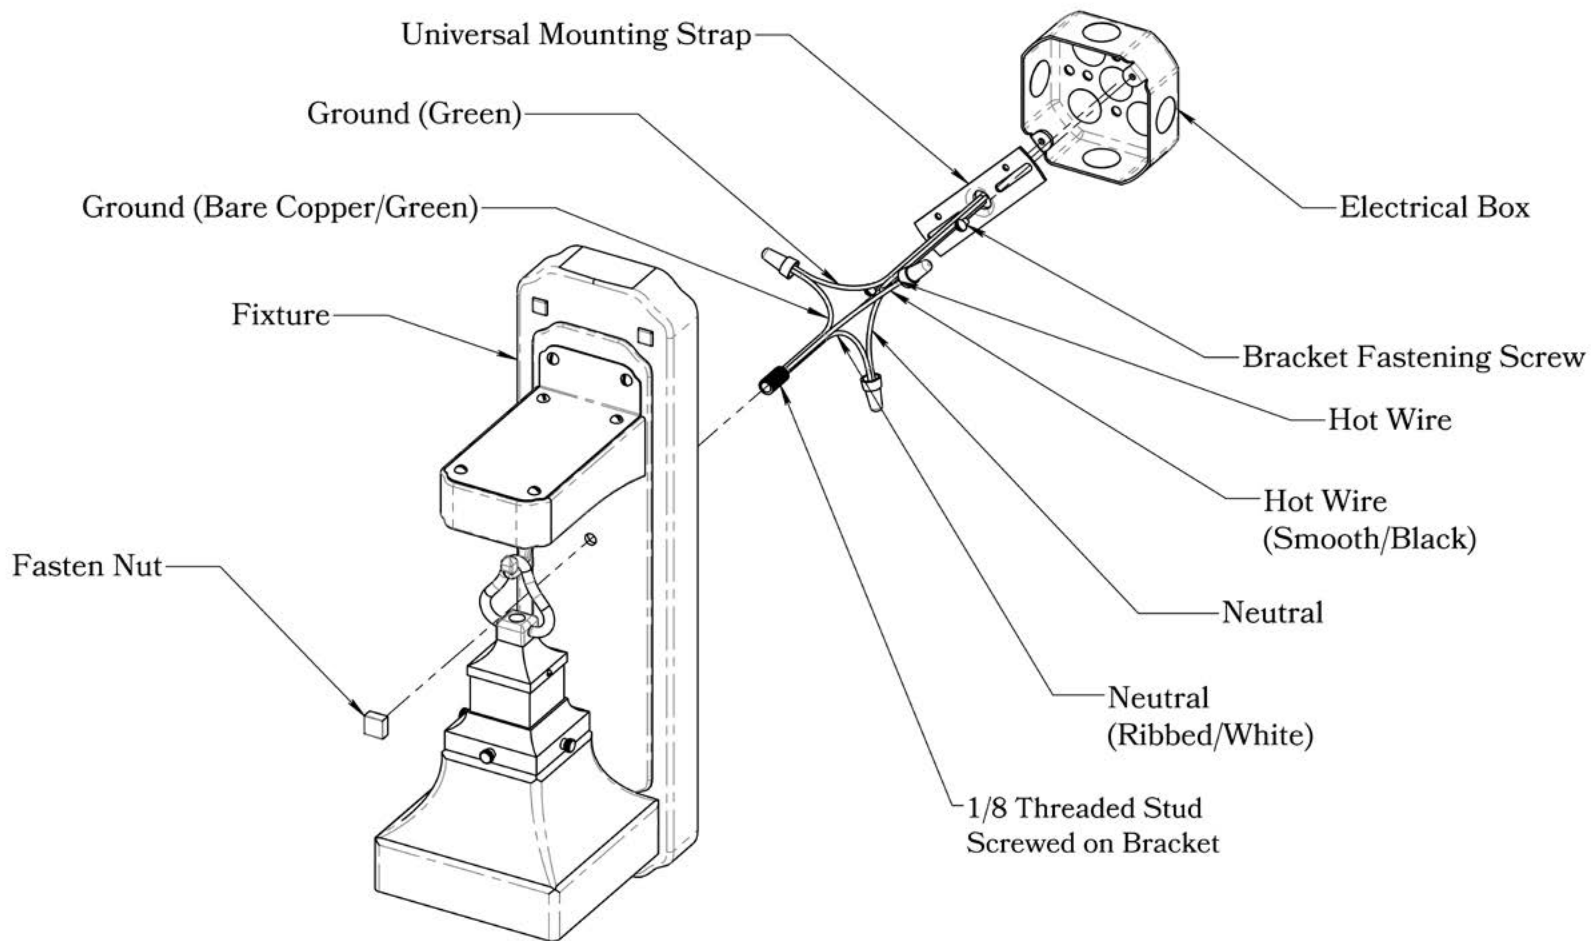

DIMENSIONS

Width	4 1/4"
Height (Without Shade)	10"
Projection to Center of Socket	4 3/4"
Mounting Plate	4 1/4" x 16"
Socket Style	Shell with Key (BK)
Shade Fitter Size	2 1/4"

ELECTRICAL SPECS

UL Rating	Dry
Voltage	120V
Socket Type	Medium Base - E26
Number of Light Bulbs	1
Max Wattage per Bulb	60W
LED Bulb	Supplied
Dimmable	Yes
On/Off Switch	Key Switch

ADDITIONAL INFORMATION

Manufacturer	Old California
Mounting Location	Interior
Material	Brass, Sapele

EXAMPLES OF AVAILABLE GLASS SHADES

Amber Mission

Victorian Feather

Cherry Blossom
Cylinder

Milk-White Bell

Peacock Feather
Tulip

A much wider selection of shades is available on our website.

MOUNTING INSTRUCTIONS • Center Mounting Cap Wall Mount

CAUTION—DISCONNECT POWER

Always shut off power when installing or repairing this (or any other) electrical appliance. Failure to do so may result in severe injury or death. This product must be installed in accordance with applicable installation codes by a person familiar with the construction and operation of the product, and the hazards involved.