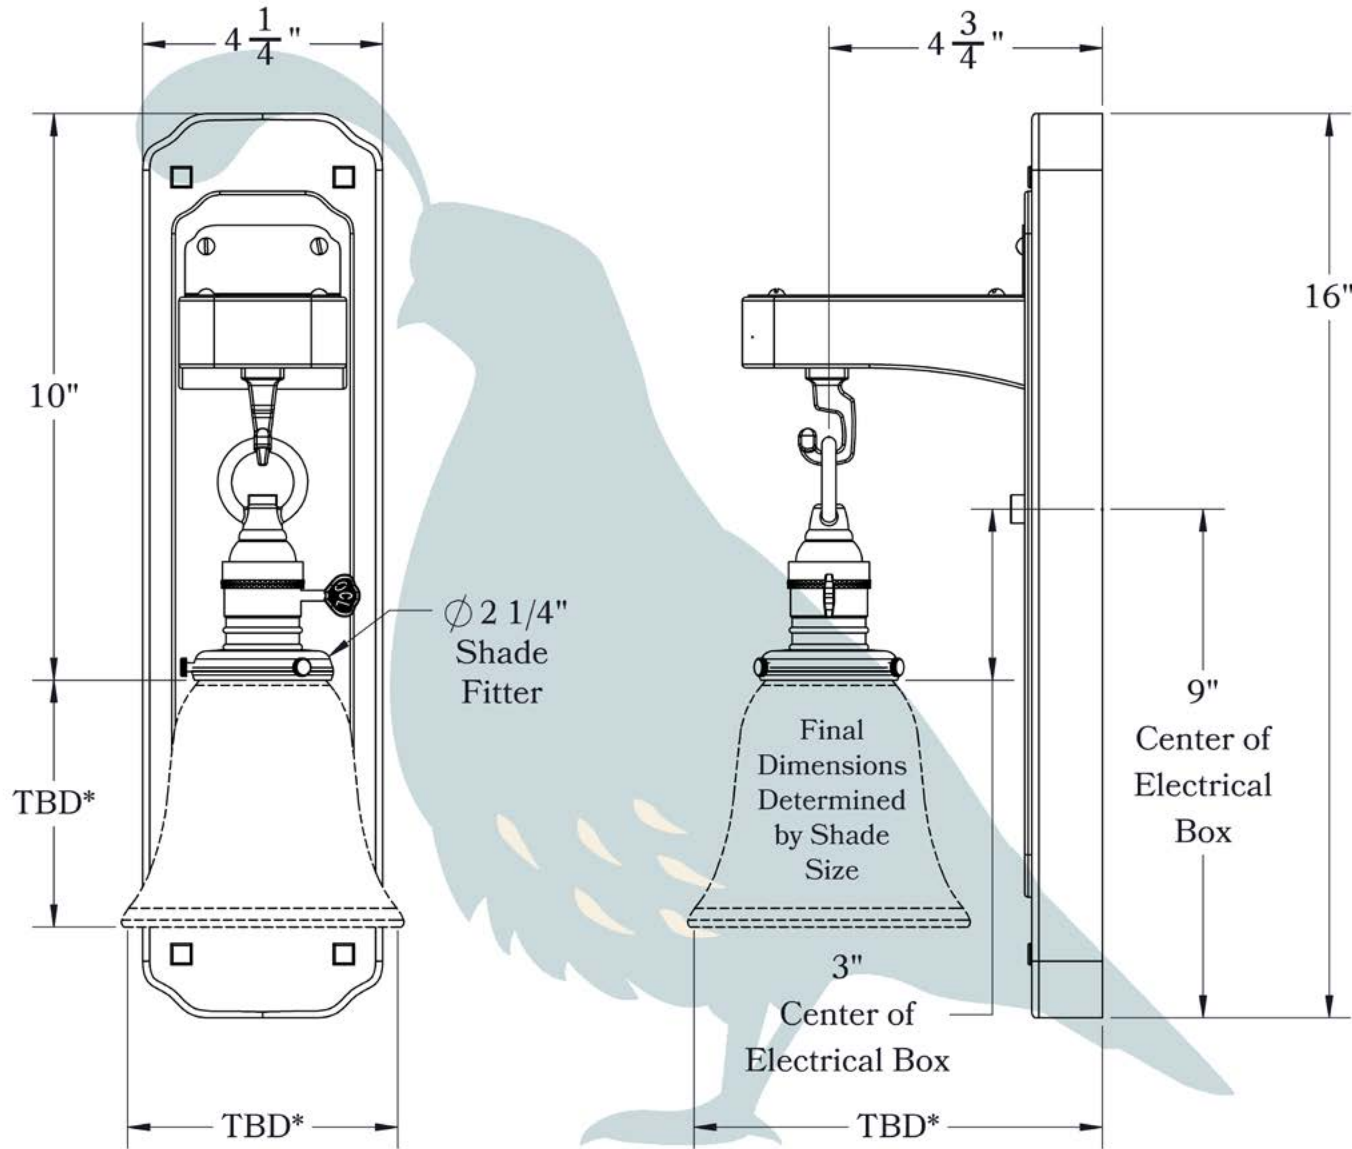

THE HILLSIDE SERIES
Wood Sconce with Key Socket
GLASS SHADE

OLD CALIFORNIA
FINE LIGHTING &
HOME GOODS

*TBD: To Be Determined

975 N ENTERPRISE ST • ORANGE, CA 92867

PRODUCT No.	240-14-BK
TITLE	Hillside
UL RATING	Dry

LAMP BASE	Medium Base (E26)
WATTAGE	60W
VOLTAGE	120V

PROPRIETARY AND CONFIDENTIAL
 The information contained in this drawing is the sole property of Old California. Any reproduction in part or as a whole without written permission from Old California is prohibited.

DIMENSIONS

Width	4 1/4"
Height (Without Shade)	10"
Projection to Center of Socket	4 3/4"
Mounting Plate	4 1/4" x 16"
Socket Style	Shell with Key (BK)
Shade Fitter Size	2 1/4"

ELECTRICAL SPECS

UL Rating	Dry
Voltage	120V
Socket Type	Medium Base - E26
Number of Light Bulbs	1
Max Wattage per Bulb	60W
LED Bulb	Supplied
Dimmable	Yes
On/Off Switch	Key Switch

ADDITIONAL INFORMATION

Manufacturer	Old California
Mounting Location	Interior
Material	Brass, Sapele

EXAMPLES OF AVAILABLE GLASS SHADES

Amber Mission

Victorian Feather

Cherry Blossom
Cylinder

Milk-White Bell