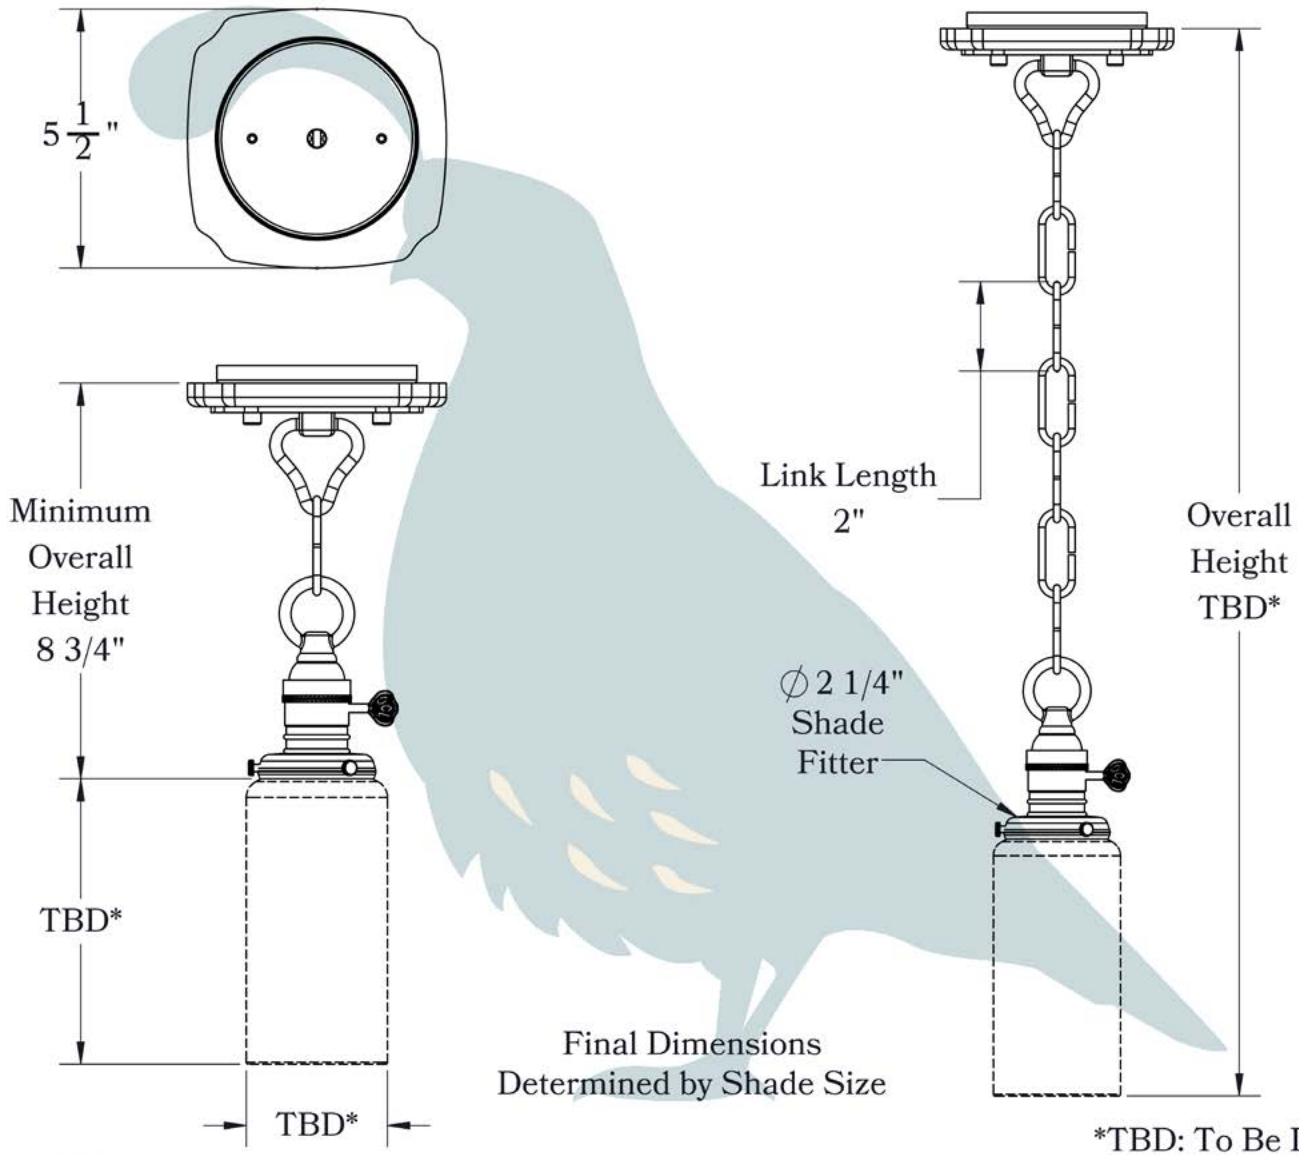

THE HILLSIDE SERIES
Chain Pendant Lantern with Key Socket
GLASS SHADE

OLD CALIFORNIA
FINE LIGHTING & HOME GOODS

DIMENSIONS

Width	5 1/2"
Minimum Height (without shade)	8 3/4"
Overall Height (OAH)	Built to Order
Ceiling Mounting Plate	5 1/2"
Socket Style	Shell with Key (BK)
Shade Fitter Size	2 1/4"

ELECTRICAL SPECS

UL Rating	Dry
Voltage	120V
Socket Type	Medium Base - E26
Number of Light Bulbs	1
Max Wattage per Bulb	60W
LED Bulb	Supplied
Dimmable	Yes
On/Off Switch	Key Switch

ADDITIONAL INFORMATION

Manufacturer	Old California
Exterior or Interior	Interior
Material	Brass, Sapele

EXAMPLES OF AVAILABLE GLASS SHADES

Amber Mission

Victorian Feather

Cherry Blossom
Cylinder

Milk-White Bell

Peacock Feather
Tulip

A much wider selection of shades is available on our website.

MOUNTING INSTRUCTIONS • Chain Mount Without Fire Pan**CAUTION—DISCONNECT POWER**