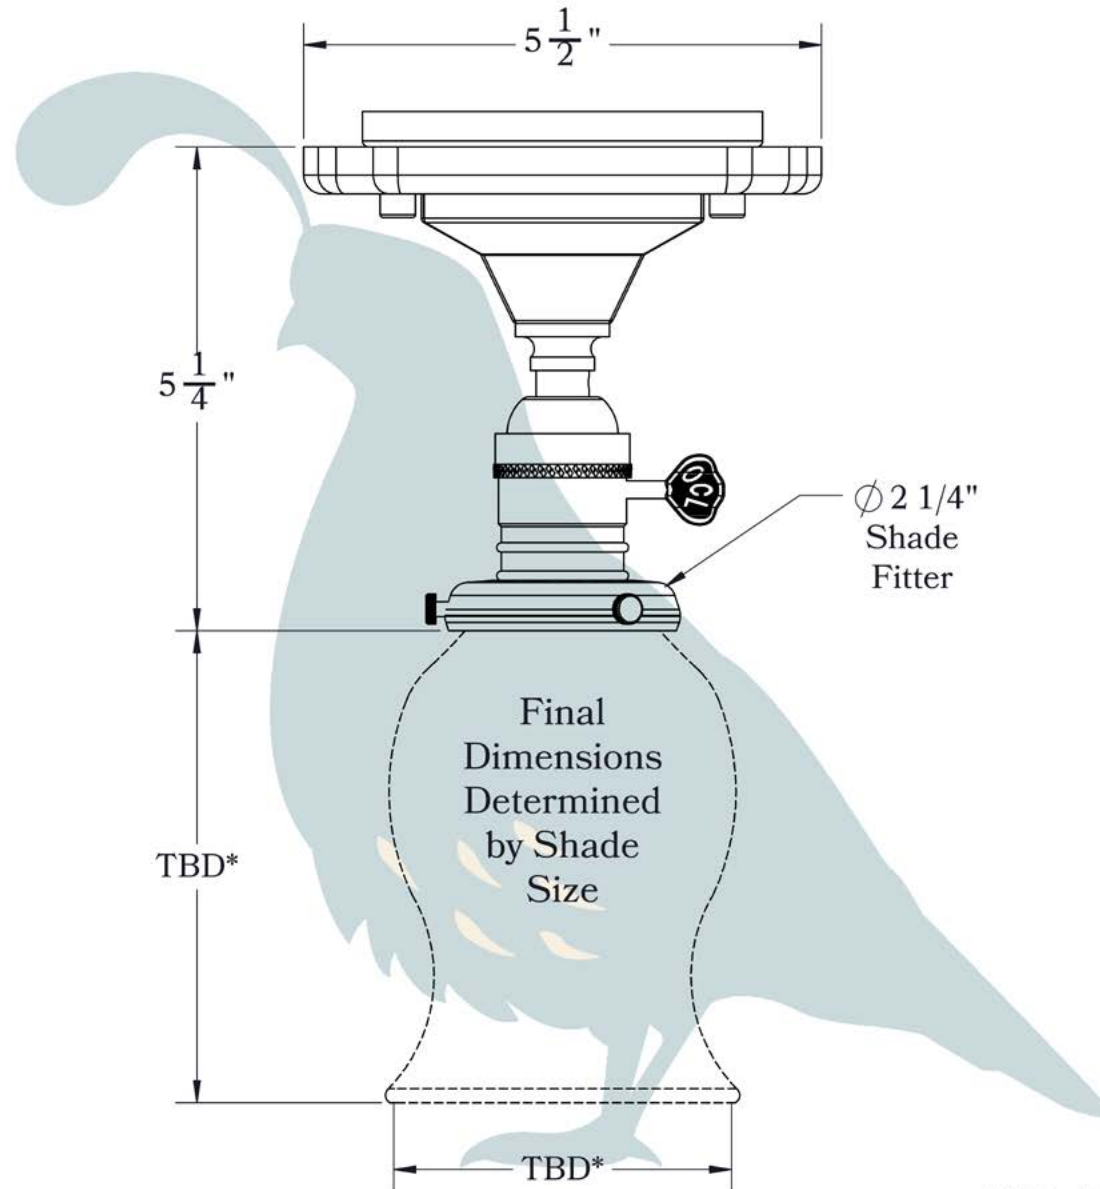

PRODUCT NO. 240-51-BK

THE HILLSIDE SERIES  
**Semi-Flush Ceiling Light  
with Key Socket**  
GLASS SHADE

**OLD CALIFORNIA**  
FINE LIGHTING &  
HOME GOODS

\*TBD: To Be Determined

## DIMENSIONS

Width	5 1/2"
Height (without shade)	5 1/4"
Ceiling Mounting Plate	5 1/2"
Socket Style	Shell with Key (BK)
Shade Fitter Size	2 1/4"