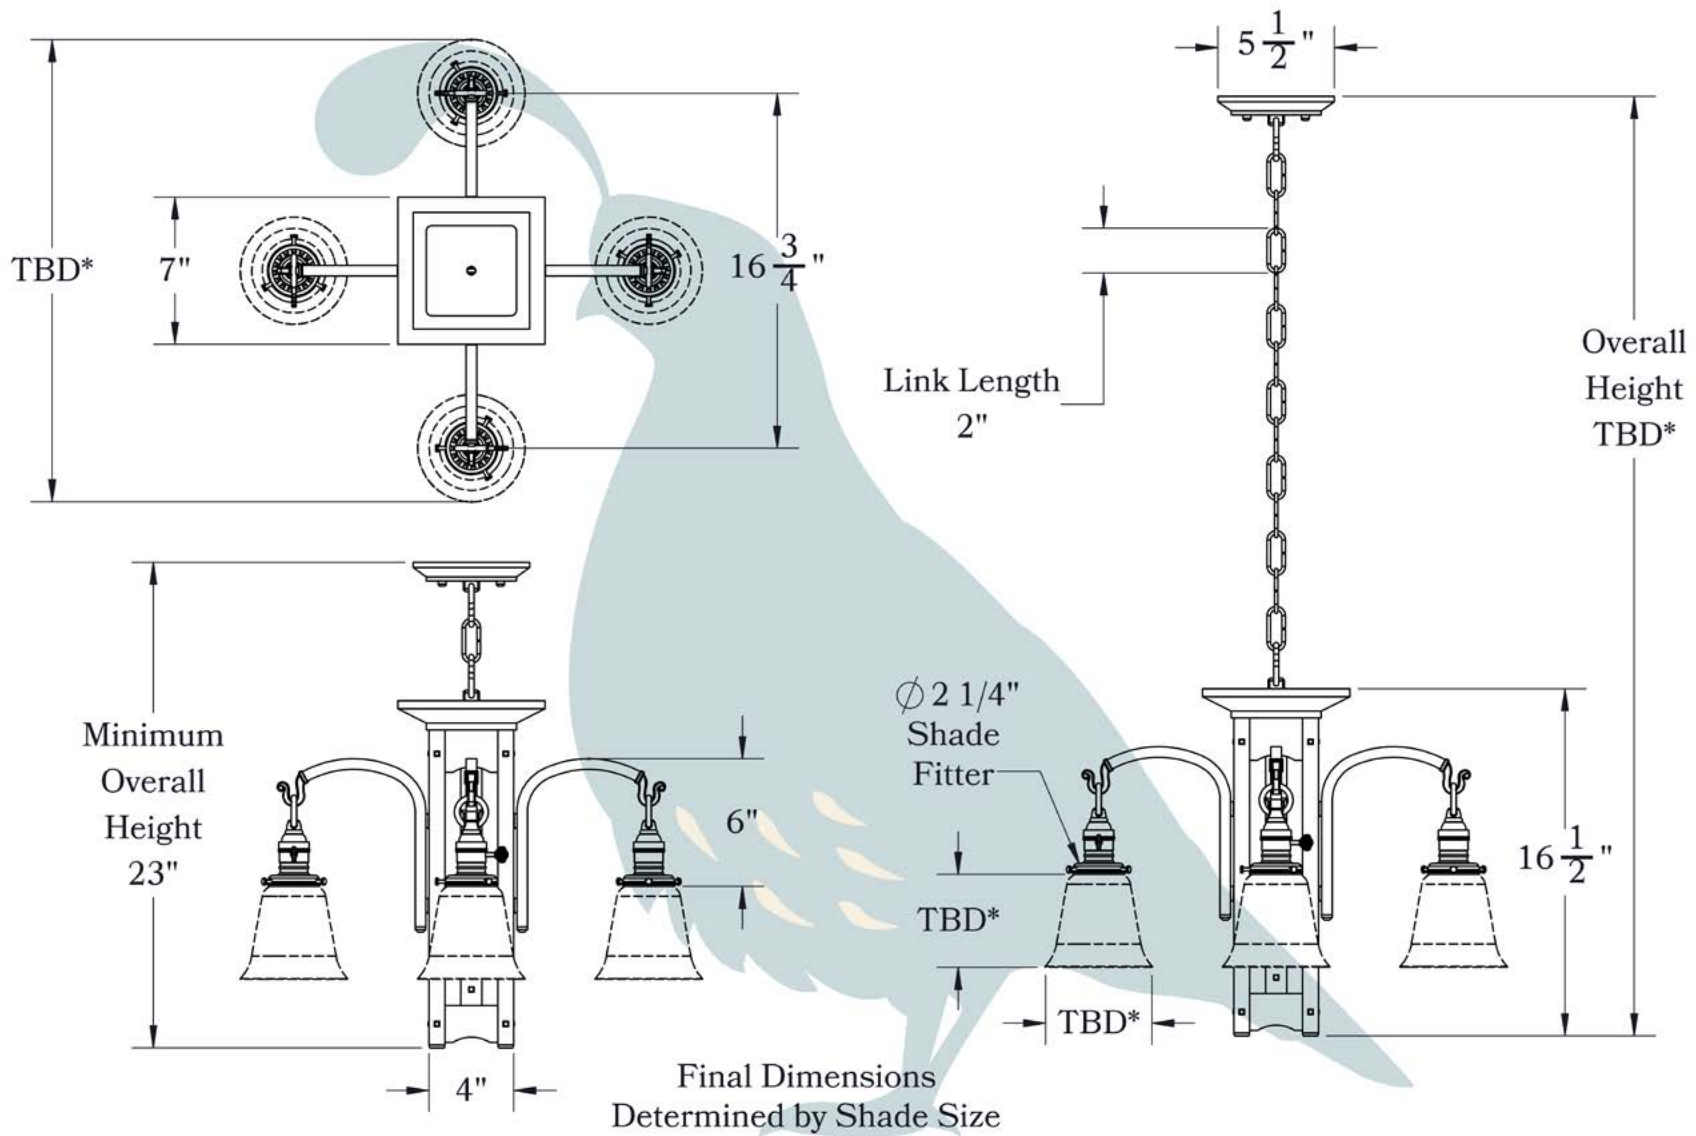

PRODUCT NO. 270-24-BK

THE LIVE OAKS SERIES
**Four Light Chandelier
with Key Sockets**
GLASS SHADES

OLD CALIFORNIA
FINE LIGHTING &
HOME GOODS

*TBD: To Be Determined

DIMENSIONS

Chandelier Width (Center Sockets)	16 3/4"
Wood Center Body Width	4"
Wood Center Body Height	16 1/2"
Minimum Height (Without Shades)	23"
Ceiling Mounting Plate	5 1/2"
Socket Style	Shell with Key (BK)
Shade Fitter Size	2 1/4"

ELECTRICAL SPECS

UL Rating	Dry
Voltage	120V
Socket Type	Medium Base - E26
Number of Light Bulbs	1-40W, 4-60W
Max Wattage per Bulb	40W, 60W
LED Bulb	Supplied
Dimmable	Yes
On/Off Switch	Key Switch

ADDITIONAL INFORMATION

Manufacturer	Old California
Mounting Location	Interior
Material	Brass, Quarter-Sawn White Oak

EXAMPLES OF AVAILABLE GLASS SHADES

Amber Mission

Victorian Feather

Cherry Blossom
Cylinder

Milk-White Bell

Peacock Feather
Tulip