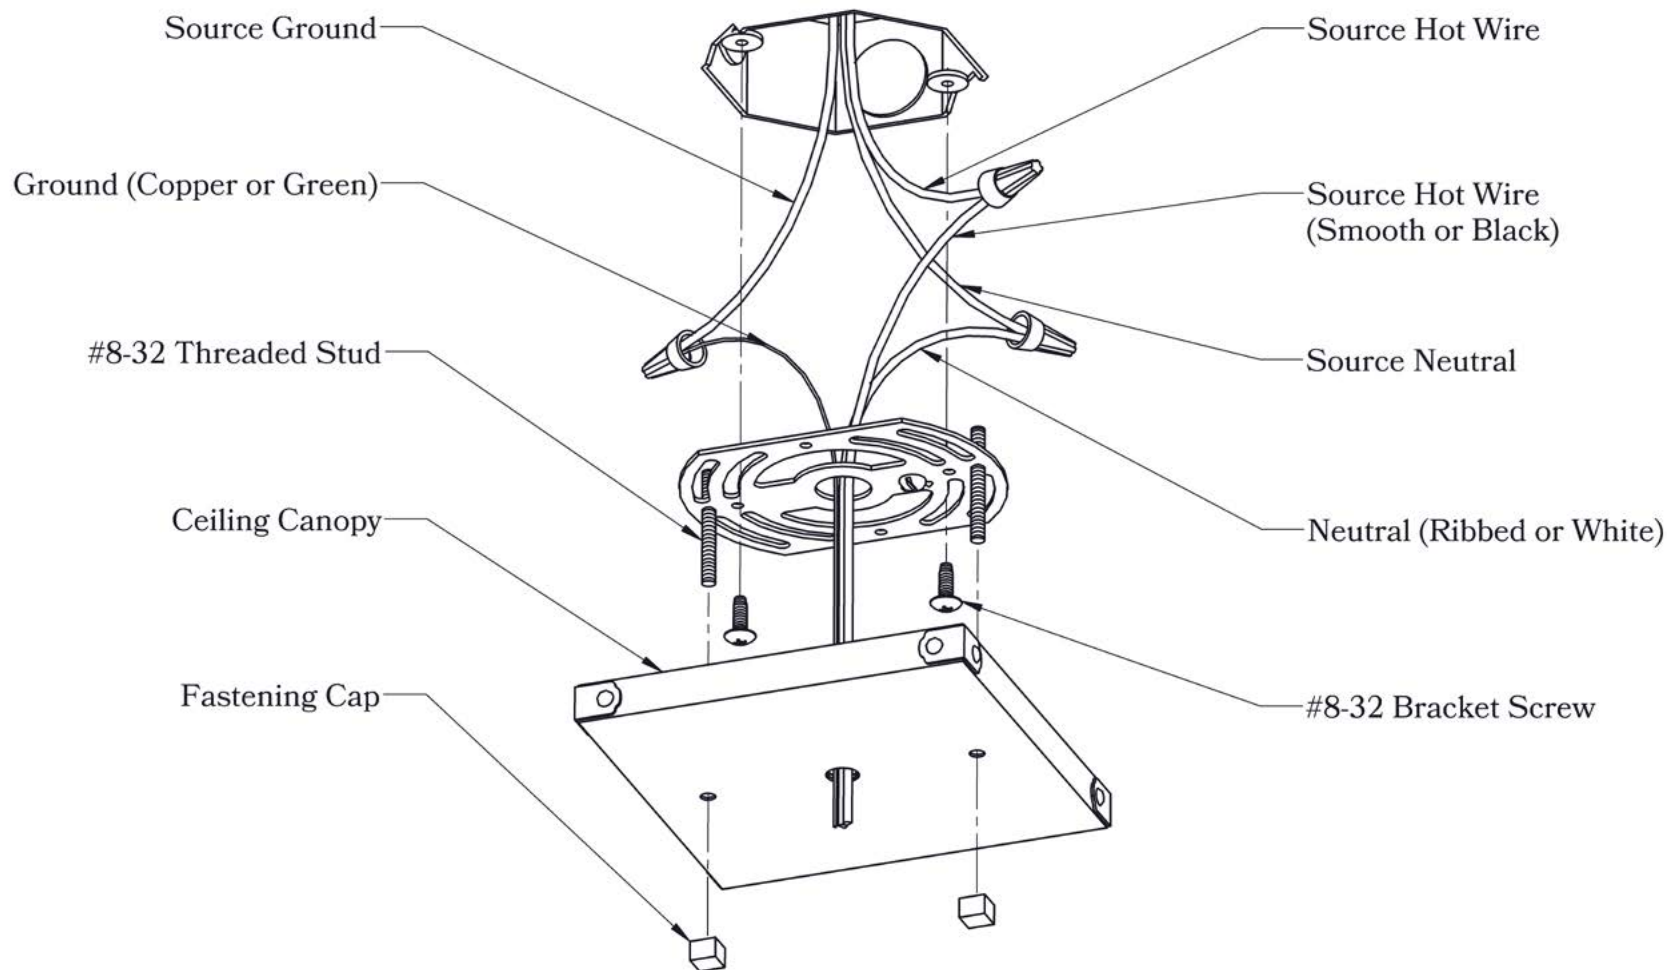

DIMENSIONS

Width	5 3/4"
Height (without shade)	5 1/2"
Ceiling Mounting Plate	5 3/4"
Socket Style	Shell with Key (BK)
Shade Fitter Size	2 1/4"

EXAMPLES OF AVAILABLE GLASS SHADES

Amber Mission

Victorian Feather

Cherry Blossom
Cylinder

Milk-White Bell

Peacock Feather
Tulip

A much wider selection of shades is available on our website.

ELECTRICAL SPECS

UL Rating	Dry
Voltage	120V
Socket Type	Medium Base - E26
Number of Light Bulbs	1
Max Wattage per Bulb	60W
LED Bulb	Supplied
Dimmable	Yes
On/Off Switch	Key Switch

ADDITIONAL INFORMATION

Manufacturer	Old California
Exterior or Interior	Interior
Material	Brass, Quarter-Sawn White Oak

MOUNTING INSTRUCTIONS • Chain Mount Without Fire Pan**CAUTION—DISCONNECT POWER**

Always shut off power when installing or repairing this (or any other) electrical appliance. Failure to do so may result in severe injury or death. This product must be installed in accordance with applicable installation codes by a person familiar with the construction and operation of the product, and the hazards involved.