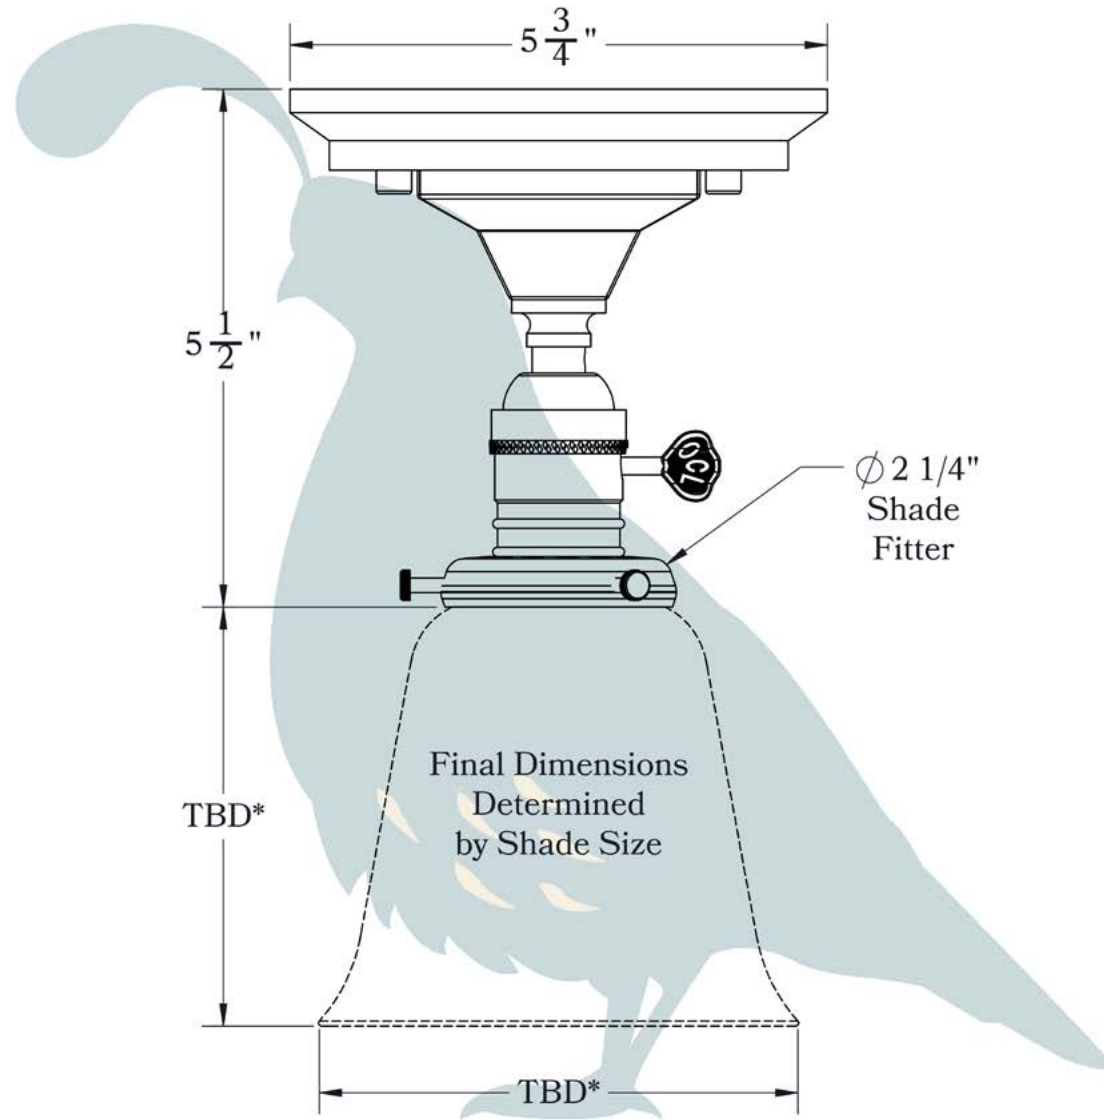

THE LIVE OAKS SERIES
Semi-Flush Ceiling Light with Key Socket
GLASS SHADE

OLD CALIFORNIA
FINE LIGHTING & HOME GOODS

*TBD: To Be Determined

975 N ENTERPRISE ST • ORANGE, CA 92867

PRODUCT No. | 270-51-BK
 TITLE | Live Oaks
 UL RATING | Dry

LAMP BASE | Medium Base (E26)
 WATTAGE | 60W
 VOLTAGE | 120V

PROPRIETARY AND CONFIDENTIAL
 The information contained in this drawing is the sole property of Old California. Any reproduction in part or as a whole without written permission from Old California is prohibited.

DIMENSIONS

Width	5 3/4"
Height (without shade)	5 1/2"
Ceiling Mounting Plate	5 3/4"
Socket Style	Shell with Key (BK)
Shade Fitter Size	2 1/4"

EXAMPLES OF AVAILABLE GLASS SHADES

Amber Mission

Victorian Feather

Cherry Blossom
Cylinder

Milk-White Bell

Peacock Feather
Tulip

A much wider selection of shades is available on our website.

ELECTRICAL SPECS

UL Rating	Dry
Voltage	120V
Socket Type	Medium Base - E26
Number of Light Bulbs	1
Max Wattage per Bulb	60W
LED Bulb	Supplied
Dimmable	Yes
On/Off Switch	Key Switch