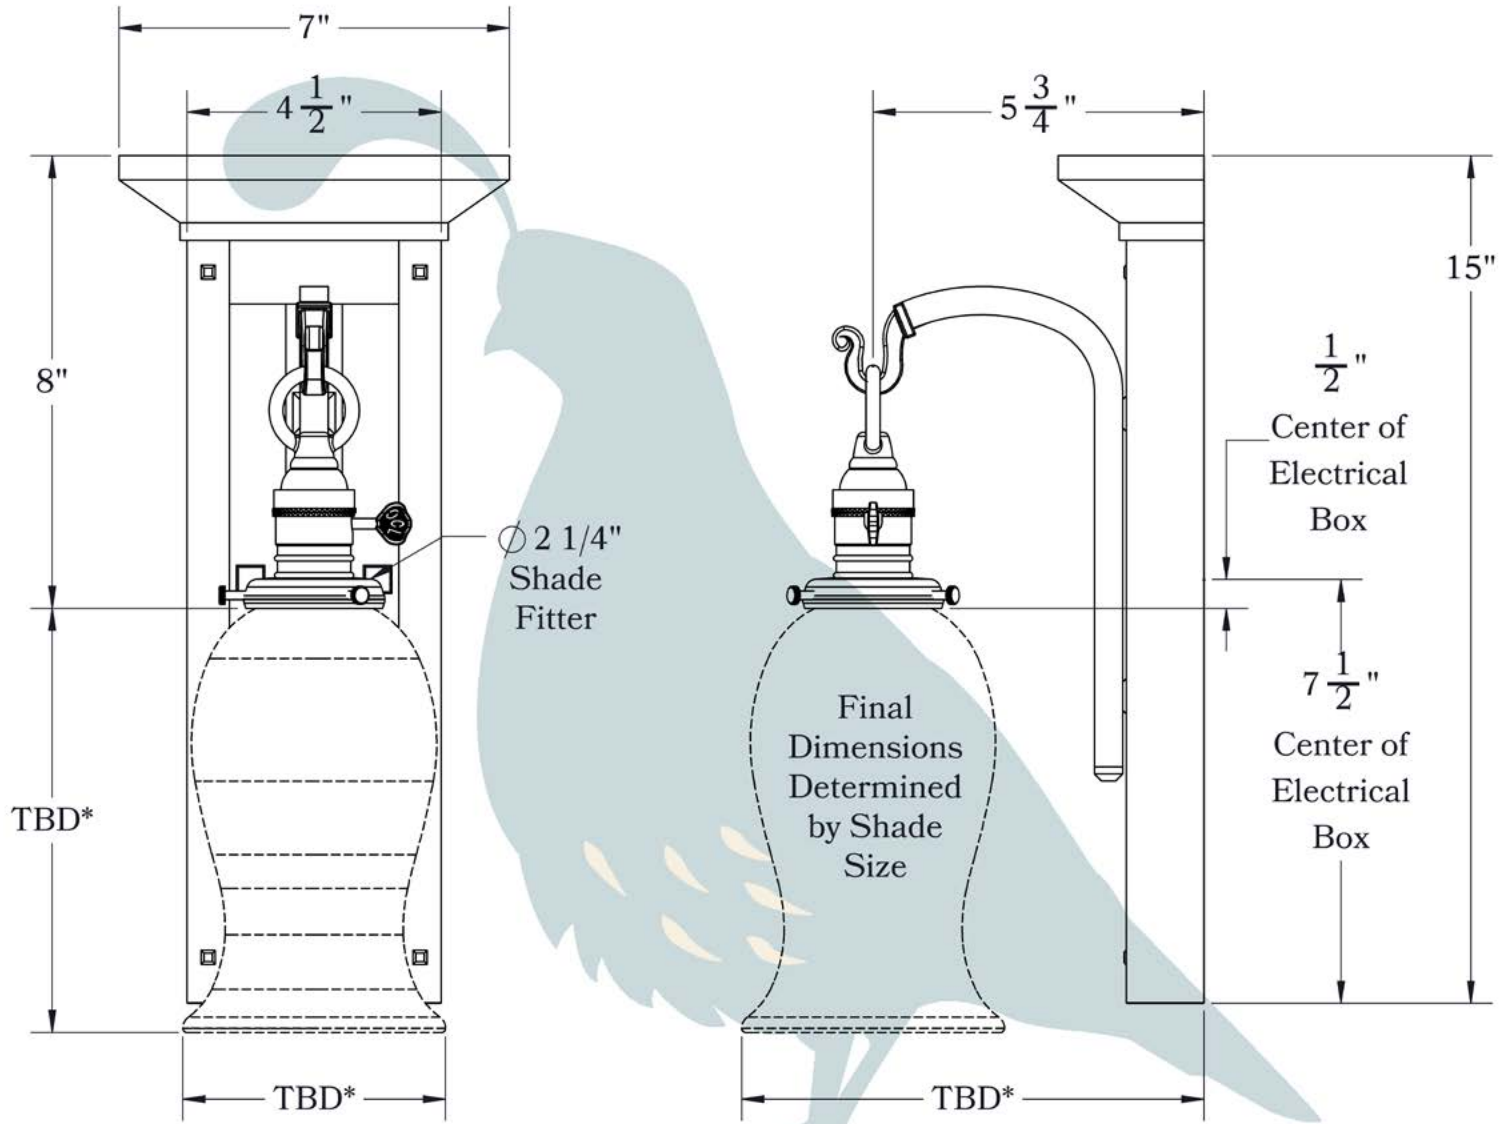

THE LIVE OAKS SERIES

Sconce with Key Socket and Tall Wood Plate

GLASS SHADE

OLD CALIFORNIA
FINE LIGHTING &
HOME GOODS

*TBD: To Be Determined

DIMENSIONS

Width	7"
Height (Without Shade)	8"
Projection to Center of Socket	5 3/4"
Mounting Plate	7" x 15"
Socket Style	Shell with Key (BK)
Shade Fitter Size	2 1/4"

ELECTRICAL SPECS

UL Rating	Dry
Voltage	120V
Socket Type	Medium Base - E26
Number of Light Bulbs	1
Max Wattage per Bulb	60W
LED Bulb	Supplied
Dimmable	Yes
On/Off Switch	Key Switch

ADDITIONAL INFORMATION

Manufacturer	Old California
Mounting Location	Interior
Material	Brass, Quarter-Sawn White Oak

EXAMPLES OF AVAILABLE GLASS SHADES

Amber Mission

Victorian Feather

Cherry Blossom
Cylinder

Milk-White Bell

Peacock Feather
Tulip

A much wider selection of shades is available on our website.

MOUNTING INSTRUCTIONS • Wall Mount With Caps**CAUTION—DISCONNECT POWER**