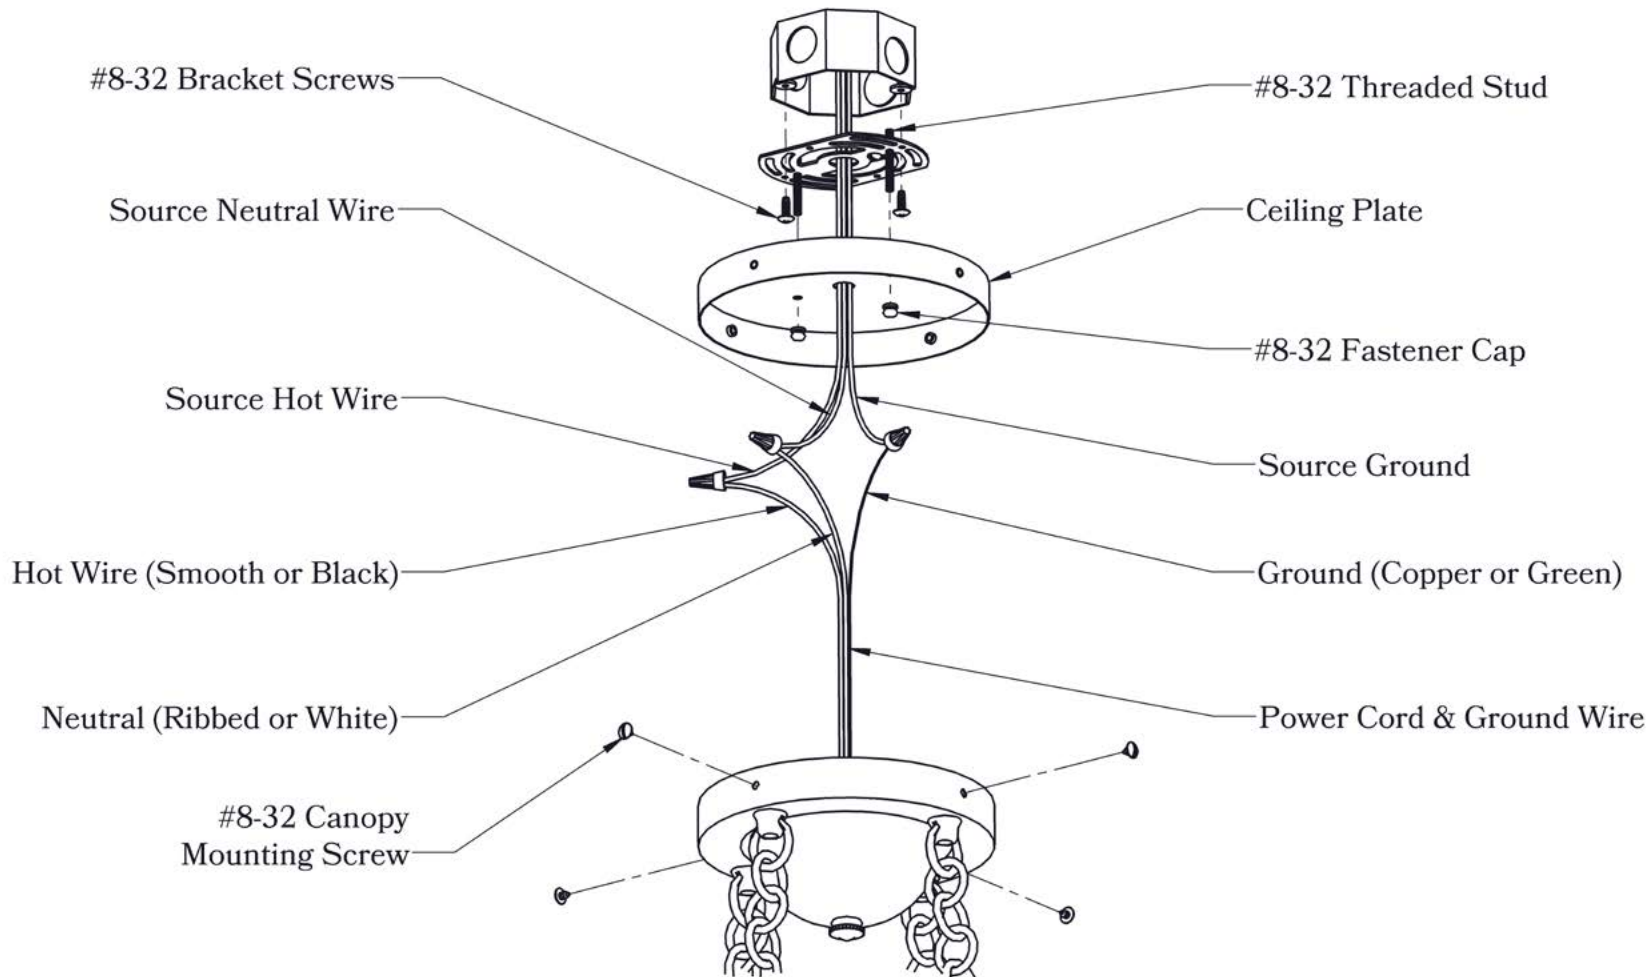

PRODUCT NO. 280-23-RN

THE ARDEN SERIES
Three Light Chandelier
GLASS SHADE

OLD CALIFORNIA
FINE LIGHTING &
HOME GOODS

*TBD: To Be Determined

DIMENSIONS

Chandelier Width	16"
Minimum Height (Without Shades)	17"
Ceiling Mounting Plate	7" Diameter
Socket Style	Round Shell (RN)
Shade Fitter Size	2 1/4"

UL Rating	Damp
Voltage	120V
Socket Type	Medium Base - E26
Number of Light Bulbs	3
Max Wattage per Bulb	60W
LED Bulb	Supplied
Dimmable	Yes

ADDITIONAL INFORMATION

Manufacturer	Old California
Mounting Location	Interior
Material	Brass

MOUNTING INSTRUCTIONS • 280-23

CAUTION—DISCONNECT POWER

Always shut off power when installing or repairing this (or any other) electrical appliance. Failure to do so may result in severe injury or death. This product must be installed in accordance with applicable installation codes by a person familiar with the construction and operation of the product, and the hazards involved.