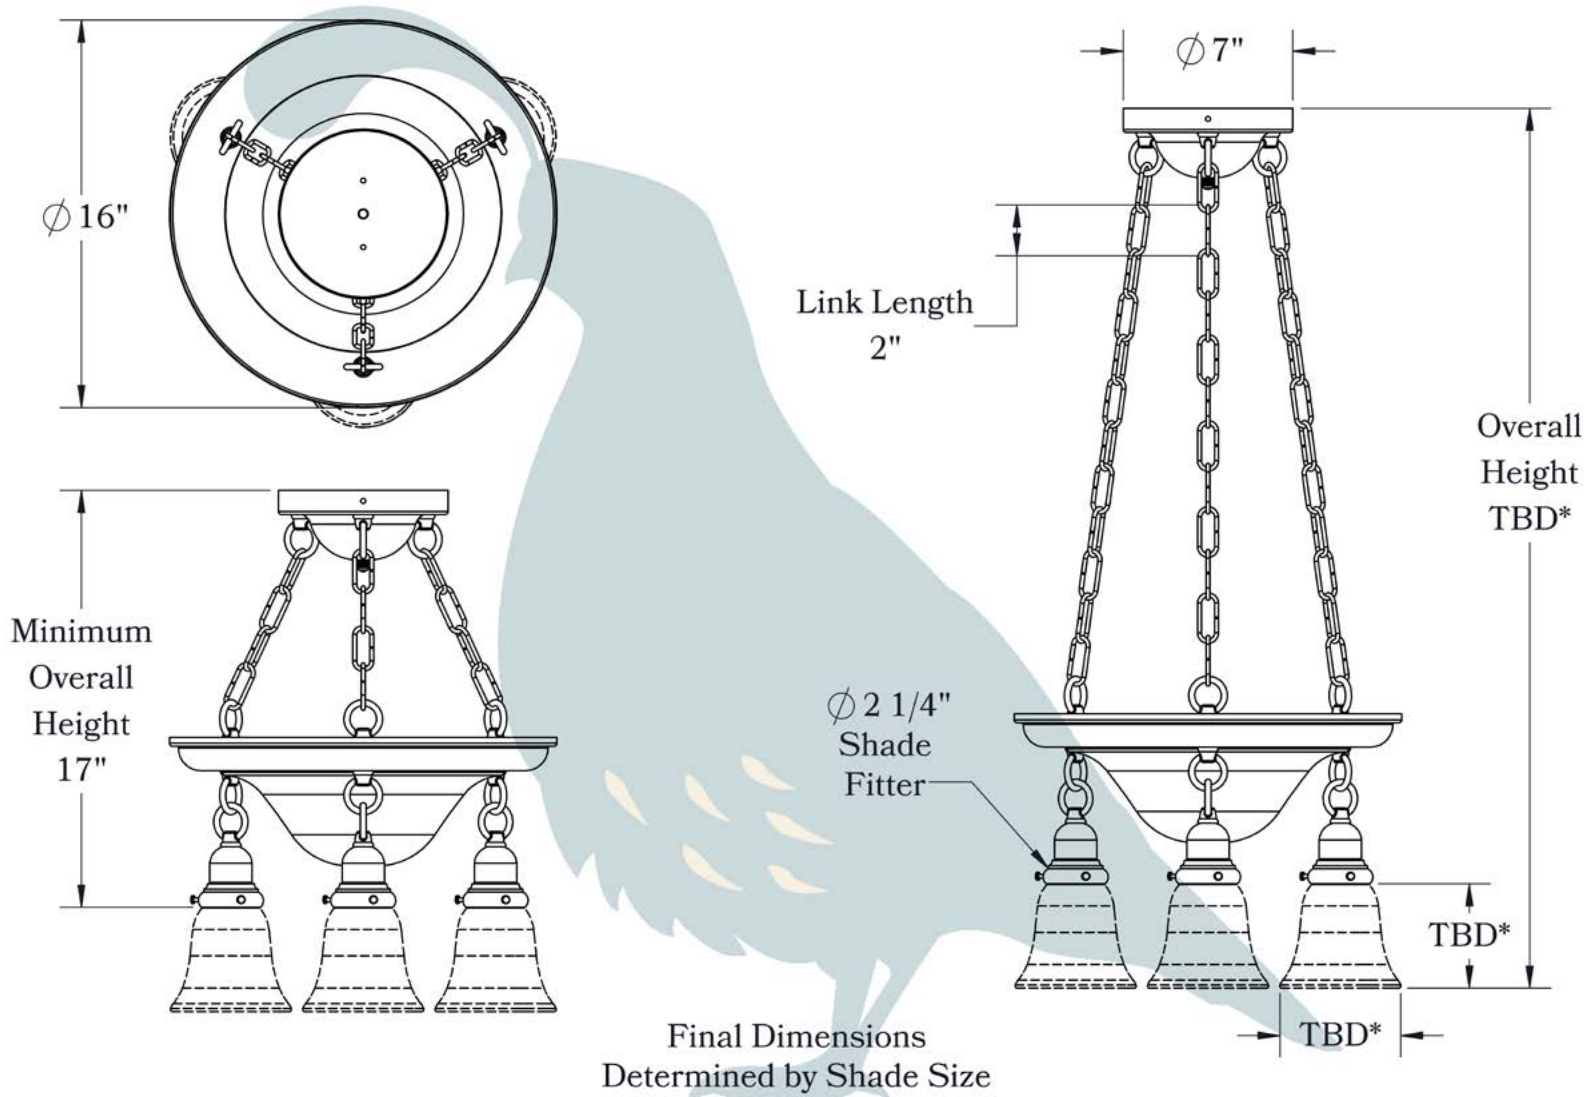

PRODUCT NO. 280-23-RN

THE ARDEN SERIES
Three Light Chandelier
GLASS SHADE

OLD CALIFORNIA
FINE LIGHTING &
HOME GOODS

*TBD: To Be Determined

DIMENSIONS

Chandelier Width	16"
Minimum Height (Without Shades)	17"
Ceiling Mounting Plate	7" Diameter
Socket Style	Round Shell (RN)
Shade Fitter Size	2 1/4"

UL Rating	Damp
Voltage	120V
Socket Type	Medium Base - E26
Number of Light Bulbs	3
Max Wattage per Bulb	60W
LED Bulb	Supplied
Dimmable	Yes

ADDITIONAL INFORMATION

Manufacturer	Old California
Mounting Location	Interior
Material	Brass