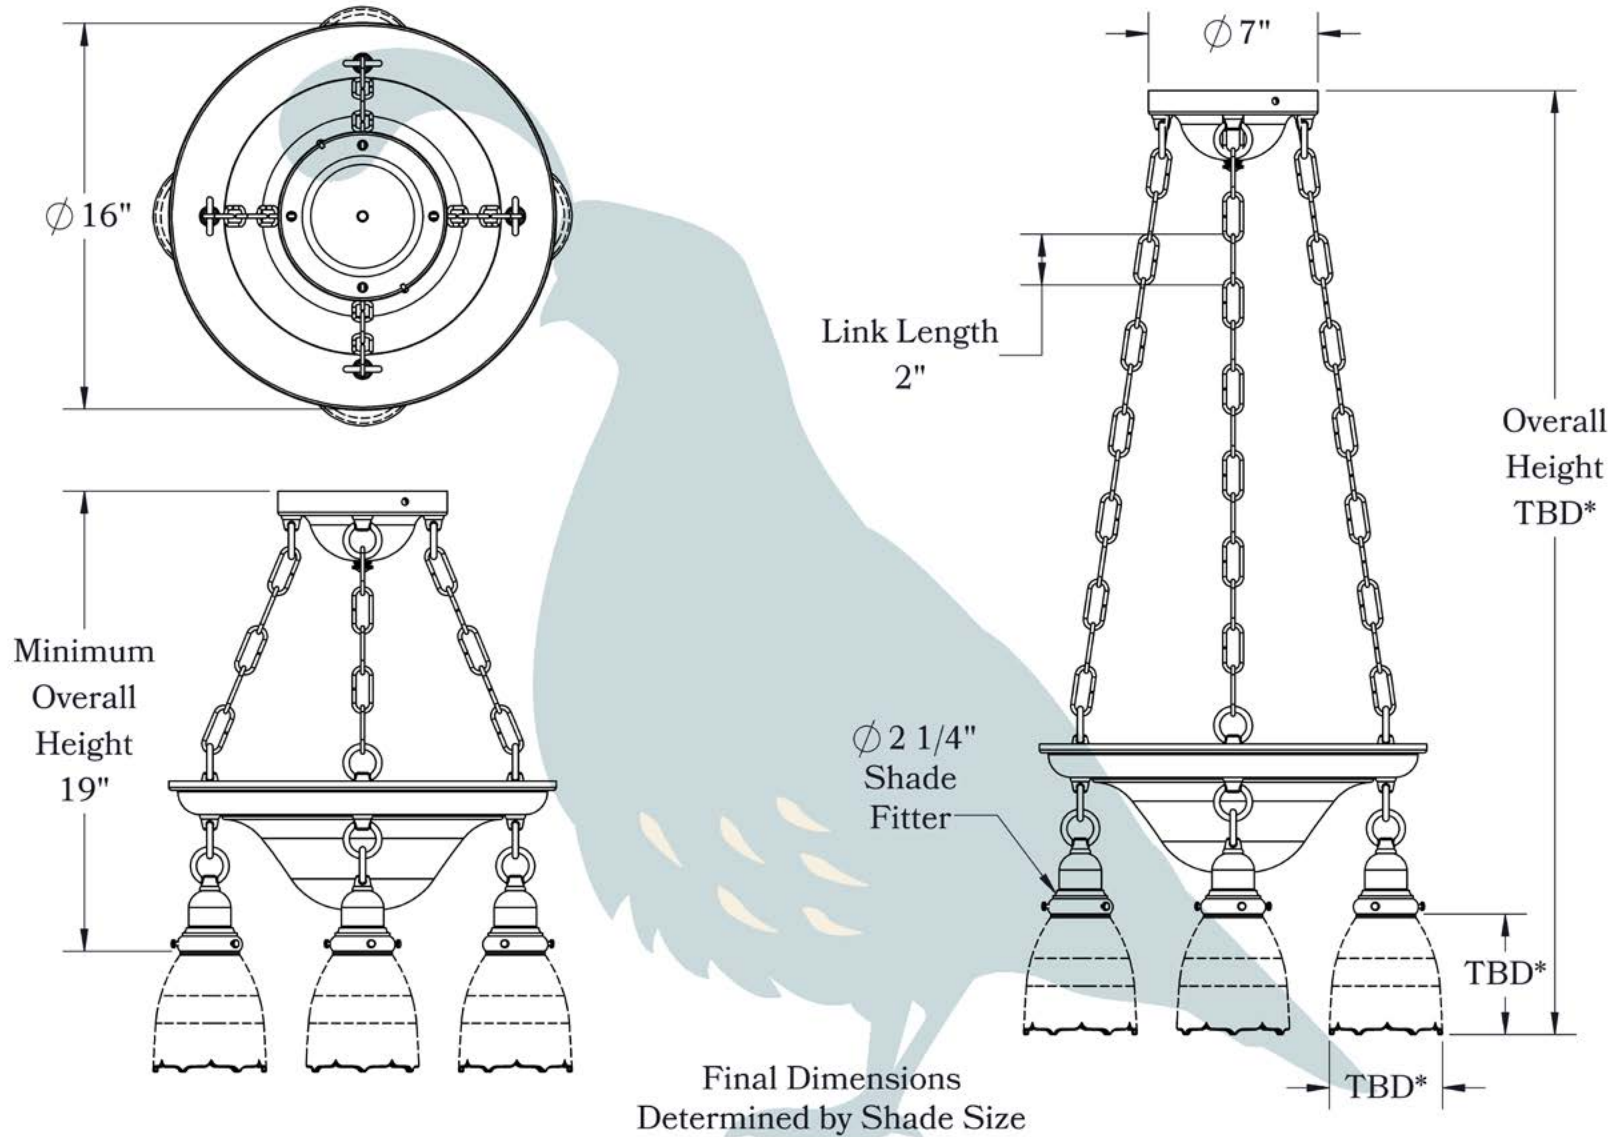

PRODUCT NO. 280-24-RN

THE ARDEN SERIES
Four Light Chandelier
GLASS SHADE

OLD CALIFORNIA
FINE LIGHTING & HOME GOODS

Final Dimensions
Determined by Shade Size

*TBD: To Be Determined

DIMENSIONS

Chandelier Width	16"
Minimum Height (Without Shades)	19"
Ceiling Mounting Plate	7" Diameter
Socket Style	Round Shell (RN)
Shade Fitter Size	2 1/4"

EXAMPLES OF AVAILABLE GLASS SHADES

Amber Mission

Victorian Feather

Cherry Blossom Cylinder

Milk-White Bell

Peacock Feather Tulip

A much wider selection of shades is available on our website.

ELECTRICAL SPECS

UL Rating	Damp
Voltage	120V
Socket Type	Medium Base - E26
Number of Light Bulbs	4
Max Wattage per Bulb	60W
LED Bulb	Supplied
Dimmable	Yes

ADDITIONAL INFORMATION

Manufacturer	Old California
Mounting Location	Interior
Material	Brass