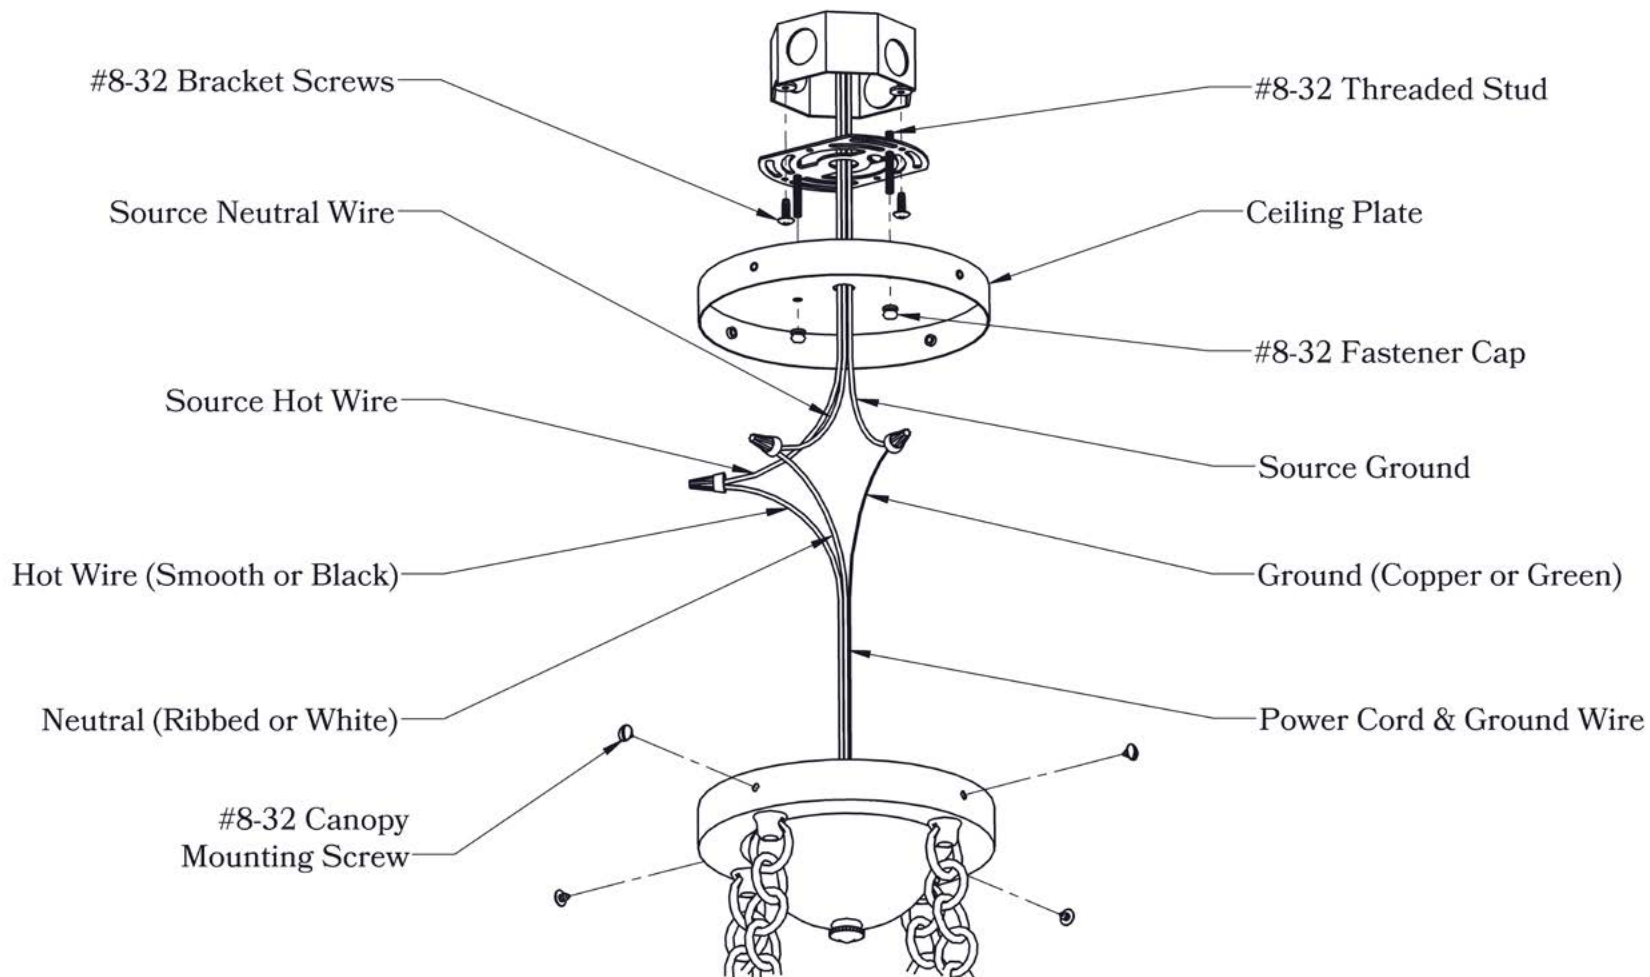

PRODUCT NO. 280-24-RN

THE ARDEN SERIES
Four Light Chandelier
GLASS SHADE

OLD CALIFORNIA
FINE LIGHTING & HOME GOODS

Final Dimensions
Determined by Shade Size

*TBD: To Be Determined

DIMENSIONS

Chandelier Width	16"
Minimum Height (Without Shades)	19"
Ceiling Mounting Plate	7" Diameter
Socket Style	Round Shell (RN)
Shade Fitter Size	2 1/4"

UL Rating	Damp
Voltage	120V
Socket Type	Medium Base - E26
Number of Light Bulbs	4
Max Wattage per Bulb	60W
LED Bulb	Supplied
Dimmable	Yes

ADDITIONAL INFORMATION

Manufacturer	Old California
Mounting Location	Interior
Material	Brass

MOUNTING INSTRUCTIONS • 280-24

**CAUTION—DISCONNECT POWER**

Always shut off power when installing or repairing this (or any other) electrical appliance. Failure to do so may result in severe injury or death. This product must be installed in accordance with applicable installation codes by a person familiar with the construction and operation of the product, and the hazards involved.