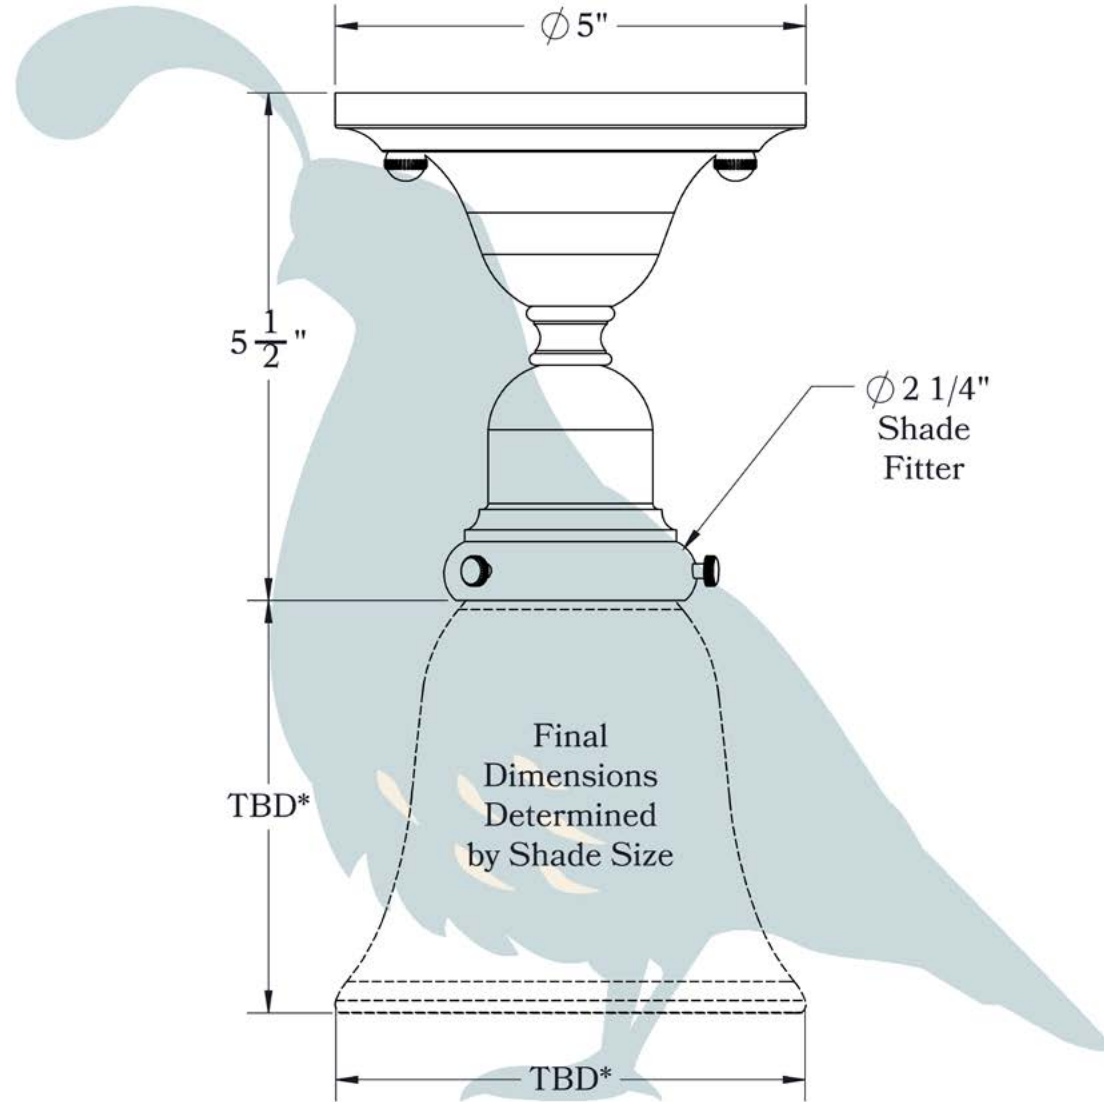

PRODUCT NO. 280-51-RN

THE ARDEN SERIES
Semi-Flush Ceiling Light
GLASS SHADE

OLD CALIFORNIA
FINE LIGHTING &
HOME GOODS

*TBD: To Be Determined

DIMENSIONS

Width	5"
Height (without shade)	5 1/2"
Ceiling Mounting Plate	5"
Socket Style	Round Shell (RN)
Shade Fitter Size	2 1/4"

UL Rating	Damp
Voltage	120V
Socket Type	Medium Base - E26
Number of Light Bulbs	1
Max Wattage per Bulb	60W
LED Bulb	Supplied
Dimmable	Yes

ADDITIONAL INFORMATION

Manufacturer	Old California
Exterior or Interior	Interior
Material	Brass