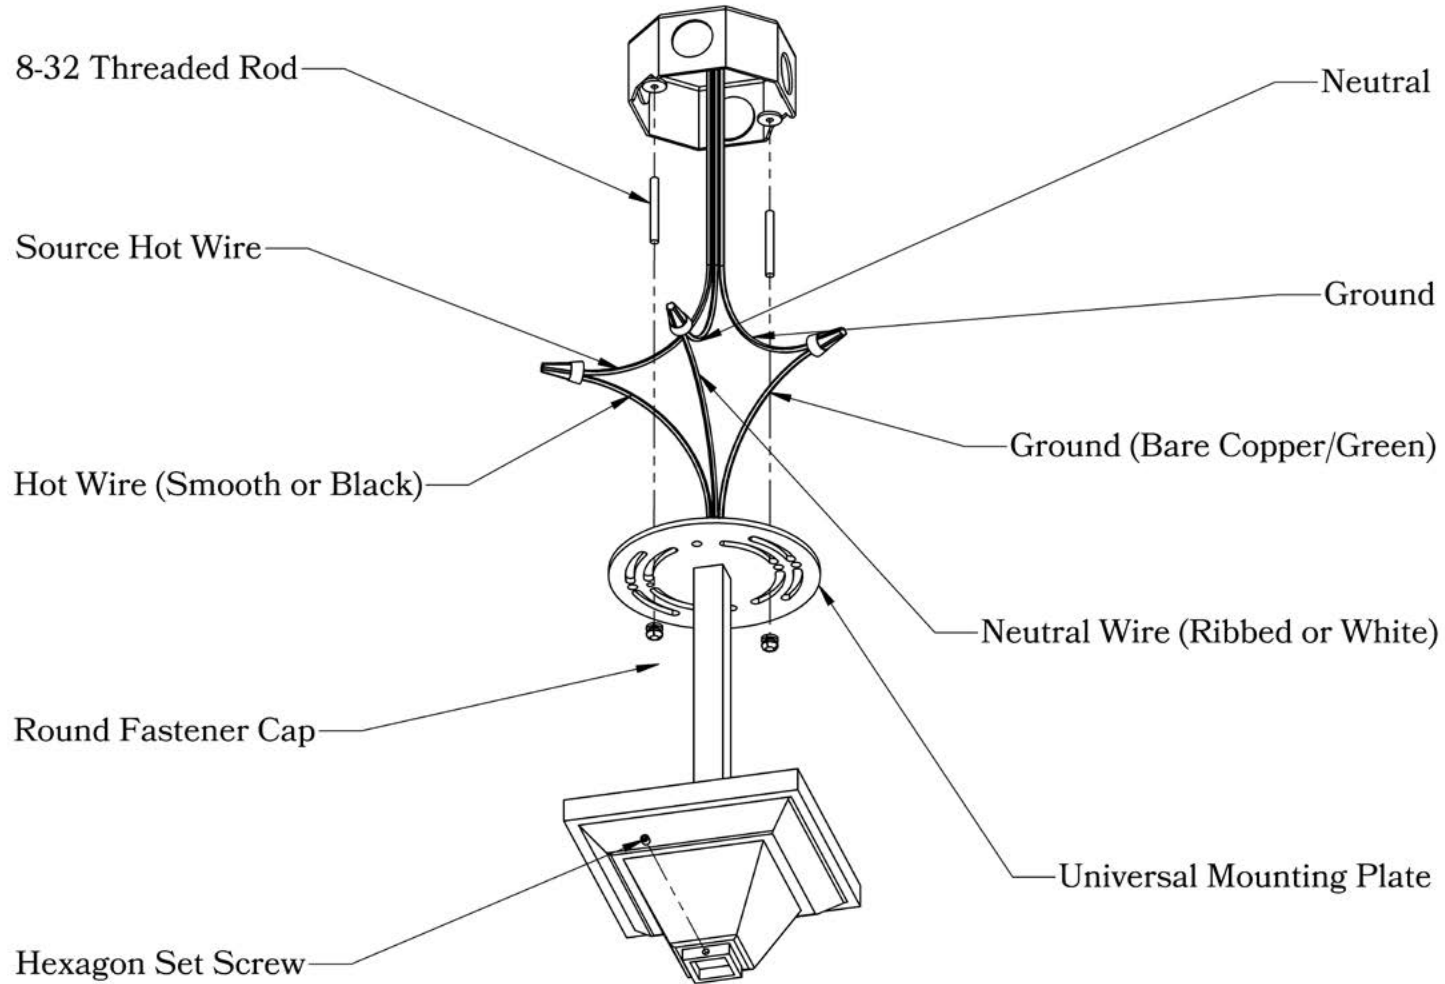

DIMENSIONS

Chandelier Width (Center Sockets)	17 1/2"
Minimum Height (Without Shades)	14"
Ceiling Mounting Plate	5"
Socket Style	Round Shell (RN)
Shade Fitter Size	2 1/4"

EXAMPLES OF AVAILABLE GLASS SHADES

Amber Mission

Victorian Feather

Cherry Blossom
Cylinder

Milk-White Bell

Peacock Feather
Tulip

A much wider selection of shades is available on our website.

ELECTRICAL SPECS

UL Rating	Damp
Voltage	120V
Socket Type	Medium Base - E26
Number of Light Bulbs	4
Max Wattage per Bulb	60W
LED Bulb	Supplied
Dimmable	Yes

ADDITIONAL INFORMATION

Manufacturer	Old California
Mounting Location	Interior
Material	Brass

MOUNTING INSTRUCTIONS • Ceiling Mount with Sliding Canopy**CAUTION—DISCONNECT POWER**

Always shut off power when installing or repairing this (or any other) electrical appliance. Failure to do so may result in severe injury or death. This product must be installed in accordance with applicable installation codes by a person familiar with the construction and operation of the product, and the hazards involved.