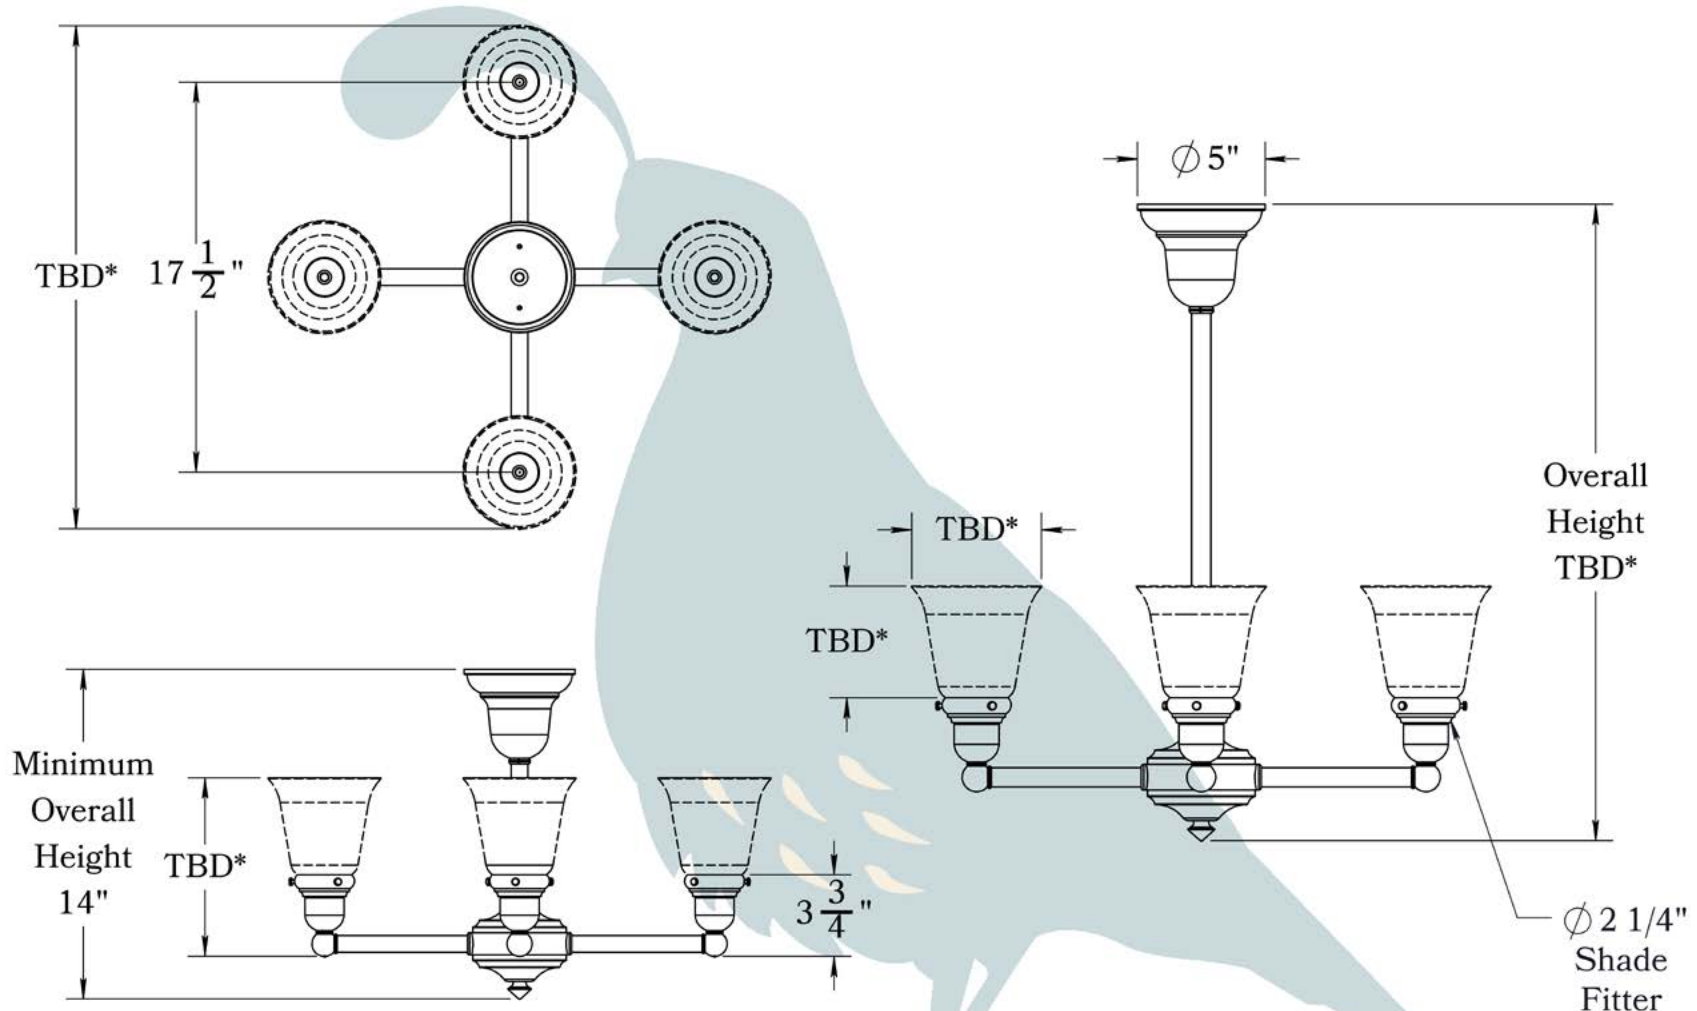

PRODUCT NO. 290-34-RN

THE SIERRA MADRE SERIES
Four Uplight Chandelier

GLASS SHADE

OLD CALIFORNIA
FINE LIGHTING &
HOME GOODS

Final Dimensions
Determined by Shade Size

*TBD: To Be Determined

OLD CALIFORNIA
975 N ENTERPRISE ST • ORANGE, CA 92867

PRODUCT No.	290-34-RN	LAMP BASE	Medium Base (E26)
TITLE	Sierra Madre	MAX WATTAGE	4-60W
UL RATING	Damp	VOLTAGE	120V

PROPRIETARY AND CONFIDENTIAL
The information contained in this drawing is the sole property of Old California. Any reproduction in part or as a whole without written permission from Old California is prohibited.

DIMENSIONS

Chandelier Width (Center Sockets)	17 1/2"
Minimum Height (Without Shades)	14"
Ceiling Mounting Plate	5"
Socket Style	Round Shell (RN)
Shade Fitter Size	2 1/4"

EXAMPLES OF AVAILABLE GLASS SHADES

Amber Mission

Victorian Feather

Cherry Blossom
Cylinder

Milk-White Bell

Peacock Feather
Tulip

A much wider selection of shades is available on our website.

ELECTRICAL SPECS

UL Rating	Damp
Voltage	120V
Socket Type	Medium Base - E26
Number of Light Bulbs	4
Max Wattage per Bulb	60W
LED Bulb	Supplied
Dimmable	Yes