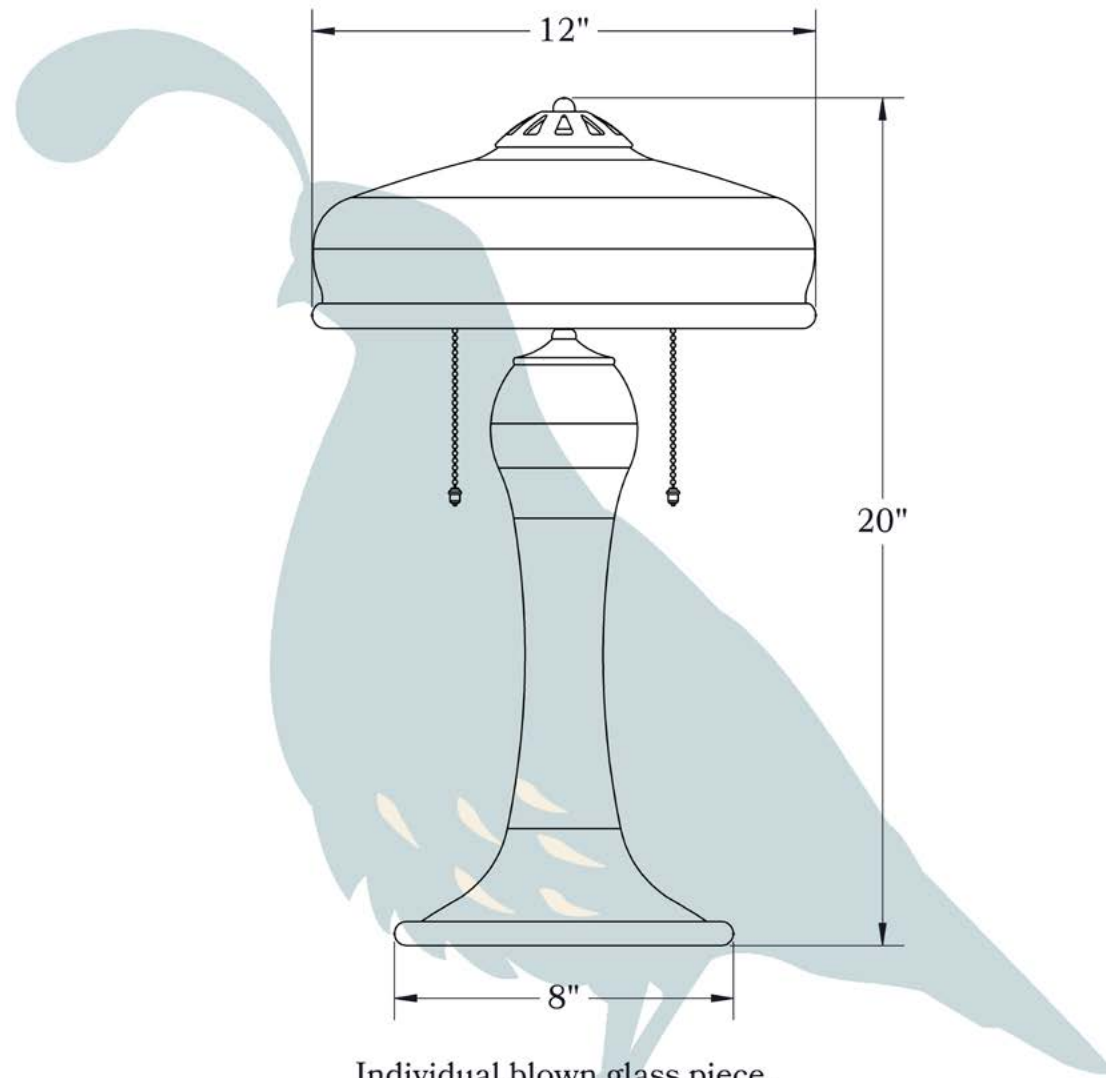

THE CARL RADKE COLLECTION

Cherry Blossom Table Lamp

LARGE

OLD
CALIFORNIA

FINE LIGHTING &
HOME GOODS

Individual blown glass piece.
There may be some size discrepancies.

DIMENSIONS

Height	20"
Shade Width	12"
Base	8"

ELECTRICAL SPECS

UL Rating	Not Rated
Socket Type	Medium Base - E26
Number of Light Bulbs	3
Max Wattage per Bulb	2-40W, 1-7.5W
LED Bulb	Supplied
Cord Length	72"
On/Off Switch	Yes

ADDITIONAL INFORMATION

Manufacturer	Carl Radke
Mounting Location	Interior Only
Material	Luster Glass