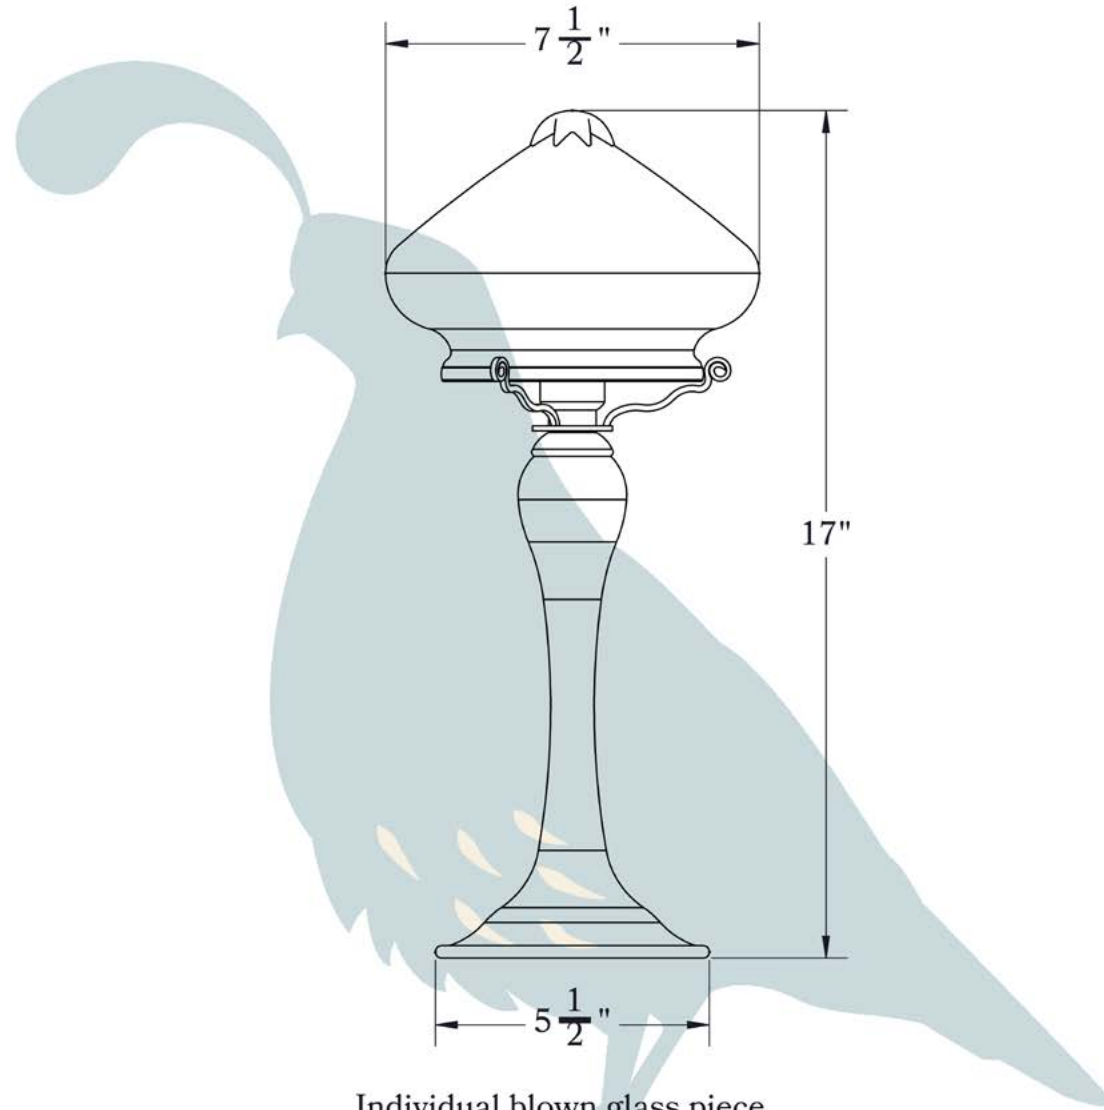

THE CARL RADKE COLLECTION
Gold Peacock Table Lamp

OLD CALIFORNIA
FINE LIGHTING & HOME GOODS

Individual blown glass piece.
There may be some size discrepancies.

DIMENSIONS

Height	17"
Shade Width	7 1/2"
Base	5 1/2"

ELECTRICAL SPECS

UL Rating	Not Rated
Socket Type	Medium Base - E26
Number of Light Bulbs	1
Max Wattage per Bulb	60W
LED Bulb	Supplied
Cord Length	72"
On/Off Switch	Yes

ADDITIONAL INFORMATION

Manufacturer	Carl Radke
Mounting Location	Interior Only
Material	Luster Glass