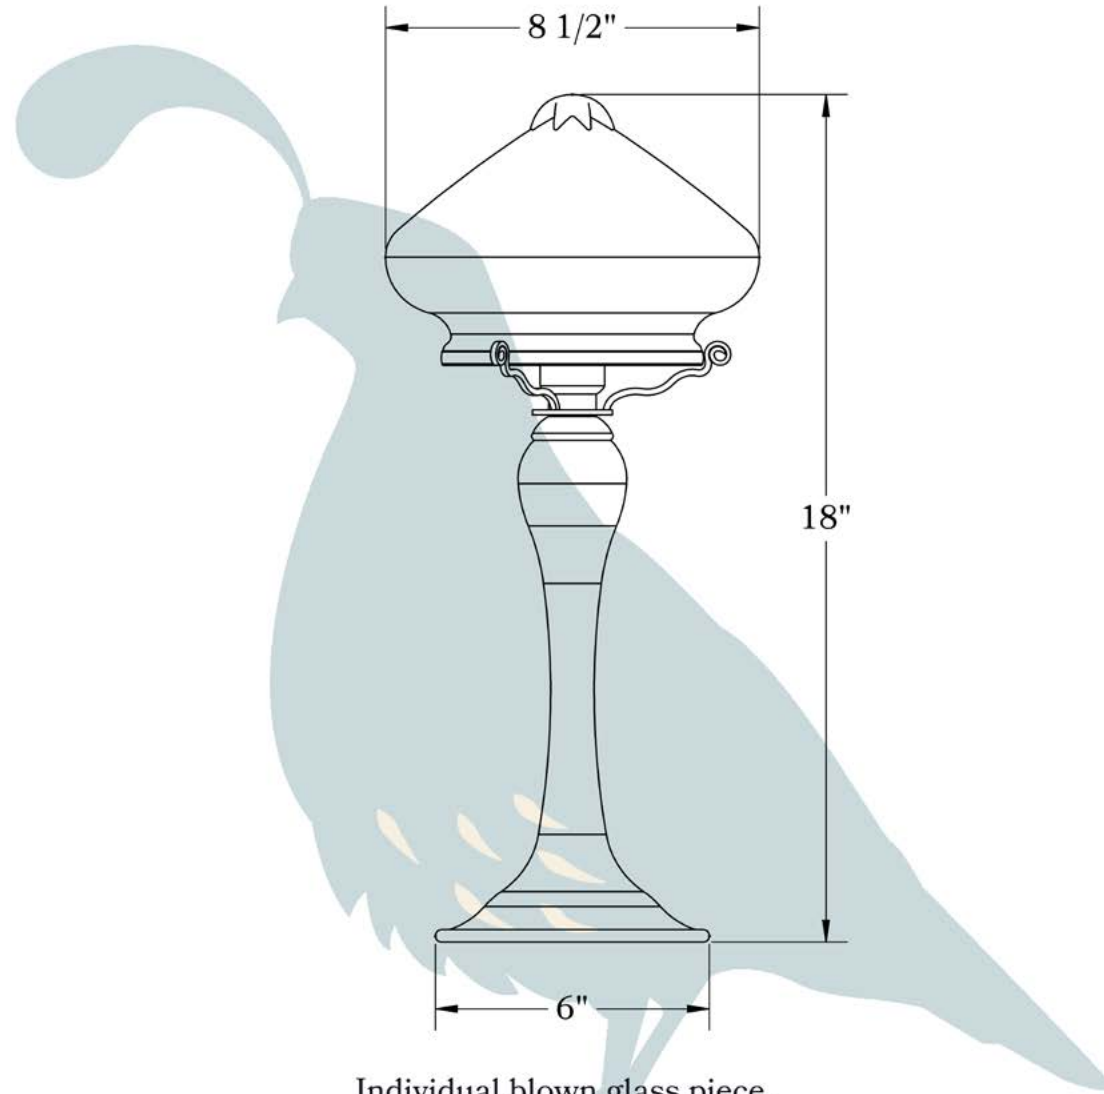

THE CARL RADKE COLLECTION  
**Opal and Feather Table Lamp**

**OLD CALIFORNIA**  
FINE LIGHTING & HOME GOODS

Individual blown glass piece.  
There may be some size discrepancies.

## DIMENSIONS

Height	18"
Shade Width	8 1/2"
Base	6"

## ELECTRICAL SPECS

UL Rating	Not Rated
Socket Type	Medium Base - E26
Number of Light Bulbs	1
Max Wattage per Bulb	60W
LED Bulb	Supplied
Cord Length	72"
On/Off Switch	Yes

## ADDITIONAL INFORMATION

Manufacturer	Carl Radke
Mounting Location	Interior Only
Material	Luster Glass