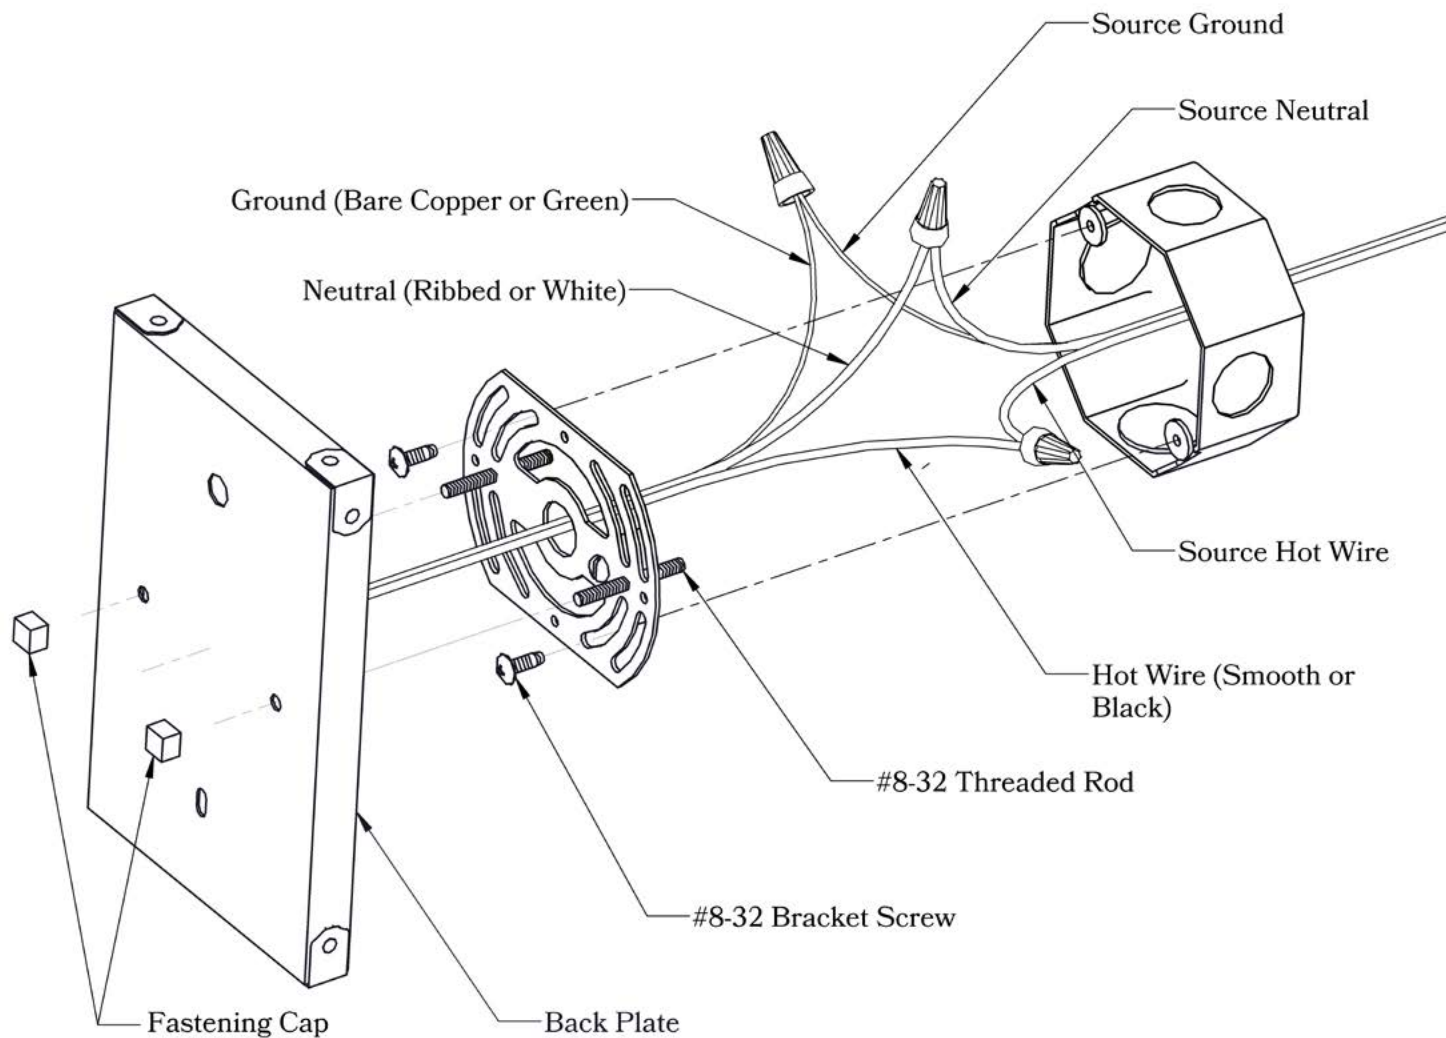

THE PROSPECT TERRACE SERIES
Sconce with Key Socket
GLASS SHADE

OLD CALIFORNIA
FINE LIGHTING &
HOME GOODS

*TBD: To Be Determined

DIMENSIONS

Width	4 3/4"
Height (Without Shade)	6 3/4"
Projection to Center of Socket	5 1/2"
Mounting Plate	4 3/4" x 7"
Socket Style	Shell with Key (BK)
Shade Fitter Size	2 1/4"

Manufacturer	Old California
Mounting Location	Interior
Material	Brass

EXAMPLES OF AVAILABLE GLASS SHADES

Amber Mission

Victorian Feather

Cherry Blossom
Cylinder

Milk-White Bell

Peacock Feather
Tulip

A much wider selection of shades is available on our website.

MOUNTING INSTRUCTIONS • Wall Mount With Caps**CAUTION—DISCONNECT POWER**

Always shut off power when installing or repairing this (or any other) electrical appliance. Failure to do so may result in severe injury or death. This product must be installed in accordance with applicable installation codes by a person familiar with the construction and operation of the product, and the hazards involved.