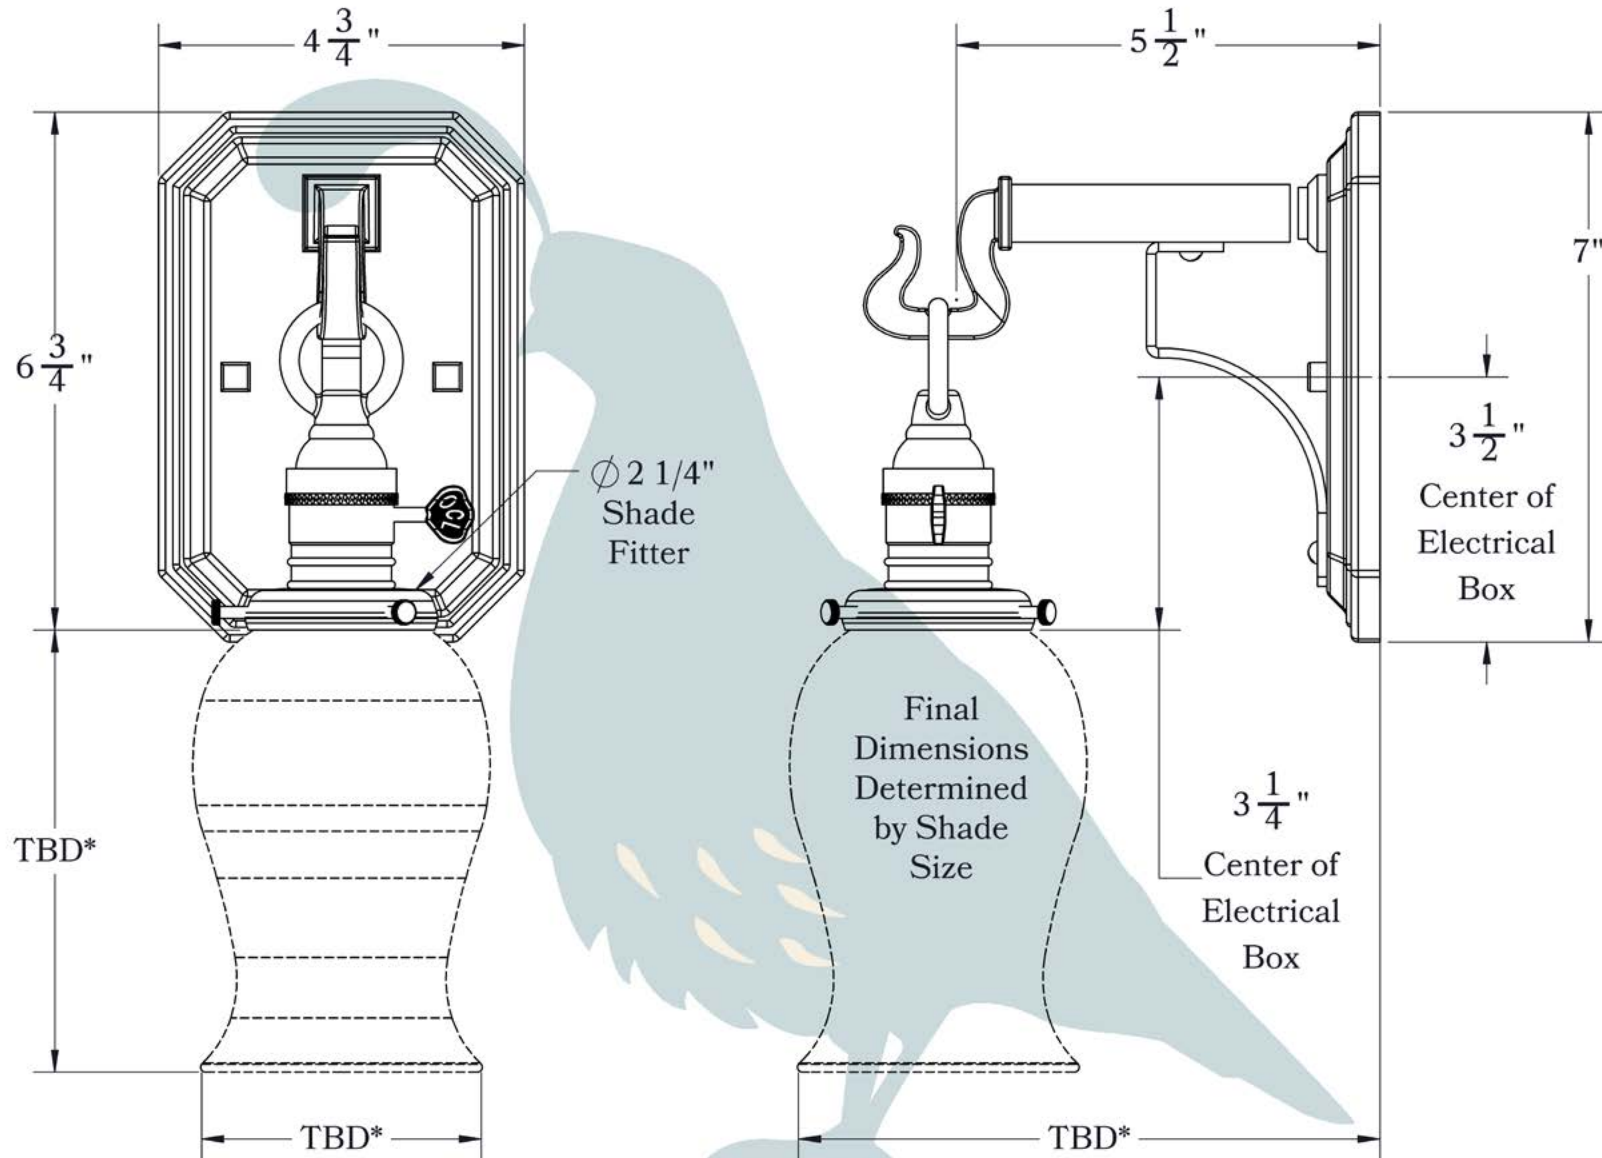

THE PROSPECT TERRACE SERIES
Sconce with Key Socket
GLASS SHADE

OLD CALIFORNIA
FINE LIGHTING &
HOME GOODS

*TBD: To Be Determined

DIMENSIONS

Width	4 3/4"
Height (Without Shade)	6 3/4"
Projection to Center of Socket	5 1/2"
Mounting Plate	4 3/4" x 7"
Socket Style	Shell with Key (BK)
Shade Fitter Size	2 1/4"

ELECTRICAL SPECS

UL Rating	Damp
Voltage	120V
Socket Type	Medium Base - E26
Number of Light Bulbs	1
Max Wattage per Bulb	60W
LED Bulb	Supplied
Dimmable	Yes
On/Off Switch	Key Switch

ADDITIONAL INFORMATION