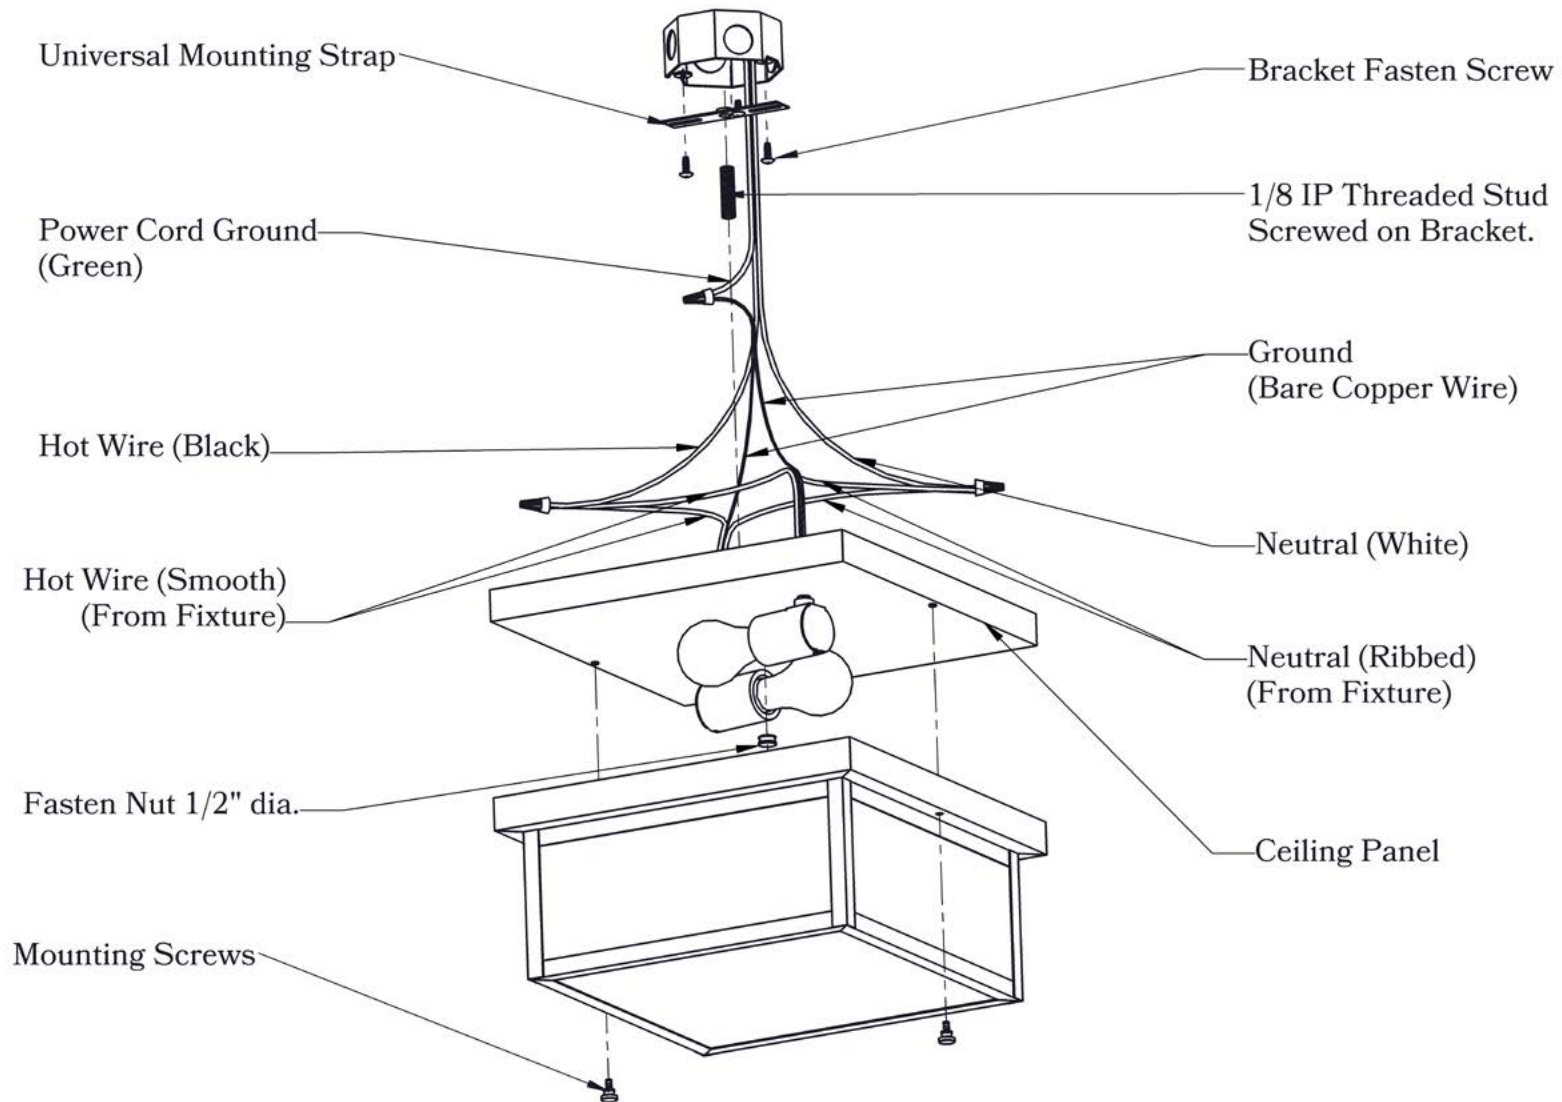

THE PROSPECT TERRACE SERIES
Ceiling Light

OLD CALIFORNIA
FINE LIGHTING &
HOME GOODS

DIMENSIONS

Height	8 1/4"
Width	13"
Body Width	12"
Mounting Plate	13"

ELECTRICAL SPECS

UL Rating	Damp
Voltage	120V
Socket Type	Medium Base - E26
Number of Light Bulbs	2
Max Wattage per Bulb	100W
LED Bulb	Supplied
Dimmable	Yes

ADDITIONAL INFORMATION

Manufacturer	Old California
Mounting Location	Interior
Material	Brass

MOUNTING INSTRUCTIONS • Standard Ceiling Mount Version 1**CAUTION—DISCONNECT POWER**

Always shut off power when installing or repairing this (or any other) electrical appliance. Failure to do so may result in severe injury or death. This product must be installed in accordance with applicable installation codes by a person familiar with the construction and operation of the product, and the hazards involved.