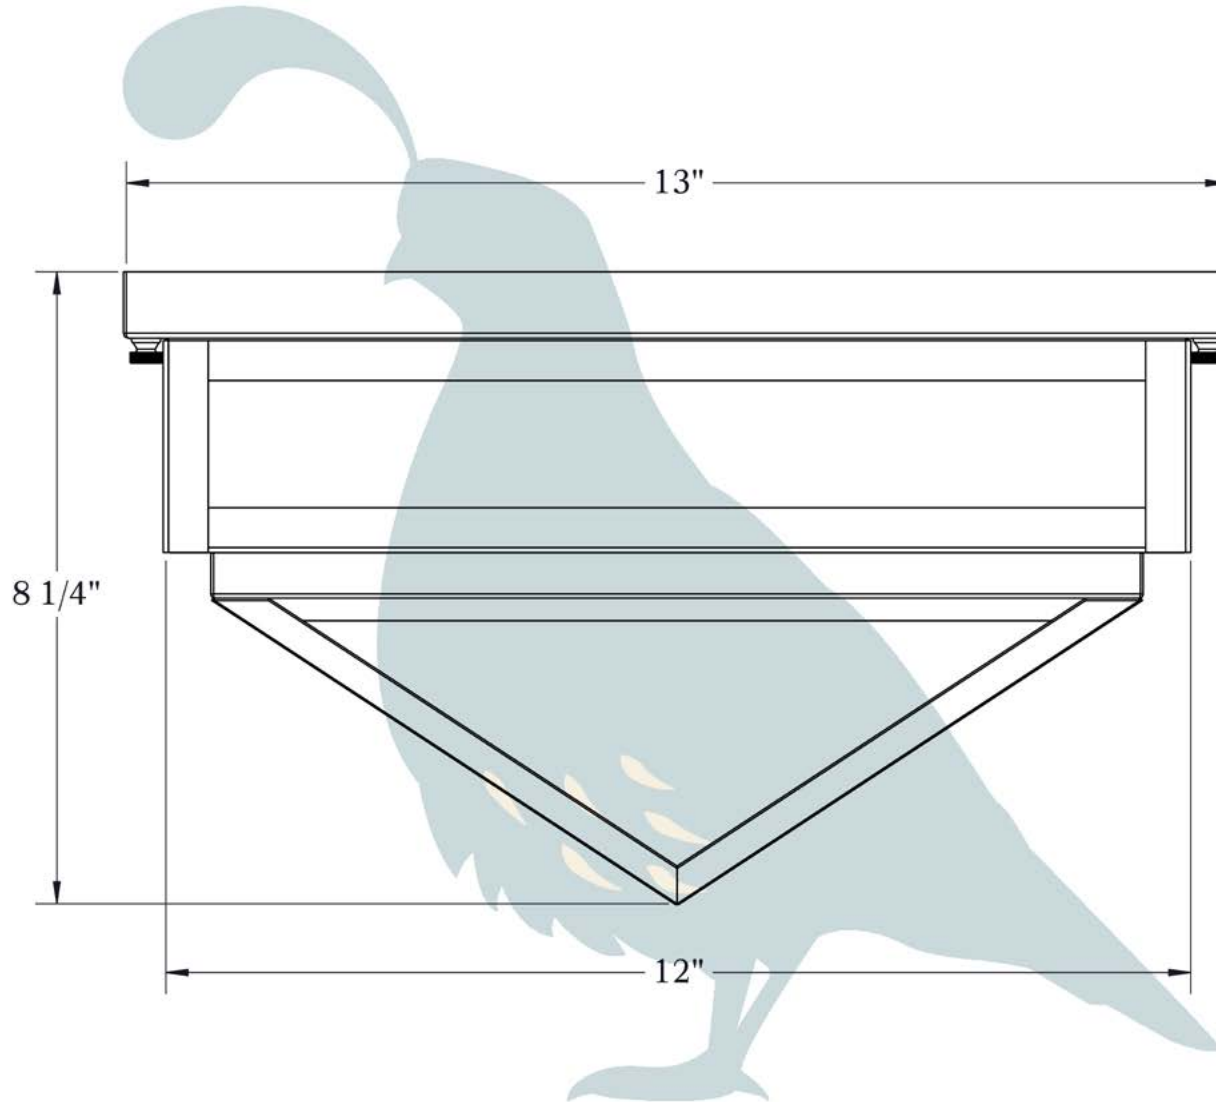

THE PROSPECT TERRACE SERIES
Ceiling Light

OLD CALIFORNIA
FINE LIGHTING &
HOME GOODS

DIMENSIONS

Height	8 1/4"
Width	13"
Body Width	12"
Mounting Plate	13"

ELECTRICAL SPECS

UL Rating	Damp
Voltage	120V
Socket Type	Medium Base - E26
Number of Light Bulbs	2
Max Wattage per Bulb	100W
LED Bulb	Supplied
Dimmable	Yes