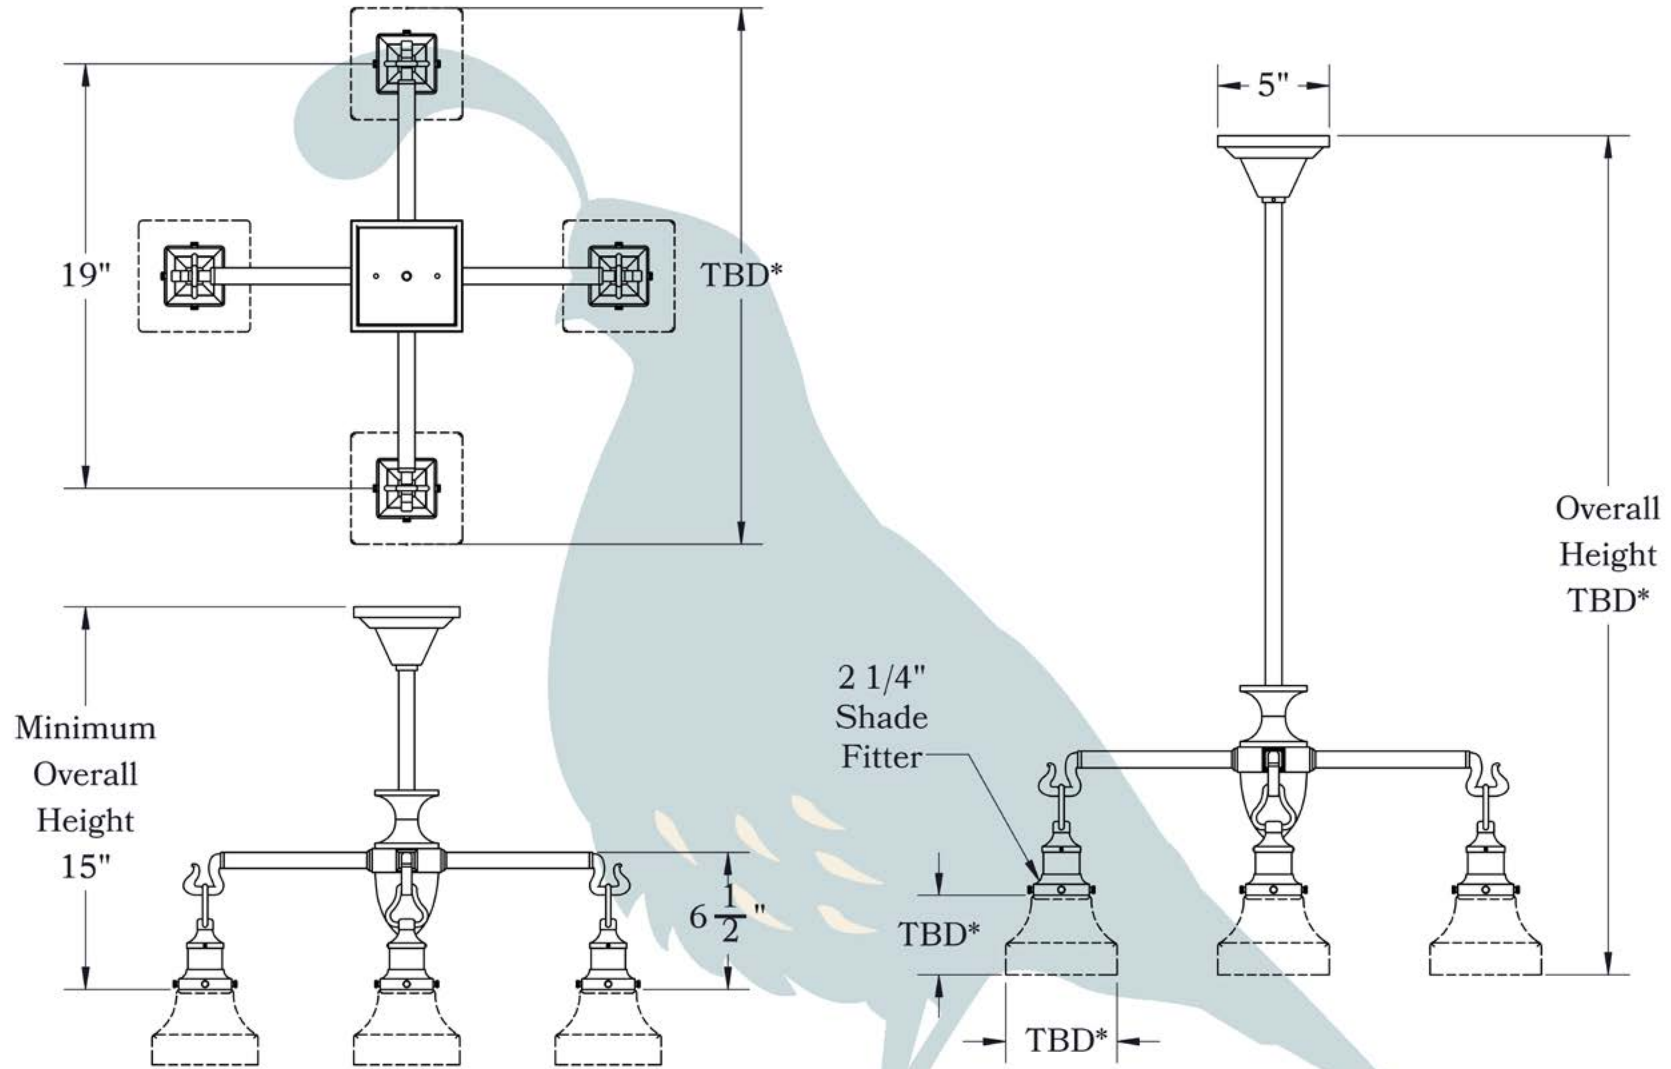

PRODUCT NO. 340-24-SN

THE ORANGE GROVE SERIES  
**Four Light  
Chandelier**  
FRAME SHADE OR GLASS SHADE

**OLD CALIFORNIA**  
FINE LIGHTING &  
HOME GOODS

\*TBD: To Be Determined

Final Dimensions  
Determined by Shade Size

\*TBD: To Be Determined

## DIMENSIONS

Chandelier Width (Center Sockets)	19"
Minimum Height (Without Shades)	15"
Ceiling Mounting Plate	5"
Socket Style	Square Shell (SN)
Shade Fitter Size	2 1/4"

## ADDITIONAL INFORMATION

Manufacturer	Old California
Mounting Location	Interior
Material	Brass