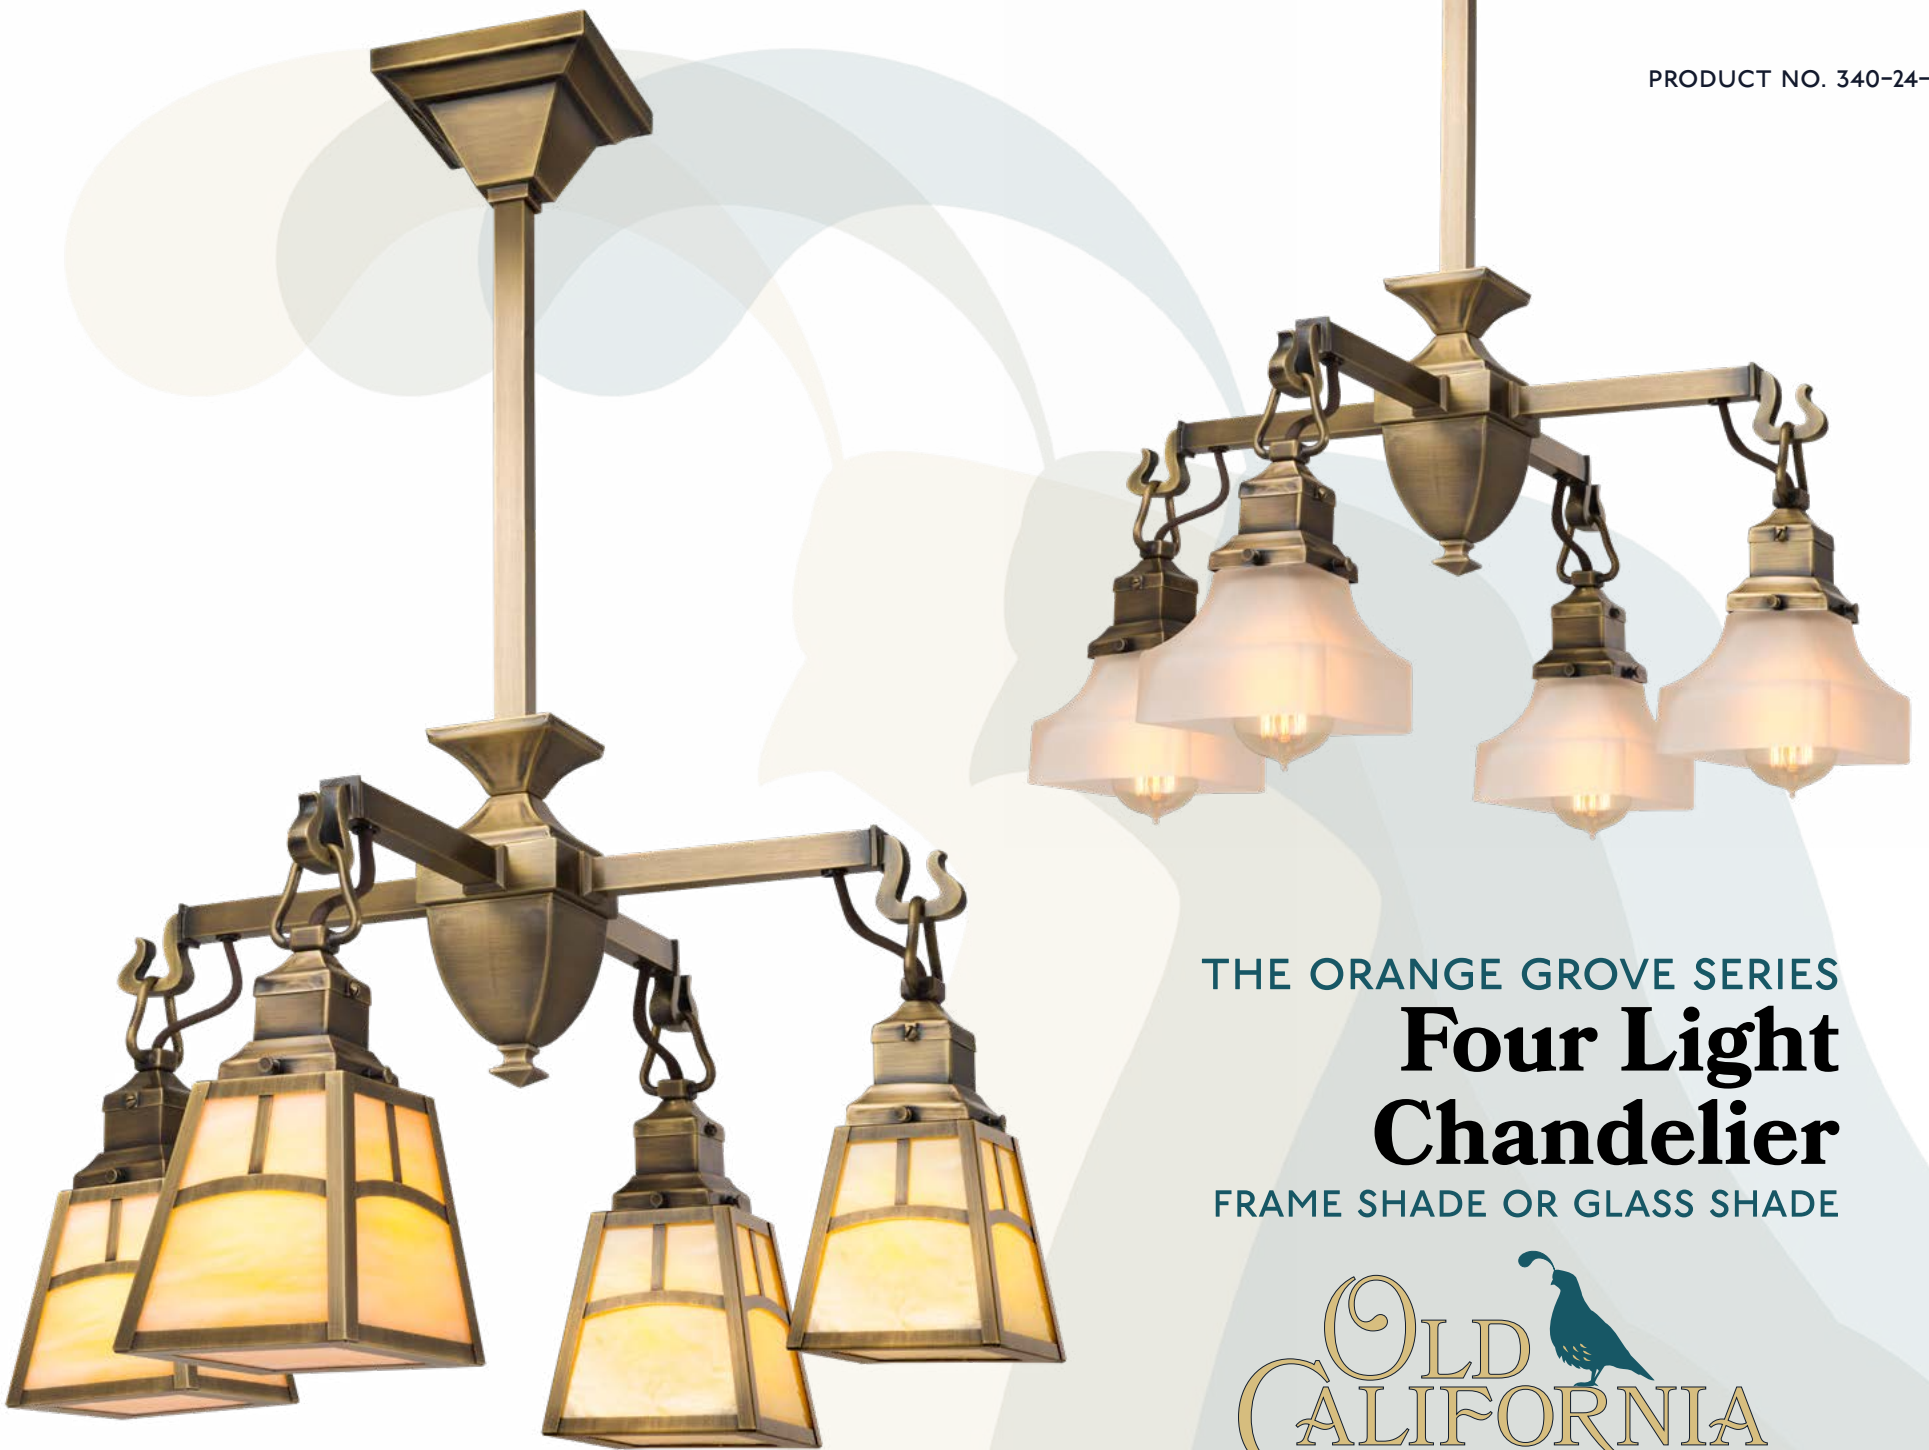

PRODUCT NO. 340-24-SN

THE ORANGE GROVE SERIES  
**Four Light  
Chandelier**  
FRAME SHADE OR GLASS SHADE

**OLD CALIFORNIA**  
FINE LIGHTING &  
HOME GOODS

\*TBD: To Be Determined

Final Dimensions  
Determined by Shade Size

\*TBD: To Be Determined

## ADDITIONAL INFORMATION

Manufacturer	Old California
Mounting Location	Interior
Material	Brass