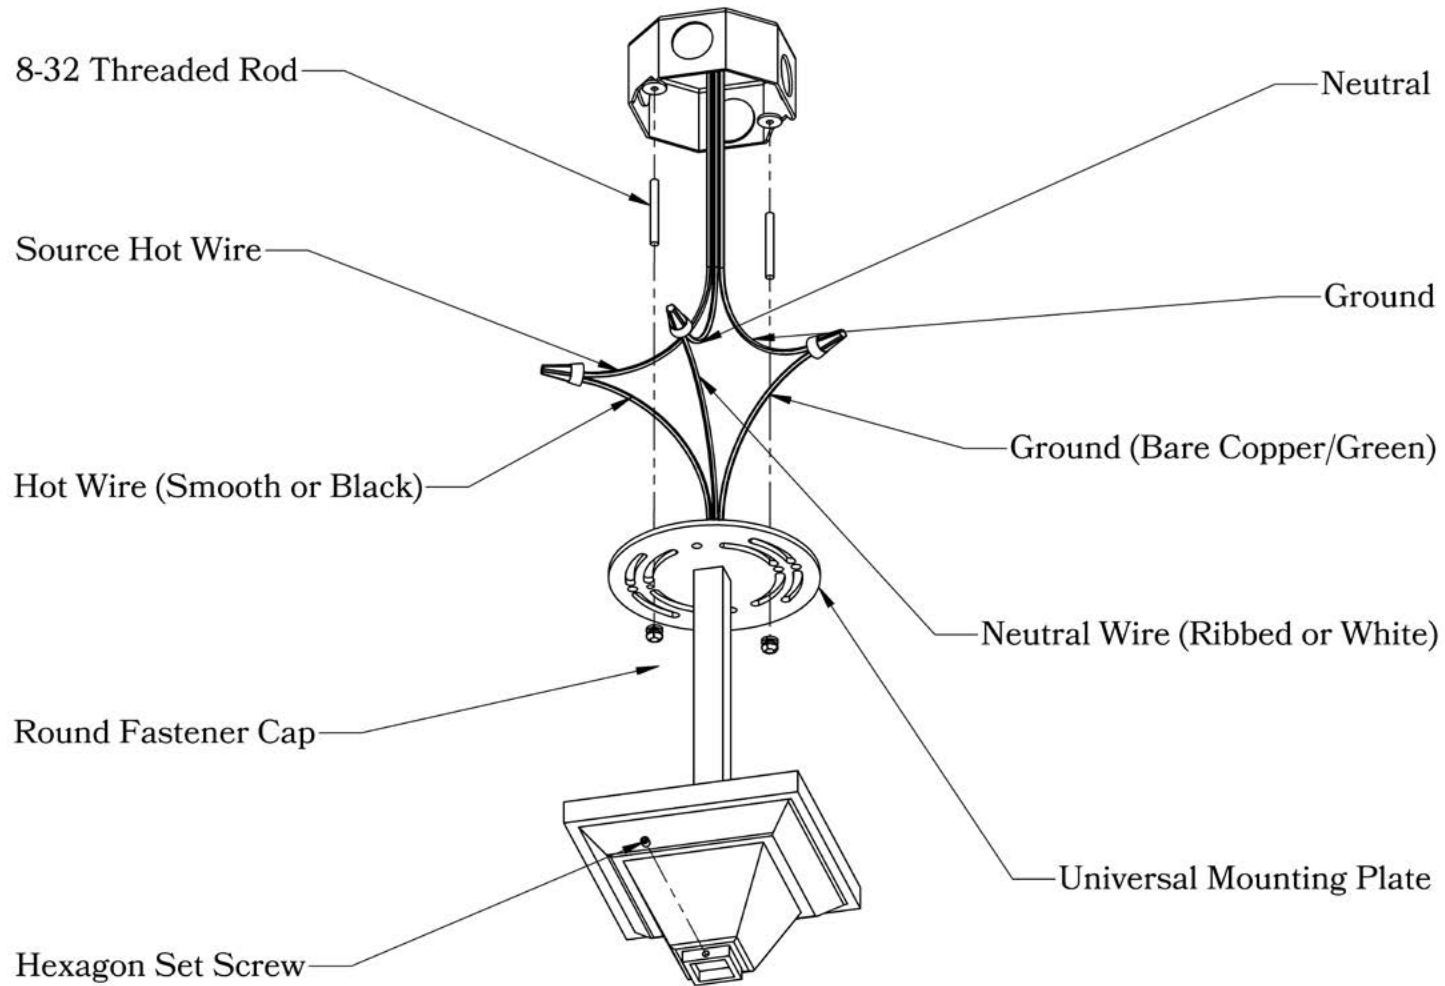

## EXAMPLES OF AVAILABLE GLASS SHADES

Amber Mission

Victorian Feather

Cherry Blossom  
Cylinder

Milk-White Bell

Peacock Feather  
Tulip

A much wider selection of shades is available on our website.

**MOUNTING INSTRUCTIONS • Ceiling Mount with Sliding Canopy****CAUTION—DISCONNECT POWER**