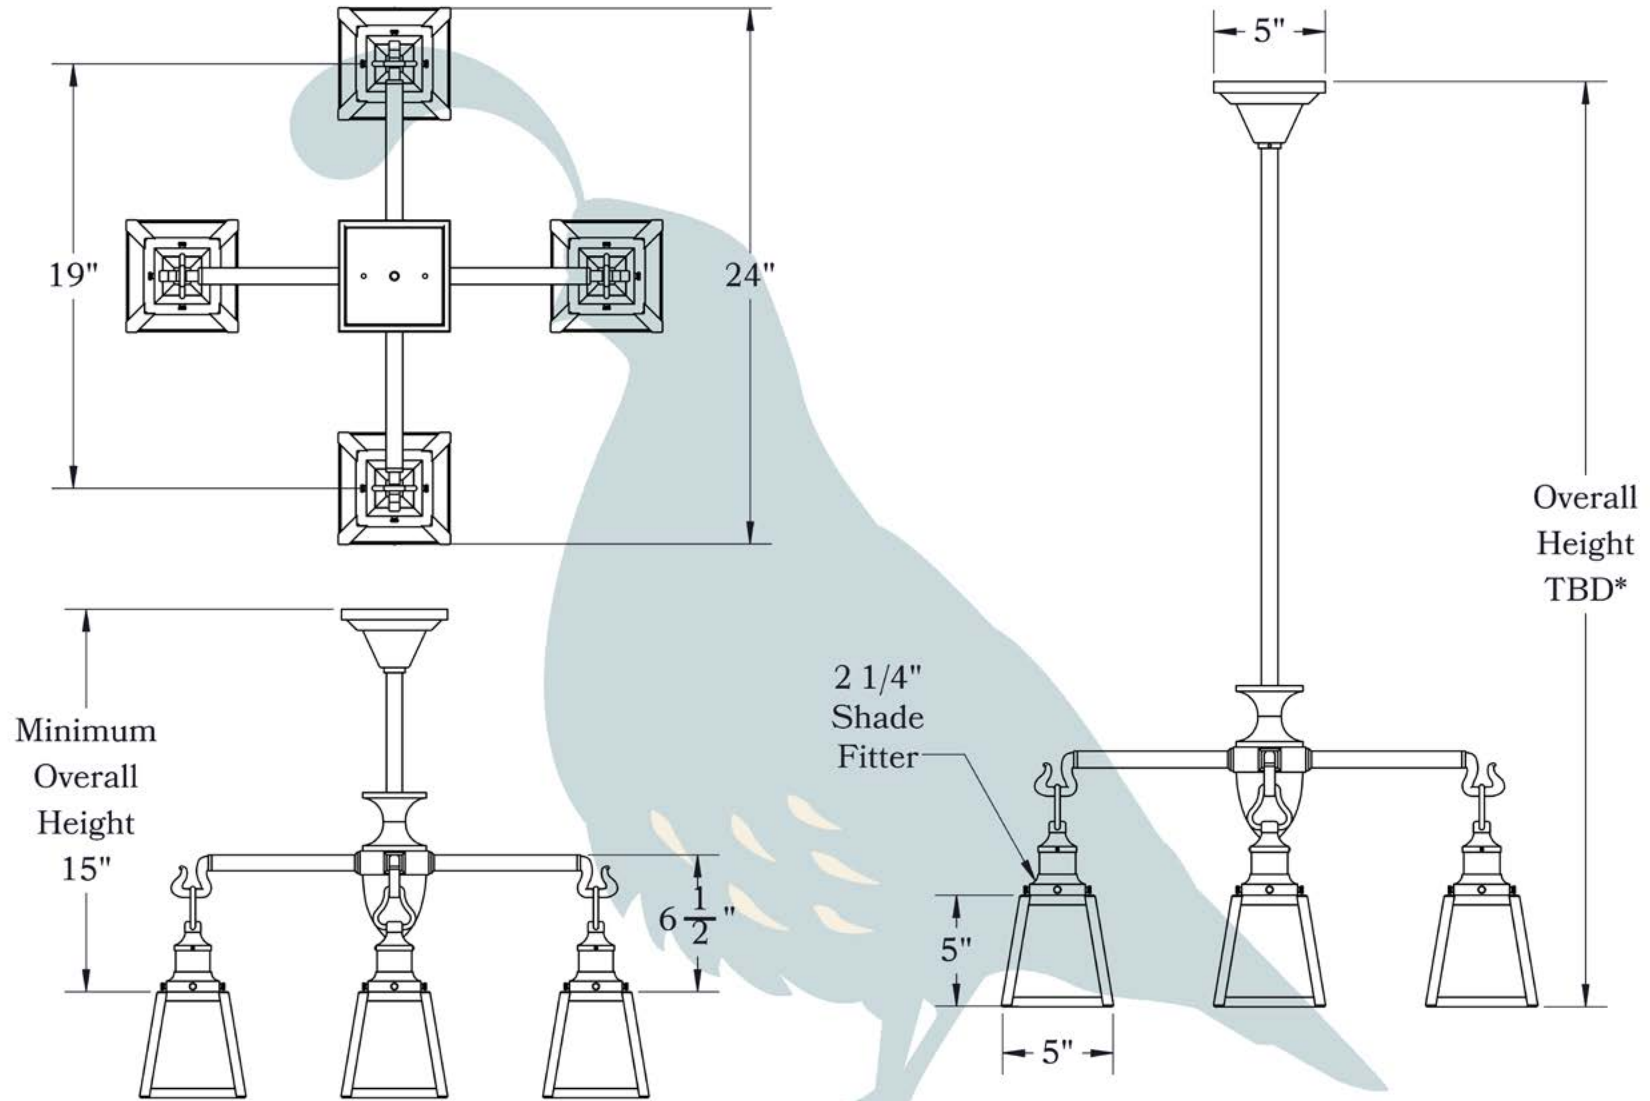

PRODUCT NO. 340-24-SN

THE ORANGE GROVE SERIES  
**Four Light  
Chandelier**  
FRAME SHADE OR GLASS SHADE

**OLD CALIFORNIA**  
FINE LIGHTING &  
HOME GOODS

\*TBD: To Be Determined

Final Dimensions  
Determined by Shade Size

## DIMENSIONS

Chandelier Width (Center Sockets)	19"
Minimum Height (Without Shades)	15"
Ceiling Mounting Plate	5"
Socket Style	Square Shell (SN)
Shade Fitter Size	2 1/4"

## ELECTRICAL SPECS

UL Rating	Damp
Voltage	120V
Socket Type	Medium Base - E26
Number of Light Bulbs	4
Max Wattage per Bulb	60W
LED Bulb	Supplied
Dimmable	Yes

## ADDITIONAL INFORMATION

Manufacturer	Old California
Mounting Location	Interior
Material	Brass