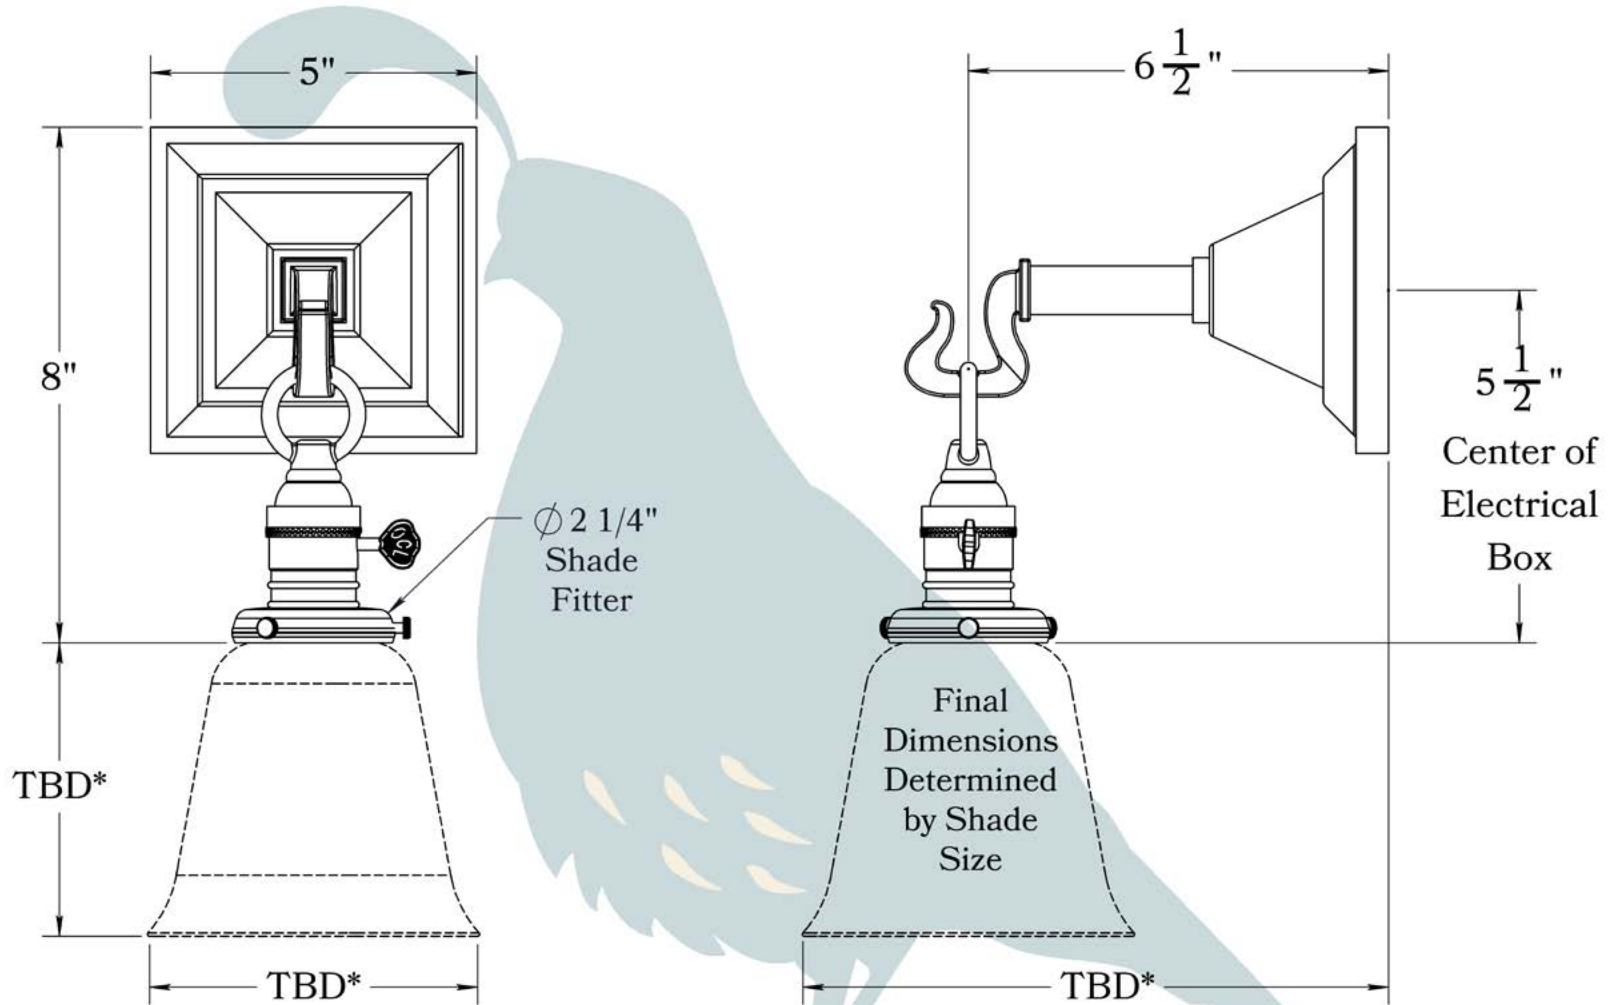

PRODUCT NO. 340-8-BK

THE ORANGE GROVE SERIES
Sconce with Key Socket
GLASS SHADE

OLD CALIFORNIA
FINE LIGHTING &
HOME GOODS

*TBD: To Be Determined

DIMENSIONS

Width	5"
Height (Without Shade)	8"
Projection to Center of Socket	6 1/2"
Mounting Plate	5"
Socket Style	Shell with Key (BK)
Shade Fitter Size	2 1/4"

UL Rating	Damp
Voltage	120V
Socket Type	Medium Base - E26
Number of Light Bulbs	1
Max Wattage per Bulb	60W
LED Bulb	Supplied
Dimmable	Yes
On/Off Switch	Key Switch

ADDITIONAL INFORMATION

Manufacturer	Old California
Mounting Location	Interior
Material	Brass