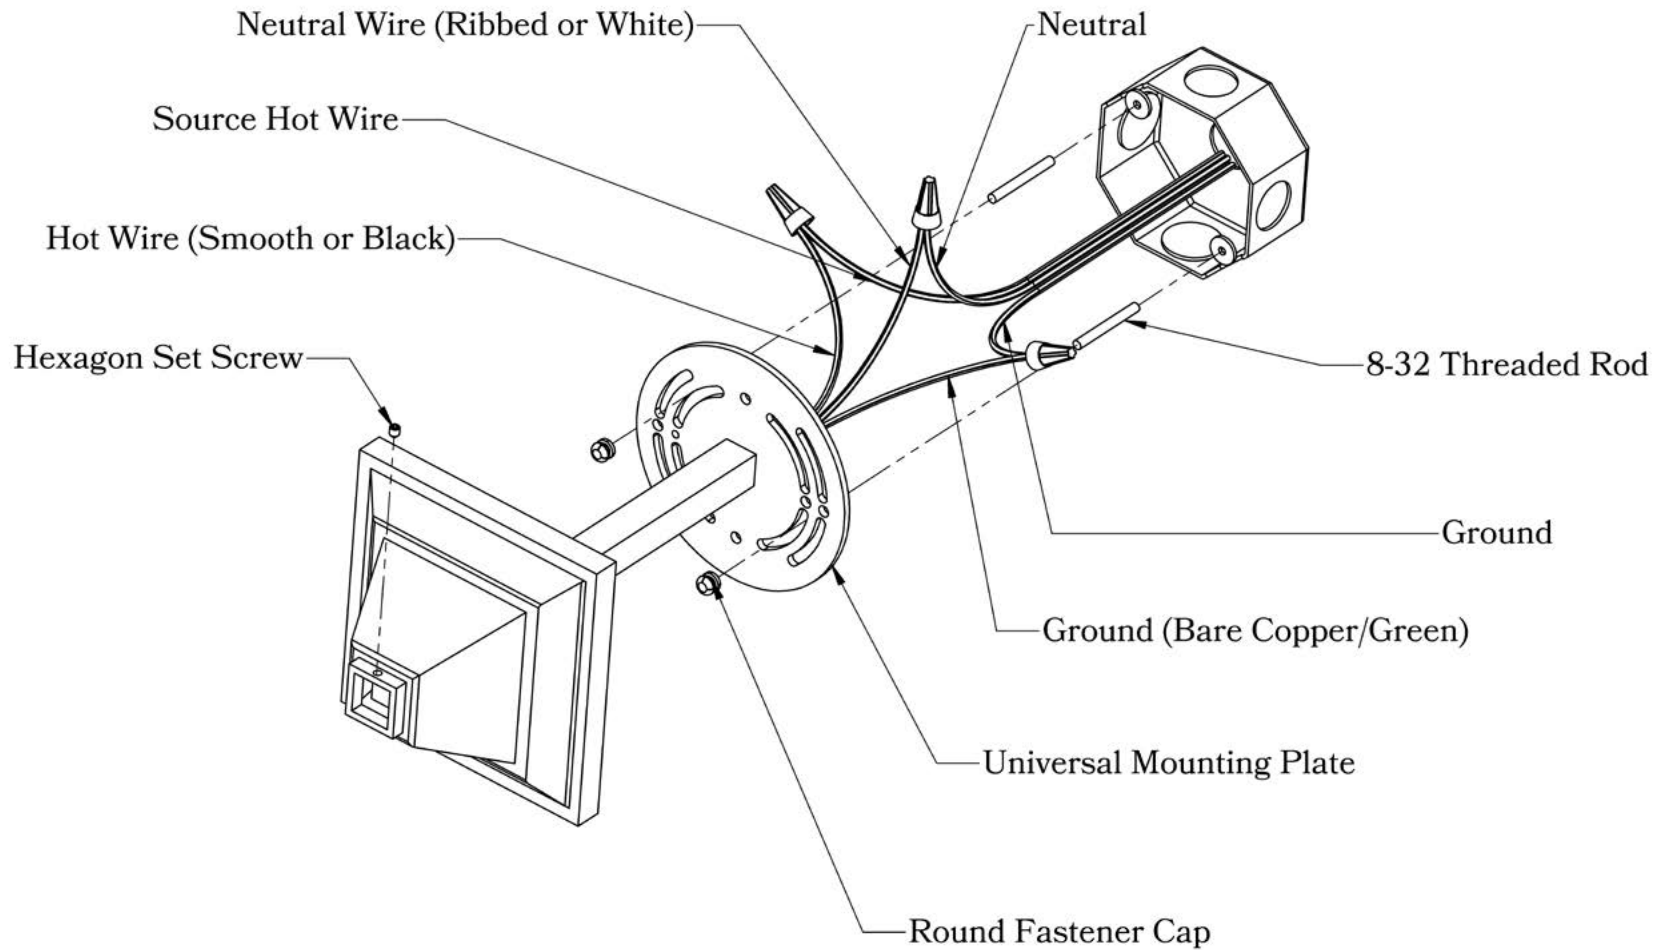

PRODUCT NO. 340-8-SN

THE ORANGE GROVE SERIES

Sconce

FRAME SHADE OR GLASS SHADE

OLD
CALIFORNIA
FINE LIGHTING &
HOME GOODS

*TBD: To Be Determined

DIMENSIONS

Width	5"
Height (Without Shade)	8 3/4"
Projection to Center of Socket	6 1/2"
Mounting Plate	5"
Socket Style	Square Shell (SN)
Shade Fitter Size	2 1/4"

Cherry Blossom
Cylinder

Milk-White Bell

Peacock Feather
Tulip

A much wider selection of shades is available on our website.

MOUNTING INSTRUCTIONS • Interior Wall Mount (Square)**CAUTION—DISCONNECT POWER**