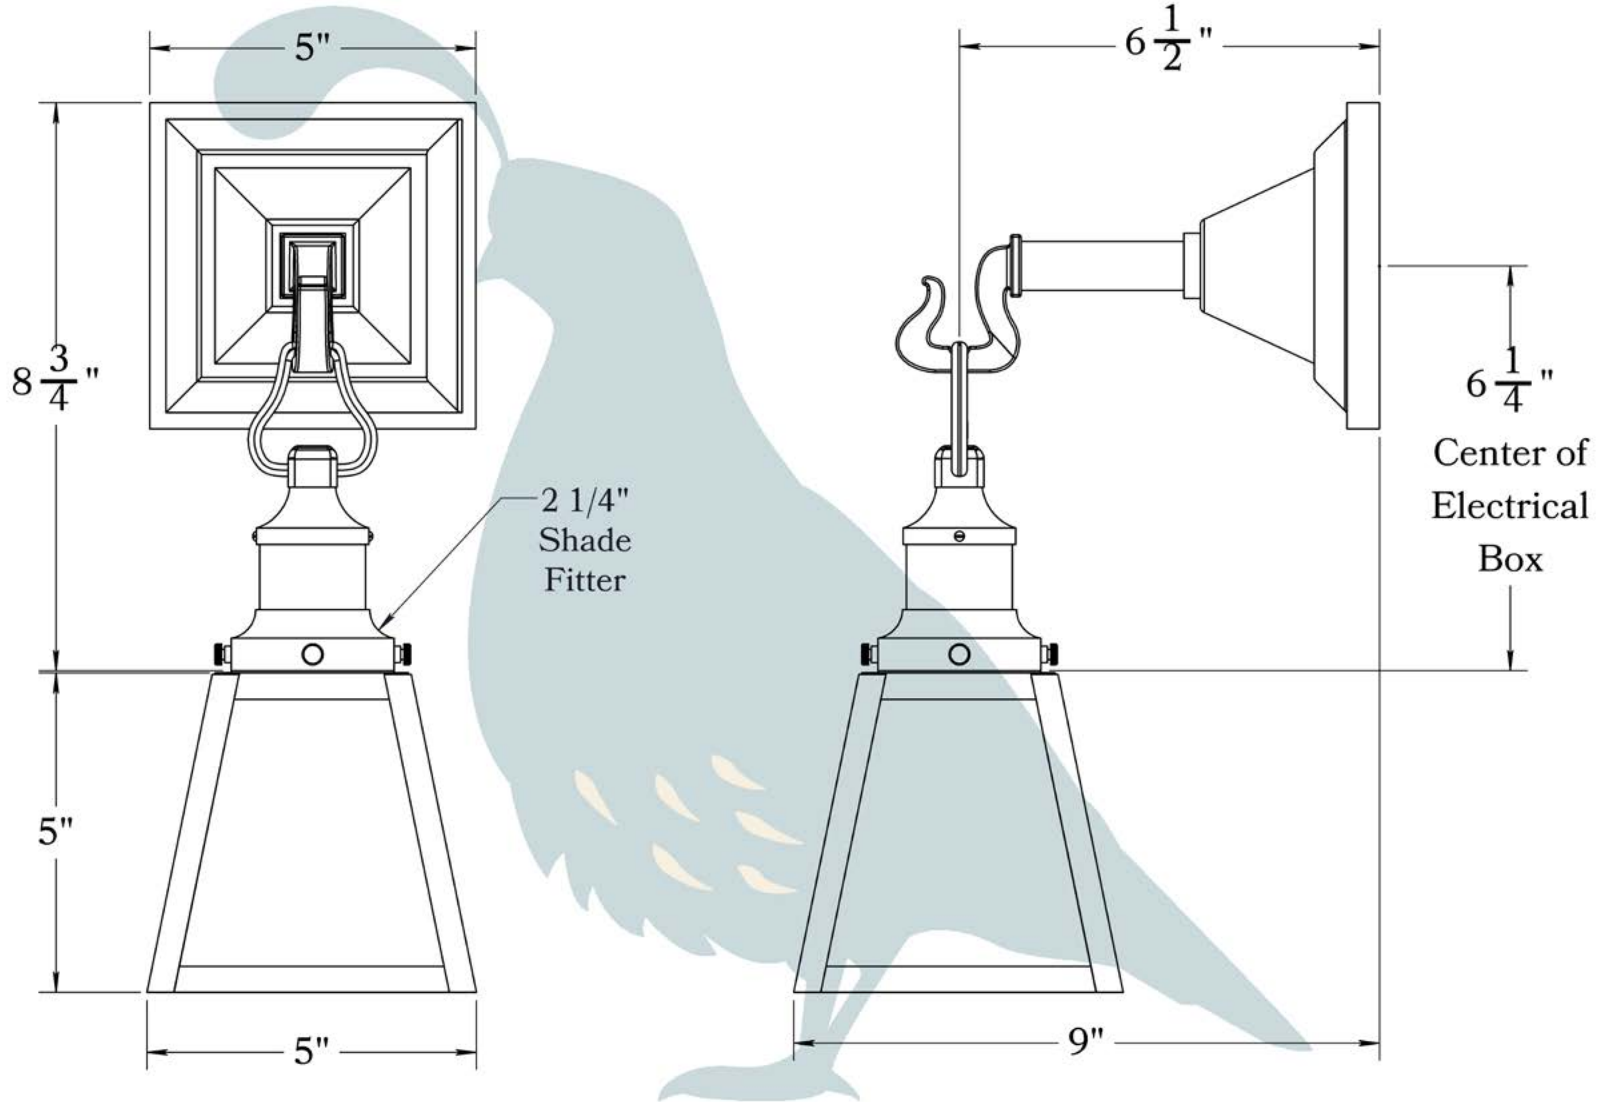

PRODUCT NO. 340-8-SN

THE ORANGE GROVE SERIES

Sconce

FRAME SHADE OR GLASS SHADE

OLD
CALIFORNIA
FINE LIGHTING &
HOME GOODS

*TBD: To Be Determined

DIMENSIONS

Width	5"
Height (Without Shade)	8 3/4"
Projection to Center of Socket	6 1/2"
Mounting Plate	5"
Socket Style	Square Shell (SN)
Shade Fitter Size	2 1/4"

ELECTRICAL SPECS

UL Rating	Damp
Voltage	120V
Socket Type	Medium Base - E26
Number of Light Bulbs	1
Max Wattage per Bulb	60W
LED Bulb	Supplied
Dimmable	Yes

ADDITIONAL INFORMATION

Manufacturer	Old California
Mounting Location	Interior
Material	Brass