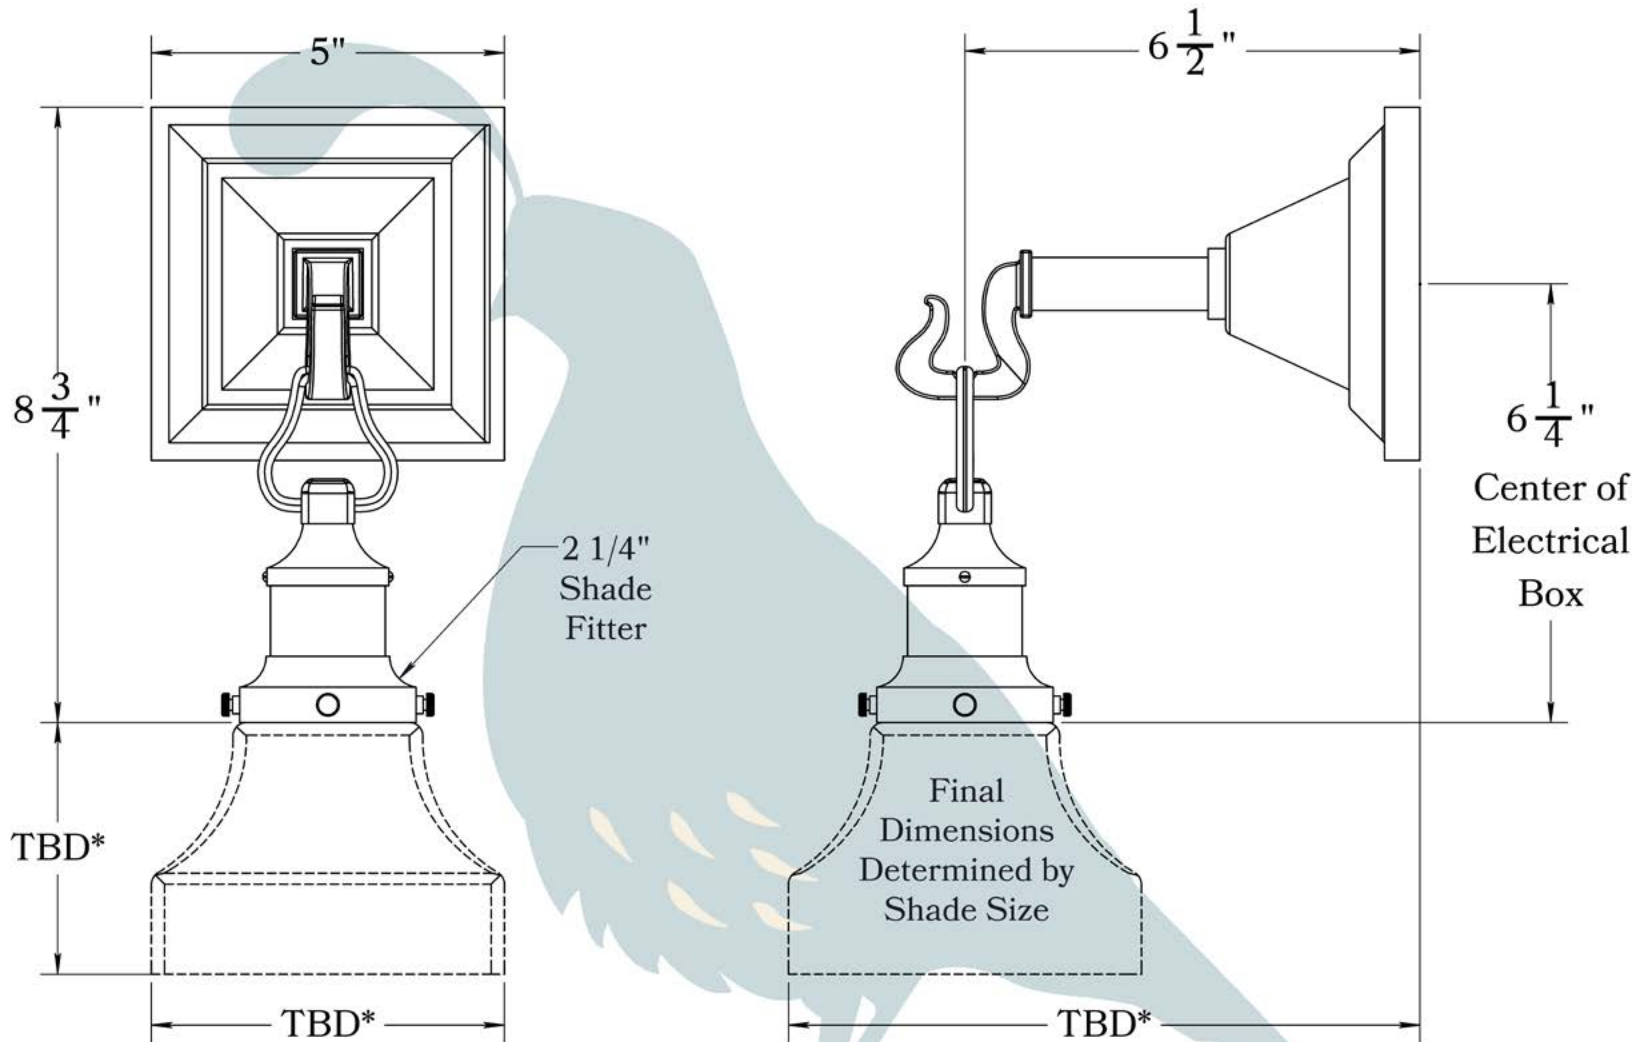

PRODUCT NO. 340-8-SN

THE ORANGE GROVE SERIES

Sconce

FRAME SHADE OR GLASS SHADE

OLD
CALIFORNIA
FINE LIGHTING &
HOME GOODS

*TBD: To Be Determined

DIMENSIONS

Width	5"
Height (Without Shade)	8 3/4"
Projection to Center of Socket	6 1/2"
Mounting Plate	5"
Socket Style	Square Shell (SN)
Shade Fitter Size	2 1/4"

ELECTRICAL SPECS

UL Rating	Damp
Voltage	120V
Socket Type	Medium Base - E26
Number of Light Bulbs	1
Max Wattage per Bulb	60W
LED Bulb	Supplied
Dimmable	Yes

ADDITIONAL INFORMATION

Manufacturer	Old California
Mounting Location	Interior
Material	Brass

Cherry Blossom
Cylinder

Milk-White Bell

Peacock Feather
Tulip

A much wider selection of shades is available on our website.

MOUNTING INSTRUCTIONS • Interior Wall Mount (Square)**CAUTION—DISCONNECT POWER**