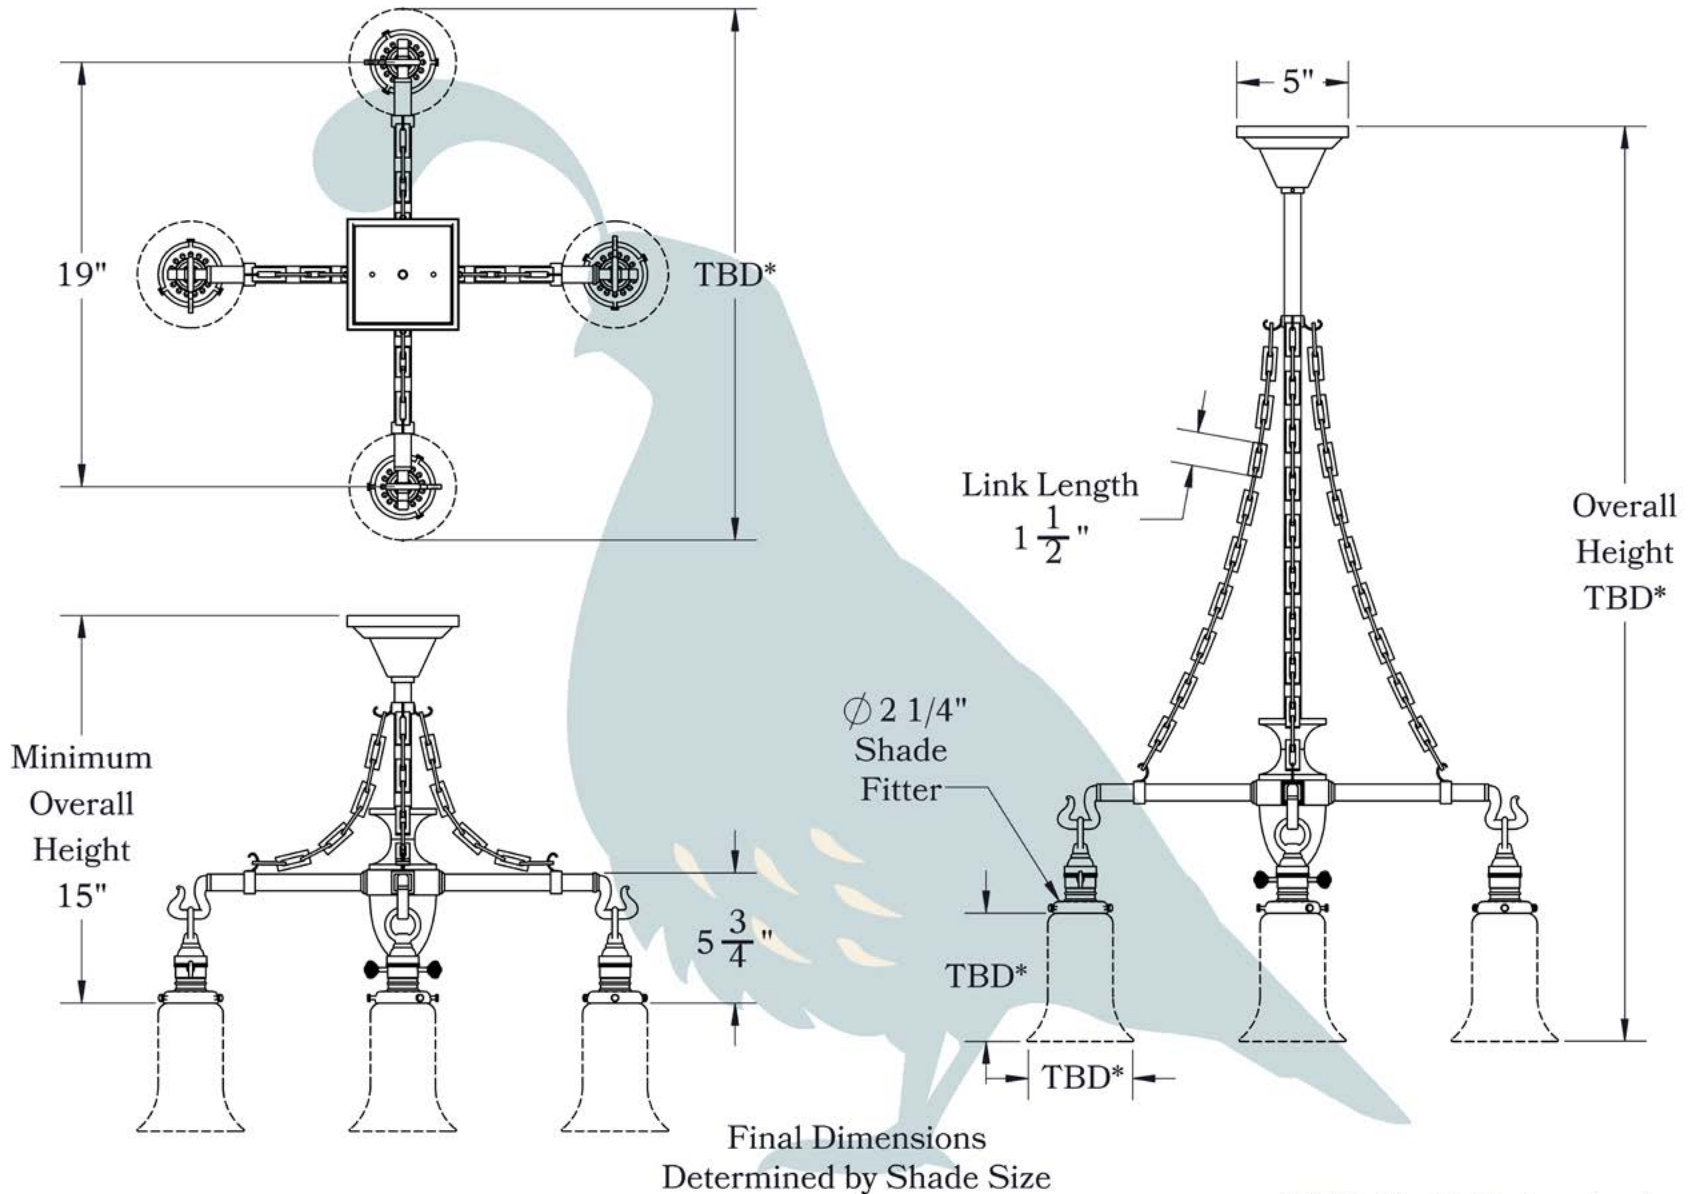

PRODUCT NO. 340-24-BK

THE ORANGE GROVE SERIES
Four Light Chandelier with Key Sockets

GLASS SHADE

OLD CALIFORNIA
FINE LIGHTING &
HOME GOODS

*TBD: To Be Determined

OLD CALIFORNIA
 975 N ENTERPRISE ST • ORANGE, CA 92867

PRODUCT No.	341-24-BK	LAMP BASE	Medium Base (E26)
TITLE	Orange Grove	MAX WATTAGE	4-60
UL RATING	Damp	VOLTAGE	120

PROPRIETARY AND CONFIDENTIAL
 The information contained in this drawing is the sole property of Old California. Any reproduction in part or as a whole without written permission from Old California is prohibited.

DIMENSIONS

Chandelier Width (Center Sockets)	19"
Minimum Height (Without Shades)	15"
Ceiling Mounting Plate	5"
Socket Style	Shell with Key (BK)
Shade Fitter Size	2 1/4"

EXAMPLES OF AVAILABLE GLASS SHADES

Amber Mission

Victorian Feather

Cherry Blossom
Cylinder

Milk-White Bell

Peacock Feather
Tulip

A much wider selection of shades is available on our website.

ELECTRICAL SPECS

UL Rating	Damp
Voltage	120V
Socket Type	Medium Base - E26
Number of Light Bulbs	4
Max Wattage per Bulb	60W
LED Bulb	Supplied
Dimmable	Yes
On/Off Switch	Key Switch