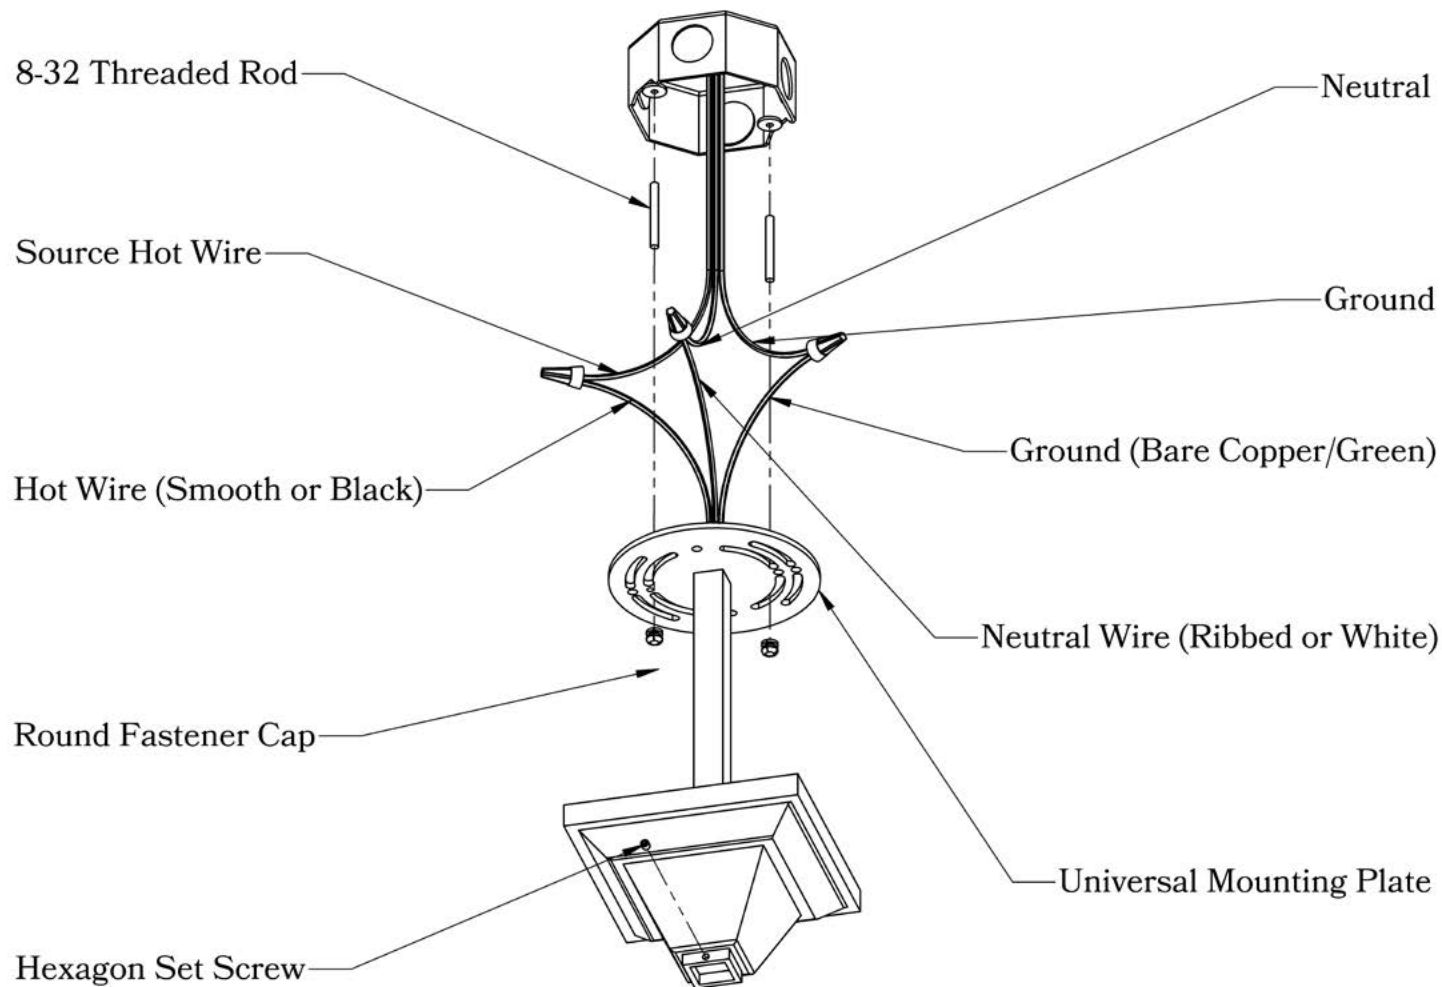

DIMENSIONS

Chandelier Width (Center Sockets)	19"
Minimum Height (Without Shades)	15"
Ceiling Mounting Plate	5"
Socket Style	Shell with Key (BK)
Shade Fitter Size	2 1/4"

EXAMPLES OF AVAILABLE GLASS SHADES

Amber Mission

Victorian Feather

Cherry Blossom
Cylinder

Milk-White Bell

Peacock Feather
Tulip

A much wider selection of shades is available on our website.

ELECTRICAL SPECS

UL Rating	Damp
Voltage	120V
Socket Type	Medium Base - E26
Number of Light Bulbs	4
Max Wattage per Bulb	60W
LED Bulb	Supplied
Dimmable	Yes
On/Off Switch	Key Switch

ADDITIONAL INFORMATION

Manufacturer	Old California
Mounting Location	Interior
Material	Brass

MOUNTING INSTRUCTIONS • Ceiling Mount with Sliding Canopy

CAUTION—DISCONNECT POWER

Always shut off power when installing or repairing this (or any other) electrical appliance. Failure to do so may result in severe injury or death. This product must be installed in accordance with applicable installation codes by a person familiar with the construction and operation of the product, and the hazards involved.