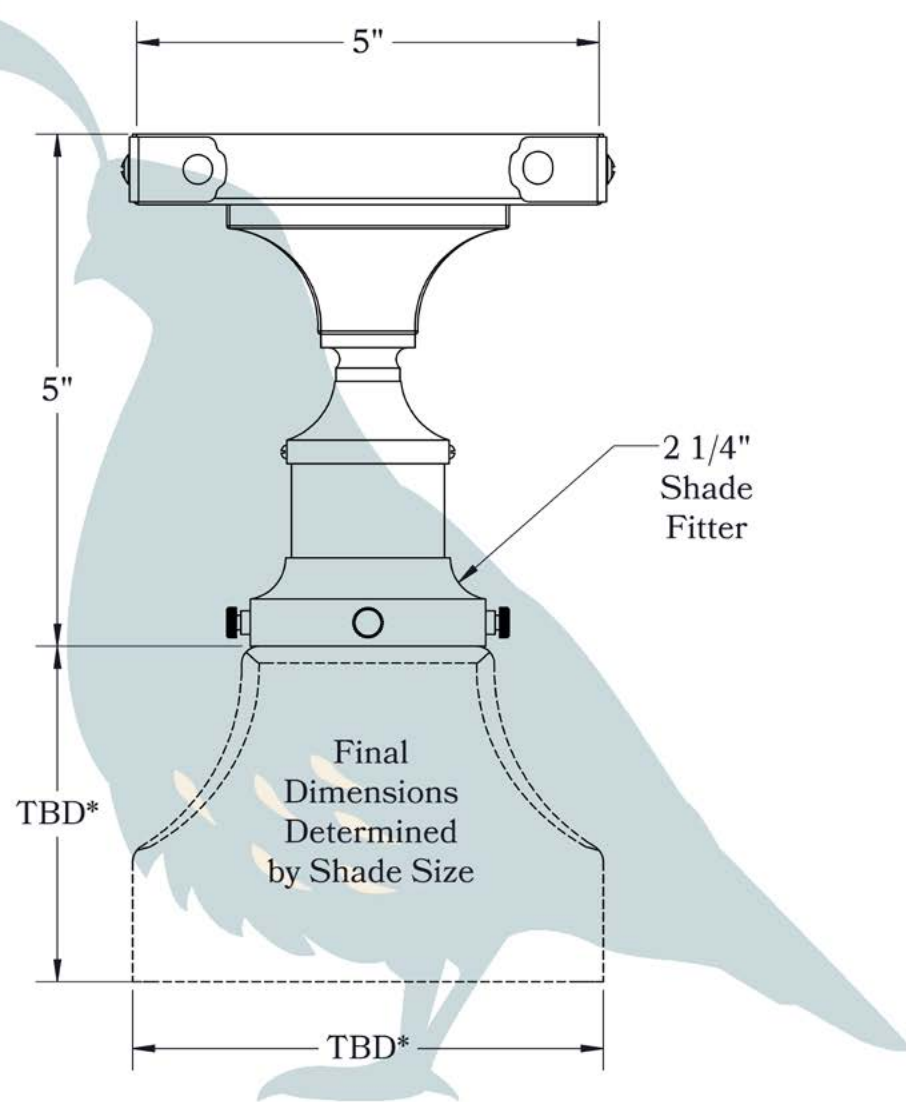

PRODUCT NO. 360-5I-SN

THE FREEMONT SERIES
Semi-Flush Ceiling Light
FRAME SHADE OR GLASS SHADE

OLD CALIFORNIA
FINE LIGHTING & HOME GOODS

*TBD: To Be Determined

DIMENSIONS

Width	5"
Height (without shade)	5"
Ceiling Mounting Plate	5"
Socket Style	Square Shell (SN)
Shade Fitter Size	2 1/4"

ELECTRICAL SPECS

UL Rating	Damp
Voltage	120V
Socket Type	Medium Base - E26
Number of Light Bulbs	1
Max Wattage per Bulb	60W
LED Bulb	Supplied
Dimmable	Yes

ADDITIONAL INFORMATION

Manufacturer	Old California
Exterior or Interior	Interior
Material	Brass