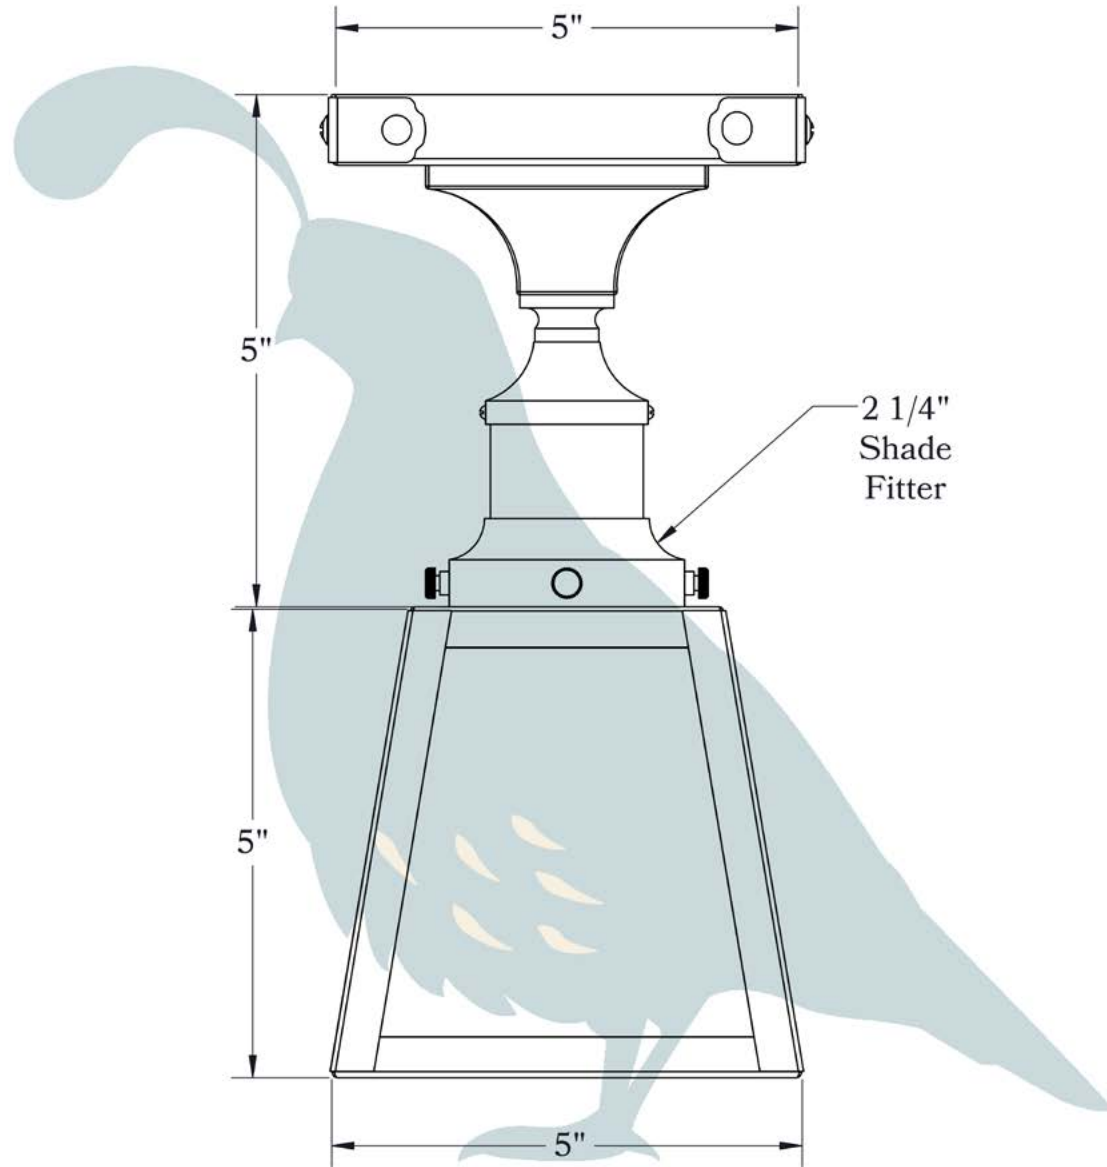

PRODUCT NO. 360-5I-SN

THE FREEMONT SERIES
Semi-Flush Ceiling Light
FRAME SHADE OR GLASS SHADE

OLD CALIFORNIA
FINE LIGHTING & HOME GOODS

*TBD: To Be Determined

DIMENSIONS

Width	5"
Height (without shade)	5"
Ceiling Mounting Plate	5"
Socket Style	Square Shell (SN)
Shade Fitter Size	2 1/4"

ELECTRICAL SPECS

UL Rating	Damp
Voltage	120V
Socket Type	Medium Base - E26
Number of Light Bulbs	1
Max Wattage per Bulb	60W
LED Bulb	Supplied
Dimmable	Yes

ADDITIONAL INFORMATION

Manufacturer	Old California
Exterior or Interior	Interior
Material	Brass

FRAME SHADES

Cross

Arch

Cloud Lift

Arrow

EXAMPLES OF AVAILABLE GLASS SHADES

Amber Mission

Victorian Feather