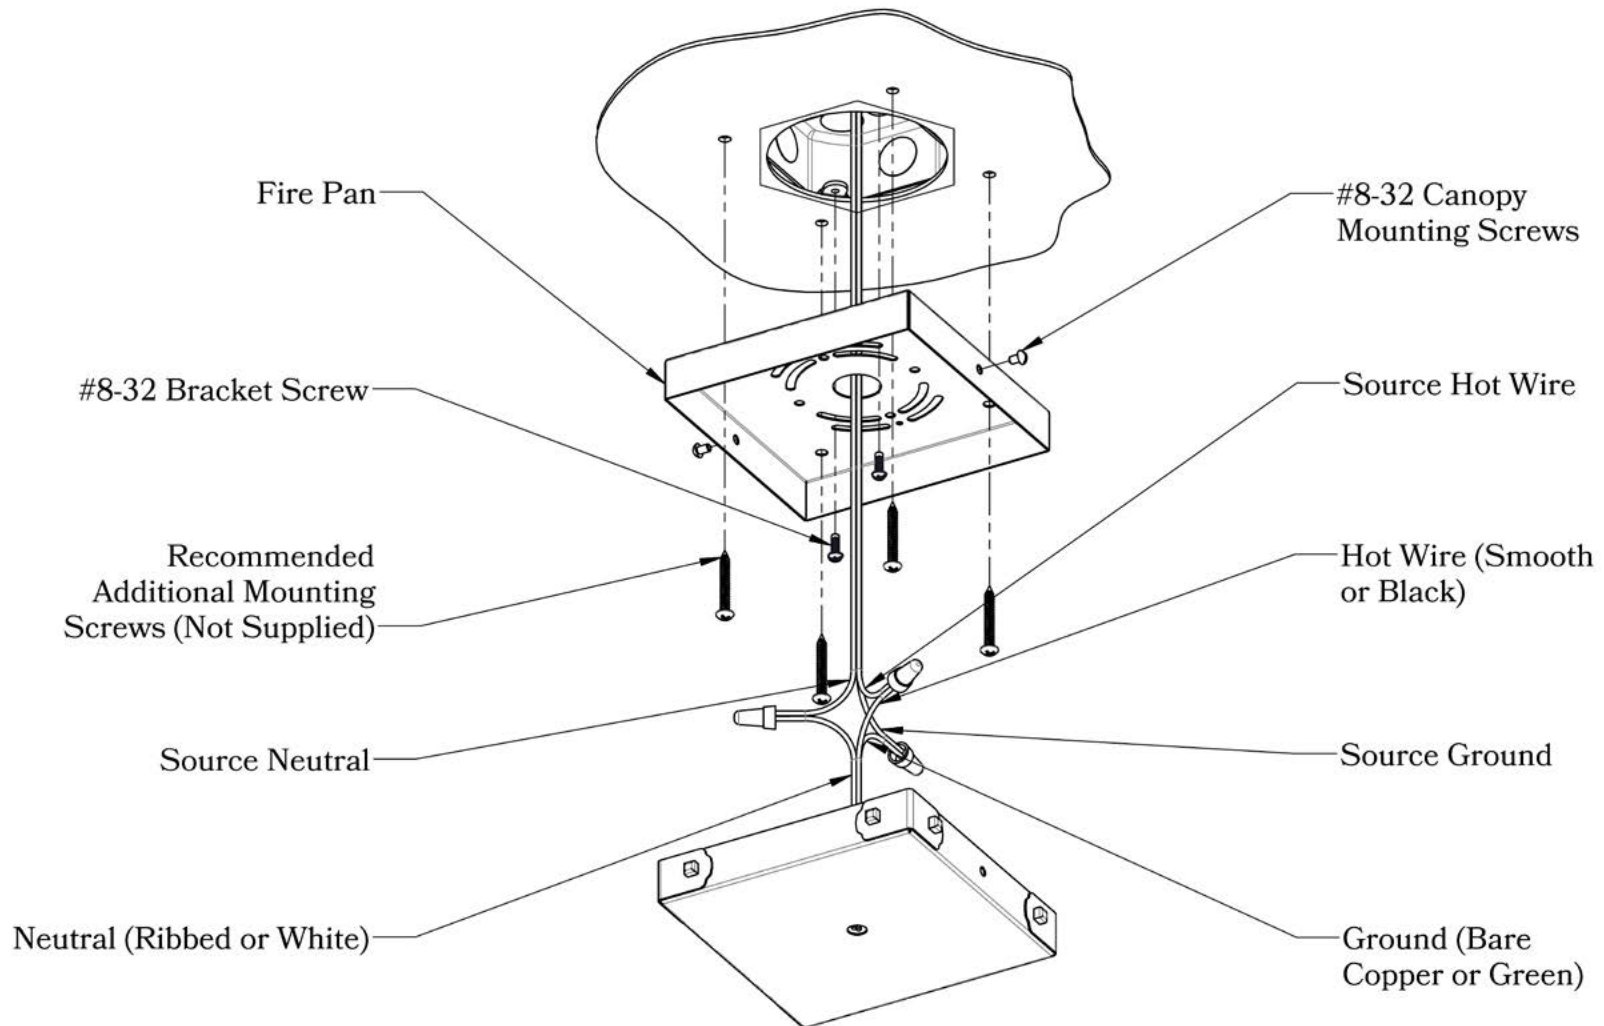

PRODUCT NO. 360-5I-SN

THE FREEMONT SERIES
Semi-Flush Ceiling Light
FRAME SHADE OR GLASS SHADE

OLD CALIFORNIA
FINE LIGHTING & HOME GOODS

*TBD: To Be Determined

DIMENSIONS

Width	5"
Height (without shade)	5"
Ceiling Mounting Plate	5"
Socket Style	Square Shell (SN)
Shade Fitter Size	2 1/4"

Cherry Blossom
Cylinder

Milk-White Bell

Peacock Feather
Tulip

A much wider selection of shades is available on our website.

MOUNTING INSTRUCTIONS • Chain Mount With Fire Pan

**CAUTION—DISCONNECT POWER**

Always shut off power when installing or repairing this (or any other) electrical appliance. Failure to do so may result in severe injury or death. This product must be installed in accordance with applicable installation codes by a person familiar with the construction and operation of the product, and the hazards involved.