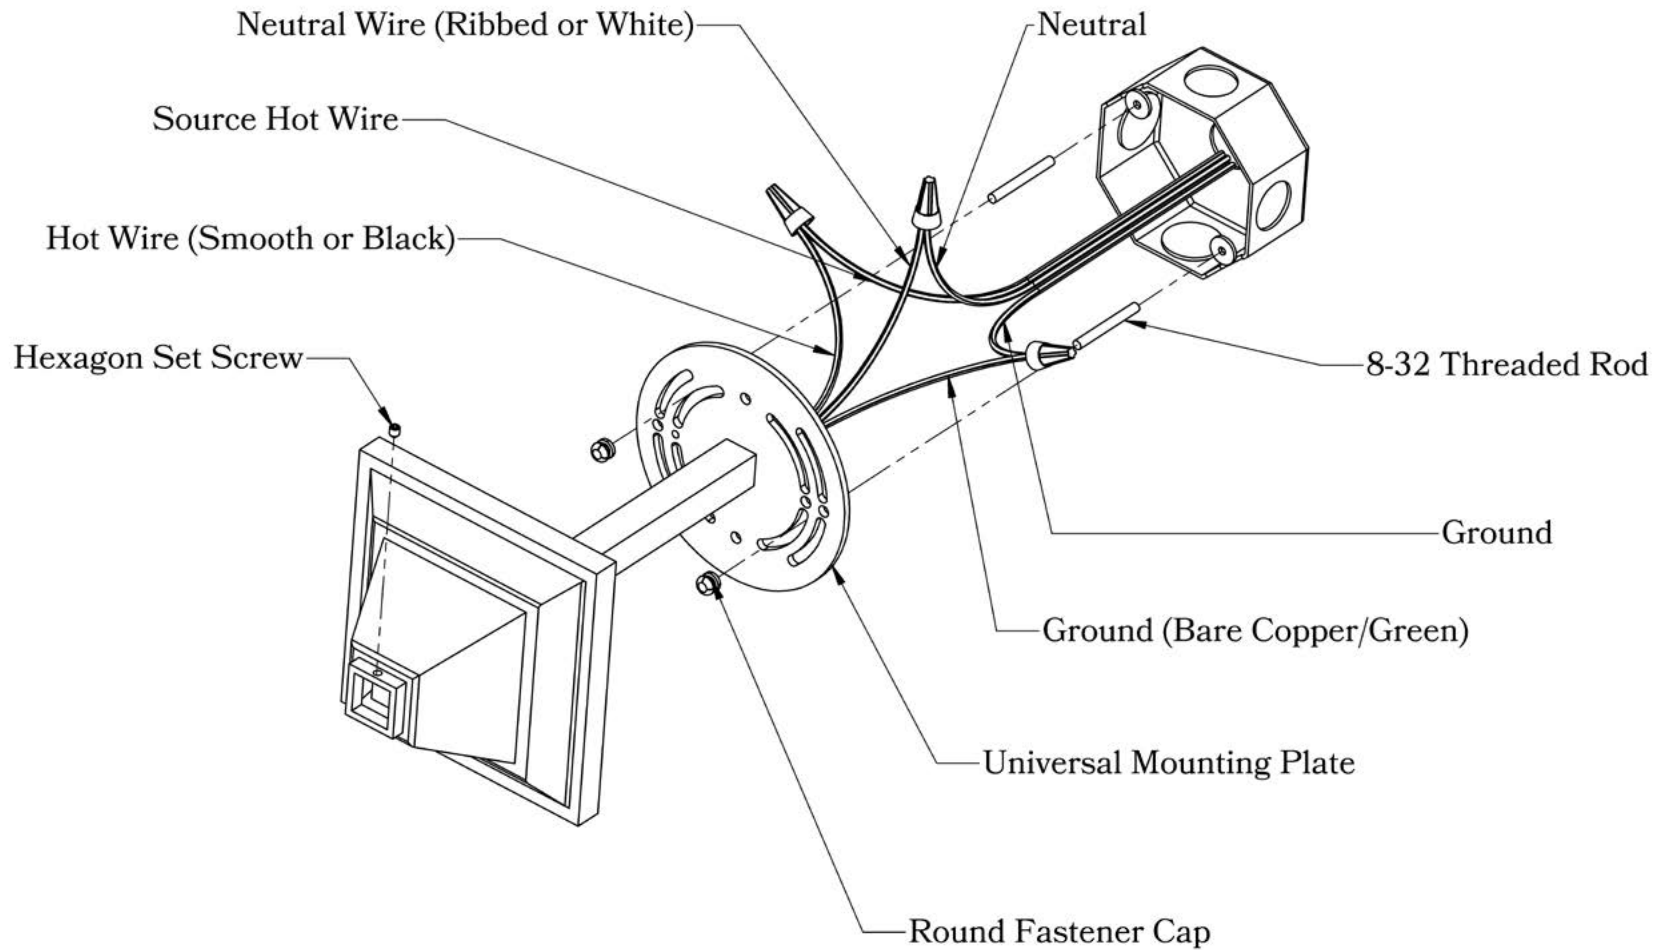

PRODUCT NO. 360-82-SN

THE FREEMONT SERIES
Two Light Vanity
FRAME SHADE OR GLASS SHADE

OLD CALIFORNIA
FINE LIGHTING &
HOME GOODS

DIMENSIONS

Width (Center of Sockets)	12"
Height (Without Shade)	5 3/4"
Projection to Center of Socket	7"
Mounting Plate	5"
Socket Style	Square Shell (SN)
Shade Fitter Size	2 1/4"

Cherry Blossom
Cylinder

Milk-White Bell

Peacock Feather
Tulip

A much wider selection of shades is available on our website.

MOUNTING INSTRUCTIONS • Interior Wall Mount (Square)**CAUTION—DISCONNECT POWER**