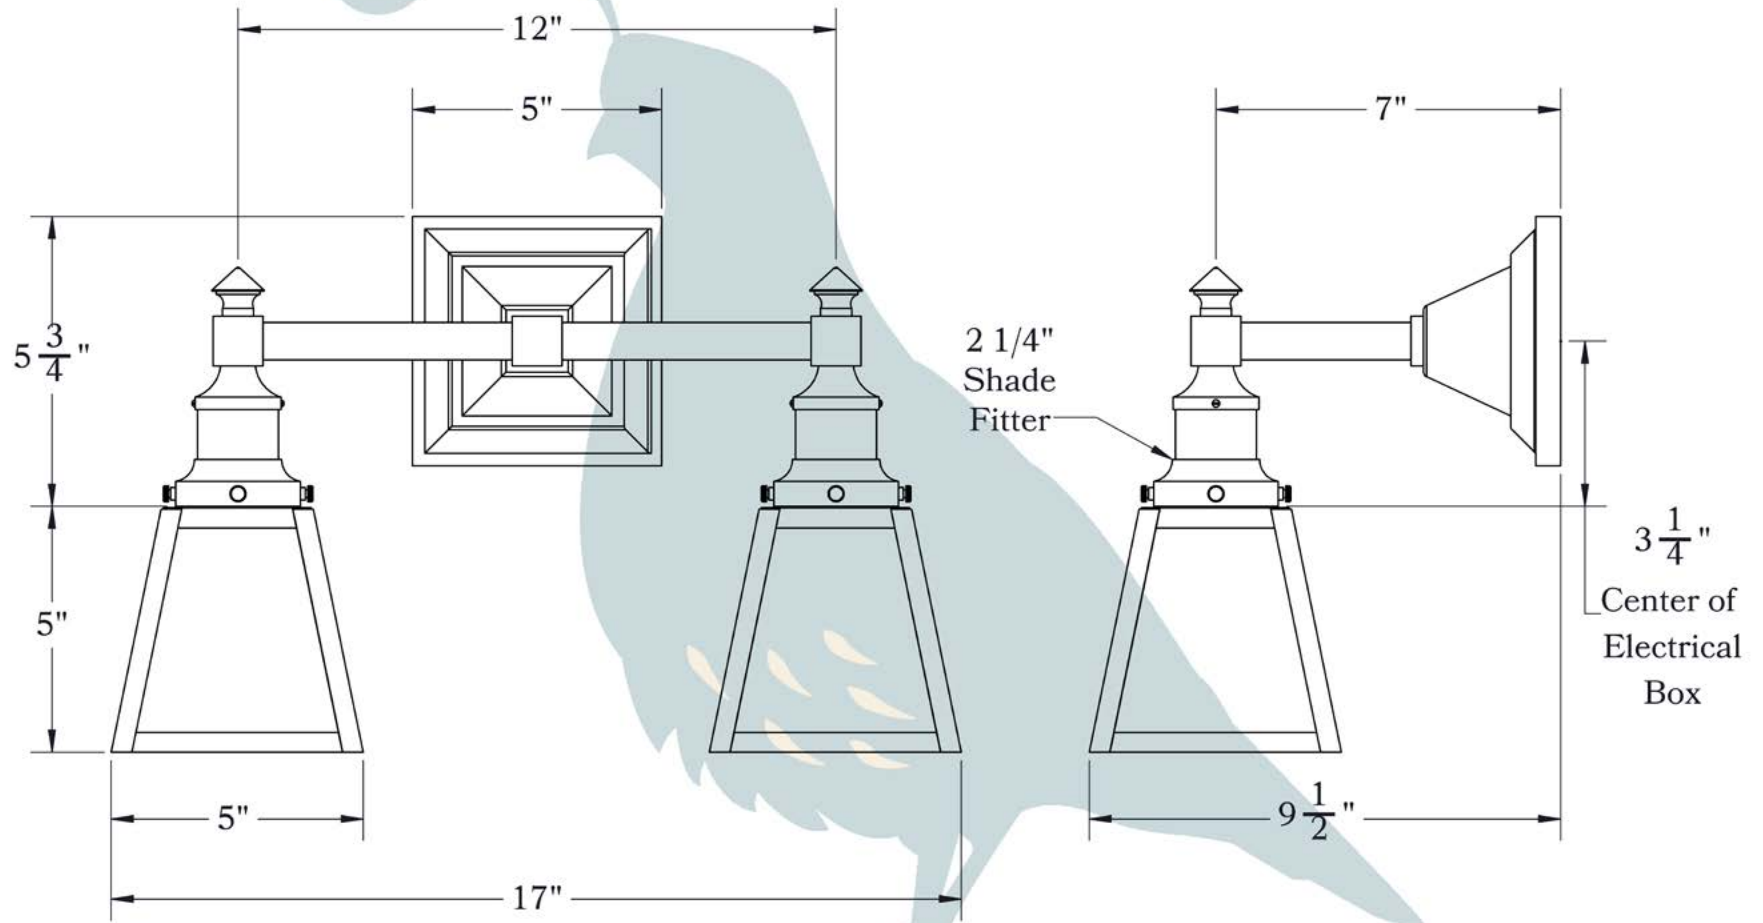

PRODUCT NO. 360-82-SN

THE FREEMONT SERIES
Two Light Vanity
FRAME SHADE OR GLASS SHADE

OLD CALIFORNIA
FINE LIGHTING &
HOME GOODS

DIMENSIONS

Width (Center of Sockets)	12"
Height (Without Shade)	5 3/4"
Projection to Center of Socket	7"
Mounting Plate	5"
Socket Style	Square Shell (SN)
Shade Fitter Size	2 1/4"

ELECTRICAL SPECS

UL Rating	Damp
Voltage	120V
Socket Type	Medium Base - E26
Number of Light Bulbs	2
Max Wattage per Bulb	60W
LED Bulb	Supplied
Dimmable	Yes

ADDITIONAL INFORMATION

Manufacturer	Old California
Mounting Location	Interior
Material	Brass